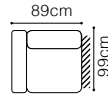

1(60)L/1(60)R