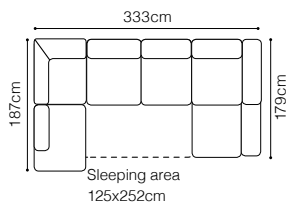

OTM(4)SL-2.5QFBB-1D(3)SR