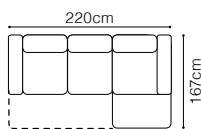

Sleeping area
130x188cm

1DFL-2FR