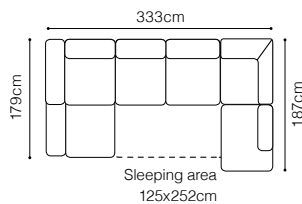

DIMENSIONS

1D(3)SL-2.5QFBB-OTM(4)SR