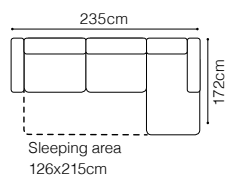

DIMENSIONS

2.5QFL-1D(2)SR