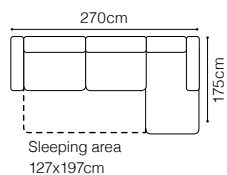

The height of the seat: **48 cm**
 The depth of the seat: **54 cm**
 The height of the furniture: **85 cm** (without headrest)
100 cm (with optional headrest)

* additional information - page 197

Stella

**3F**

2.5QFL-QTM(4)SR
leather G-657

DIMENSIONS
2.5QFL-1D(5)SR**1D(5)SL-2.5QFR****2.5QFL-OTM(4)SR****OTM(4)SL-2.5QFR****TB**The height of the seat: **46 cm**The depth of the seat: **57 cm**The height of the furniture: **72 cm** (with the headrest folded)**94 cm** (with the headrest unfolded)

The depth of the seat:

55 cm

The height of the furniture:

89 cm (without headrest)

107 cm (with optional headrest)

BASIC COLLECTION ELEMENTS

2.5QFL-1DSRC+3xZAG, leather G-658

2.5QFL-1DSRC+2xZAG
leather G-658

FUNCTIONS

Movable backrests

Movable headrests

Sleeping function DELFIN

Coco

2.5QFLY-1DFR+1xZAG (with side compartment)
leather G-648, optional removable headrest

DIMENSIONS
2.5QFL-1DFR**1DFL-2.5QFR****2.5QFL-SSE-2SR****2SL-SSE-2.5QFR****1DFL-2.5QFBB-SSE-2SP****2SL-SSE-2.5QFBB-1DFP****ZAG**The height of the seat: **47 cm**The depth of the seat: **55 cm**The height of the furniture: **85 cm** (without headrest)**97 cm** (with optional headrest)