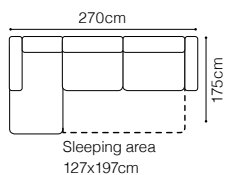

The height of the seat: **48 cm**
 The depth of the seat: **54 cm**
 The height of the furniture: **85 cm** (without headrest)
100 cm (with optional headrest)

* additional information - page 197

Stella

**3F**

2.5QFL-QTM(4)SR
leather G-657

DIMENSIONS
2.5QFL-1D(5)SR**1D(5)SL-2.5QFR****2.5QFL-OTM(4)SR****OTM(4)SL-2.5QFR****TB**The height of the seat: **46 cm**The depth of the seat: **57 cm**The height of the furniture: **72 cm** (with the headrest folded)**94 cm** (with the headrest unfolded)

The depth of the seat:

55 cm

The height of the furniture:

89 cm (without headrest)

107 cm (with optional headrest)

BASIC COLLECTION ELEMENTS

2.5QFL-1DSRC+3xZAG, leather G-658

2.5QFL-1DSRC+2xZAG
leather G-658

FUNCTIONS

Movable backrests

Movable headrests

Sleeping function DELFIN

Coco

2.5QFLY-1DFR+1xZAG (with side compartment)
leather G-648, optional removable headrest

DIMENSIONS
2.5QFL-1DFR**1DFL-2.5QFR****2.5QFL-SSE-2SR****2SL-SSE-2.5QFR****1DFL-2.5QFBB-SSE-2SP****2SL-SSE-2.5QFBB-1DFP****ZAG**The height of the seat: **47 cm**The depth of the seat: **55 cm**The height of the furniture: **85 cm** (without headrest)**97 cm** (with optional headrest)