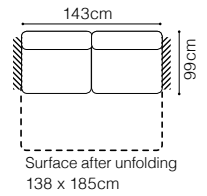

1(50)BB

1(60)BB

1(70)BB

2BB

3FBB