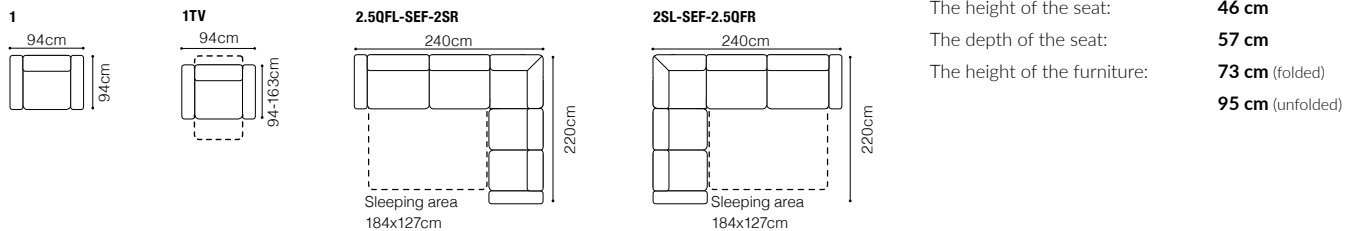

DIMENSIONS

BASIC COLLECTION ELEMENTS