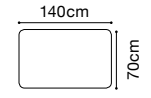

MTD / MTDS

BARŚm

BAR Ś

BAR L / BAR R

The height of the seat:

The depth of the seat:

The height of the furniture:

47 cm