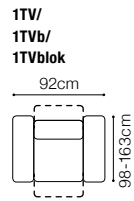

FUNCTIONS

Possible side finish option

Standard side (BBL/BBR)

With wooden insert (BSL/BSR)

Choco

1TV and 3F
leather G-200

DIMENSIONS

The height of the seat: **47 cm**
 The depth of the seat (armchair): **55 cm**
 The depth of the seat (3F): **52 cm**
 The height of the furniture: **106 cm**

1TV and 3F
leather G-660

DIMENSIONS

The height of the seat: **47 cm**
 The depth of the seat: **52 cm**
 The height of the furniture: **97 cm**

**BASIC COLLECTION
ELEMENTS**

1, leather G-660

3F, leather G-660