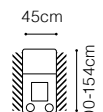

Luciano - basic system elements

BAR(6)$C