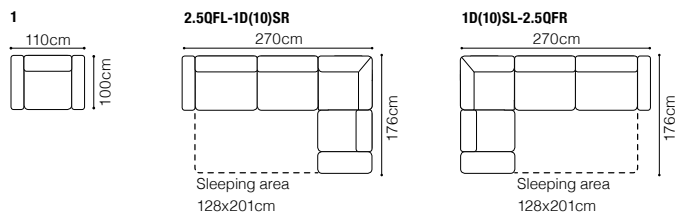

The height of the seat:	45 cm
The depth of the seat:	57 cm
The height of the furniture:	80 cm (with the headrest folded)
	94 cm (with the headrest unfolded)
The thickness of the cushion:	12 cm

**BASIC COLLECTION ELEMENTS**

DIMENSIONS

The height of the seat: **44 cm**
 The depth of the seat: **57 cm**
 The height of the furniture: **90 cm**

**BASIC COLLECTION
ELEMENTS**

1, leather G-180

1D(10)SL-2.5QFR, fabric COSTA 125

FUNCTIONS