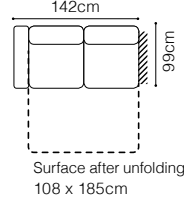

Camino - basic system elements

1(50)

1

1(70)

2

3F

3

1(50)L/1(50)R

1(60)L/1(60)R

1(70)L/1(70)R

2L/2R

3FL/3FR

3L/3R

1(50)BB

1(60)BB

1(70)BB

2BB

3FBB

3BB

1DL/1DR

1KL/1KR

KEL/KER

OTML/OTMR

2F

3QFBB

2FBB

E

SSE

SE(45)

2FL/2FR

3QFL/3QFR

ZAG

The height of the seat: **48 cm**
The depth of the seat: **54 cm**
The height of the furniture: **85 cm** (without headrest)
100 cm (with optional headrest)

* additional information - page 197