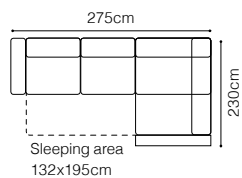

The height of the seat: **48 cm**
 The depth of the seat: **54 cm**
 The height of the furniture: **85 cm** (without headrest)
100 cm (with optional headrest)

* additional information - page 197

Stella

**3F**

Camelia

2.5QFL-OTM(4)SR
leather G-661

DIMENSIONS
2.5QFL-OTM(4)SR**OTM(4)SL-2.5QFR****TB**

The height of the seat:

46 cm

The depth of the seat:

57 cm

The height of the furniture:

71 cm (with the headrest folded)**94 cm** (with the headrest unfolded)

BASIC COLLECTION ELEMENTS

2.5QFL-OTM(4)SR, leather G-661

FUNCTIONS

Movable headrests

Bedding container

Sleeping function DELFIN

Catania

OTM(10)SL-2.5QFR
leather G-659

DIMENSIONS
2.5QFL-OTM(10)SR**OTM(10)SL-2.5QFR****TB**

The height of the seat:

45 cm

The depth of the seat:

58 cm

The height of the furniture:

73 cm (with the headrest folded)**93 cm** (with the headrest unfolded)