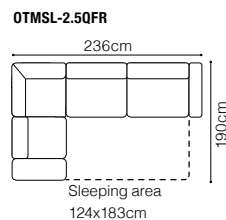

DIMENSIONS
2.5VL-OTM(4)R**OTM(4)L-2.5VR**

The height of the seat:

43 cm

The depth of the seat:

61-68 cm

The height of the furniture:

75 cm (with the headrest folded)**94 cm** (with the headrest unfolded)

**BASIC COLLECTION
ELEMENTS**

DIMENSIONS

The height of the seat: **44 cm**

The depth of the seat: **57 cm**

The height of the furniture: **82 cm**

BASIC COLLECTION ELEMENTS

1, leather G-100

OTM(4)SL-2.5QFR, leather G-100

FUNCTIONS

Bedding container

Sleeping function DELFIN

Pico

OTMSL-2.5QFR
leather G-648

DIMENSIONS

The height of the seat: **44 cm**
 The depth of the seat: **57 cm**
 The height of the furniture: **82 cm**

BASIC COLLECTION ELEMENTS