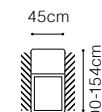

Luciano - basic system elements

BAR(8)$C