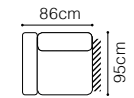

Lido - basic system elements

2L/2R
2SL/2SR

2/2S

2F

3

3F

2BB/2SBB

2FL/2FR

2FBB

3FL/3FR

3FL/3FR

3L/3R

3BB

1

1L/1R

1BB

OTML/OTMR

OTMSL/OTMSR

1DFL/1DFR

KEL/KER

ES

ZAG

MTD / MTDS

BARŚm

BAR Ś

BAR L / BAR R

The height of the seat:

The depth of the seat:

The height of the furniture:

47 cm

52 cm

91 cm (without headrest)

102 cm (with optional headrest)

FUNCTIONS