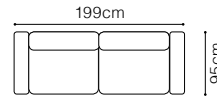

Lido - basic system elements

2L/2R
2SL/2SR

2/2S

2F

3

3F

2BB/2SBB

2FL/2FR

2FBB

3FL/3FR

3FL/3FR

3L/3R

3BB

1

1L/1R

1BB

OTML/OTMR

OTMSL/OTMSR

1DFL/1DFR

KEL/KER

ES

ZAG

MTD / MTDS

BARŚm

BAR Ś

BAR L / BAR R

The height of the seat:

The depth of the seat:

The height of the furniture:

47 cm

52 cm

91 cm (without headrest)

102 cm (with optional headrest)

FUNCTIONS