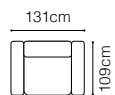

DIMENSIONS

1 / 1"0"