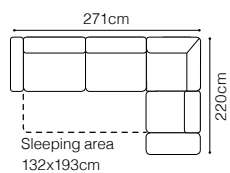

The height of the seat: **48 cm**
 The depth of the seat: **54 cm**
 The height of the furniture: **85 cm** (without headrest)
100 cm (with optional headrest)

* additional information - page 197

Stella

**3F**

Latina

KE70(2)L-EN(9)-2SR
leather G-613

FUNCTIONS

Bedding container

Relaxation function

Movable headrests

Latina - basic system elements

The height of the seat: **46 cm**
 The depth of the seat: **54 cm**
 The height of the furniture: **82 cm** (with the headrest folded)
103 cm (with the headrest unfolded)

The height of the seat:
The depth of the seat:
The height of the furniture:

47 cm
55 cm
87 cm (with the headrest folded)
104 cm (with the headrest unfolded)

Toledo

3FL-E-1(80)TVBB-1(80)R
leather G-100

FUNCTIONS

Camelia

2.5QFL-OTM(4)SR
leather G-661

DIMENSIONS
2.5QFL-OTM(4)SR**OTM(4)SL-2.5QFR****TB**

The height of the seat:

46 cm

The depth of the seat:

57 cm

The height of the furniture: