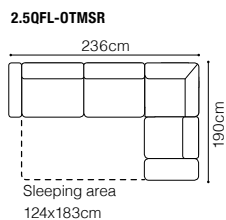

DIMENSIONS
2.5VL-OTM(4)R**OTM(4)L-2.5VR**

The height of the seat:

43 cm

The depth of the seat:

61-68 cm

The height of the furniture:

75 cm (with the headrest folded)**94 cm** (with the headrest unfolded)

**BASIC COLLECTION
ELEMENTS**

DIMENSIONS

The height of the seat: **44 cm**

The depth of the seat: **57 cm**

The height of the furniture: **82 cm**

BASIC COLLECTION ELEMENTS

1, leather G-100

OTM(4)SL-2.5QFR, leather G-100

FUNCTIONS

Bedding container

Sleeping function DELFIN

Pico

OTMSL-2.5QFR
leather G-648

DIMENSIONS

The height of the seat: **44 cm**
 The depth of the seat: **57 cm**
 The height of the furniture: **82 cm**

BASIC COLLECTION ELEMENTS