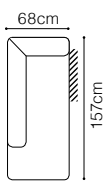

DIMENSIONS

The height of the seat: **44 cm**
 The depth of the seat: **57 cm**
 The height of the furniture: **90 cm**

**BASIC COLLECTION
ELEMENTS**

1, leather G-180

1D(10)SL-2.5QFR, fabric COSTA 125

FUNCTIONS

DIMENSIONS

The height of the seat:	43 cm
The depth of the seat (3F):	61 cm
The depth of the seat (FIN):	49 cm
The height of the furniture (1):	108 cm
The height of the furniture (3F):	108 cm

BASIC COLLECTION ELEMENTS

SET: OTM(179)L-(197)R, TB(100)
leather G-627

DIMENSIONS

OTM(157)L/
OTM(157)R

OTM(177)L/
OTM(177)R

OTM(187)L/
OTM(187)R

OTM(197)L/
OTM(197)R

OTM(207)L/
OTM(207)R

The height of the seat: **49 cm**