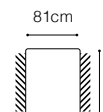

Domo - basic system elements

2.5FL-EN(2)-1(70)TVBB-BAR(9)ŚC-1D(5)SR
leather G-658

The height of the seat:

47 cm

The depth of the seat:

53 cm

The height of the furniture:

81 cm (with the headrest folded)

55 cm

The height of the furniture:

76 cm (with the headrest folded)

98 cm (with the headrest unfolded)

* additional information - page 197

Luciano - basic system elements

BAR PRO LC/ BAR PRO RC

BAR(2)LC/ BAR(2)RC

BAR(2)\$C

BAR PRO \$C

BAR(6)\$C

BAR(6)LC/ BAR(6)RC

BAR(8)LC/ BAR(8)RC

BAR(8)\$C

DOST(80)\$

DOST(40)L/ DOST(40)R

Plaza

1DFL-3QFBB-SSE-1BB-DOS(80)Š-1BBR
 fabric Mystic 11

Plaza - basic system elements

The height of the seat:

44 cm

The depth of the seat:

55 cmThe height of the furniture: **76 cm** (with the headrest folded)**98 cm** (with the headrest unfolded)