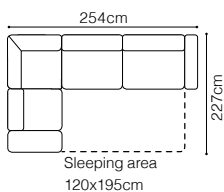

OTM(11)SL-2.5QFR

The height of the seat:

47 cm

The depth of the seat:

57 cm

The height of the furniture:

81 cm (with the headrest folded)

97 cm (with the headrest unfolded)

**BASIC COLLECTION
ELEMENTS**