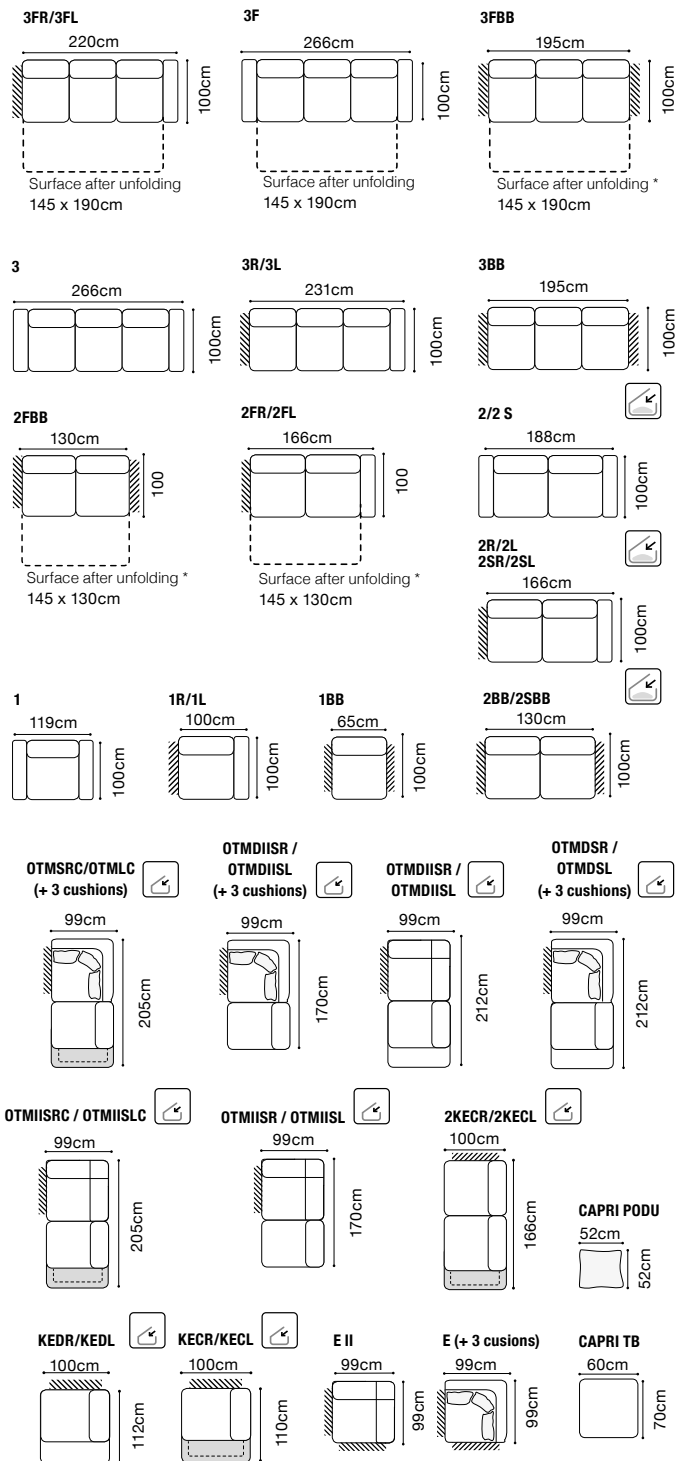

The height of the seat:

46 cm

The depth of the seat:

56 cm

The height of the furniture:

78 cm (with the headrest folded)

99 cm (with the headrest unfolded)

* additional information - page 197

EXAMPLES OF
CONFIGURATION

OTMLC-2FR, leather G-105

1, leather G-000

Play - basic system elements

The height of the seat: **40 cm**
 The depth of the seat: **57 cm**
 The height of the furniture: **82 cm** (with the headrest folded)
95 cm (with the headrest unfolded)

EXAMPLES OF CONFIGURATION

Bono 3FL-BARŚm-1DFR
leather G-653

Bono - basic system elements

The height of the seat:

47 cm

The depth of the seat:

52 cm

The height of the furniture:

EXAMPLES OF CONFIGURATION

2S, leather G-613

2SL-OTMDIIRC, leather G-613

OTMCIL-3FBB-E-2SR

leather G-613, cushions fabric Tuoni 201

Capri - basic system elements

The height of the seat: **40 cm**
 The depth of the seat: **57 cm**
 The height of the furniture: **84 cm** (with the headrest folded)
97 cm (with the headrest unfolded)