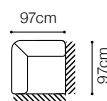

DIMENSIONS

2L/2R
2SL/2SR

2.5L/2.5R

2.5QFL/2.5QFR

OTM(4)L/OTM(4)R
OTM(4)SL/OTM(4)SR

EN(2)

The height of the seat:

45 cm

The depth of the seat:

57 cm

The height of the furniture:

82 cm (with the headrest folded)

97 cm (with the headrest unfolded)

BASIC COLLECTION
ELEMENTS

FUNCTIONS