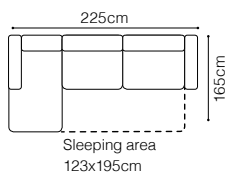

The height of the seat:

45 cm

The depth of the seat:

55 cm

The height of the furniture:

78 cm (with the headrest folded)**98 cm** (with the headrest unfolded)

**BASIC COLLECTION
ELEMENTS**
**2.5QFL-OTM(4)SR, leather G-220****FUNCTIONS****Movable headrest****Bedding container****Sleeping function DELFIN**

DIMENSIONS
2.5VL-OTM(4)R**OTM(4)L-2.5VR**

The height of the seat:

43 cm

The depth of the seat:

61-68 cm

The height of the furniture:

75 cm (with the headrest folded)**94 cm** (with the headrest unfolded)

**BASIC COLLECTION
ELEMENTS**

The height of the seat: **48 cm**
 The depth of the seat: **55 cm**
 The height of the furniture: **88 cm** (with the headrest folded)
99 cm (with the headrest unfolded)

**BASIC COLLECTION
ELEMENTS**

3QF, leather G-105

FUNCTIONS

Movable headrest

Bedding container

Sleeping function DELFIN

Arles

2.5QFL-1D(2)SR
leather G-220

DIMENSIONS
2.5QFL-1D(2)SR**1D(2)SL-2.5QFR****CUSHION**

The height of the seat:	45 cm
The depth of the seat:	57 cm
The height of the furniture:	80 cm (with the headrest folded)
	94 cm (with the headrest unfolded)
The thickness of the cushion:	12 cm