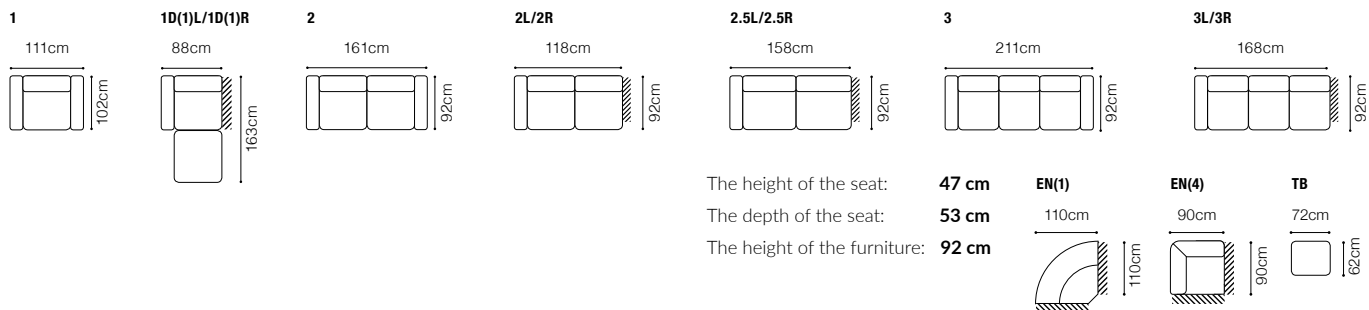

3, leather G-654

2L-E-1R, leather G-654

Mello

3 and 1

leather G-105 and G-310

DIMENSIONS

The height of the seat: **44 cm**

The depth of the seat: **56 cm**

The height of the furniture: **94 cm**

BASIC COLLECTION
ELEMENTS

1, leather G-000 and G-105

2, leather G-000 and G-105

3, leather G-000 and G-105

Scandi

3 and 2 and 1
fabric Bellagio 242

DIMENSIONS

DIMENSIONS
2**2.5 F****2.5QFL-1DSR****1DSL-2.5QFR****2.5QFL-OTMSR****OTMSL-2.5QFR****MTD**

The height of the seat:

The depth of the seat:

The height of the furniture:

44 cm**56 cm****82 cm** (with headrest folded)**95 cm** (with headrest unfolded)**BASIC COLLECTION
ELEMENTS**