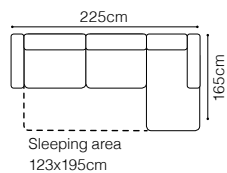

DIMENSIONS

2.5QFL-1D(2)SR