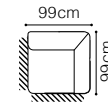

Camino - basic system elements

1(50)

1

1(70)

2

3F

3

1(50)L/1(50)R

1(60)L/1(60)R

1(70)L/1(70)R

2L/2R

3FL/3FR

3L/3R

1(50)BB

1(60)BB

1(70)BB

2BB

3FBB

3BB

1DL/1DR

1KL/1KR

KEL/KER

OTML/OTMR

2F

3QFBB

2FBB

E

SSE

SE(45)

2FL/2FR

3QFL/3QFR

ZAG

The height of the seat: **48 cm**
The depth of the seat: **54 cm**
The height of the furniture: **85 cm** (without headrest)
100 cm (with optional headrest)

* additional information - page 197