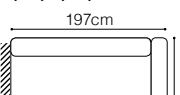

(197)L/(197)R