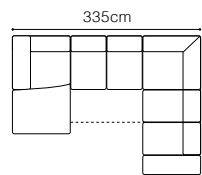

The depth of the seat:

55 cm

The height of the furniture:

89 cm (without headrest)

107 cm (with optional headrest)

BASIC COLLECTION ELEMENTS

2.5QFL-1DSRC+3xZAG, leather G-658

2.5QFL-1DSRC+2xZAG
leather G-658

FUNCTIONS

Movable backrests

Movable headrests

Sleeping function DELFIN

Coco

2.5QFLY-1DFR+1xZAG (with side compartment)
leather G-648, optional removable headrest

DIMENSIONS
2.5QFL-1DFR**1DFL-2.5QFR****2.5QFL-SSE-2SR****2SL-SSE-2.5QFR****1DFL-2.5QFBB-SSE-2SP****2SL-SSE-2.5QFBB-1DFP****ZAG**The height of the seat: **47 cm**The depth of the seat: **55 cm**The height of the furniture: **85 cm** (without headrest)**97 cm** (with optional headrest)