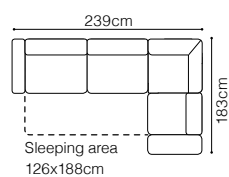

2.5QFL-0TM(4)SR