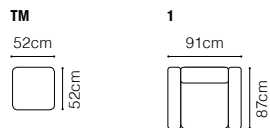

DIMENSIONS

The height of the seat: **44 cm**

The depth of the seat: **57 cm**

The height of the furniture: **82 cm**

BASIC COLLECTION ELEMENTS

1, leather G-100

OTM(4)SL-2.5QFR, leather G-100

FUNCTIONS

Bedding container

Sleeping function DELFIN

Pico

OTMSL-2.5QFR
leather G-648

DIMENSIONS

The height of the seat: **44 cm**
 The depth of the seat: **57 cm**
 The height of the furniture: **82 cm**

BASIC COLLECTION ELEMENTS