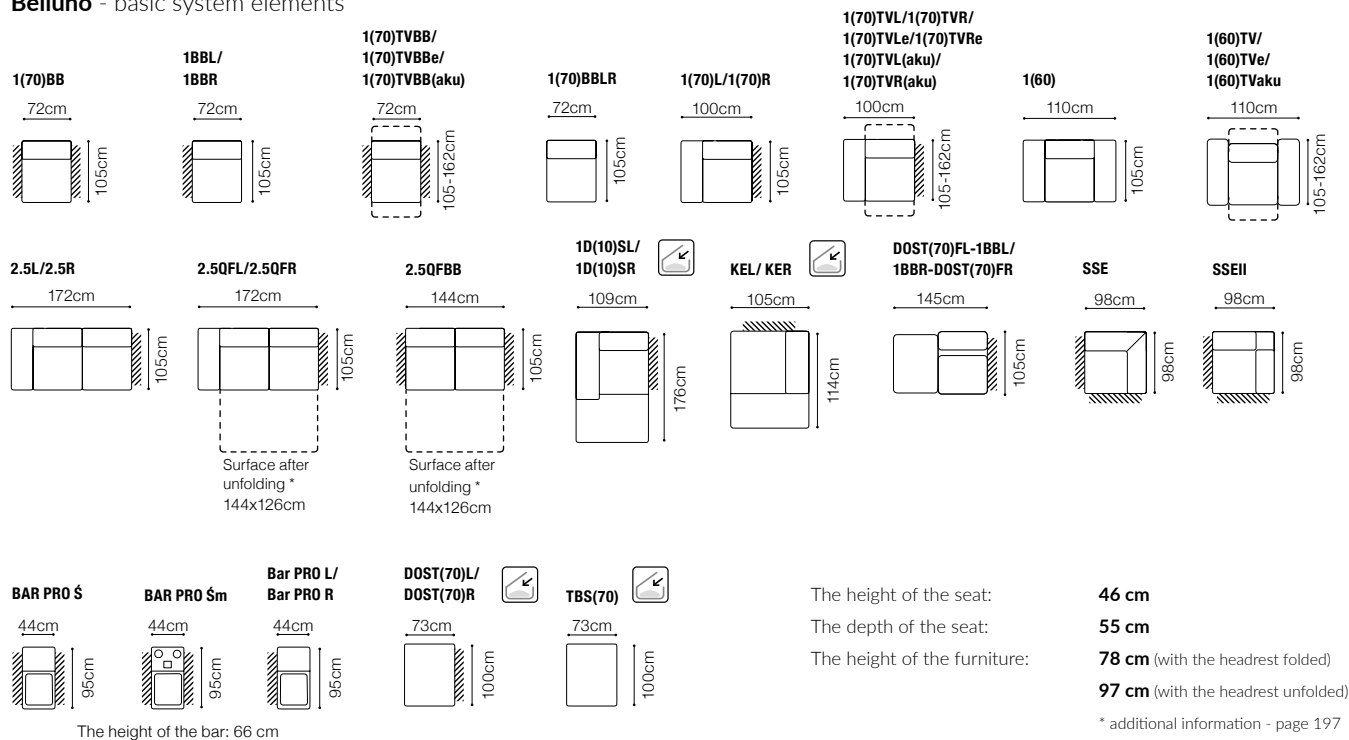

Belluno - basic system elements