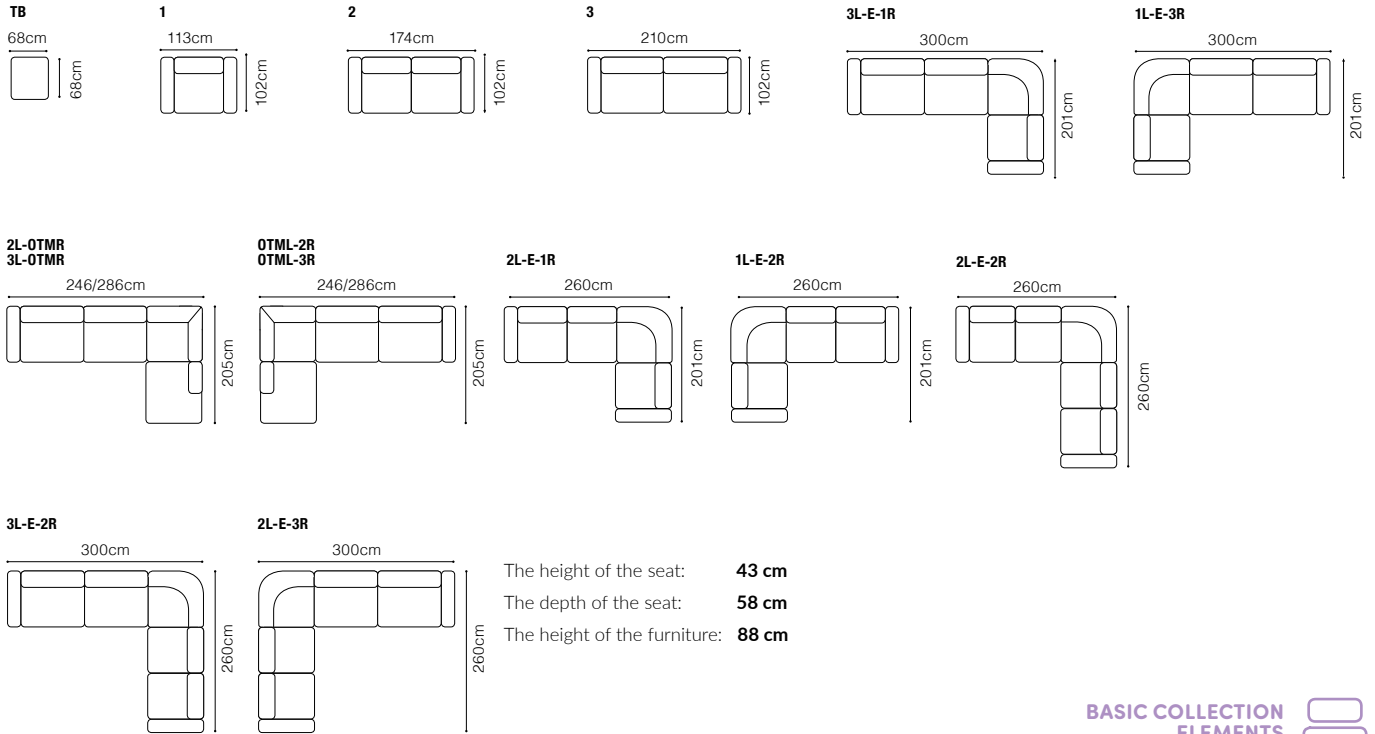

DIMENSIONS

BASIC COLLECTION
ELEMENTS