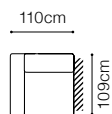

Sono - basic system elements

1L/1R