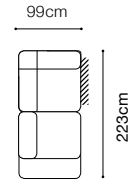

OTM(11)L/OTM(11)R
OTM(11)SL/OTM(11)SR

FUNCTIONS