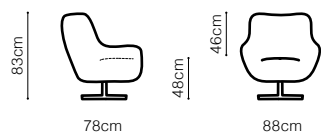

DIMENSIONS

The height of the seat:	43 cm
The depth of the seat (3F):	61 cm
The depth of the seat (FIN):	49 cm
The height of the furniture (1):	108 cm
The height of the furniture (3F):	108 cm

BASIC COLLECTION ELEMENTS

The depth of the seat: **51 cm**

leather G-639, leg trumpet

wooden

plate

 DIMENSIONS

The depth of the seat: **52 cm**

Go

leather G-614, leg plate