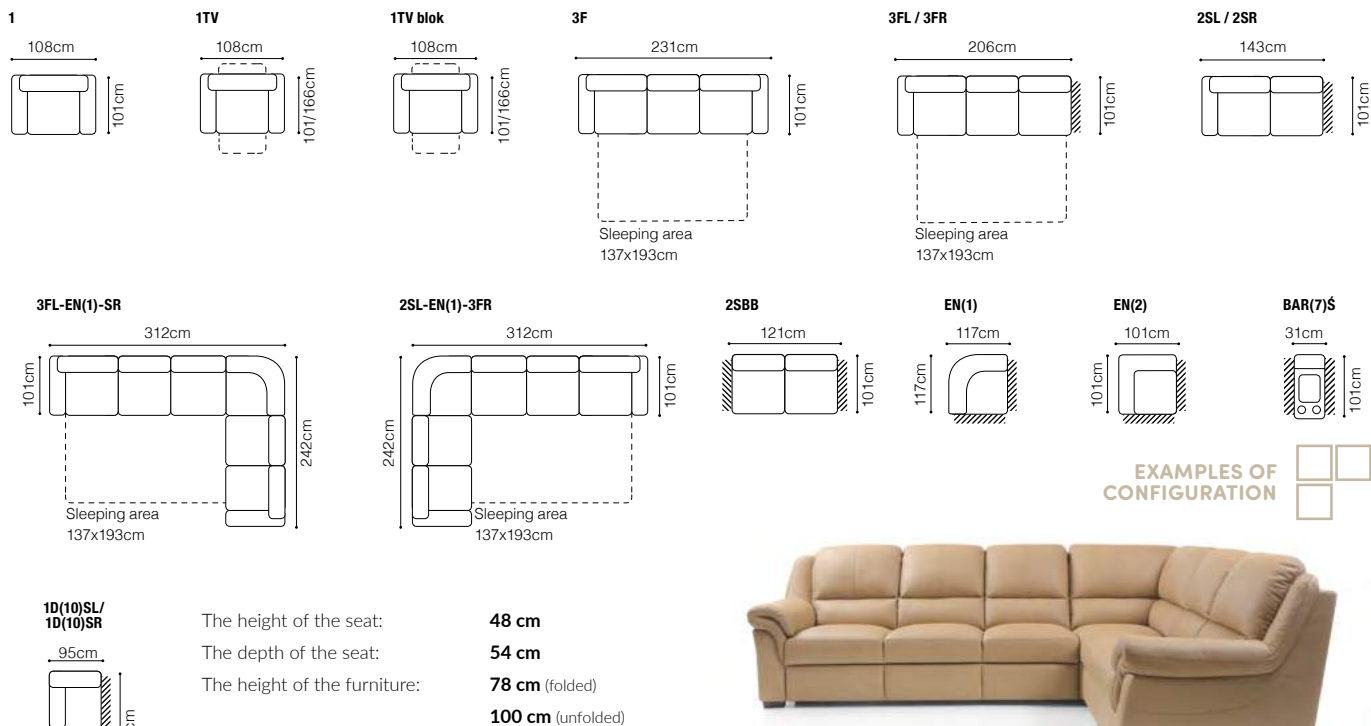

Alvito - basic system elements

EXAMPLES OF CONFIGURATION