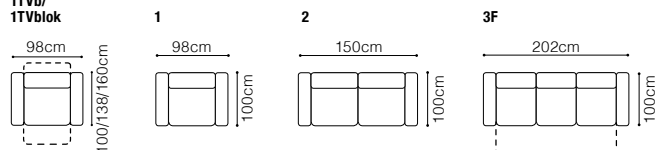

FUNCTIONS

Possible side finish option

Standard side (BBL/BBR)

With wooden insert (BSL/BSR)

Choco

1TV and 3F
leather G-200

DIMENSIONS

The height of the seat: **47 cm**
 The depth of the seat (armchair): **55 cm**
 The depth of the seat (3F): **52 cm**
 The height of the furniture: **106 cm**

1TV and 3F
leather G-660

DIMENSIONS

The height of the seat: **47 cm**
 The depth of the seat: **52 cm**
 The height of the furniture: **97 cm**

**BASIC COLLECTION
ELEMENTS**

1, leather G-660

3F, leather G-660

FUNCTIONS

Relaxation function

Sleeping function SEDALIFT

Fino

DIMENSIONS

1TV/
1TVb/
1TVblok

The height of the seat:

48 cm

The depth of the seat:

54 cm

The height of the furniture:

98 cm

Surface after unfolding
138x185cm

FUNCTIONS

Sleeping function BELGIAN FRAME

Relaxation function