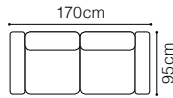

Lido - basic system elements

2L/2R
2SL/2SR

2/2S

2F

3

3F

2BB/2SBB

2FL/2FR

2FBB

3FL/3FR

3FL/3FR

3L/3R

3BB

1

1L/1R

1BB

OTML/OTMR

OTMSL/OTMSR

1DFL/1DFR

KEL/KER

ES

ZAG

MTD / MTDS

BARŚm

BAR Ś

BAR L / BAR R

The height of the seat:

The depth of the seat:

The height of the furniture:

47 cm

52 cm

91 cm (without headrest)

102 cm (with optional headrest)

FUNCTIONS