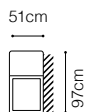

Domo - basic system elements

2.5FL-EN(2)-1(70)TVBB-BAR(9)ŚC-1D(5)SR
leather G-658

The height of the seat:

47 cm

The depth of the seat:

53 cm

The height of the furniture:

81 cm (with the headrest folded)

55 cm

The height of the furniture:

76 cm (with the headrest folded)

98 cm (with the headrest unfolded)

* additional information - page 197

Luciano - basic system elements

BAR PRO LC/ BAR PRO RC

BAR(2)LC/ BAR(2)RC

Plaza

1DFL-3QFBB-SSE-1BB-DOS(80)Š-1BBR
 fabric Mystic 11

Plaza - basic system elements

The height of the seat:

44 cm

The depth of the seat:

55 cmThe height of the furniture: **76 cm** (with the headrest folded)**98 cm** (with the headrest unfolded)