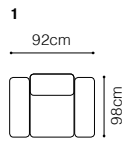

FUNCTIONS

Possible side finish option

Standard side (BBL/BBR)

With wooden insert (BSL/BSR)

Choco

1TV and 3F
leather G-200

DIMENSIONS

The height of the seat: **47 cm**
 The depth of the seat (armchair): **55 cm**
 The depth of the seat (3F): **52 cm**
 The height of the furniture: **106 cm**

1TV and 3F
leather G-660

DIMENSIONS

The height of the seat: **47 cm**
 The depth of the seat: **52 cm**
 The height of the furniture: **97 cm**

**BASIC COLLECTION
ELEMENTS**

1, leather G-660

3F, leather G-660