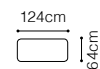

Bedding container

Sleeping function DELFIN

Movable armrest

Credo

OTMSL-2.5QFR
fabric Soft 20 and Aston 5

DIMENSIONS
2.5QFL-OTMSR**OTMSL-2.5QFR****2.5QFL-1DSR****1DSL-2.5QFR****MTD**

The height of the seat: **44 cm**
 The depth of the seat: **57 cm**
 The height of the furniture: **86 cm** (with the headrest folded)
95 cm (with the headrest unfolded)