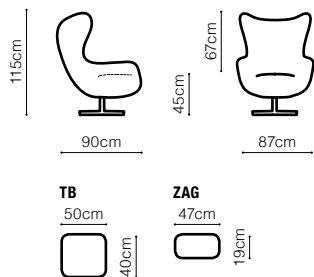

DIMENSIONS

The height of the seat:	43 cm
The depth of the seat (3F):	61 cm
The depth of the seat (FIN):	49 cm
The height of the furniture (1):	108 cm
The height of the furniture (3F):	108 cm

BASIC COLLECTION ELEMENTS

Inari

DIMENSIONS

The depth of the seat: **48 cm**

leather G-659

DIMENSIONS

The depth of the seat: **56 cm**

Tom

leather G-180

Zing

DIMENSIONS

The depth of the seat: **55 cm**

fabric NORDIC 116, NORDIC 120

DIMENSIONS

The depth of the seat: **48 cm**

Presto

fabric Bellagio 11

Neo

DIMENSIONS

TB

50cm

40cm

ZAG

47cm

19cm