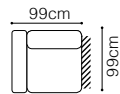

1(70)L/1(70)R