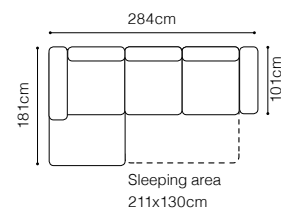

DIMENSIONS
2**2.5 F****2.5QFL-1DSR****1DSL-2.5QFR****2.5QFL-OTMSR****OTMSL-2.5QFR****MTD**

The height of the seat:

The depth of the seat:

The height of the furniture:

44 cm**56 cm****82 cm** (with headrest folded)**95 cm** (with headrest unfolded)**BASIC COLLECTION
ELEMENTS**