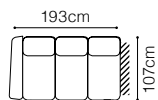

3FL/3FR

Surface after
unfolding
196x137cm

3BB

3FBB

Surface after
unfolding
196x137cm

3F

Surface after
unfolding
196x137cm

The height of the seat:

46 cm

The depth of the seat:

56 cm

The height of the furniture:

88 cm (with the headrest folded)

97 cm (with the headrest unfolded)