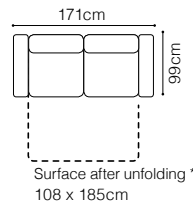

Camino - basic system elements

1(50)

1

1(70)

2

3F

3

1(50)L/1(50)R

1(60)L/1(60)R

1(70)L/1(70)R

2L/2R

3FL/3FR

3L/3R

1(50)BB

1(60)BB

1(70)BB

2BB

3FBB

3BB

1DL/1DR

1KL/1KR

KEL/KER

OTML/OTMR

2F

3QFBB

2FBB

E

SSE

SE(45)

2FL/2FR

3QFL/3QFR

ZAG

The height of the seat: **48 cm**
The depth of the seat: **54 cm**
The height of the furniture: **85 cm** (without headrest)
100 cm (with optional headrest)

* additional information - page 197