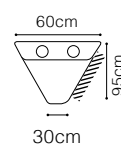

The height of the seat: **48 cm**
 The depth of the seat: **54 cm**
 The height of the furniture: **85 cm** (without headrest)
100 cm (with optional headrest)

* additional information - page 197

Stella

**3F**

MTD / MTDS

BARŚm

BAR Ś

BAR L / BAR R

The height of the seat:

The depth of the seat:

The height of the furniture:

47 cm