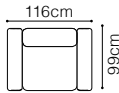

Camino - basic system elements

1(50)

1

1(70)

2

3F

3

1(50)L/1(50)R

1(60)L/1(60)R

1(70)L/1(70)R

2L/2R

3FL/3FR

3L/3R

1(50)BB

1(60)BB

1(70)BB

2BB

3FBB

3BB

1DL/1DR

1KL/1KR

KEL/KER

OTML/OTMR

2F

3QFBB

2FBB

E

SSE

SE(45)

2FL/2FR

3QFL/3QFR

ZAG

The height of the seat: **48 cm**
The depth of the seat: **54 cm**
The height of the furniture: **85 cm** (without headrest)
100 cm (with optional headrest)

* additional information - page 197