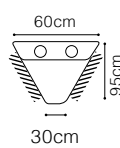

The height of the seat: **48 cm**
 The depth of the seat: **54 cm**
 The height of the furniture: **85 cm** (without headrest)
100 cm (with optional headrest)

* additional information - page 197

Stella

**3F**

MTD / MTDS

BARŚm

BAR Ś

BAR L / BAR R

The height of the seat:

The depth of the seat:

The height of the furniture:

47 cm