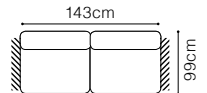

Camino - basic system elements

1(50)

1

1(70)

2

3F

3

1(50)L/1(50)R

1(60)L/1(60)R

1(70)L/1(70)R

2L/2R

3FL/3FR

3L/3R

1(50)BB

1(60)BB

1(70)BB

2BB

3FBB

3BB

1DL/1DR

1KL/1KR

KEL/KER

OTML/OTMR

2F

3QFBB

2FBB

E

SSE

SE(45)

2FL/2FR

3QFL/3QFR

ZAG

The height of the seat: **48 cm**
The depth of the seat: **54 cm**
The height of the furniture: **85 cm** (without headrest)
100 cm (with optional headrest)

* additional information - page 197