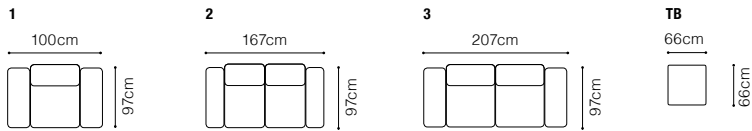

NOWOŚĆ

Mondo

3, 2, 1, TB
fabric. Bellagio 503

DIMENSIONS

The height of the seat: **45 cm**
 The depth of the seat: **57 cm**
 The height of the furniture: **88 cm**

BASIC COLLECTION

ELEMENTS

1, fabric Bellagio 503