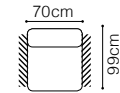

Camino - basic system elements

1(50)

1

1(70)

2

3F

3

1(50)L/1(50)R

1(60)L/1(60)R

1(70)L/1(70)R

2L/2R

3FL/3FR

3L/3R

1(50)BB

1(60)BB

1(70)BB

2BB

3FBB

3BB

1DL/1DR

1KL/1KR

KEL/KER

OTML/OTMR

2F

3QFBB

2FBB

E

SSE

SE(45)

2FL/2FR

3QFL/3QFR

ZAG

The height of the seat: **48 cm**
The depth of the seat: **54 cm**
The height of the furniture: **85 cm** (without headrest)
100 cm (with optional headrest)

* additional information - page 197