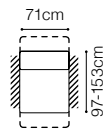

46 cm
53 cm
81 cm (with the headrest folded)
96 cm (with the headrest unfolded)

1(70)L/1(70)R