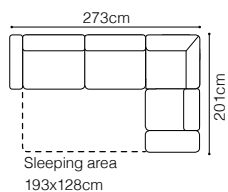

DIMENSIONS
2**2.5 F****2.5QFL-1DSR****1DSL-2.5QFR****2.5QFL-OTMSR****OTMSL-2.5QFR****MTD**

The height of the seat:

The depth of the seat:

The height of the furniture:

44 cm**56 cm****82 cm** (with headrest folded)**95 cm** (with headrest unfolded)**BASIC COLLECTION
ELEMENTS**

The depth of the seat:

56 cm

The height of the furniture:

81 cm (with the headrest folded)**95 cm** (with the headrest unfolded)

**BASIC COLLECTION
ELEMENTS**

2.5QFL-OTMSR, fabric Bella 03

FUNCTIONS

Movable headrest

Bedding container

Sleeping function DELFIN

Happy

2.5QFL-OTM(4)SR

fabric Cairo 37, optional cushion - fabric Magu Jet 198

DIMENSIONS
2.5QFL-OTM(4)SR**OTM(4)SL-2.5QFR**

The height of the seat:	45 cm
The depth of the seat:	56 cm
The height of the furniture:	82 cm (with the headrest folded) 98 cm (with the headrest unfolded)