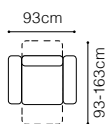

DIMENSIONS

1TV