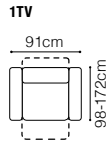

Calmo

BBL-2TVBB-E-3TVBB-BBR
leather G-613

Calmo - basic system elements

The height of the seat: **47 cm**
 The depth of the seat: **53 cm**
 The height of the furniture: **102 cm**

BSL-3TVBB-BSR and BSL-1TVBB-BSR
 leather G-000

FUNCTIONS

Possible side finish option

Standard side (BBL/BBR)

With wooden insert (BSL/BSR)

Choco

1TV and 3F
leather G-200

DIMENSIONS

The height of the seat: **47 cm**
 The depth of the seat (armchair): **55 cm**
 The depth of the seat (3F): **52 cm**
 The height of the furniture: **106 cm**