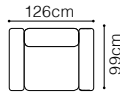

Camino - basic system elements

1(50)

1

1(70)

2

3F

3

1(50)L/1(50)R

1(60)L/1(60)R

1(70)L/1(70)R

2L/2R

3FL/3FR

3L/3R

1(50)BB

1(60)BB

1(70)BB

2BB

3FBB

3BB

1DL/1DR

1KL/1KR

KEL/KER

OTML/OTMR

2F

3QFBB

2FBB

E

SSE

SE(45)

2FL/2FR

3QFL/3QFR

ZAG

The height of the seat: **48 cm**
The depth of the seat: **54 cm**
The height of the furniture: **85 cm** (without headrest)
100 cm (with optional headrest)

* additional information - page 197