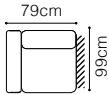

1(50)L/1(50)R