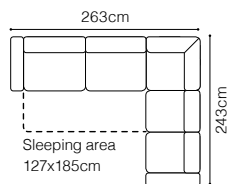

The height of the seat: **48 cm**
 The depth of the seat: **54 cm**
 The height of the furniture: **85 cm** (without headrest)
100 cm (with optional headrest)

* additional information - page 197

Stella

**3F**

2.5QFL-QTM(4)SR
leather G-657

DIMENSIONS
2.5QFL-1D(5)SR**1D(5)SL-2.5QFR****2.5QFL-OTM(4)SR****OTM(4)SL-2.5QFR****TB**The height of the seat: **46 cm**The depth of the seat: **57 cm**The height of the furniture: **72 cm** (with the headrest folded)**94 cm** (with the headrest unfolded)

The depth of the seat:

55 cm

The height of the furniture:

89 cm (without headrest)

107 cm (with optional headrest)

BASIC COLLECTION ELEMENTS

2.5QFL-1DSRC+3xZAG, leather G-658

2.5QFL-1DSRC+2xZAG
leather G-658

FUNCTIONS

Movable backrests

Movable headrests

Sleeping function DELFIN

Coco

2.5QFLY-1DFR+1xZAG (with side compartment)
leather G-648, optional removable headrest

DIMENSIONS
2.5QFL-1DFR**1DFL-2.5QFR****2.5QFL-SSE-2SR****2SL-SSE-2.5QFR****1DFL-2.5QFBB-SSE-2SP****2SL-SSE-2.5QFBB-1DFP****ZAG**The height of the seat: **47 cm**The depth of the seat: **55 cm**The height of the furniture: **85 cm** (without headrest)**97 cm** (with optional headrest)