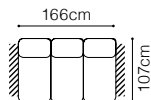

Surface after
unfolding
196x137cm

3BB