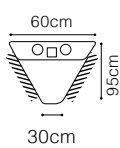

The height of the seat: **48 cm**
 The depth of the seat: **54 cm**
 The height of the furniture: **85 cm** (without headrest)
100 cm (with optional headrest)

* additional information - page 197

Stella

**3F**

MTD / MTDS

BARŚm

BAR Ś

BAR L / BAR R

The height of the seat:

The depth of the seat:

The height of the furniture:

47 cm