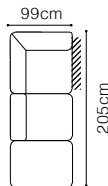

Camino - basic system elements

1(50)

1

1(70)

2

3F

3

1(50)L/1(50)R

1(60)L/1(60)R

1(70)L/1(70)R

2L/2R

3FL/3FR

3L/3R

1(50)BB

1(60)BB

1(70)BB

2BB

3FBB

3BB

1DL/1DR

1KL/1KR

KEL/KER

OTML/OTMR

2F

3QFBB

2FBB

E

SSE

SE(45)

2FL/2FR

3QFL/3QFR

ZAG

The height of the seat: **48 cm**
The depth of the seat: **54 cm**
The height of the furniture: **85 cm** (without headrest)
100 cm (with optional headrest)

* additional information - page 197