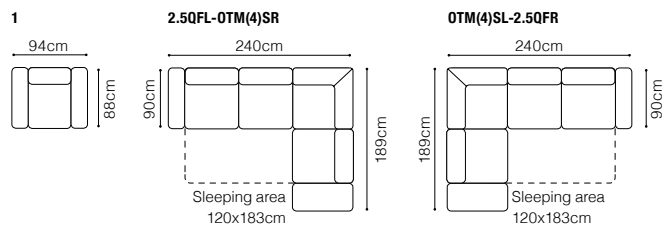

DIMENSIONS
2.5VL-OTM(4)R**OTM(4)L-2.5VR**

The height of the seat:

43 cm

The depth of the seat:

61-68 cm

The height of the furniture:

75 cm (with the headrest folded)**94 cm** (with the headrest unfolded)

**BASIC COLLECTION
ELEMENTS**

FUNCTIONS

Movable headrest

Bedding container

Sleeping function DELFIN

Arles

2.5QFL-1D(2)SR
leather G-220

DIMENSIONS
2.5QFL-1D(2)SR**1D(2)SL-2.5QFR****CUSHION**

The height of the seat:	45 cm
The depth of the seat:	57 cm
The height of the furniture:	80 cm (with the headrest folded)
	94 cm (with the headrest unfolded)
The thickness of the cushion:	12 cm

DIMENSIONS

The height of the seat: **44 cm**

The depth of the seat: **57 cm**

The height of the furniture: **82 cm**

BASIC COLLECTION ELEMENTS

1, leather G-100

OTM(4)SL-2.5QFR, leather G-100

FUNCTIONS