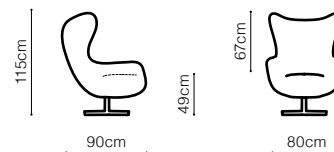

DIMENSIONS

The height of the seat:	43 cm
The depth of the seat (3F):	61 cm
The depth of the seat (FIN):	49 cm
The height of the furniture (1):	108 cm
The height of the furniture (3F):	108 cm

BASIC COLLECTION ELEMENTS

Inari

DIMENSIONS

The depth of the seat: **48 cm**

leather G-659

DIMENSIONS

The depth of the seat: **56 cm**

Tom

leather G-180

Zing

DIMENSIONS

The depth of the seat: **55 cm**

fabric NORDIC 116, NORDIC 120

DIMENSIONS

The depth of the seat: **48 cm**

Presto

fabric Bellagio 11

Neo

DIMENSIONS

TB

50cm

40cm

ZAG

47cm

19cm