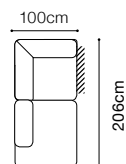

DIMENSIONS
2**2.5 F****2.5QFL-1DSR****1DSL-2.5QFR****2.5QFL-OTMSR****OTMSL-2.5QFR****MTD**

The height of the seat:

The depth of the seat:

The height of the furniture:

44 cm**56 cm****82 cm** (with headrest folded)**95 cm** (with headrest unfolded)**BASIC COLLECTION
ELEMENTS**

DIMENSIONS
2L/2R
2SL/2SR

2.5L/2.5R

2.5QFL/2.5QFR

OTM(4)L/OTM(4)R
OTM(4)SL/OTM(4)SR

EN(2)

The height of the seat:

45 cm

The depth of the seat:

57 cm

The height of the furniture:

82 cm (with the headrest folded)

97 cm (with the headrest unfolded)

BASIC COLLECTION
ELEMENTS

2SL-EN(2)-2.5QFR, leather G-160

FUNCTIONS

Movable headrest