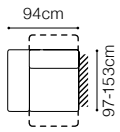

DIMENSIONS

1(70)TVL/1(70)TVR
1(70)TVLe/1(70)TVRe

The height of the seat:
The depth of the seat:
The height of the furniture:

1(70)TVR
1(70)TVRe