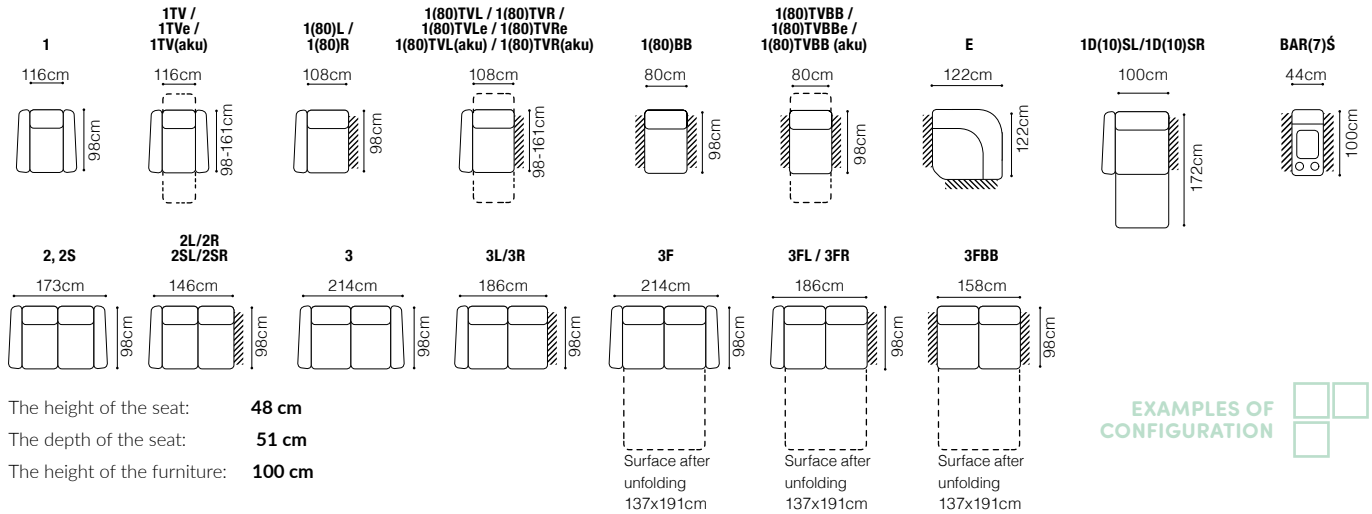

Toledo - basic system elements