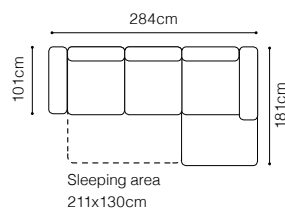

DIMENSIONS
2**2.5 F****2.5QFL-1DSR****1DSL-2.5QFR****2.5QFL-OTMSR****OTMSL-2.5QFR****MTD**

The height of the seat:

The depth of the seat:

The height of the furniture:

44 cm**56 cm****82 cm** (with headrest folded)**95 cm** (with headrest unfolded)**BASIC COLLECTION
ELEMENTS**