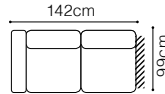

Camino - basic system elements

1(50)

1

1(70)

2

3F

3

1(50)L/1(50)R

1(60)L/1(60)R

1(70)L/1(70)R

2L/2R

3FL/3FR

3L/3R

1(50)BB

1(60)BB

1(70)BB

2BB

3FBB

3BB

1DL/1DR

1KL/1KR

KEL/KER

OTML/OTMR

2F

3QFBB

2FBB

E

SSE

SE(45)

2FL/2FR

3QFL/3QFR

ZAG

The height of the seat: **48 cm**
The depth of the seat: **54 cm**
The height of the furniture: **85 cm** (without headrest)
100 cm (with optional headrest)

* additional information - page 197