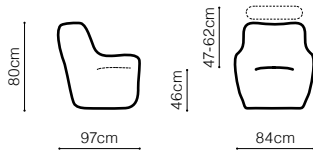

DIMENSIONS