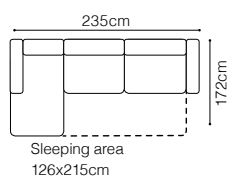

1D(2)SL-2.5QFR