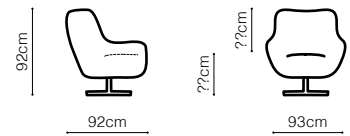

trumpet

wooden

Solo

DIMENSIONS

The depth of the seat: **58 cm**

leather G-105 , leg trumpet

SOLO - wooden leg

SOLO II - chrome leg: plate, trumpet