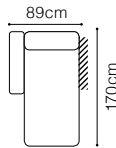

Camino - basic system elements

1(50)

1

1(70)

2

3F

3

1(50)L/1(50)R

1(60)L/1(60)R

1(70)L/1(70)R

2L/2R

3FL/3FR

3L/3R

1(50)BB

1(60)BB

1(70)BB

2BB

3FBB

3BB

1DL/1DR

1KL/1KR

KEL/KER

OTML/OTMR

2F

3QFBB

2FBB

E

SSE

SE(45)

2FL/2FR

3QFL/3QFR

ZAG

The height of the seat: **48 cm**
The depth of the seat: **54 cm**
The height of the furniture: **85 cm** (without headrest)
100 cm (with optional headrest)

* additional information - page 197