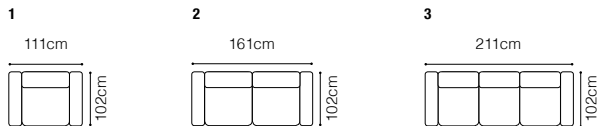

3, leather G-654

2L-E-1R, leather G-654

Mello

3 and 1

leather G-105 and G-310

DIMENSIONS

The height of the seat: **44 cm**

The depth of the seat: **56 cm**