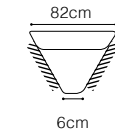

Camino - basic system elements

1(50)

1

1(70)

2

3F

3

1(50)L/1(50)R

1(60)L/1(60)R

1(70)L/1(70)R

2L/2R

3FL/3FR

3L/3R

1(50)BB

1(60)BB

1(70)BB

2BB

3FBB

3BB

1DL/1DR

1KL/1KR

KEL/KER

OTML/OTMR

2F

3QFBB

2FBB

E

SSE

SE(45)

2FL/2FR

3QFL/3QFR

ZAG

The height of the seat: **48 cm**
The depth of the seat: **54 cm**
The height of the furniture: **85 cm** (without headrest)
100 cm (with optional headrest)

* additional information - page 197