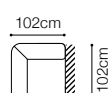

SSEII/SSEIIIm