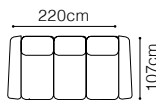

The height of the seat: **48 cm**
 The depth of the seat: **54 cm**
 The height of the furniture: **85 cm** (without headrest)
100 cm (with optional headrest)

* additional information - page 197

Stella

**3F**

Surface after
unfolding
196x137cm

The height of the seat:

46 cm

The depth of the seat:

56 cm

The height of the furniture:

88 cm (with the headrest folded)**97 cm** (with the headrest unfolded)

1TVL-1BB-1BB-ES-1TVR
leather G-649