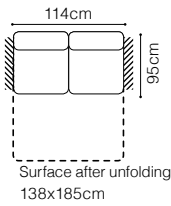

Lido - basic system elements

2L/2R
2SL/2SR

2/2S

2F

3

3F

2BB/2SBB

2FL/2FR

2FBB

3FL/3FR

3FL/3FR

3L/3R

3BB

1

1L/1R

1BB

OTML/OTMR

OTMSL/OTMSR

1DFL/1DFR

KEL/KER

ES

ZAG

MTD / MTDS

BARŚm

BAR Ś

BAR L / BAR R

The height of the seat:

The depth of the seat:

The height of the furniture:

47 cm

52 cm

91 cm (without headrest)

102 cm (with optional headrest)

FUNCTIONS