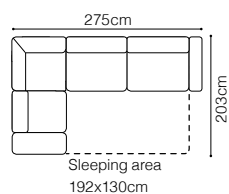

DIMENSIONS
2**2.5 F****2.5QFL-1DSR****1DSL-2.5QFR****2.5QFL-OTMSR****OTMSL-2.5QFR****MTD**

The height of the seat:

The depth of the seat:

The height of the furniture:

44 cm**56 cm****82 cm** (with headrest folded)**95 cm** (with headrest unfolded)**BASIC COLLECTION
ELEMENTS**

57 cm

The height of the furniture:

82 cm (with the headrest folded)

97 cm (with the headrest unfolded)

BASIC COLLECTION
ELEMENTS

2SL-EN(2)-2.5QFR, leather G-160

FUNCTIONS

Movable headrest

Bedding container

Sleeping function DELFIN

Malpensa

OTMSL-2.5QFR

leather G-220, optional cushions, fabric MAGU JET 204

DIMENSIONS
2.5QFL-OTMSR**OTMSL-2.5QFR****MTD**

The height of the seat:

45 cm

The depth of the seat:

56 cm

The height of the furniture:

81 cm (with the headrest folded)**95 cm** (with the headrest unfolded)
BASIC COLLECTION
ELEMENTS

OTMSL-2.5QFR, leather G-220

FUNCTIONS

Movable headrest