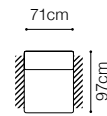

DIMENSIONS

1(70)TVL/1(70)TVR
1(70)TVLe/1(70)TVRe

The height of the seat:
The depth of the seat:
The height of the furniture:

1(70)TVR
1(70)TVRe

46 cm
53 cm
81 cm (with the headrest folded)
96 cm (with the headrest unfolded)

1(70)L/1(70)R

1(70)BB

OTM(11)L/OTM(11)R
OTM(11)SL/OTM(11)SR

FUNCTIONS

BASIC COLLECTION
ELEMENTS