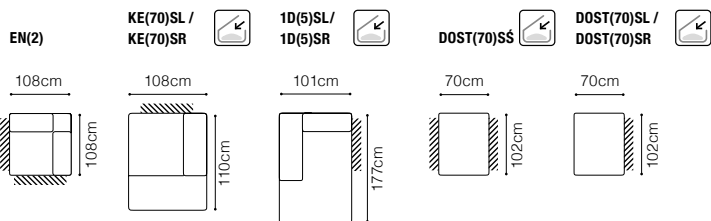

Domo - basic system elements

2.5FL-EN(2)-1(70)TVBB-BAR(9)ŚC-1D(5)SR
leather G-658

The height of the seat:

47 cm

The depth of the seat:

53 cm

The height of the furniture:

81 cm (with the headrest folded)