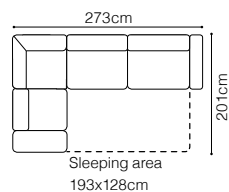

DIMENSIONS
2**2.5 F****2.5QFL-1DSR****1DSL-2.5QFR****2.5QFL-OTMSR****OTMSL-2.5QFR****MTD**

The height of the seat:

The depth of the seat:

The height of the furniture:

44 cm**56 cm****82 cm** (with headrest folded)**95 cm** (with headrest unfolded)**BASIC COLLECTION
ELEMENTS**

The depth of the seat:

56 cm

The height of the furniture:

81 cm (with the headrest folded)**95 cm** (with the headrest unfolded)

**BASIC COLLECTION
ELEMENTS**

2.5QFL-OTMSR, fabric Bella 03

FUNCTIONS

Movable headrest

Bedding container

Sleeping function DELFIN

Happy

2.5QFL-OTM(4)SR

fabric Cairo 37, optional cushion - fabric Magu Jet 198

DIMENSIONS
2.5QFL-OTM(4)SR**OTM(4)SL-2.5QFR**

The height of the seat:	45 cm
The depth of the seat:	56 cm
The height of the furniture:	82 cm (with the headrest folded) 98 cm (with the headrest unfolded)

**OTMDL/OTMR
OTMLm/OTMRm
(+ 3 cushions)**

The height of the seat:

44 cm

The depth of the seat:

60 cm

The height of the furniture:

84 cm (with the headrest folded)
94 cm (with the headrest unfolded)
2.5

2.5QFL/2.5QFR