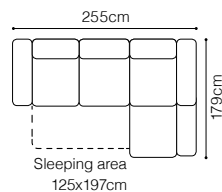

2.5QFL-1D(3)SR