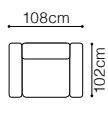

FUNCTIONS

DIMENSIONS

1TV/
1TVb/
1TVblok

1

2/2S

3

3F

Surface after
unfolding
138x185cm

3FL-E-2SR

Surface after
unfolding
138x185cm

2SL-E-3FR

Surface after
unfolding
138x185cm

The height of the seat:

48 cm

The depth of the seat:

53 cm

The height of the furniture:

101 cm