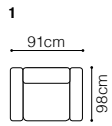

Calmo

BBL-2TVBB-E-3TVBB-BBR
leather G-613

Calmo - basic system elements

The height of the seat: **47 cm**
 The depth of the seat: **53 cm**
 The height of the furniture: **102 cm**

BSL-3TVBB-BSR and BSL-1TVBB-BSR
 leather G-000

FUNCTIONS

Possible side finish option

Standard side (BBL/BBR)

With wooden insert (BSL/BSR)

Choco

1TV and 3F
leather G-200

DIMENSIONS

The height of the seat: **47 cm**
 The depth of the seat (armchair): **55 cm**
 The depth of the seat (3F): **52 cm**
 The height of the furniture: **106 cm**