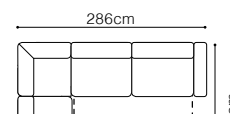

Surface after
unfolding
138x185cm

The height of the seat:

48 cm

The depth of the seat:

53 cm

The height of the furniture:

101 cm

Lano