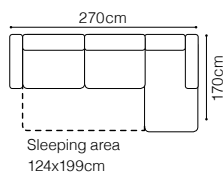

DIMENSIONS
2**2.5 F****2.5QFL-1DSR****1DSL-2.5QFR****2.5QFL-OTMSR****OTMSL-2.5QFR****MTD**

The height of the seat:

The depth of the seat:

The height of the furniture:

44 cm**56 cm****82 cm** (with headrest folded)**95 cm** (with headrest unfolded)**BASIC COLLECTION
ELEMENTS**

The depth of the seat:

56 cm

The height of the furniture:

81 cm (with the headrest folded)**95 cm** (with the headrest unfolded)

**BASIC COLLECTION
ELEMENTS**

2.5QFL-OTMSR, fabric Bella 03

FUNCTIONS

Movable headrest

**OTMDL/OTMR
OTMLm/OTMRm
(+ 3 cushions)**

The height of the seat:

44 cm

The depth of the seat:

60 cm

The height of the furniture:

84 cm (with the headrest folded)
94 cm (with the headrest unfolded)
2.5

2.5QFL/2.5QFR

Bedding container

Sleeping function DELFIN

Movable armrest

Credo

OTMSL-2.5QFR
fabric Soft 20 and Aston 5

DIMENSIONS
2.5QFL-OTMSR**OTMSL-2.5QFR****2.5QFL-1DSR****1DSL-2.5QFR****MTD**

The height of the seat: **44 cm**
 The depth of the seat: **57 cm**
 The height of the furniture: **86 cm** (with the headrest folded)
95 cm (with the headrest unfolded)