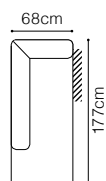

DIMENSIONS

The height of the seat:	43 cm
The depth of the seat (3F):	61 cm
The depth of the seat (FIN):	49 cm
The height of the furniture (1):	108 cm
The height of the furniture (3F):	108 cm

BASIC COLLECTION ELEMENTS

SET: OTM(179)L-(197)R, TB(100)
leather G-627

DIMENSIONS

OTM(157)L/
OTM(157)R

OTM(177)L/
OTM(177)R

OTM(187)L/
OTM(187)R

OTM(197)L/
OTM(197)R

OTM(207)L/
OTM(207)R

The height of the seat: **49 cm**