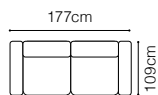

DIMENSIONS

1 / 1"0"

2

3 / 3F

The sleeping area
138x185cm

ARMREST PILLOW

The height of the seat: **45 cm**
The depth of the seat: **57 cm**
The height of the furniture: **81 cm** (without headrest)
93 cm (with headrest)

**BASIC COLLECTION
ELEMENTS**

FUNCTIONS