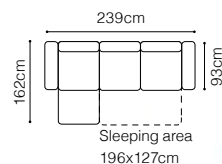

1D(1)SL-2.5QFR

1. The height of the seat: **46 cm**
   The depth of the seat: **57 cm**
   The height of the furniture: **92 cm**
   The height of the armchair: **92 cm** (folded)
   70 cm (unfolded)