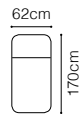

1

TB(100)

Bibbi

DIMENSIONS

The height of the seat: **44 cm**

The height of the furniture: **80 cm**

leather G-615

DIMENSIONS