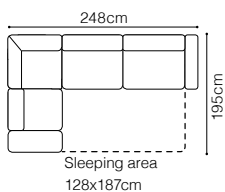

DIMENSIONS
2**2.5 F****2.5QFL-1DSR****1DSL-2.5QFR****2.5QFL-OTMSR****OTMSL-2.5QFR****MTD**

The height of the seat:

The depth of the seat:

The height of the furniture:

44 cm**56 cm****82 cm** (with headrest folded)**95 cm** (with headrest unfolded)**BASIC COLLECTION
ELEMENTS**

**OTMDL/OTMR
OTMLm/OTMRm
(+ 3 cushions)**

The height of the seat:

44 cm

The depth of the seat:

60 cm

The height of the furniture:

84 cm (with the headrest folded)
94 cm (with the headrest unfolded)
2.5

2.5QFL/2.5QFR

Bedding container

Sleeping function DELFIN

Movable armrest

Credo

OTMSL-2.5QFR
fabric Soft 20 and Aston 5

DIMENSIONS
2.5QFL-OTMSR**OTMSL-2.5QFR****2.5QFL-1DSR****1DSL-2.5QFR****MTD**

The height of the seat: **44 cm**
 The depth of the seat: **57 cm**
 The height of the furniture: **86 cm** (with the headrest folded)
95 cm (with the headrest unfolded)

Bedding container

Sleeping function DELFIN

NEW

Cavallo

2.5QFL-OTM(4)SR+1xZAG
fabric Bark 9018

DIMENSIONS
2.5QFL-OTM(4)SR**OTM(4)SL-2.5QFR****ZAG**

The height of the seat:

44 cm