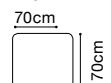

Sono - basic system elements

1L/1R

1BB

KEL/KER

2KEL/2KER

1DSL/1DSR

**OTMDL/OTMR
OTMLm/OTMRm
(+ 3 cushions)**

The height of the seat:

44 cm

The depth of the seat:

60 cm

The height of the furniture:

84 cm (with the headrest folded)

94 cm (with the headrest unfolded)

2.5

2.5QFL/2.5QFR

SSEII/SSEIIIm

**SSE/SSEm
(+3 cushions)**

SONO PODU

TBS

TBS

**EXAMPLES OF
CONFIGURATION**

FUNCTIONS