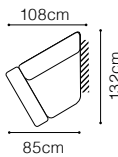

Camino - basic system elements

1(50)

1

1(70)

2

3F

3

1(50)L/1(50)R

1(60)L/1(60)R

1(70)L/1(70)R

2L/2R

3FL/3FR

3L/3R

1(50)BB

1(60)BB

1(70)BB

2BB

3FBB

3BB

1DL/1DR

1KL/1KR

KEL/KER

OTML/OTMR

2F

3QFBB

2FBB

E

SSE

SE(45)

2FL/2FR

3QFL/3QFR

ZAG

The height of the seat: **48 cm**
The depth of the seat: **54 cm**
The height of the furniture: **85 cm** (without headrest)
100 cm (with optional headrest)

* additional information - page 197