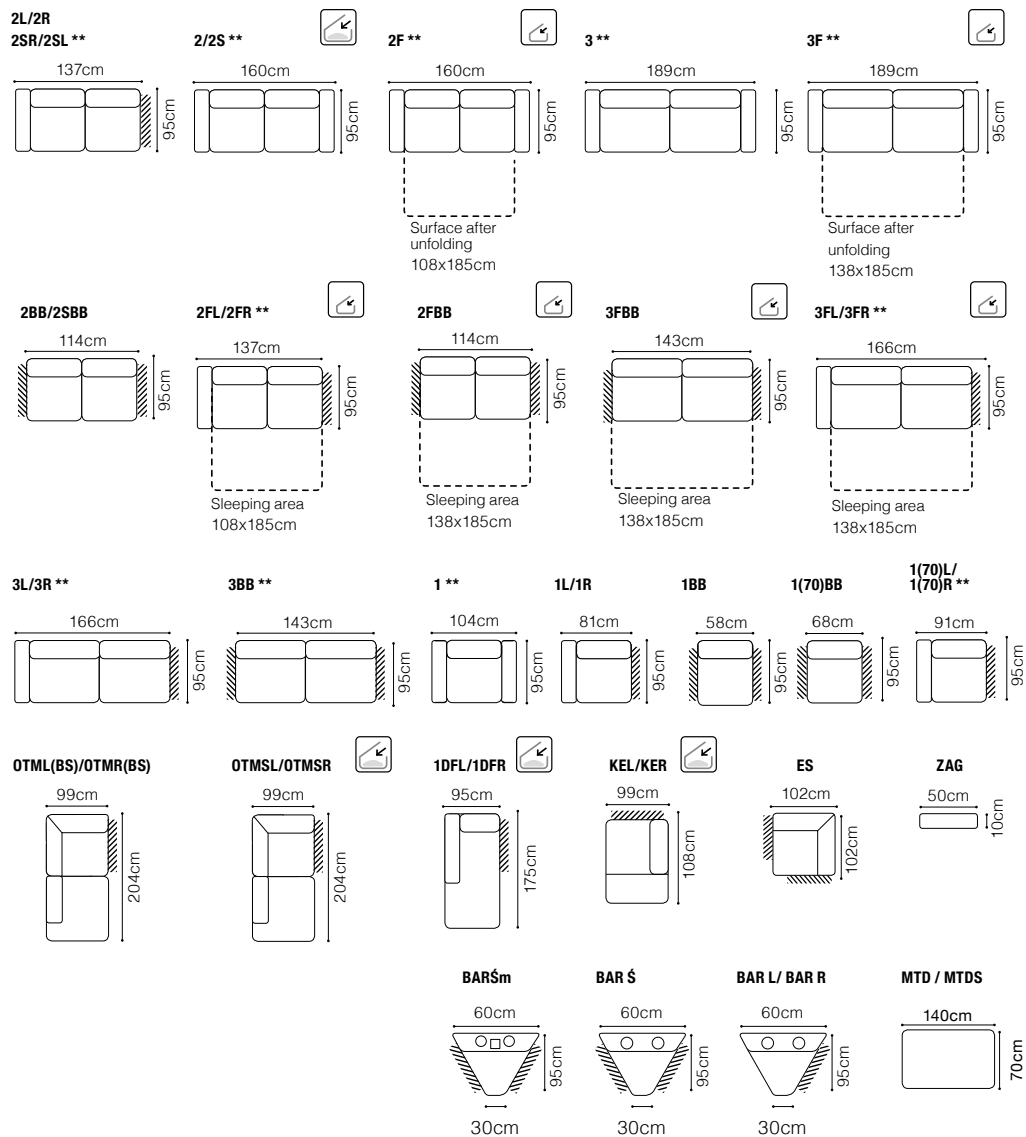

The height of the seat:

46 cm

The depth of the seat:

56 cm

The height of the furniture:

78 cm (with the headrest folded)

99 cm (with the headrest unfolded)

* additional information - page 197

EXAMPLES OF CONFIGURATION

Bono 3FL-BARŚm-1DFR
leather G-653

Bono - basic system elements

The height of the seat:

47 cm

The depth of the seat:

52 cm

The height of the furniture: