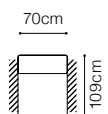

Sono - basic system elements

1L/1R

1BB

KEL/KER

2KEL/2KER

1DSL/1DSR

**OTMDL/OTMR
OTMLm/OTMRm
(+ 3 cushions)**

The height of the seat:

44 cm

The depth of the seat:

60 cm

The height of the furniture:

84 cm (with the headrest folded)

94 cm (with the headrest unfolded)

2.5

2.5QFL/2.5QFR

SSEII/SSEIIIm

**SSE/SSEm
(+3 cushions)**

SONO PODU

TBS

TBS

**EXAMPLES OF
CONFIGURATION**

FUNCTIONS