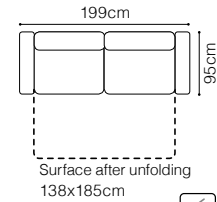

Lido - basic system elements

2L/2R
2SL/2SR

2/2S

2F

3

3F

2BB/2SBB

2FL/2FR

2FBB

3FL/3FR

3FL/3FR

3L/3R

3BB

1

1L/1R

1BB

OTML/OTMR

OTMSL/OTMSR

1DFL/1DFR

KEL/KER

ES

ZAG

MTD / MTDS

BARŚm

BAR Ś

BAR L / BAR R

The height of the seat:

The depth of the seat:

The height of the furniture:

47 cm

52 cm

91 cm (without headrest)

102 cm (with optional headrest)

FUNCTIONS