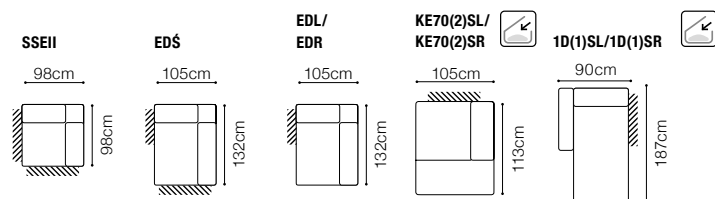

55 cm

The height of the furniture:

76 cm (with the headrest folded)

98 cm (with the headrest unfolded)

* additional information - page 197

Luciano - basic system elements

BAR PRO LC/ BAR PRO RC

BAR(2)LC/ BAR(2)RC

Plaza

1DFL-3QFBB-SSE-1BB-DOS(80)Š-1BBR
 fabric Mystic 11

Plaza - basic system elements

The height of the seat:

44 cm

The depth of the seat:

55 cmThe height of the furniture: **76 cm** (with the headrest folded)**98 cm** (with the headrest unfolded)

The height of the seat:

46 cm

The depth of the seat:

56 cm

The height of the furniture:

78 cm (with the headrest folded)

99 cm (with the headrest unfolded)

* additional information - page 197