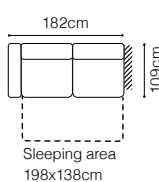

DIMENSIONS
2**2.5 F****2.5QFL-1DSR****1DSL-2.5QFR****2.5QFL-OTMSR****OTMSL-2.5QFR****MTD**

The height of the seat:

The depth of the seat:

The height of the furniture:

44 cm**56 cm****82 cm** (with headrest folded)**95 cm** (with headrest unfolded)**BASIC COLLECTION
ELEMENTS**

**OTMDL/OTMR
OTMLm/OTMRm
(+ 3 cushions)**

The height of the seat:

44 cm

The depth of the seat:

60 cm

The height of the furniture:

84 cm (with the headrest folded)
94 cm (with the headrest unfolded)
2.5

2.5QFL/2.5QFR