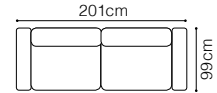

Camino - basic system elements

1(50)

1

1(70)

2

3F

3

1(50)L/1(50)R

1(60)L/1(60)R

1(70)L/1(70)R

2L/2R

3FL/3FR

3L/3R

1(50)BB

1(60)BB

1(70)BB

2BB

3FBB

3BB

1DL/1DR

1KL/1KR

KEL/KER

OTML/OTMR

2F

3QFBB

2FBB

E

SSE

SE(45)

2FL/2FR

3QFL/3QFR

ZAG

The height of the seat: **48 cm**
The depth of the seat: **54 cm**
The height of the furniture: **85 cm** (without headrest)
100 cm (with optional headrest)

* additional information - page 197