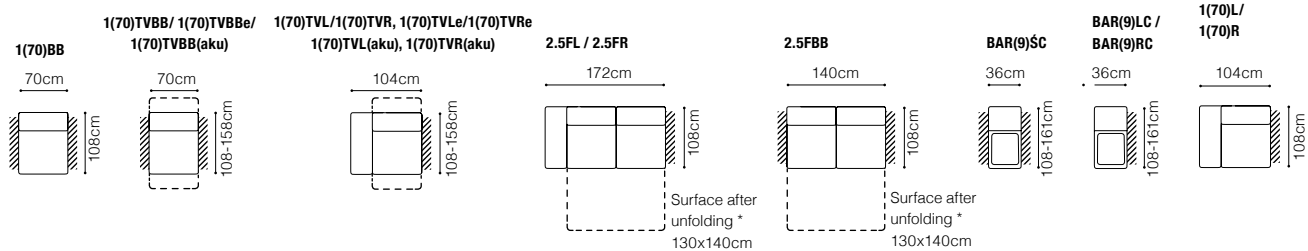

Domo - basic system elements

2.5FL-EN(2)-1(70)TVBB-BAR(9)ŚC-1D(5)SR
leather G-658

The height of the seat:

47 cm

The depth of the seat:

53 cm

The height of the furniture:

81 cm (with the headrest folded)