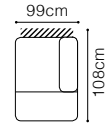

Lido - basic system elements

2L/2R
2SL/2SR

2/2S

2F

3

3F

2BB/2SBB

2FL/2FR

2FBB

3FL/3FR

3FL/3FR

3L/3R

3BB

1

1L/1R

1BB

OTML/OTMR

OTMSL/OTMSR

1DFL/1DFR

KEL/KER

ES

ZAG

MTD / MTDS

BARŚm

BAR Ś

BAR L / BAR R

The height of the seat:

The depth of the seat:

The height of the furniture:

47 cm

52 cm

91 cm (without headrest)

102 cm (with optional headrest)

FUNCTIONS