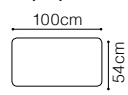

1

TB(100)

Bibbi

DIMENSIONS

The height of the seat: **44 cm**

The height of the furniture: **80 cm**

leather G-615

DIMENSIONS