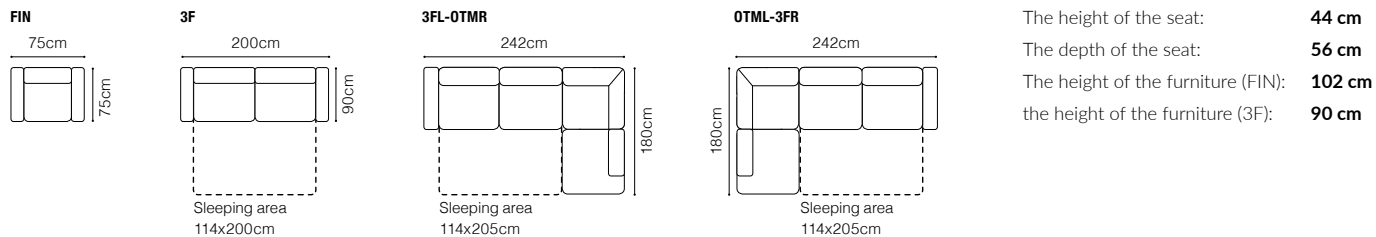

DIMENSIONS

**BASIC COLLECTION
ELEMENTS**