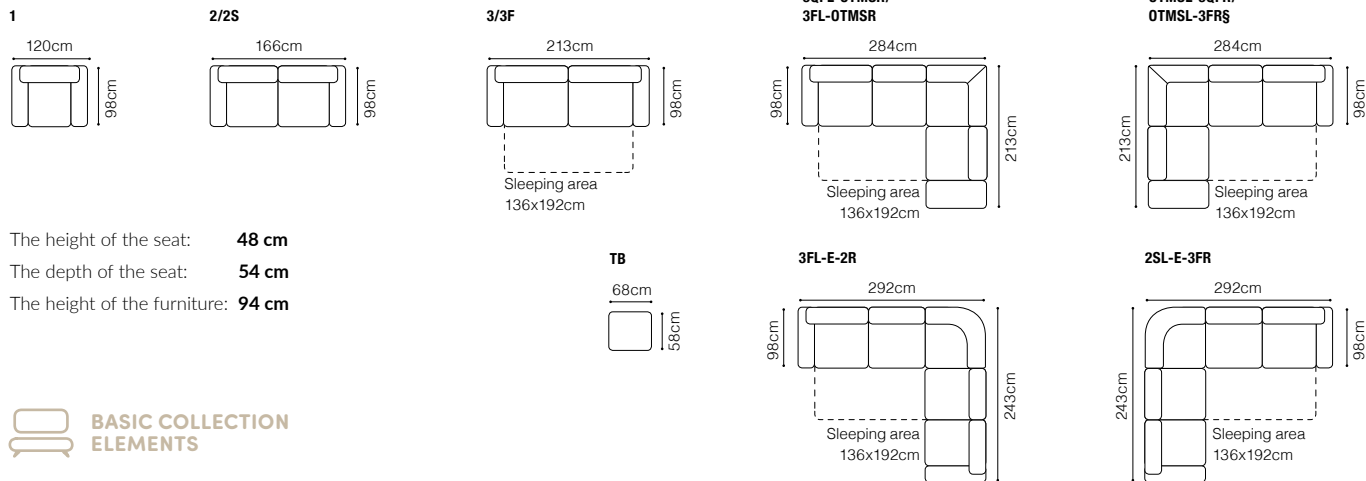

DIMENSIONS

**BASIC COLLECTION
ELEMENTS**