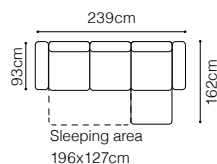

2.5QFL - 1D(1)SR