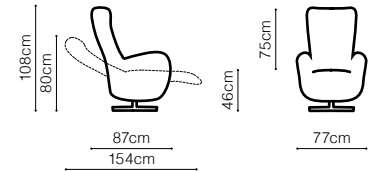

DIMENSIONS

The height of the seat:	43 cm
The depth of the seat (3F):	61 cm
The depth of the seat (FIN):	49 cm
The height of the furniture (1):	108 cm
The height of the furniture (3F):	108 cm

BASIC COLLECTION ELEMENTS

1

TB(100)

Bibbi

DIMENSIONS

The height of the seat: **44 cm**

The height of the furniture: **80 cm**

leather G-615

DIMENSIONS

The height of the seat:

42 cm

The height of the furniture:

88 cm (unfolded)

103 cm (folded)

Orio

leather G-614

SEE THE
MOVIE

Arosa

DIMENSIONS

The depth of the seat: **55 cm**

leather G-638

DIMENSIONS

The depth of the seat: **55 cm**

Frida

leather G-619