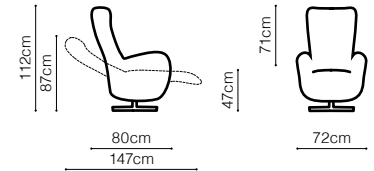

DIMENSIONS

The depth of the seat: **48 cm**