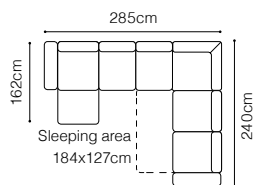

DIMENSIONS

1TV

1D(1)SL-2SBB-SEF-2.5QFR