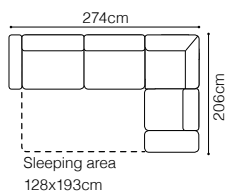

DIMENSIONS
2**2.5 F****2.5QFL-1DSR****1DSL-2.5QFR****2.5QFL-OTMSR****OTMSL-2.5QFR****MTD**

The height of the seat:

The depth of the seat:

The height of the furniture:

44 cm**56 cm****82 cm** (with headrest folded)**95 cm** (with headrest unfolded)**BASIC COLLECTION
ELEMENTS**

The depth of the seat:

56 cm

The height of the furniture:

81 cm (with the headrest folded)**95 cm** (with the headrest unfolded)
BASIC COLLECTION
ELEMENTS

OTMSL-2.5QFR, leather G-220

FUNCTIONS

Movable headrest

Movable armrest

Bedding container

Sleeping function DELFIN

Vapiano

2.5QFL-OTMSR
fabric Bella 03

DIMENSIONS
2.5QFL-OTMSR**OTMSL-2.5QFR****MTD**

The height of the seat:

45 cm

The depth of the seat:

56 cm

The height of the furniture:

81 cm (with the headrest folded)**95 cm** (with the headrest unfolded)

**BASIC COLLECTION
ELEMENTS**

2.5QFL-OTMSR, fabric Bella 03

FUNCTIONS

Movable headrest