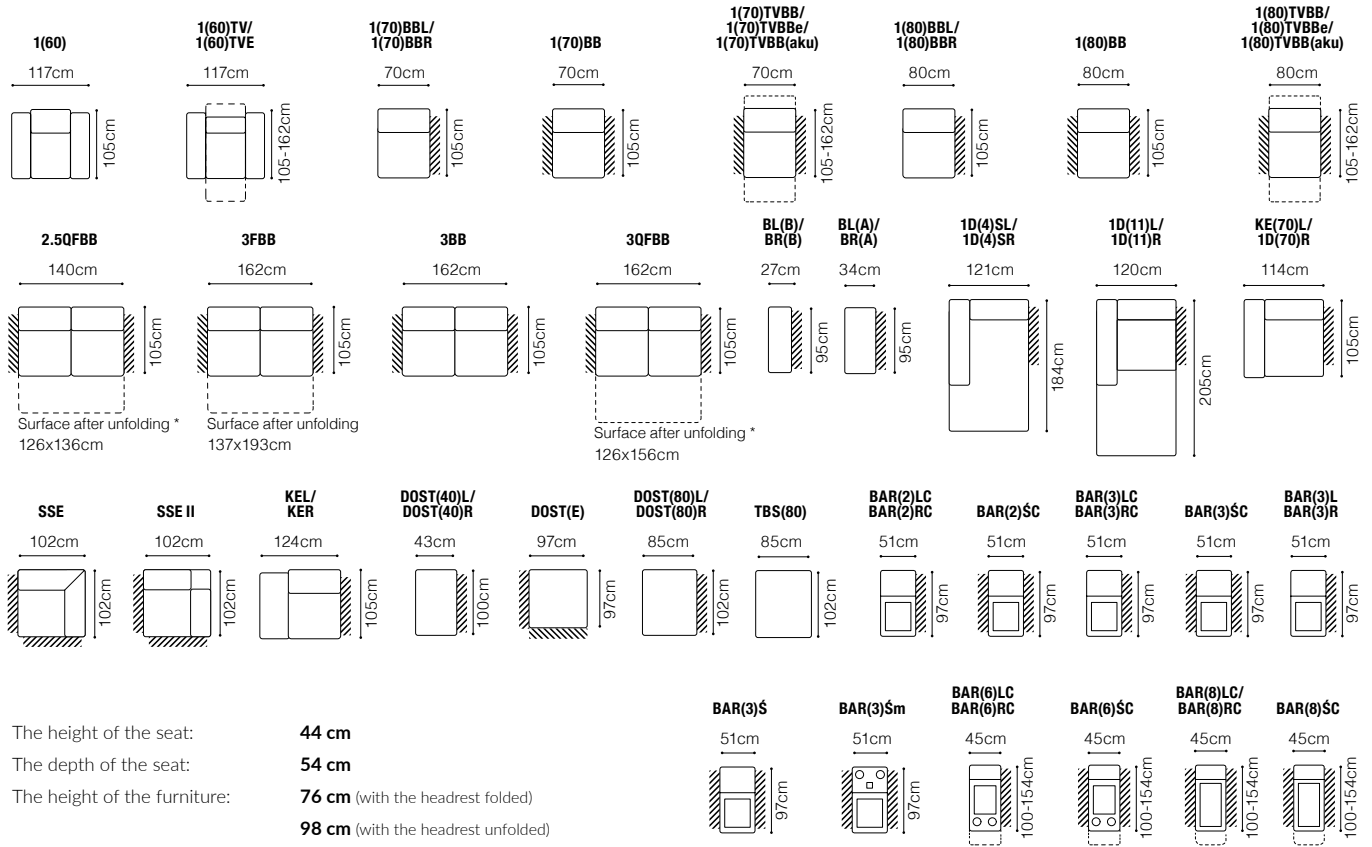

Girro - basic system elements

FUNCTIONS