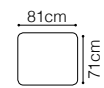

OTM(10)SL-2.5QFR
leather G-659

DIMENSIONS
2.5QFL-OTM(10)SR**OTM(10)SL-2.5QFR****TB**

The height of the seat:

45 cm

The depth of the seat:

58 cm

The height of the furniture:

73 cm (with the headrest folded)**93 cm** (with the headrest unfolded)

2.5QFL-QTM(4)SR
leather G-657

DIMENSIONS
2.5QFL-1D(5)SR**1D(5)SL-2.5QFR****2.5QFL-OTM(4)SR****OTM(4)SL-2.5QFR****TB**The height of the seat: **46 cm**The depth of the seat: **57 cm**The height of the furniture: **72 cm** (with the headrest folded)**94 cm** (with the headrest unfolded)