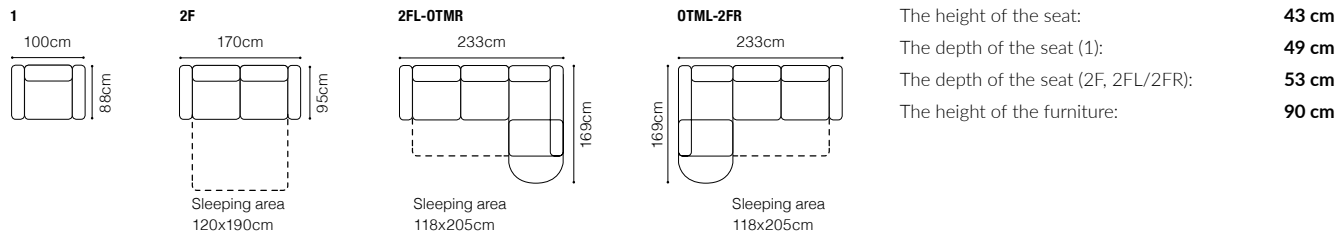

DIMENSIONS

**BASIC COLLECTION
ELEMENTS**