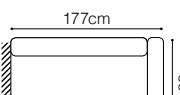

Barista

EXAMPLES OF CONFIGURATION

OTM(157)L-(147)R

DIMENSIONS

OTM(157)L/
OTM(157)R

OTM(177)L/
OTM(177)R

OTM(187)L/
OTM(187)R

OTM(197)L/
OTM(197)R

OTM(207)L/
OTM(207)R

The height of the seat: **49 cm**

The depth of the seat: **47 cm**

The height of the furniture: **82 cm**

(147)L/(147)R

(167)L/(167)R

177L/177R

(197)L/(197)R

(162)

(182)

1

TB(100)