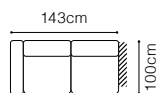

DIMENSIONS

2L/2R
2SL/2SR