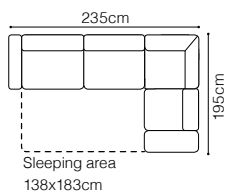

DIMENSIONS
2**2.5 F****2.5QFL-1DSR****1DSL-2.5QFR****2.5QFL-OTMSR****OTMSL-2.5QFR****MTD**

The height of the seat:

The depth of the seat:

The height of the furniture:

44 cm**56 cm****82 cm** (with headrest folded)**95 cm** (with headrest unfolded)**BASIC COLLECTION
ELEMENTS**

**OTMDL/OTMR
OTMLm/OTMRm
(+ 3 cushions)**

The height of the seat:

44 cm

The depth of the seat:

60 cm

The height of the furniture:

84 cm (with the headrest folded)
94 cm (with the headrest unfolded)
2.5

2.5QFL/2.5QFR

Bedding container

Sleeping function DELFIN

NEW

Panama

2.5FL-OTM(4)SR+1xZAG
fabric Aston 16

DIMENSIONS
2.5FL-OTM(4)SR**OTM(4)SL-2.5FR****ZAG**

The height of the seat:

48 cm

The depth of the seat:

55 cm

The height of the furniture:

88 cm (without headrest)**106 cm** (with optional headrest)**BASIC COLLECTION ELEMENTS**

2.5FL-OTM(4)SR, fabric Aston 16

FUNCTIONS

Bedding container