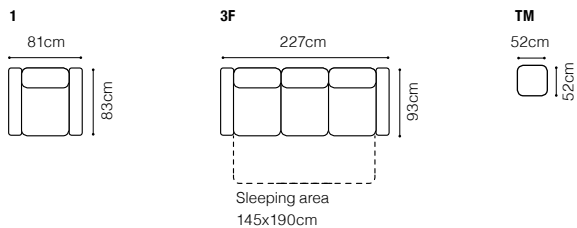

DIMENSIONS