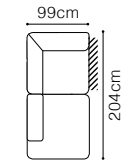

OTMSL/OTMSR