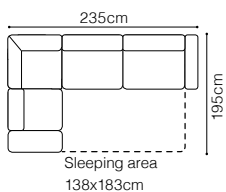

DIMENSIONS
2**2.5 F****2.5QFL-1DSR****1DSL-2.5QFR****2.5QFL-OTMSR****OTMSL-2.5QFR****MTD**

The height of the seat:

The depth of the seat:

The height of the furniture:

44 cm**56 cm****82 cm** (with headrest folded)**95 cm** (with headrest unfolded)**BASIC COLLECTION
ELEMENTS**

**OTMDL/OTMR
OTMLm/OTMRm
(+ 3 cushions)**

The height of the seat:

44 cm

The depth of the seat:

60 cm

The height of the furniture:

84 cm (with the headrest folded)
94 cm (with the headrest unfolded)
2.5

2.5QFL/2.5QFR

Bedding container

Sleeping function DELFIN

NEW

Panama

2.5FL-OTM(4)SR+1xZAG
fabric Aston 16

DIMENSIONS
2.5FL-OTM(4)SR**OTM(4)SL-2.5FR****ZAG**

The height of the seat:

48 cm

The depth of the seat:

55 cm

The height of the furniture:

88 cm (without headrest)**106 cm** (with optional headrest)**BASIC COLLECTION ELEMENTS**

2.5FL-OTM(4)SR, fabric Aston 16

FUNCTIONS

Bedding container