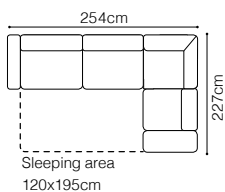

DIMENSIONS

2.5QFL-OTM(11)SR