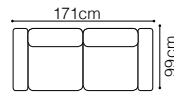

Camino - basic system elements

1(50)

1

1(70)

2

3F

3

1(50)L/1(50)R

1(60)L/1(60)R

1(70)L/1(70)R

2L/2R

3FL/3FR

3L/3R

1(50)BB

1(60)BB

1(70)BB

2BB

3FBB

3BB

1DL/1DR

1KL/1KR

KEL/KER

OTML/OTMR

2F

3QFBB

2FBB

E

SSE

SE(45)

2FL/2FR

3QFL/3QFR

ZAG

The height of the seat: **48 cm**
The depth of the seat: **54 cm**
The height of the furniture: **85 cm** (without headrest)
100 cm (with optional headrest)

* additional information - page 197