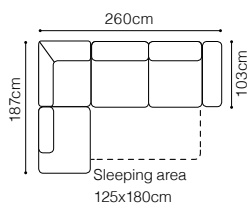

DIMENSIONS
2**2.5 F****2.5QFL-1DSR****1DSL-2.5QFR****2.5QFL-OTMSR****OTMSL-2.5QFR****MTD**

The height of the seat:

The depth of the seat:

The height of the furniture:

44 cm**56 cm****82 cm** (with headrest folded)**95 cm** (with headrest unfolded)**BASIC COLLECTION
ELEMENTS**

**OTMDL/OTMR
OTMLm/OTMRm
(+ 3 cushions)**

The height of the seat:

44 cm

The depth of the seat:

60 cm

The height of the furniture:

84 cm (with the headrest folded)
94 cm (with the headrest unfolded)
2.5

2.5QFL/2.5QFR

Sleeping area
130x188cm

The height of the seat:

43 cm

The depth of the seat:

53 cm

The height of the furniture:

87 cm (with the headrest folded)**110 cm** (with the headrest unfolded)
BASIC COLLECTION
ELEMENTS
**3QF****2FL-1DFR**

The height of the seat:

45 cm

The depth of the seat:

55 cm

The height of the furniture:

78 cm (with the headrest folded)**98 cm** (with the headrest unfolded)

**BASIC COLLECTION
ELEMENTS**
**2.5QFL-OTM(4)SR, leather G-220****FUNCTIONS****Movable headrest****Bedding container****Sleeping function DELFIN**