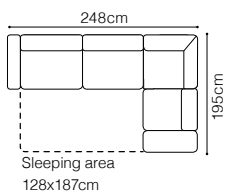

DIMENSIONS
2**2.5 F****2.5QFL-1DSR****1DSL-2.5QFR****2.5QFL-OTMSR****OTMSL-2.5QFR****MTD**

The height of the seat:

The depth of the seat:

The height of the furniture:

44 cm**56 cm****82 cm** (with headrest folded)**95 cm** (with headrest unfolded)**BASIC COLLECTION
ELEMENTS**

**OTMDL/OTMR
OTMLm/OTMRm
(+ 3 cushions)**

The height of the seat:

44 cm

The depth of the seat:

60 cm

The height of the furniture:

84 cm (with the headrest folded)
94 cm (with the headrest unfolded)
2.5

2.5QFL/2.5QFR

Bedding container

Sleeping function DELFIN

NEW

Cavallo

2.5QFL-OTM(4)SR+1xZAG
fabric Bark 9018

DIMENSIONS
2.5QFL-OTM(4)SR**OTM(4)SL-2.5QFR****ZAG**

The height of the seat:

44 cm

The depth of the seat:

58 cm

The height of the furniture:

82 cm (without headrest)**96 cm** (with optional headrest)**BASIC COLLECTION ELEMENTS**

2.5QFL-OTM(4)SR+1xZAG, fabric Bark 9018

FUNCTIONS

Optional headrest