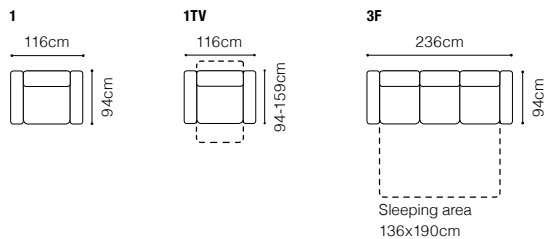

DIMENSIONS
2.5VL-OTM(4)R**OTM(4)L-2.5VR**

The height of the seat:

43 cm

The depth of the seat:

61-68 cm

The height of the furniture:

75 cm (with the headrest folded)**94 cm** (with the headrest unfolded)

**BASIC COLLECTION
ELEMENTS**

The height of the seat:	45 cm
The depth of the seat:	57 cm
The height of the furniture:	80 cm (with the headrest folded)
	94 cm (with the headrest unfolded)
The thickness of the cushion:	12 cm

**BASIC COLLECTION ELEMENTS**

Sleeping function DELFIN

Amalfi

3F
leather G-658

DIMENSIONS

The height of the seat: **47 cm**
 The depth of the seat: **51 cm**
 The height of the furniture: **100 cm**

**BASIC COLLECTION
ELEMENTS**

1, leather G-658