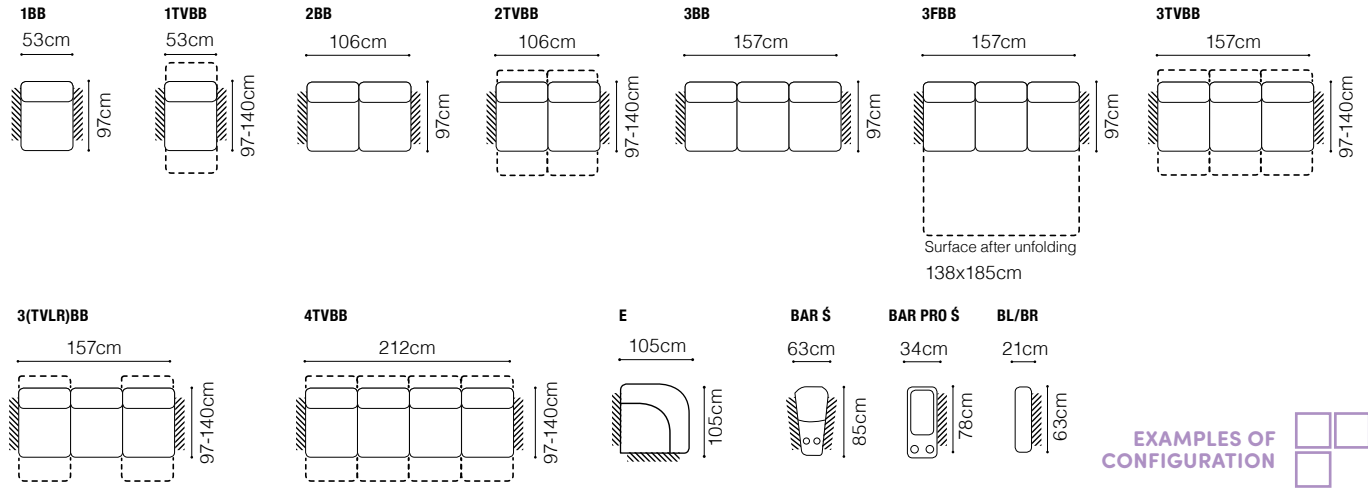

The sleeping area
138x185cm

ARMREST PILLOW

The height of the seat: **45 cm**
 The depth of the seat: **57 cm**
 The height of the furniture: **81 cm** (without headrest)
93 cm (with headrest)

**BASIC COLLECTION
ELEMENTS**

Cola

BL-1BB-BR, BL-3FBB-BR
leather G-660

Cola - basic system elements

The height of the seat:

46 cm

The depth of the seat:

57 cm

The height of the furniture: