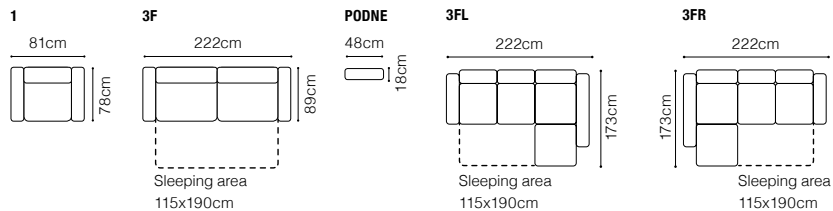

DIMENSIONS

The height of the seat:	49 cm
The depth of the seat (1):	50 cm
The depth of the seat (3F, 3FL/3FR):	59 cm
The height of the furniture:	87 cm

BASIC COLLECTION ELEMENTS