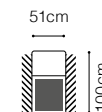

Luciano - basic system elements

BAR PRO $C