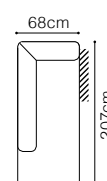

SET: OTM(179)L-(197)R, TB(100)
leather G-627

DIMENSIONS

OTM(157)L/
OTM(157)R

OTM(177)L/
OTM(177)R

OTM(187)L/
OTM(187)R

OTM(197)L/
OTM(197)R

OTM(207)L/
OTM(207)R

The height of the seat: **49 cm**