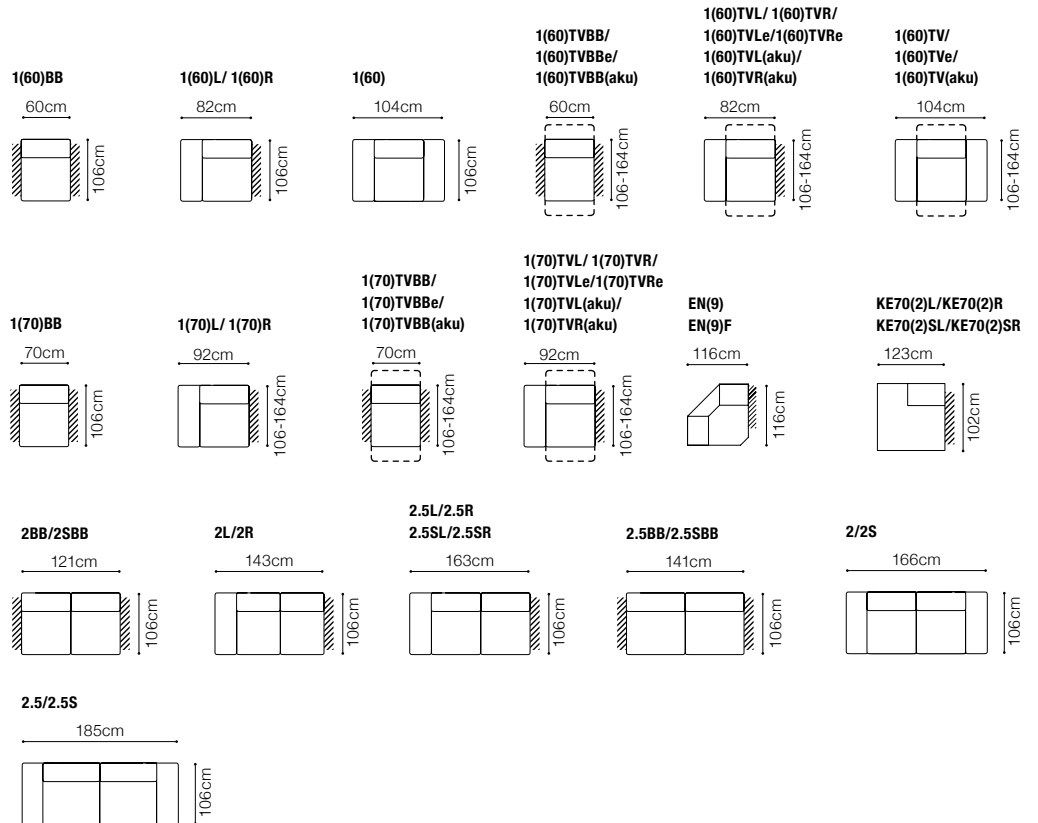

The height of the seat:
The depth of the seat:
The height of the furniture:

47 cm
55 cm
87 cm (with the headrest folded)
104 cm (with the headrest unfolded)

Toledo

3FL-E-1(80)TVBB-1(80)R
leather G-100

FUNCTIONS