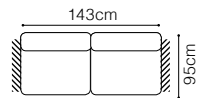

Lido - basic system elements

2L/2R
2SL/2SR

2/2S

2F

3

3F

2BB/2SBB

2FL/2FR

2FBB

3FL/3FR

3FL/3FR

3L/3R

3BB

1

1L/1R

1BB

OTML/OTMR

OTMSL/OTMSR

1DFL/1DFR

KEL/KER

ES

ZAG

MTD / MTDS

BARŚm

BAR Ś

BAR L / BAR R

The height of the seat:

The depth of the seat:

The height of the furniture:

47 cm

52 cm

91 cm (without headrest)

102 cm (with optional headrest)

FUNCTIONS