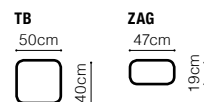

DIMENSIONS