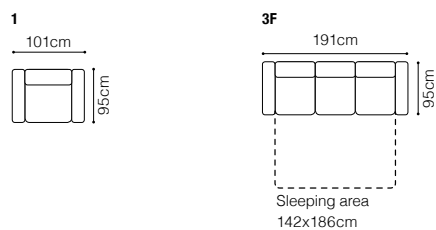

DIMENSIONS

The height of the seat: **46 cm**

The depth of the seat: **54 cm**

The height of the furniture: **95 cm**