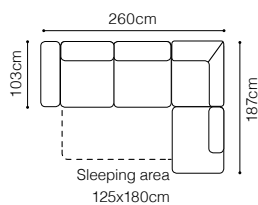

2.5QFL-OTM(4)SR