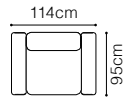

Lido - basic system elements

2L/2R
2SL/2SR

2/2S

2F

3

3F

2BB/2SBB

2FL/2FR

2FBB

3FL/3FR

3FL/3FR

3L/3R

3BB

1

1L/1R

1BB

OTML/OTMR

OTMSL/OTMSR

1DFL/1DFR

KEL/KER

ES

ZAG

MTD / MTDS

BARŚm

BAR Ś

BAR L / BAR R

The height of the seat:

The depth of the seat:

The height of the furniture:

47 cm

52 cm

91 cm (without headrest)

102 cm (with optional headrest)

FUNCTIONS