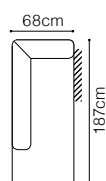

DIMENSIONS

The height of the seat:	43 cm
The depth of the seat (3F):	61 cm
The depth of the seat (FIN):	49 cm
The height of the furniture (1):	108 cm
The height of the furniture (3F):	108 cm

BASIC COLLECTION ELEMENTS

SET: OTM(179)L-(197)R, TB(100)
leather G-627

DIMENSIONS

OTM(157)L/
OTM(157)R

OTM(177)L/
OTM(177)R

OTM(187)L/
OTM(187)R

OTM(197)L/
OTM(197)R

OTM(207)L/
OTM(207)R

The height of the seat: **49 cm**

The depth of the seat: **47 cm**

The height of the furniture: **82 cm**

(147)L/(147)R

(167)L/(167)R

177L/177R

(197)L/(197)R

(162)

(182)