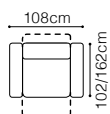

DIMENSIONS

1TV/
1TVb/
1TVblok