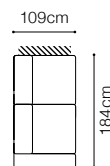

Sono - basic system elements

1L/1R

1BB

KEL/KER

2KEL/2KER

1DSL/1DSR

**OTMDL/OTMR
OTMLm/OTMRm
(+ 3 cushions)**

The height of the seat:

44 cm

The depth of the seat:

60 cm

The height of the furniture:

84 cm (with the headrest folded)

94 cm (with the headrest unfolded)

2.5

2.5QFL/2.5QFR

SSEII/SSEIIIm

**SSE/SSEm
(+3 cushions)**

SONO PODU

TBS

TBS

**EXAMPLES OF
CONFIGURATION**

FUNCTIONS