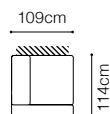

Sono - basic system elements

1L/1R

1BB

KEL/KER

2KEL/2KER

1DSL/1DSR

**OTMDL/OTMR
OTMLm/OTMRm
(+ 3 cushions)**

The height of the seat:

44 cm

The depth of the seat:

60 cm

The height of the furniture:

84 cm (with the headrest folded)

94 cm (with the headrest unfolded)

2.5

2.5QFL/2.5QFR

SSEII/SSEIIIm

**SSE/SSEm
(+3 cushions)**

SONO PODU

TBS

TBS

**EXAMPLES OF
CONFIGURATION**

FUNCTIONS