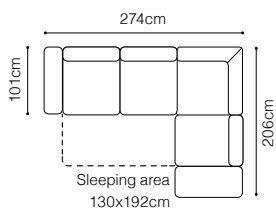

1(70)TVL-1(70)TVBB-OTM(11)R
leather G-105

DIMENSIONS
1(70)TVL/1(70)TVR
1(70)TVLe/1(70)TVRe

The height of the seat:
 The depth of the seat:
 The height of the furniture:

1(70)TVR
1(70)TVRe

46 cm
53 cm
81 cm (with the headrest folded)
96 cm (with the headrest unfolded)

DIMENSIONS
2**2.5 F****2.5QFL-1DSR****1DSL-2.5QFR****2.5QFL-OTMSR****OTMSL-2.5QFR****MTD**

The height of the seat:

The depth of the seat:

The height of the furniture:

44 cm**56 cm****82 cm** (with headrest folded)**95 cm** (with headrest unfolded)**BASIC COLLECTION
ELEMENTS**