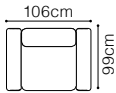

Camino - basic system elements

1(50)