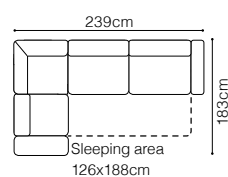

0TM(4)SL-2.5QFR

The height of the seat: **47 cm**

The depth of the seat: **53 cm**

The height of the furniture: **89 cm** (without headrest)

104 cm (with optional headrest)