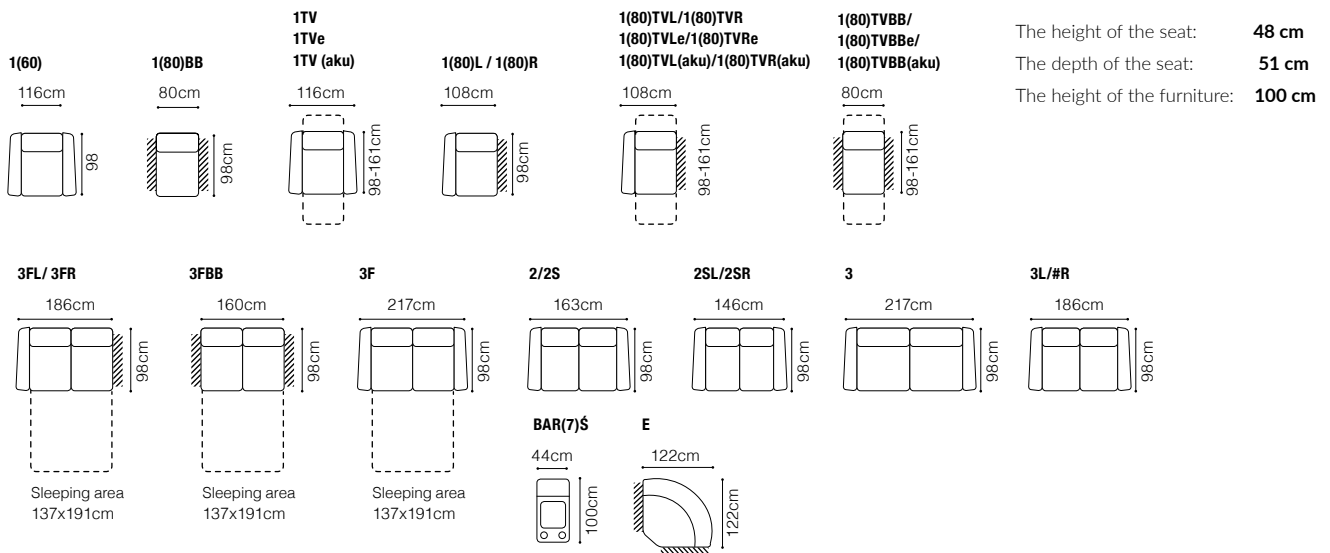

Tunis - basic system elements