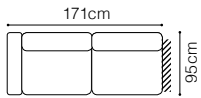

Lido - basic system elements

2L/2R
2SL/2SR

2/2S

2F

3

3F

2BB/2SBB

2FL/2FR

2FBB

3FL/3FR

3FL/3FR

3L/3R

3BB

1

1L/1R

1BB

OTML/OTMR

OTMSL/OTMSR

1DFL/1DFR

KEL/KER

ES

ZAG

MTD / MTDS

BARŚm

BAR Ś

BAR L / BAR R

The height of the seat:

The depth of the seat:

The height of the furniture:

47 cm

52 cm

91 cm (without headrest)

102 cm (with optional headrest)

FUNCTIONS