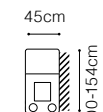

Luciano - basic system elements