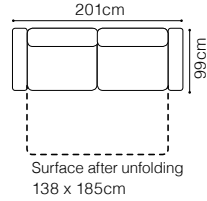

Camino - basic system elements

1(50)

1

1(70)

2

3F