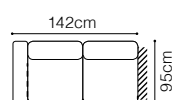

Lido - basic system elements

2L/2R
2SL/2SR

2/2S

2F

3

3F

2BB/2SBB

2FL/2FR

2FBB

3FL/3FR

3FL/3FR

3L/3R

3BB

1

1L/1R

1BB

OTML/OTMR

OTMSL/OTMSR

1DFL/1DFR

KEL/KER

ES

ZAG

MTD / MTDS

BARŚm

BAR Ś

BAR L / BAR R

The height of the seat:

The depth of the seat:

The height of the furniture:

47 cm

52 cm

91 cm (without headrest)

102 cm (with optional headrest)

FUNCTIONS