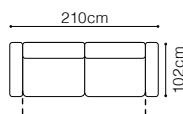

FUNCTIONS

DIMENSIONS

1TV/
1TVb/
1TVblok

1

2/2S

3

3F

Surface after
unfolding
138x185cm

3FL-E-2SR

Surface after
unfolding
138x185cm

2SL-E-3FR

Surface after
unfolding
138x185cm

The height of the seat:

48 cm

The depth of the seat:

53 cm

The height of the furniture:

101 cm