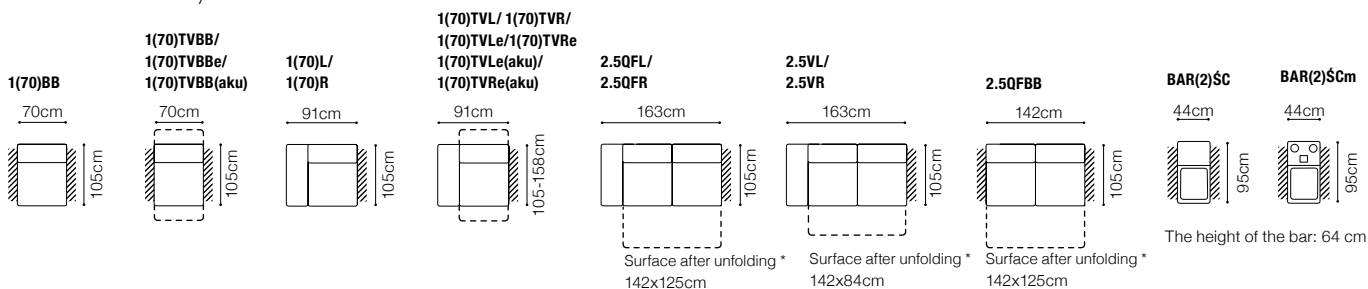

Massimo - basic system elements