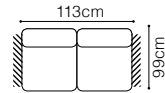

Camino - basic system elements

1(50)

1

1(70)

2

3F

3

1(50)L/1(50)R

1(60)L/1(60)R

1(70)L/1(70)R

2L/2R

3FL/3FR

3L/3R

1(50)BB

1(60)BB

1(70)BB

2BB

3FBB

3BB

1DL/1DR

1KL/1KR

KEL/KER

OTML/OTMR

2F

3QFBB

2FBB

E

SSE

SE(45)

2FL/2FR

3QFL/3QFR

ZAG

The height of the seat: **48 cm**
The depth of the seat: **54 cm**
The height of the furniture: **85 cm** (without headrest)
100 cm (with optional headrest)

* additional information - page 197