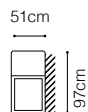

Domo - basic system elements

2.5FL-EN(2)-1(70)TVBB-BAR(9)ŚC-1D(5)SR
leather G-658

The height of the seat:

47 cm

The depth of the seat:

53 cm

The height of the furniture:

81 cm (with the headrest folded)

55 cm

The height of the furniture:

76 cm (with the headrest folded)

98 cm (with the headrest unfolded)

* additional information - page 197

Luciano - basic system elements

BAR PRO LC/ BAR PRO RC

BAR(2)LC/ BAR(2)RC

Plaza

1DFL-3QFBB-SSE-1BB-DOS(80)Š-1BBR
 fabric Mystic 11

Plaza - basic system elements

The height of the seat:

44 cm

The depth of the seat:

55 cmThe height of the furniture: **76 cm** (with the headrest folded)**98 cm** (with the headrest unfolded)