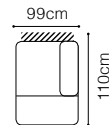

Camino - basic system elements

1(50)

1

1(70)

2

3F

3

1(50)L/1(50)R

1(60)L/1(60)R

1(70)L/1(70)R

2L/2R

3FL/3FR

3L/3R

1(50)BB

1(60)BB

1(70)BB

2BB

3FBB

3BB

1DL/1DR

1KL/1KR

KEL/KER

OTML/OTMR

2F

3QFBB

2FBB

E

SSE

SE(45)

2FL/2FR

3QFL/3QFR

ZAG

The height of the seat: **48 cm**
The depth of the seat: **54 cm**
The height of the furniture: **85 cm** (without headrest)
100 cm (with optional headrest)

* additional information - page 197