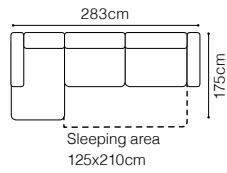

The height of the seat: **48 cm**
 The depth of the seat: **54 cm**
 The height of the furniture: **85 cm** (without headrest)
100 cm (with optional headrest)

* additional information - page 197

Stella

**3F**

Camelia

2.5QFL-OTM(4)SR
leather G-661

DIMENSIONS
2.5QFL-OTM(4)SR**OTM(4)SL-2.5QFR****TB**

The height of the seat:

46 cm

The depth of the seat:

57 cm

The height of the furniture:

OTM(10)SL-2.5QFR
leather G-659

DIMENSIONS
2.5QFL-OTM(10)SR**OTM(10)SL-2.5QFR****TB**

The height of the seat:

45 cm

The depth of the seat:

58 cm

The height of the furniture:

73 cm (with the headrest folded)**93 cm** (with the headrest unfolded)

2.5QFL-QTM(4)SR
leather G-657

DIMENSIONS
2.5QFL-1D(5)SR**1D(5)SL-2.5QFR****2.5QFL-OTM(4)SR****OTM(4)SL-2.5QFR****TB**The height of the seat: **46 cm**The depth of the seat: **57 cm**The height of the furniture: **72 cm** (with the headrest folded)**94 cm** (with the headrest unfolded)