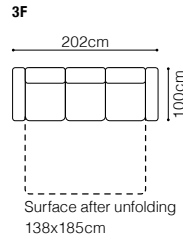

Calmo

BBL-2TVBB-E-3TVBB-BBR
leather G-613

Calmo - basic system elements

The height of the seat: **47 cm**
 The depth of the seat: **53 cm**
 The height of the furniture: **102 cm**

BSL-3TVBB-BSR and BSL-1TVBB-BSR
 leather G-000

FUNCTIONS

Possible side finish option

Standard side (BBL/BBR)

With wooden insert (BSL/BSR)

Choco

1TV and 3F
leather G-200

DIMENSIONS

The height of the seat: **47 cm**
 The depth of the seat (armchair): **55 cm**
 The depth of the seat (3F): **52 cm**
 The height of the furniture: **106 cm**