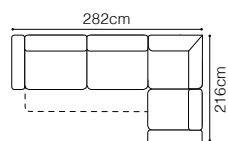

DIMENSIONS
2.5VL-OTM(4)R**OTM(4)L-2.5VR**

The height of the seat:

43 cm

The depth of the seat:

61-68 cm

The height of the furniture:

75 cm (with the headrest folded)**94 cm** (with the headrest unfolded)

**BASIC COLLECTION
ELEMENTS**