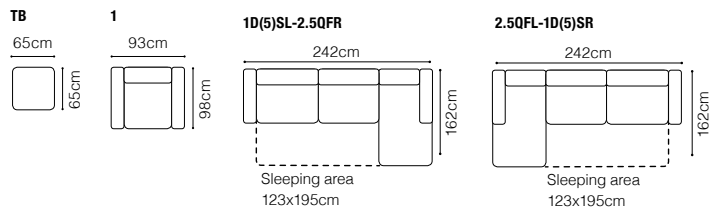

The height of the seat:

45 cm

The depth of the seat:

55 cm

The height of the furniture:

78 cm (with the headrest folded)**98 cm** (with the headrest unfolded)

**BASIC COLLECTION
ELEMENTS**
**2.5QFL-OTM(4)SR, leather G-220****FUNCTIONS****Movable headrest****Bedding container****Sleeping function DELFIN**

Lotos

2.5QFL-1D(2)SR
leather G-220

DIMENSIONS

The height of the seat: **44 cm**
 The depth of the seat: **58 cm**
 The height of the furniture: **79 cm** (with the headrest folded)
92 cm (with the headrest unfolded)

DIMENSIONS
2.5VL-OTM(4)R**OTM(4)L-2.5VR**

The height of the seat:

43 cm

The depth of the seat:

61-68 cm

The height of the furniture:

75 cm (with the headrest folded)**94 cm** (with the headrest unfolded)

**BASIC COLLECTION
ELEMENTS**