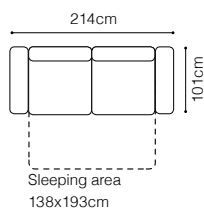

1(70)TVL-1(70)TVBB-OTM(11)R
leather G-105

DIMENSIONS
1(70)TVL/1(70)TVR
1(70)TVLe/1(70)TVRe

The height of the seat:
 The depth of the seat:
 The height of the furniture:

1(70)TVR
1(70)TVRe

46 cm
53 cm
81 cm (with the headrest folded)
96 cm (with the headrest unfolded)

3F+2xPODNE, 1

fabric Porto 34, optional cushions Porto 61

DIMENSIONS

The height of the seat:	49 cm
The depth of the seat (1):	50 cm
The depth of the seat (3F, 3FL/3FR):	59 cm
The height of the furniture:	87 cm

DIMENSIONS
2**2.5 F****2.5QFL-1DSR****1DSL-2.5QFR****2.5QFL-OTMSR****OTMSL-2.5QFR****MTD**

The height of the seat:

The depth of the seat:

The height of the furniture:

44 cm**56 cm****82 cm** (with headrest folded)**95 cm** (with headrest unfolded)**BASIC COLLECTION
ELEMENTS**