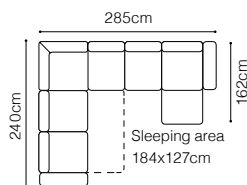

2.5QFL - SEF - 2SBB - 1D(1)SR