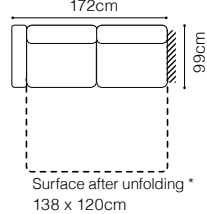

Camino - basic system elements

1(50)

1

1(70)

2

3F

3

1(50)L/1(50)R

1(60)L/1(60)R

1(70)L/1(70)R

2L/2R

3FL/3FR

3L/3R

1(50)BB

1(60)BB

1(70)BB

2BB

3FBB

3BB

1DL/1DR

1KL/1KR

KEL/KER

OTML/OTMR

2F

3QFBB

2FBB

E

SSE

SE(45)

2FL/2FR

3QFL/3QFR

ZAG

The height of the seat: **48 cm**
The depth of the seat: **54 cm**
The height of the furniture: **85 cm** (without headrest)
100 cm (with optional headrest)

* additional information - page 197