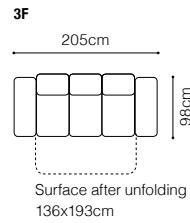

DIMENSIONS

The height of the seat: **47 cm**
The depth of the seat: **52 cm**
The height of the furniture: **97 cm**