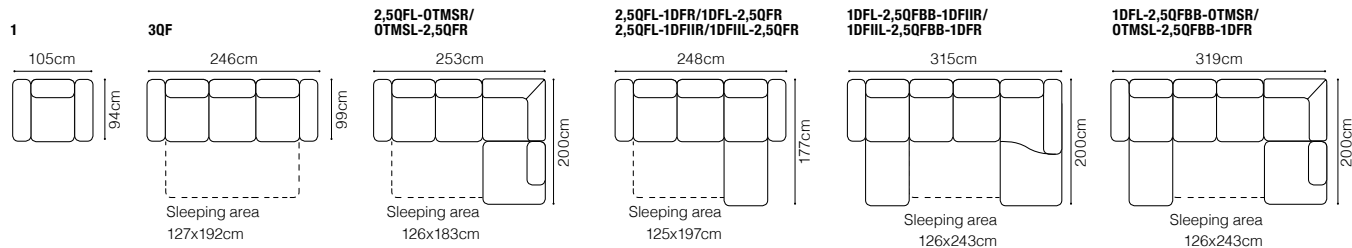

The height of the seat:

45 cm

The depth of the seat:

55 cm

The height of the furniture:

78 cm (with the headrest folded)**98 cm** (with the headrest unfolded)

**BASIC COLLECTION
ELEMENTS**
**2.5QFL-OTM(4)SR, leather G-220****FUNCTIONS****Movable headrest****Bedding container****Sleeping function DELFIN**

DIMENSIONS
2.5VL-OTM(4)R**OTM(4)L-2.5VR**

The height of the seat:

43 cm

The depth of the seat:

61-68 cm

The height of the furniture:

75 cm (with the headrest folded)**94 cm** (with the headrest unfolded)

**BASIC COLLECTION
ELEMENTS**

The height of the seat: **48 cm**
 The depth of the seat: **55 cm**
 The height of the furniture: **88 cm** (with the headrest folded)
99 cm (with the headrest unfolded)

**BASIC COLLECTION
ELEMENTS**

3QF, leather G-105

FUNCTIONS

Movable headrest

Bedding container

Sleeping function DELFIN

Arles

2.5QFL-1D(2)SR
leather G-220

DIMENSIONS
2.5QFL-1D(2)SR**1D(2)SL-2.5QFR****CUSHION**

The height of the seat:	45 cm
The depth of the seat:	57 cm
The height of the furniture:	80 cm (with the headrest folded)
	94 cm (with the headrest unfolded)
The thickness of the cushion:	12 cm