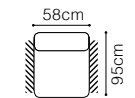

Lido - basic system elements

2L/2R
2SL/2SR

2/2S

2F

3

3F

2BB/2SBB

2FL/2FR

2FBB

3FL/3FR

3FL/3FR

3L/3R

3BB

1

1L/1R

1BB

OTML/OTMR

OTMSL/OTMSR

1DFL/1DFR

KEL/KER

ES

ZAG

MTD / MTDS

BARŚm

BAR Ś

BAR L / BAR R

The height of the seat:

The depth of the seat:

The height of the furniture:

47 cm

52 cm

91 cm (without headrest)

102 cm (with optional headrest)

FUNCTIONS