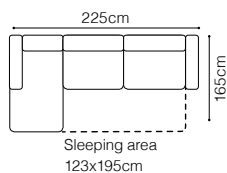

1D(2)SL-2.5QFR

CUSHION

The height of the seat:	45 cm
The depth of the seat:	57 cm
The height of the furniture:	80 cm (with the headrest folded)
	94 cm (with the headrest unfolded)
The thickness of the cushion:	12 cm

BASIC COLLECTION ELEMENTS