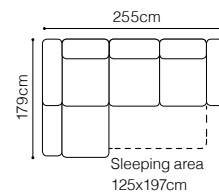

1D(3)SL-2.5QFR