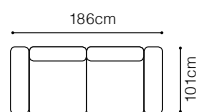

DIMENSIONS
2**2.5 F****2.5QFL-1DSR****1DSL-2.5QFR****2.5QFL-OTMSR****OTMSL-2.5QFR****MTD**

The height of the seat:

The depth of the seat:

The height of the furniture:

44 cm**56 cm****82 cm** (with headrest folded)**95 cm** (with headrest unfolded)**BASIC COLLECTION
ELEMENTS**