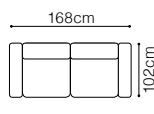

FUNCTIONS

DIMENSIONS

1TV/
1TVb/
1TVblok

1

2/2S

3

3F

Surface after
unfolding
138x185cm

3FL-E-2SR

Surface after
unfolding
138x185cm

2SL-E-3FR

Surface after
unfolding
138x185cm

The height of the seat:

48 cm

The depth of the seat:

53 cm

The height of the furniture:

101 cm