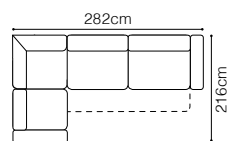

DIMENSIONS
2.5VL-OTM(4)R**OTM(4)L-2.5VR**

The height of the seat:

43 cm

The depth of the seat:

61-68 cm

The height of the furniture:

75 cm (with the headrest folded)**94 cm** (with the headrest unfolded)

**BASIC COLLECTION
ELEMENTS**