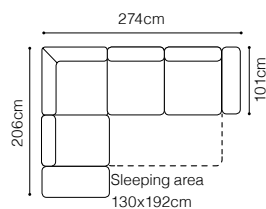

1(70)TVL-1(70)TVBB-OTM(11)R
leather G-105

DIMENSIONS
1(70)TVL/1(70)TVR
1(70)TVLe/1(70)TVRe

The height of the seat:
 The depth of the seat:
 The height of the furniture:

1(70)TVR
1(70)TVRe

46 cm
53 cm
81 cm (with the headrest folded)
96 cm (with the headrest unfolded)

DIMENSIONS
2**2.5 F****2.5QFL-1DSR****1DSL-2.5QFR****2.5QFL-OTMSR****OTMSL-2.5QFR****MTD**

The height of the seat:

The depth of the seat:

The height of the furniture:

44 cm**56 cm****82 cm** (with headrest folded)**95 cm** (with headrest unfolded)**BASIC COLLECTION
ELEMENTS**