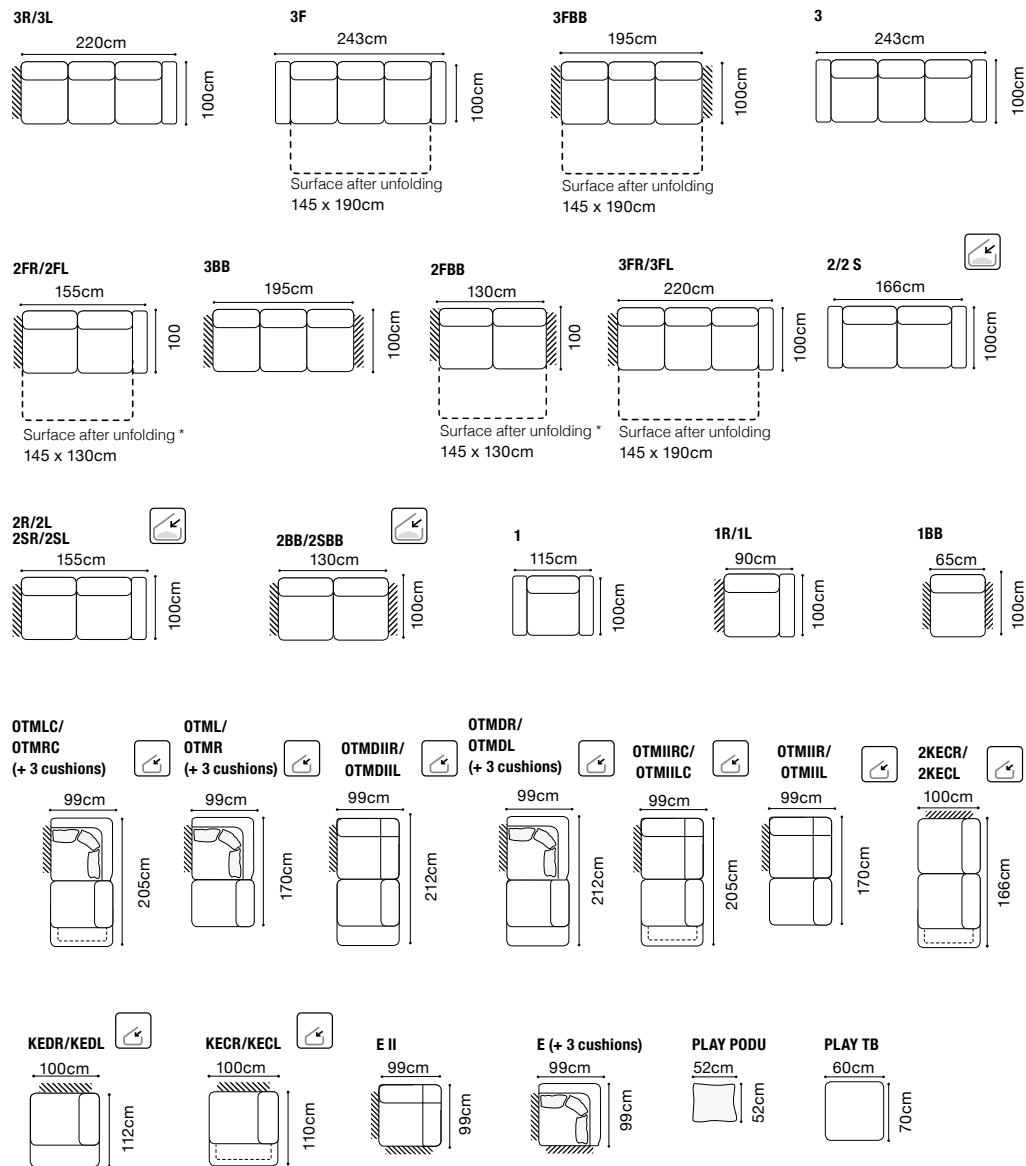

The height of the seat:

46 cm

The depth of the seat:

56 cm

The height of the furniture:

78 cm (with the headrest folded)

99 cm (with the headrest unfolded)

* additional information - page 197

EXAMPLES OF
CONFIGURATION

OTMLC-2FR, leather G-105

1, leather G-000

Play - basic system elements

The height of the seat: **40 cm**
 The depth of the seat: **57 cm**
 The height of the furniture: **82 cm** (with the headrest folded)
95 cm (with the headrest unfolded)