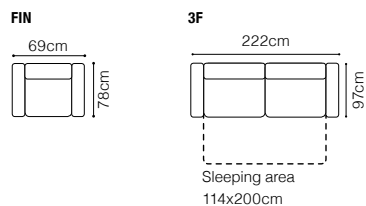

DIMENSIONS

The height of the seat:	43 cm
The depth of the seat (3F):	61 cm
The depth of the seat (FIN):	49 cm
The height of the furniture (1):	108 cm
The height of the furniture (3F):	108 cm

BASIC COLLECTION ELEMENTS