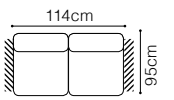

Lido - basic system elements

2L/2R
2SL/2SR

2/2S

2F

3

3F

2BB/2SBB

2FL/2FR

2FBB

3FL/3FR

3FL/3FR

3L/3R

3BB

1

1L/1R

1BB

OTML/OTMR

OTMSL/OTMSR

1DFL/1DFR

KEL/KER

ES

ZAG

MTD / MTDS

BARŚm

BAR Ś

BAR L / BAR R

The height of the seat:

The depth of the seat:

The height of the furniture:

47 cm

52 cm

91 cm (without headrest)

102 cm (with optional headrest)

FUNCTIONS