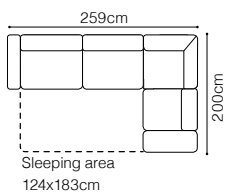

DIMENSIONS
2**2.5 F****2.5QFL-1DSR****1DSL-2.5QFR****2.5QFL-OTMSR****OTMSL-2.5QFR****MTD**

The height of the seat:

The depth of the seat:

The height of the furniture:

44 cm**56 cm****82 cm** (with headrest folded)**95 cm** (with headrest unfolded)**BASIC COLLECTION
ELEMENTS**

**OTMDL/OTMR
OTMLm/OTMRm
(+ 3 cushions)**

The height of the seat:

44 cm

The depth of the seat:

60 cm

The height of the furniture:

84 cm (with the headrest folded)
94 cm (with the headrest unfolded)
2.5

2.5QFL/2.5QFR

Bedding container

Sleeping function DELFIN

Movable armrest

Credo

OTMSL-2.5QFR
fabric Soft 20 and Aston 5

DIMENSIONS
2.5QFL-OTMSR**OTMSL-2.5QFR****2.5QFL-1DSR****1DSL-2.5QFR****MTD**

The height of the seat: **44 cm**
 The depth of the seat: **57 cm**
 The height of the furniture: **86 cm** (with the headrest folded)
95 cm (with the headrest unfolded)