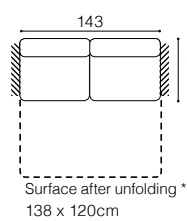

Camino - basic system elements

1(50)

1

1(70)

2

3F

3

1(50)L/1(50)R

1(60)L/1(60)R

1(70)L/1(70)R

2L/2R

3FL/3FR

3L/3R

1(50)BB

1(60)BB

1(70)BB

2BB

3FBB

3BB

1DL/1DR

1KL/1KR

KEL/KER

OTML/OTMR

2F

3QFBB

2FBB

E

SSE

SE(45)

2FL/2FR

3QFL/3QFR

ZAG

The height of the seat: **48 cm**
The depth of the seat: **54 cm**
The height of the furniture: **85 cm** (without headrest)
100 cm (with optional headrest)

* additional information - page 197