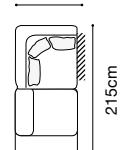

**OTMDL/OTMR
OTMLm/OTMRm
(+ 3 cushions)**