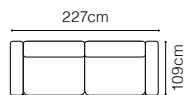

The sleeping area
138x185cm

ARMREST PILLOW

The height of the seat: **45 cm**
 The depth of the seat: **57 cm**
 The height of the furniture: **81 cm** (without headrest)
93 cm (with headrest)

**BASIC COLLECTION
ELEMENTS**