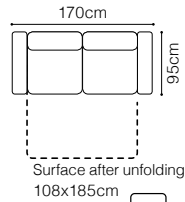

Lido - basic system elements

2L/2R
2SL/2SR

2/2S

2F

3

3F

2BB/2SBB

2FL/2FR

2FBB

3FL/3FR

3FL/3FR

3L/3R

3BB

1

1L/1R

1BB

OTML/OTMR

OTMSL/OTMSR

1DFL/1DFR

KEL/KER

ES

ZAG

MTD / MTDS

BARŚm

BAR Ś

BAR L / BAR R

The height of the seat:

The depth of the seat:

The height of the furniture:

47 cm

52 cm

91 cm (without headrest)

102 cm (with optional headrest)

FUNCTIONS