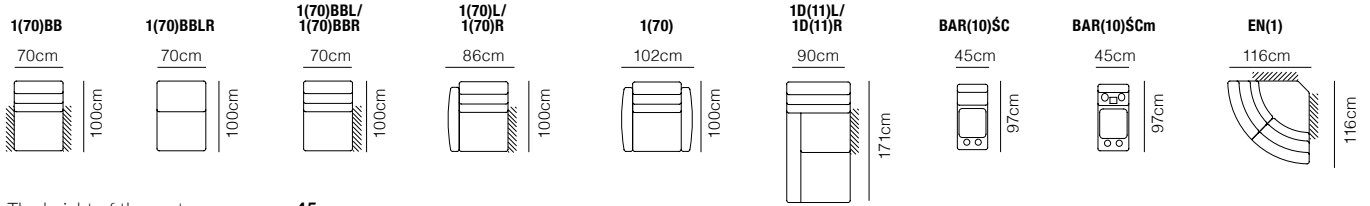

EXAMPLES OF
CONFIGURATION

OTMLC-2FR, leather G-105

1, leather G-000

Play - basic system elements

The height of the seat: **40 cm**
 The depth of the seat: **57 cm**
 The height of the furniture: **82 cm** (with the headrest folded)
95 cm (with the headrest unfolded)

* additional information - page 197

NEW

Ponte

1(70)L-EN(1)-1(70)BB-1(70)BB-BAR(10)ŚCm-1D(11)R
 leather G-649

Ponte - basic system elements

The height of the seat: **45 cm**
 The depth of the seat: **56 cm**
 The height of the furniture: **98 cm**