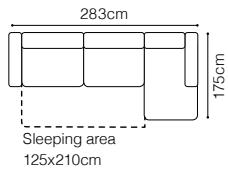

The height of the seat: **48 cm**
 The depth of the seat: **54 cm**
 The height of the furniture: **85 cm** (without headrest)
100 cm (with optional headrest)

* additional information - page 197

Stella

**3F**

Camelia

2.5QFL-OTM(4)SR
leather G-661

DIMENSIONS
2.5QFL-OTM(4)SR**OTM(4)SL-2.5QFR****TB**

The height of the seat:

46 cm

The depth of the seat:

57 cm

The height of the furniture:

OTM(10)SL-2.5QFR
leather G-659

DIMENSIONS
2.5QFL-OTM(10)SR**OTM(10)SL-2.5QFR****TB**

The height of the seat:

45 cm

The depth of the seat:

58 cm

The height of the furniture:

73 cm (with the headrest folded)**93 cm** (with the headrest unfolded)

2.5QFL-QTM(4)SR
leather G-657

DIMENSIONS
2.5QFL-1D(5)SR**1D(5)SL-2.5QFR****2.5QFL-OTM(4)SR****OTM(4)SL-2.5QFR****TB**The height of the seat: **46 cm**The depth of the seat: **57 cm**The height of the furniture: **72 cm** (with the headrest folded)**94 cm** (with the headrest unfolded)