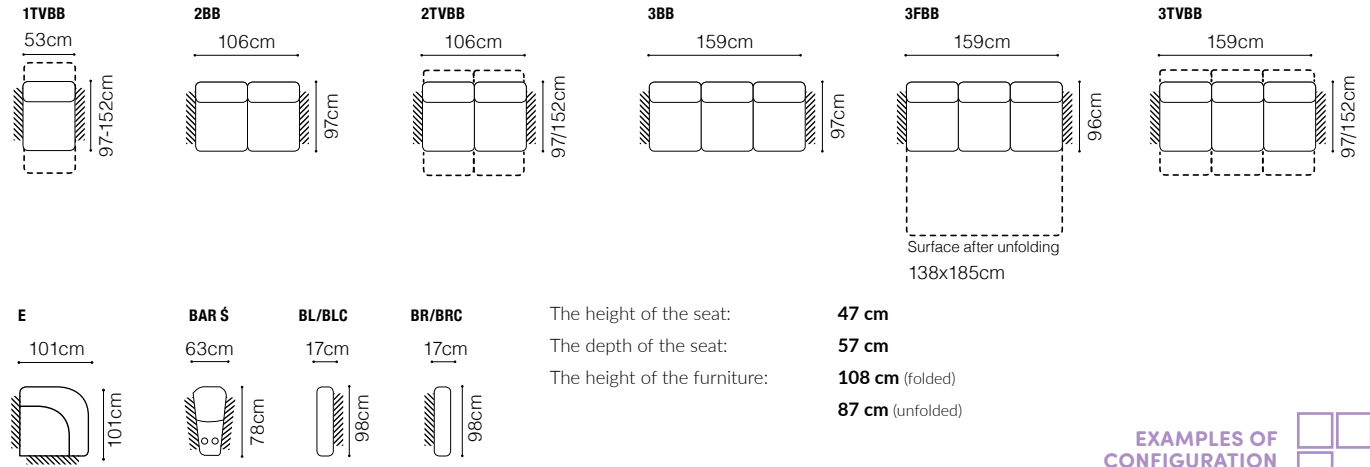

Tivoli - basic system elements

BL-1TVBB-BR