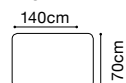

Sono - basic system elements

1L/1R

1BB

KEL/KER

2KEL/2KER

1DSL/1DSR

**OTMDL/OTMR
OTMLm/OTMRm
(+ 3 cushions)**

The height of the seat:

44 cm

The depth of the seat:

60 cm

The height of the furniture:

84 cm (with the headrest folded)

94 cm (with the headrest unfolded)

2.5

2.5QFL/2.5QFR

SSEII/SSEIIIm

**SSE/SSEm
(+3 cushions)**

SONO PODU

TBS

TBS

**EXAMPLES OF
CONFIGURATION**

FUNCTIONS