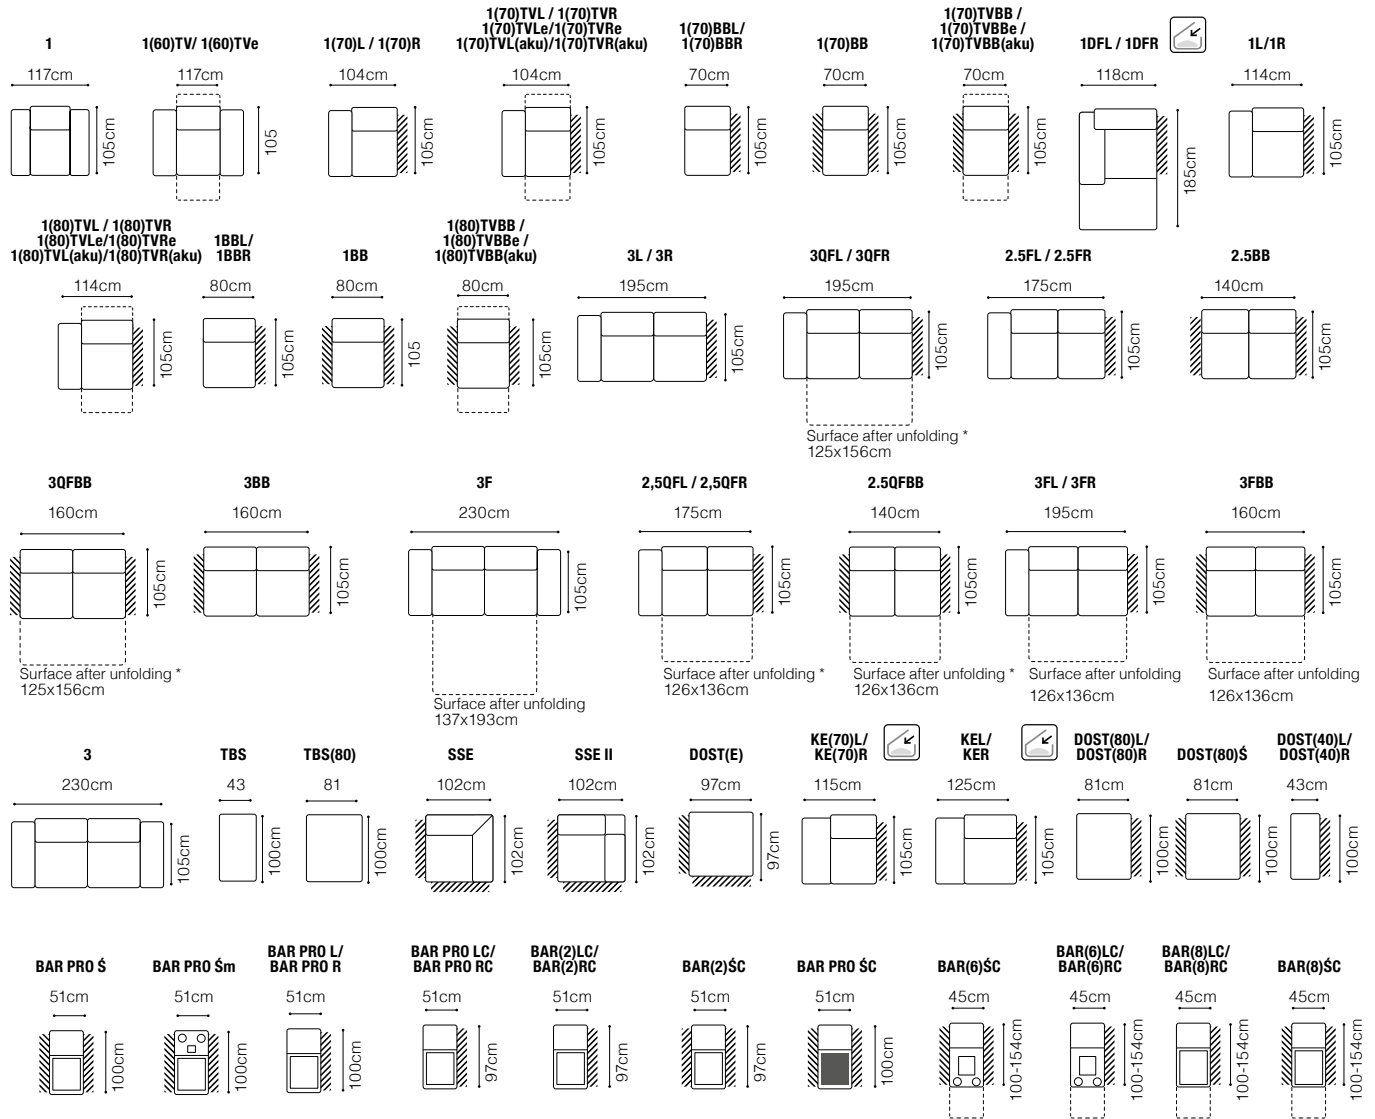

55 cm

The height of the furniture:

76 cm (with the headrest folded)

98 cm (with the headrest unfolded)

* additional information - page 197

Luciano - basic system elements

BAR PRO LC/ BAR PRO RC

BAR(2)LC/ BAR(2)RC

Plaza

1DFL-3QFBB-SSE-1BB-DOS(80)Š-1BBR
 fabric Mystic 11

Plaza - basic system elements

The height of the seat:

44 cm

The depth of the seat:

55 cmThe height of the furniture: **76 cm** (with the headrest folded)**98 cm** (with the headrest unfolded)