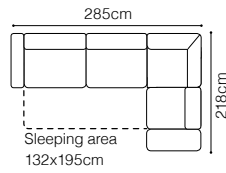

The height of the seat: **48 cm**
 The depth of the seat: **54 cm**
 The height of the furniture: **85 cm** (without headrest)
100 cm (with optional headrest)

* additional information - page 197

Stella

**3F**

Camelia

2.5QFL-OTM(4)SR
leather G-661

DIMENSIONS
2.5QFL-OTM(4)SR**OTM(4)SL-2.5QFR****TB**

The height of the seat:

46 cm

The depth of the seat:

57 cm

The height of the furniture:

OTM(10)SL-2.5QFR
leather G-659

DIMENSIONS
2.5QFL-OTM(10)SR**OTM(10)SL-2.5QFR****TB**

The height of the seat:

45 cm

The depth of the seat:

58 cm

The height of the furniture:

73 cm (with the headrest folded)**93 cm** (with the headrest unfolded)

2.5QFL-QTM(4)SR
leather G-657

DIMENSIONS
2.5QFL-1D(5)SR**1D(5)SL-2.5QFR****2.5QFL-OTM(4)SR****OTM(4)SL-2.5QFR****TB**The height of the seat: **46 cm**The depth of the seat: **57 cm**The height of the furniture: **72 cm** (with the headrest folded)**94 cm** (with the headrest unfolded)