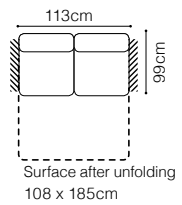

Camino - basic system elements

1(50)

1

1(70)

2

3F

3

1(50)L/1(50)R

1(60)L/1(60)R

1(70)L/1(70)R

2L/2R

3FL/3FR

3L/3R

1(50)BB

1(60)BB

1(70)BB

2BB

3FBB

3BB

1DL/1DR

1KL/1KR

KEL/KER

OTML/OTMR

2F

3QFBB

2FBB

E

SSE

SE(45)

2FL/2FR

3QFL/3QFR

ZAG

The height of the seat: **48 cm**
The depth of the seat: **54 cm**
The height of the furniture: **85 cm** (without headrest)
100 cm (with optional headrest)

* additional information - page 197