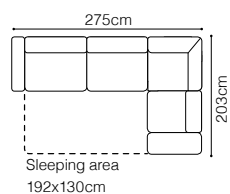

DIMENSIONS
2**2.5 F****2.5QFL-1DSR****1DSL-2.5QFR****2.5QFL-OTMSR****OTMSL-2.5QFR****MTD**

The height of the seat:

The depth of the seat:

The height of the furniture:

44 cm**56 cm****82 cm** (with headrest folded)**95 cm** (with headrest unfolded)**BASIC COLLECTION
ELEMENTS**

57 cm

The height of the furniture:

82 cm (with the headrest folded)

97 cm (with the headrest unfolded)

BASIC COLLECTION
ELEMENTS

2SL-EN(2)-2.5QFR, leather G-160

FUNCTIONS

Movable headrest

Bedding container

Sleeping function DELFIN

Malpensa

OTMSL-2.5QFR

leather G-220, optional cushions, fabric MAGU JET 204

DIMENSIONS
2.5QFL-OTMSR**OTMSL-2.5QFR****MTD**

The height of the seat:

45 cm

The depth of the seat:

56 cm

The height of the furniture:

81 cm (with the headrest folded)**95 cm** (with the headrest unfolded)
BASIC COLLECTION
ELEMENTS

OTMSL-2.5QFR, leather G-220

FUNCTIONS

Movable headrest