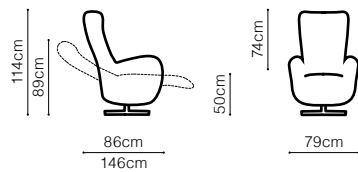

DIMENSIONS

The height of the seat:	43 cm
The depth of the seat (3F):	61 cm
The depth of the seat (FIN):	49 cm
The height of the furniture (1):	108 cm
The height of the furniture (3F):	108 cm

BASIC COLLECTION ELEMENTS

1

TB(100)

Bibbi

DIMENSIONS

The height of the seat: **44 cm**

The height of the furniture: **80 cm**

leather G-615

DIMENSIONS

The height of the seat:

42 cm

The height of the furniture:

88 cm (unfolded)

103 cm (folded)

Orio

leather G-614

SEE THE
MOVIE

Arosa

DIMENSIONS

The depth of the seat: **55 cm**

leather G-638

DIMENSIONS

The depth of the seat: **55 cm**

Frida

leather G-619