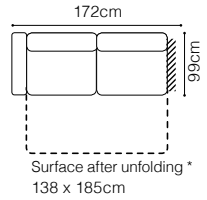

1(50)L/1(50)R

1(60)L/1(60)R

1(70)L/1(70)R

2L/2R

3FL/3FR