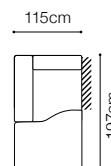

Sono - basic system elements

1L/1R

1BB

KEL/KER

2KEL/2KER

1DSL/1DSR

**OTMDL/OTMR
OTMLm/OTMRm
(+ 3 cushions)**

The height of the seat:

44 cm

The depth of the seat:

60 cm

The height of the furniture:

84 cm (with the headrest folded)

94 cm (with the headrest unfolded)

2.5

2.5QFL/2.5QFR

SSEII/SSEIIIm

**SSE/SSEm
(+3 cushions)**

SONO PODU

TBS

TBS

**EXAMPLES OF
CONFIGURATION**

FUNCTIONS