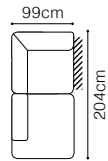

Lido - basic system elements

2L/2R
2SL/2SR

2/2S

2F

3

3F

2BB/2SBB

2FL/2FR

2FBB

3FL/3FR

3FL/3FR

3L/3R

3BB

1

1L/1R

1BB

OTML/OTMR

OTMSL/OTMSR

1DFL/1DFR

KEL/KER

ES

ZAG

MTD / MTDS

BARŚm

BAR Ś

BAR L / BAR R

The height of the seat:

The depth of the seat:

The height of the furniture:

47 cm

52 cm

91 cm (without headrest)

102 cm (with optional headrest)

FUNCTIONS