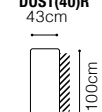

Domo - basic system elements

2.5FL-EN(2)-1(70)TVBB-BAR(9)ŚC-1D(5)SR
leather G-658

The height of the seat:

47 cm

The depth of the seat:

53 cm

The height of the furniture:

81 cm (with the headrest folded)

55 cm

The height of the furniture:

76 cm (with the headrest folded)

98 cm (with the headrest unfolded)

* additional information - page 197

Luciano - basic system elements

BAR PRO LC/ BAR PRO RC

BAR(2)LC/ BAR(2)RC

BAR(2)\$C

BAR PRO \$C

BAR(6)\$C

BAR(6)LC/ BAR(6)RC

BAR(8)LC/ BAR(8)RC

BAR(8)\$C

DOST(80)\$

DOST(40)L/ DOST(40)R

Plaza

1DFL-3QFBB-SSE-1BB-DOS(80)Š-1BBR
 fabric Mystic 11

Plaza - basic system elements

The height of the seat:

44 cm

The depth of the seat:

55 cmThe height of the furniture: **76 cm** (with the headrest folded)**98 cm** (with the headrest unfolded)