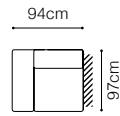

DIMENSIONS

1(70)TVL/1(70)TVR
1(70)TVLe/1(70)TVRe

The height of the seat:
The depth of the seat:
The height of the furniture:

1(70)TVR
1(70)TVRe

46 cm
53 cm
81 cm (with the headrest folded)
96 cm (with the headrest unfolded)

1(70)L/1(70)R

1(70)BB

OTM(11)L/OTM(11)R
OTM(11)SL/OTM(11)SR

FUNCTIONS

BASIC COLLECTION
ELEMENTS