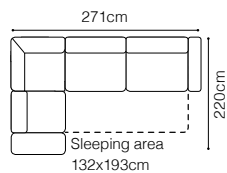

The height of the seat: **48 cm**
 The depth of the seat: **54 cm**
 The height of the furniture: **85 cm** (without headrest)
100 cm (with optional headrest)

* additional information - page 197

Stella

**3F**

Latina

KE70(2)L-EN(9)-2SR
leather G-613

FUNCTIONS

Bedding container

Relaxation function

Movable headrests

Latina - basic system elements

The height of the seat: **46 cm**
 The depth of the seat: **54 cm**
 The height of the furniture: **82 cm** (with the headrest folded)
103 cm (with the headrest unfolded)

The height of the seat:
The depth of the seat:
The height of the furniture:

47 cm
55 cm
87 cm (with the headrest folded)
104 cm (with the headrest unfolded)

Toledo

3FL-E-1(80)TVBB-1(80)R
leather G-100

FUNCTIONS

Camelia

2.5QFL-OTM(4)SR
leather G-661

DIMENSIONS
2.5QFL-OTM(4)SR**OTM(4)SL-2.5QFR****TB**

The height of the seat:

46 cm

The depth of the seat:

57 cm

The height of the furniture: