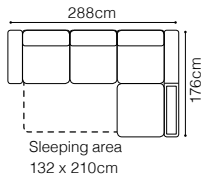

The height of the seat: **48 cm**
 The depth of the seat: **54 cm**
 The height of the furniture: **85 cm** (without headrest)
100 cm (with optional headrest)

* additional information - page 197

Stella

**3F**

OTM(10)SL-2.5QFR
leather G-659

DIMENSIONS
2.5QFL-OTM(10)SR**OTM(10)SL-2.5QFR****TB**

The height of the seat:

45 cm

The depth of the seat:

58 cm

The height of the furniture:

73 cm (with the headrest folded)**93 cm** (with the headrest unfolded)

2.5QFL-QTM(4)SR
leather G-657

DIMENSIONS
2.5QFL-1D(5)SR**1D(5)SL-2.5QFR****2.5QFL-OTM(4)SR****OTM(4)SL-2.5QFR****TB**The height of the seat: **46 cm**The depth of the seat: **57 cm**The height of the furniture: **72 cm** (with the headrest folded)**94 cm** (with the headrest unfolded)

Move

1DSL-2.5QFP+2xZAG
leather G-658, optional removable headrests

DIMENSIONS

2.5QFL-1DSRC

1DSL-2.5QFR

ZAG

The height of the seat:

44 cm