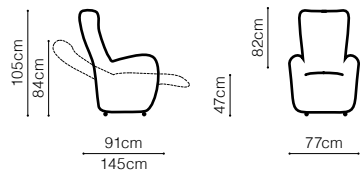

DIMENSIONS

The height of the seat:	43 cm
The depth of the seat (3F):	61 cm
The depth of the seat (FIN):	49 cm
The height of the furniture (1):	108 cm
The height of the furniture (3F):	108 cm

BASIC COLLECTION ELEMENTS

The height of the seat:

42 cm

The height of the furniture:

88 cm (unfolded)

103 cm (folded)

Orio

leather G-614

SEE THE
MOVIE

Arosa

DIMENSIONS

The depth of the seat: **55 cm**

leather G-638

DIMENSIONS

The depth of the seat: **55 cm**

Frida

leather G-619

Inari

DIMENSIONS

The depth of the seat: **48 cm**

leather G-659

DIMENSIONS

The depth of the seat: **56 cm**

Tom

leather G-180