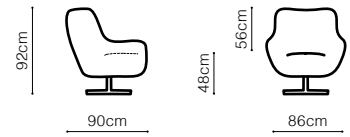

DIMENSIONS

The height of the seat:	43 cm
The depth of the seat (3F):	61 cm
The depth of the seat (FIN):	49 cm
The height of the furniture (1):	108 cm
The height of the furniture (3F):	108 cm

BASIC COLLECTION ELEMENTS

The depth of the seat: **55 cm**

fabric Mystic 34

DIMENSIONS

The depth of the seat: **53 cm**

Sorizo

leather G-659

Boss

DIMENSIONS