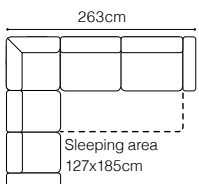

The height of the seat: **48 cm**
 The depth of the seat: **54 cm**
 The height of the furniture: **85 cm** (without headrest)
100 cm (with optional headrest)

* additional information - page 197

Stella

**3F**

2.5QFL-QTM(4)SR
leather G-657

DIMENSIONS
2.5QFL-1D(5)SR**1D(5)SL-2.5QFR****2.5QFL-OTM(4)SR****OTM(4)SL-2.5QFR****TB**The height of the seat: **46 cm**The depth of the seat: **57 cm**The height of the furniture: **72 cm** (with the headrest folded)**94 cm** (with the headrest unfolded)

The depth of the seat:

55 cm

The height of the furniture:

89 cm (without headrest)

107 cm (with optional headrest)

BASIC COLLECTION ELEMENTS

2.5QFL-1DSRC+3xZAG, leather G-658

2.5QFL-1DSRC+2xZAG
leather G-658

FUNCTIONS

Movable backrests

Movable headrests

Sleeping function DELFIN

Coco

2.5QFLY-1DFR+1xZAG (with side compartment)
leather G-648, optional removable headrest

DIMENSIONS
2.5QFL-1DFR**1DFL-2.5QFR****2.5QFL-SSE-2SR****2SL-SSE-2.5QFR****1DFL-2.5QFBB-SSE-2SP****2SL-SSE-2.5QFBB-1DFP****ZAG**The height of the seat: **47 cm**The depth of the seat: **55 cm**The height of the furniture: **85 cm** (without headrest)**97 cm** (with optional headrest)