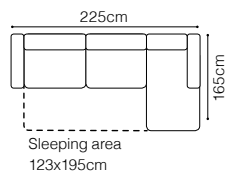

The height of the seat:

45 cm

The depth of the seat:

55 cm

The height of the furniture:

78 cm (with the headrest folded)**98 cm** (with the headrest unfolded)

**BASIC COLLECTION
ELEMENTS**
**2.5QFL-OTM(4)SR, leather G-220****FUNCTIONS****Movable headrest****Bedding container****Sleeping function DELFIN**

DIMENSIONS
2.5VL-OTM(4)R**OTM(4)L-2.5VR**

The height of the seat:

43 cm

The depth of the seat:

61-68 cm

The height of the furniture:

75 cm (with the headrest folded)**94 cm** (with the headrest unfolded)

**BASIC COLLECTION
ELEMENTS**

The height of the seat: **48 cm**
 The depth of the seat: **55 cm**
 The height of the furniture: **88 cm** (with the headrest folded)
99 cm (with the headrest unfolded)

**BASIC COLLECTION
ELEMENTS**

3QF, leather G-105

FUNCTIONS

Movable headrest

Bedding container

Sleeping function DELFIN

Arles

2.5QFL-1D(2)SR
leather G-220

DIMENSIONS
2.5QFL-1D(2)SR**1D(2)SL-2.5QFR****CUSHION**

The height of the seat:	45 cm
The depth of the seat:	57 cm
The height of the furniture:	80 cm (with the headrest folded)
	94 cm (with the headrest unfolded)
The thickness of the cushion:	12 cm