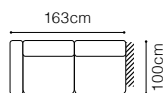

DIMENSIONS

2L/2R
2SL/2SR

2.5L/2.5R

2.5QFL/2.5QFR

OTM(4)L/OTM(4)R
OTM(4)SL/OTM(4)SR

EN(2)

The height of the seat:

45 cm

The depth of the seat:

57 cm

The height of the furniture:

82 cm (with the headrest folded)

97 cm (with the headrest unfolded)

BASIC COLLECTION
ELEMENTS

FUNCTIONS