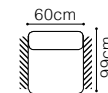

Camino - basic system elements

1(50)

1

1(70)

2

3F

3

1(50)L/1(50)R

1(60)L/1(60)R

1(70)L/1(70)R

2L/2R

3FL/3FR

3L/3R

1(50)BB

1(60)BB

1(70)BB

2BB

3FBB

3BB

1DL/1DR

1KL/1KR

KEL/KER

OTML/OTMR

2F

3QFBB

2FBB

E

SSE

SE(45)

2FL/2FR

3QFL/3QFR

ZAG

The height of the seat: **48 cm**
The depth of the seat: **54 cm**
The height of the furniture: **85 cm** (without headrest)
100 cm (with optional headrest)

* additional information - page 197