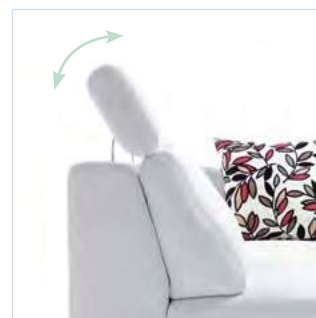

Movable headrests