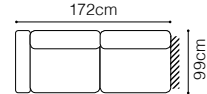

Camino - basic system elements

1(50)

1

1(70)

2

3F

3

1(50)L/1(50)R

1(60)L/1(60)R

1(70)L/1(70)R

2L/2R

3FL/3FR

3L/3R

1(50)BB

1(60)BB

1(70)BB

2BB

3FBB

3BB

1DL/1DR

1KL/1KR

KEL/KER

OTML/OTMR

2F

3QFBB

2FBB

E

SSE

SE(45)

2FL/2FR

3QFL/3QFR

ZAG

The height of the seat: **48 cm**
The depth of the seat: **54 cm**
The height of the furniture: **85 cm** (without headrest)
100 cm (with optional headrest)

* additional information - page 197