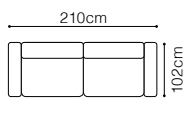

FUNCTIONS

DIMENSIONS

1TV/
1TVb/
1TVblok

1

2/2S

3

3F

Surface after
unfolding
138x185cm

3FL-E-2SR

Surface after
unfolding
138x185cm

2SL-E-3FR

Surface after
unfolding
138x185cm

The height of the seat:

48 cm

The depth of the seat:

53 cm

The height of the furniture:

101 cm