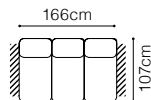

3FL/3FR

Surface after
unfolding
196x137cm

3BB

3FBB

Surface after
unfolding
196x137cm

3F

Surface after
unfolding
196x137cm

The height of the seat:

46 cm

The depth of the seat:

56 cm

The height of the furniture:

88 cm (with the headrest folded)

97 cm (with the headrest unfolded)