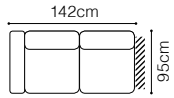

Lido - basic system elements

2L/2R
2SL/2SR