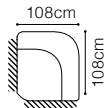

Camino - basic system elements

1(50)

1

1(70)

2

3F

3

1(50)L/1(50)R

1(60)L/1(60)R

1(70)L/1(70)R

2L/2R

3FL/3FR

3L/3R

1(50)BB

1(60)BB

1(70)BB

2BB

3FBB

3BB

1DL/1DR

1KL/1KR

KEL/KER

OTML/OTMR

2F

3QFBB

2FBB

E

SSE

SE(45)

2FL/2FR

3QFL/3QFR

ZAG

The height of the seat: **48 cm**
The depth of the seat: **54 cm**
The height of the furniture: **85 cm** (without headrest)
100 cm (with optional headrest)

* additional information - page 197