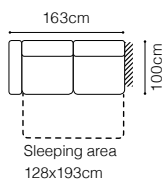

DIMENSIONS
2**2.5 F****2.5QFL-1DSR****1DSL-2.5QFR****2.5QFL-OTMSR****OTMSL-2.5QFR****MTD**

The height of the seat:

The depth of the seat:

The height of the furniture:

44 cm**56 cm****82 cm** (with headrest folded)**95 cm** (with headrest unfolded)**BASIC COLLECTION
ELEMENTS**

DIMENSIONS
2L/2R
2SL/2SR

2.5L/2.5R

2.5QFL/2.5QFR

OTM(4)L/OTM(4)R
OTM(4)SL/OTM(4)SR

EN(2)

The height of the seat:

45 cm

The depth of the seat: