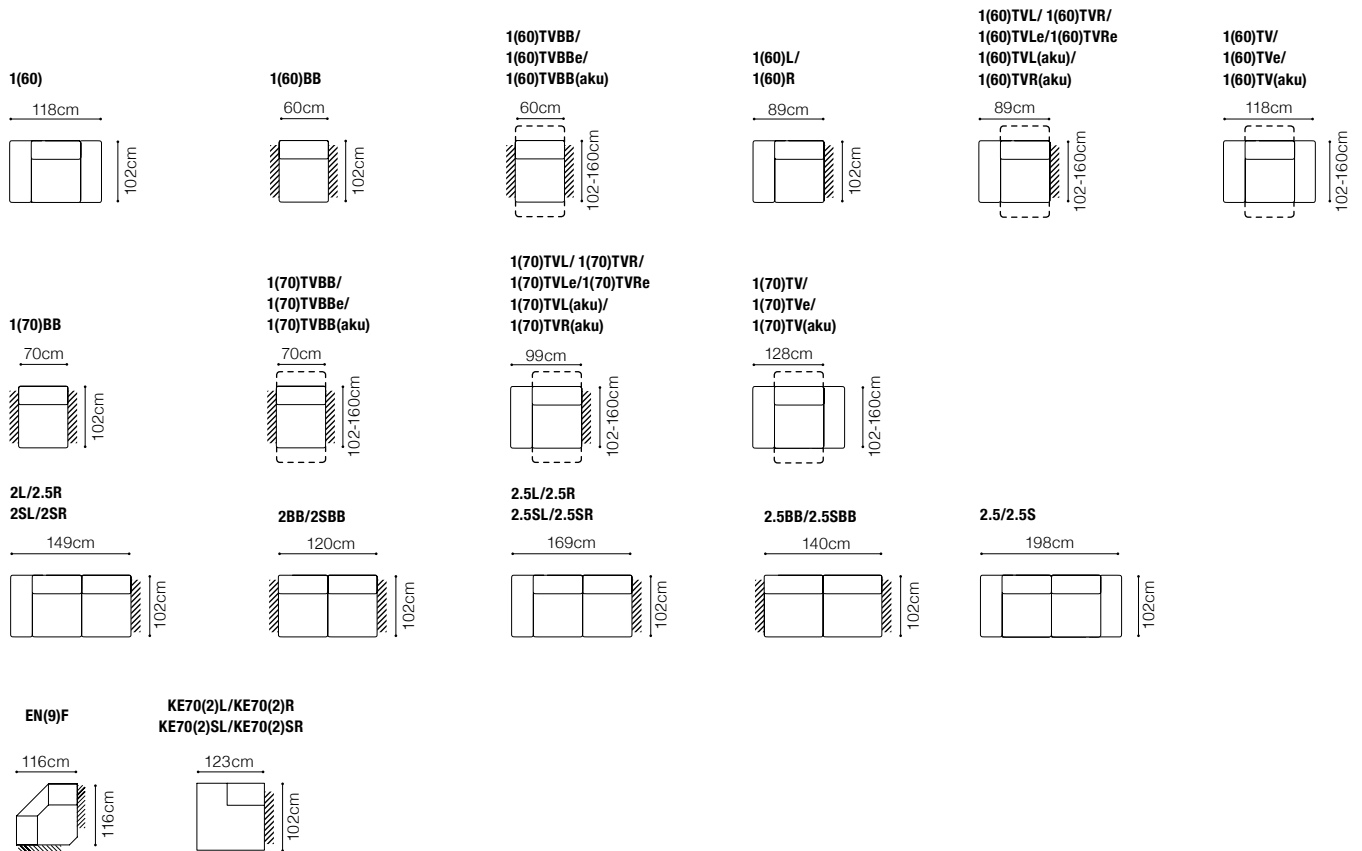

Latina

KE70(2)L-EN(9)-2SR
leather G-613

FUNCTIONS

Bedding container

Relaxation function

Movable headrests

Latina - basic system elements

The height of the seat: **46 cm**
 The depth of the seat: **54 cm**
 The height of the furniture: **82 cm** (with the headrest folded)
103 cm (with the headrest unfolded)