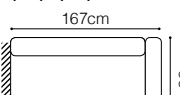

(167)L/(167)R