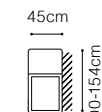

Luciano - basic system elements