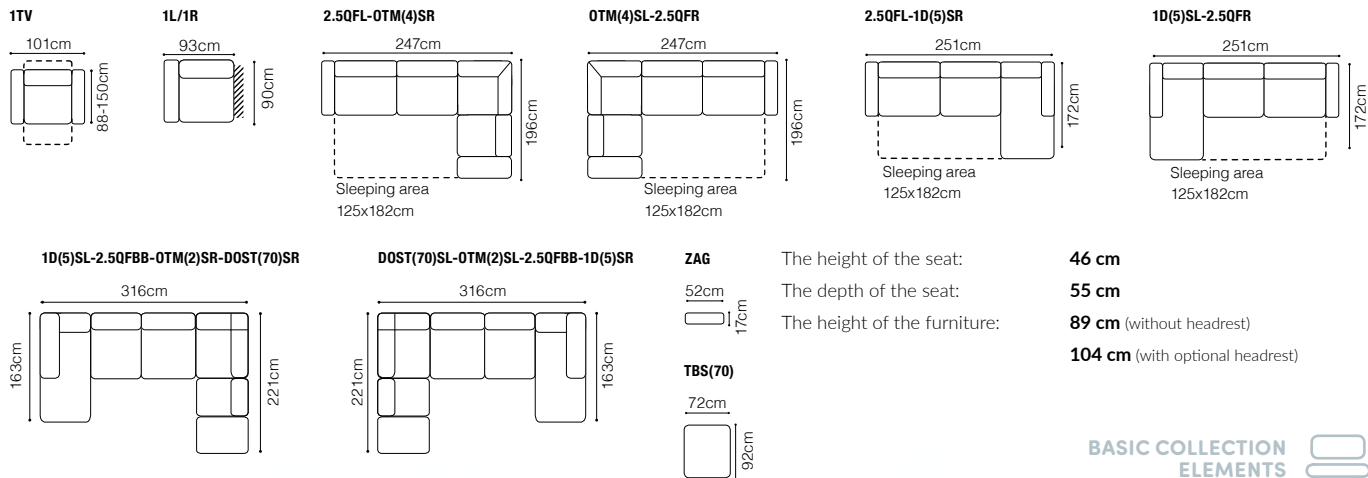

DIMENSIONS

1D(5)SL-2.5QFR+3xZAG, fabric Bella 03