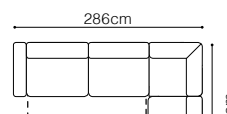

Surface after
unfolding
138x185cm

3FL-E-2SR