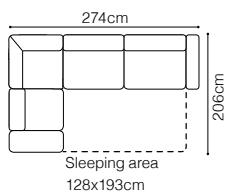

DIMENSIONS
2**2.5 F****2.5QFL-1DSR****1DSL-2.5QFR****2.5QFL-OTMSR****OTMSL-2.5QFR****MTD**

The height of the seat:

The depth of the seat:

The height of the furniture:

44 cm**56 cm****82 cm** (with headrest folded)**95 cm** (with headrest unfolded)**BASIC COLLECTION
ELEMENTS**

The depth of the seat:

56 cm

The height of the furniture:

81 cm (with the headrest folded)**95 cm** (with the headrest unfolded)
BASIC COLLECTION
ELEMENTS

OTMSL-2.5QFR, leather G-220

FUNCTIONS

Movable headrest

Movable armrest

Bedding container

Sleeping function DELFIN

Vapiano

2.5QFL-OTMSR
fabric Bella 03

DIMENSIONS
2.5QFL-OTMSR**OTMSL-2.5QFR****MTD**

The height of the seat:

45 cm

The depth of the seat:

56 cm

The height of the furniture:

81 cm (with the headrest folded)**95 cm** (with the headrest unfolded)

**BASIC COLLECTION
ELEMENTS**

2.5QFL-OTMSR, fabric Bella 03

FUNCTIONS

Movable headrest