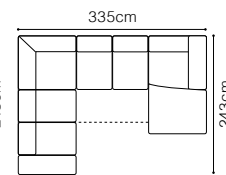

The depth of the seat:

55 cm

The height of the furniture:

89 cm (without headrest)

107 cm (with optional headrest)

BASIC COLLECTION ELEMENTS

2.5QFL-1DSRC+3xZAG, leather G-658

2.5QFL-1DSRC+2xZAG
leather G-658

FUNCTIONS

Movable backrests

Movable headrests

Sleeping function DELFIN

Coco

2.5QFLY-1DFR+1xZAG (with side compartment)
leather G-648, optional removable headrest

DIMENSIONS
2.5QFL-1DFR**1DFL-2.5QFR****2.5QFL-SSE-2SR****2SL-SSE-2.5QFR****1DFL-2.5QFBB-SSE-2SP****2SL-SSE-2.5QFBB-1DFP****ZAG**The height of the seat: **47 cm**The depth of the seat: **55 cm**The height of the furniture: **85 cm** (without headrest)**97 cm** (with optional headrest)