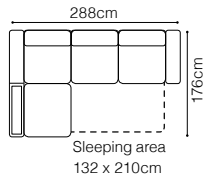

The height of the seat: **48 cm**
 The depth of the seat: **54 cm**
 The height of the furniture: **85 cm** (without headrest)
100 cm (with optional headrest)

* additional information - page 197

Stella

**3F**

2.5QFL-QTM(4)SR
leather G-657

DIMENSIONS
2.5QFL-1D(5)SR**1D(5)SL-2.5QFR****2.5QFL-OTM(4)SR****OTM(4)SL-2.5QFR****TB**The height of the seat: **46 cm**The depth of the seat: **57 cm**The height of the furniture: **72 cm** (with the headrest folded)**94 cm** (with the headrest unfolded)

Move

1DSL-2.5QFP+2xZAG
leather G-658, optional removable headrests

DIMENSIONS

2.5QFL-1DSRC

1DSL-2.5QFR

ZAG

The height of the seat:

44 cm

The depth of the seat:

55 cm

The height of the furniture:

89 cm (without headrest)

107 cm (with optional headrest)

BASIC COLLECTION ELEMENTS

2.5QFL-1DSRC+3xZAG, leather G-658

2.5QFL-1DSRC+2xZAG
leather G-658