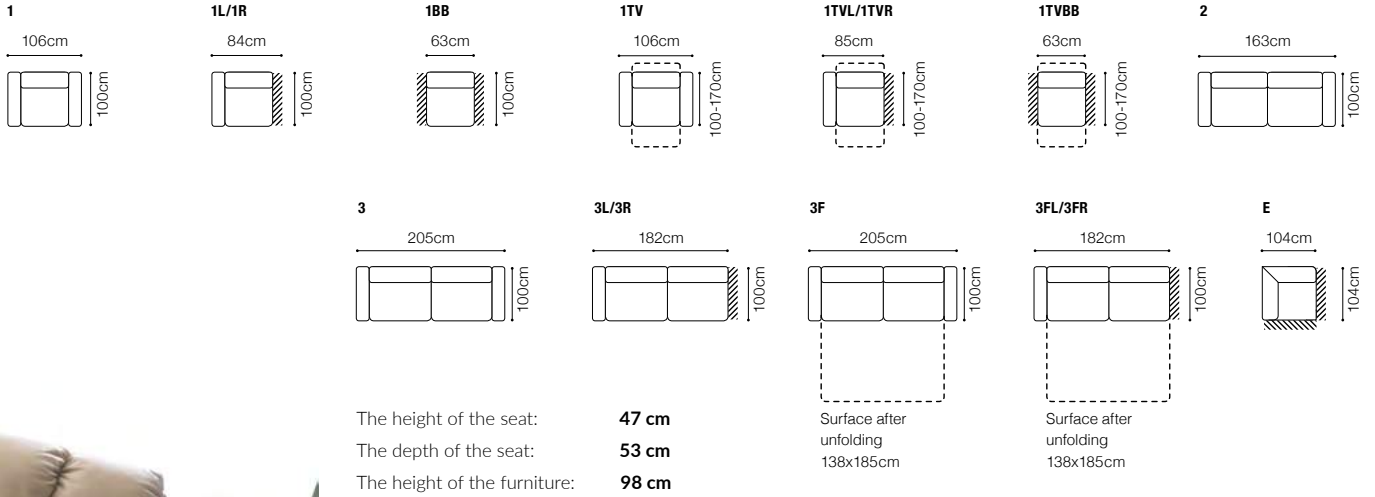

DIMENSIONS