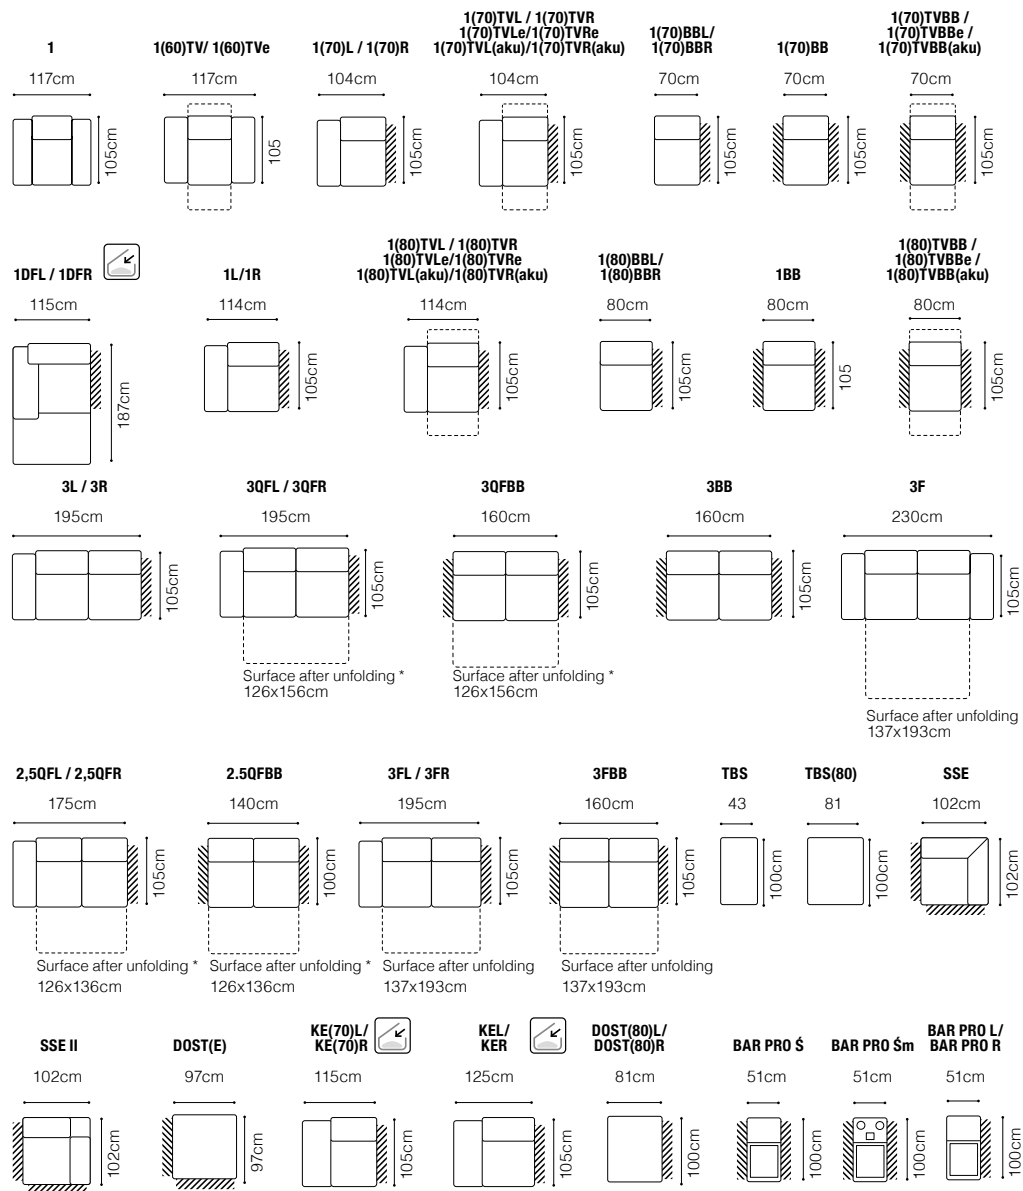

Domo - basic system elements

2.5FL-EN(2)-1(70)TVBB-BAR(9)ŚC-1D(5)SR
leather G-658

The height of the seat:

47 cm

The depth of the seat:

53 cm

The height of the furniture:

81 cm (with the headrest folded)

FUNCTIONS

Sleeping function DELFIN

Liquor cabinet with with a music panel

Bedding container

1DLF-2.5QFBB-SSE-1(70)TVBB(aku)-DOST(80)Š-1R
fabric Mystic 105

The height of the seat:

44 cm

The depth of the seat:

55 cm

The height of the furniture:

76 cm (with the headrest folded)

98 cm (with the headrest unfolded)

* additional information - page 197

Luciano - basic system elements

BAR PRO LC/ BAR PRO RC

BAR(2)LC/ BAR(2)RC

Plaza

1DFL-3QFBB-SSE-1BB-DOS(80)Š-1BBR
 fabric Mystic 11

Plaza - basic system elements

The height of the seat:

44 cm

The depth of the seat:

55 cmThe height of the furniture: **76 cm** (with the headrest folded)**98 cm** (with the headrest unfolded)