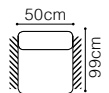

Camino - basic system elements

1(50)

1

1(70)

2

3F

3

1(50)L/1(50)R

1(60)L/1(60)R

1(70)L/1(70)R

2L/2R

3FL/3FR

3L/3R

1(50)BB

1(60)BB

1(70)BB

2BB

3FBB

3BB

1DL/1DR

1KL/1KR

KEL/KER

OTML/OTMR

2F

3QFBB

2FBB

E

SSE

SE(45)

2FL/2FR

3QFL/3QFR

ZAG

The height of the seat: **48 cm**
The depth of the seat: **54 cm**
The height of the furniture: **85 cm** (without headrest)
100 cm (with optional headrest)

* additional information - page 197