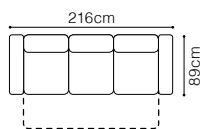

DIMENSIONS

3QF

Sleeping area
130x188cm

2FL-1DFR