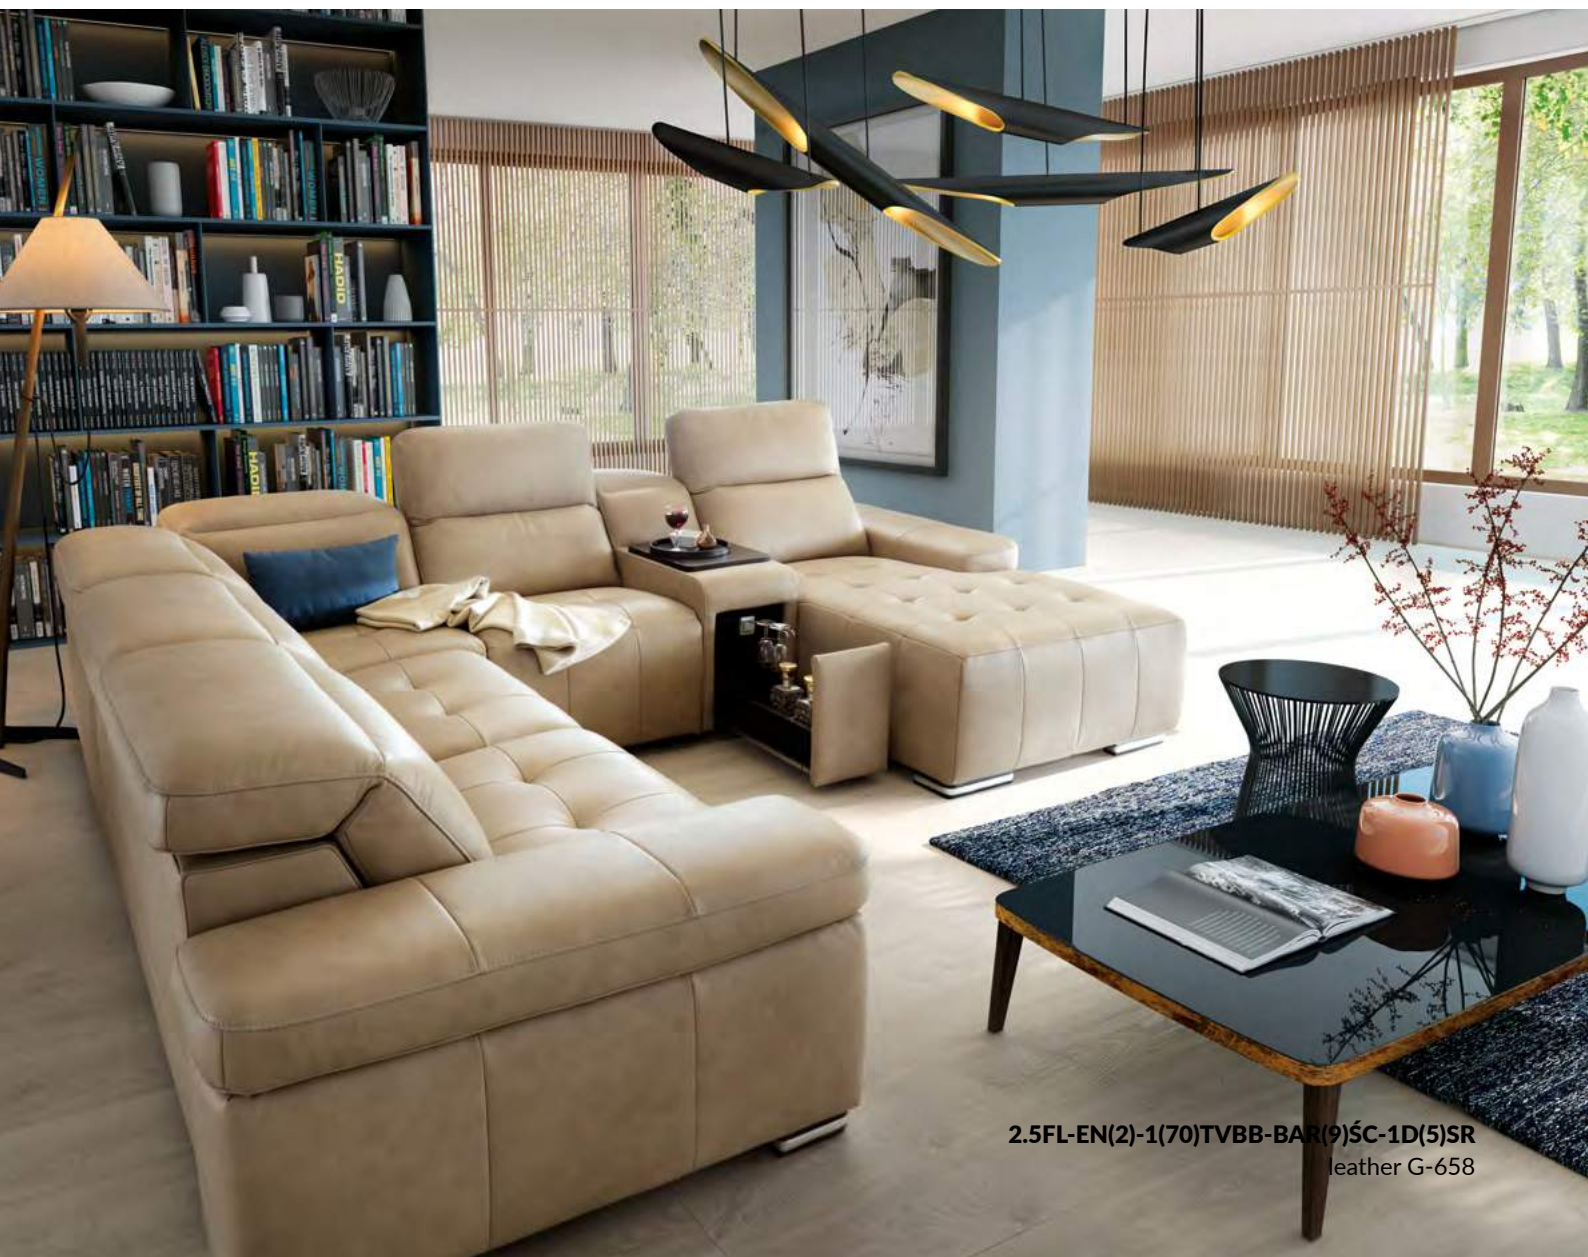

NEW

Domo

2.5FL-EN(2)-1(70)TVBB-BAR(9)ŚC-1D(5)SR
leather G-658