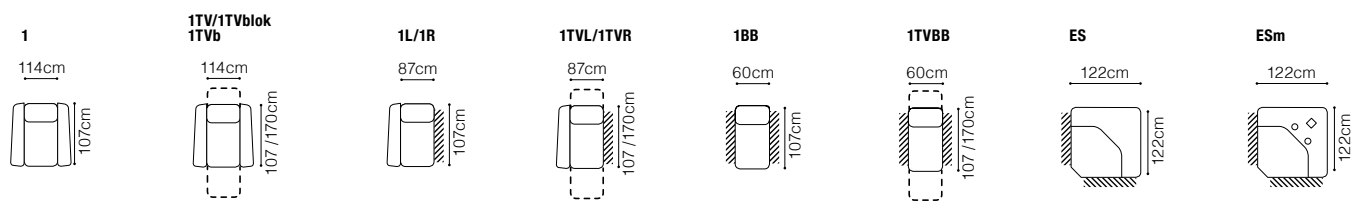

Stella - basic system elements