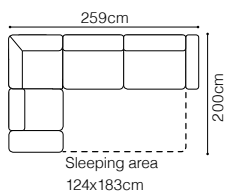

DIMENSIONS
2**2.5 F****2.5QFL-1DSR****1DSL-2.5QFR****2.5QFL-OTMSR****OTMSL-2.5QFR****MTD**

The height of the seat:

The depth of the seat:

The height of the furniture:

44 cm**56 cm****82 cm** (with headrest folded)**95 cm** (with headrest unfolded)**BASIC COLLECTION
ELEMENTS**

**OTMDL/OTMR
OTMLm/OTMRm
(+ 3 cushions)**

The height of the seat:

44 cm

The depth of the seat:

60 cm

The height of the furniture:

84 cm (with the headrest folded)
94 cm (with the headrest unfolded)
2.5

2.5QFL/2.5QFR

Bedding container

Sleeping function DELFIN

Movable armrest

Credo

OTMSL-2.5QFR
fabric Soft 20 and Aston 5

DIMENSIONS
2.5QFL-OTMSR**OTMSL-2.5QFR****2.5QFL-1DSR****1DSL-2.5QFR****MTD**

The height of the seat: **44 cm**
 The depth of the seat: **57 cm**
 The height of the furniture: **86 cm** (with the headrest folded)
95 cm (with the headrest unfolded)