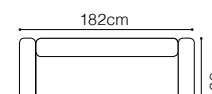

The depth of the seat: **47 cm**

The height of the furniture: **82 cm**

(147)L/(147)R

(167)L/(167)R

177L/177R

(197)L/(197)R

(162)

(182)