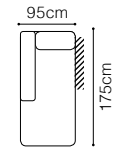

Lido - basic system elements

2L/2R
2SL/2SR

2/2S

2F

3

3F

2BB/2SBB

2FL/2FR

2FBB

3FL/3FR

3FL/3FR

3L/3R

3BB

1

1L/1R

1BB

OTML/OTMR

OTMSL/OTMSR

1DFL/1DFR

KEL/KER

ES

ZAG

MTD / MTDS

BARŚm

BAR Ś

BAR L / BAR R

The height of the seat:

The depth of the seat:

The height of the furniture:

47 cm

52 cm

91 cm (without headrest)

102 cm (with optional headrest)

FUNCTIONS