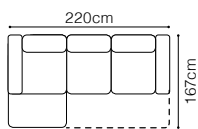

Sleeping area
130x188cm

The height of the seat:

43 cm

The depth of the seat:

53 cm

The height of the furniture:

87 cm (with the headrest folded)

110 cm (with the headrest unfolded)

BASIC COLLECTION
ELEMENTS