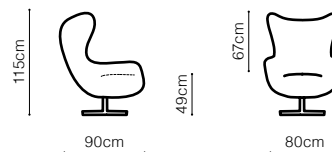

DIMENSIONS