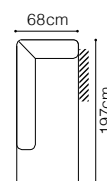

DIMENSIONS

The height of the seat:	43 cm
The depth of the seat (3F):	61 cm
The depth of the seat (FIN):	49 cm
The height of the furniture (1):	108 cm
The height of the furniture (3F):	108 cm

BASIC COLLECTION ELEMENTS

SET: OTM(179)L-(197)R, TB(100)
leather G-627

DIMENSIONS

OTM(157)L/
OTM(157)R

OTM(177)L/
OTM(177)R

OTM(187)L/
OTM(187)R

OTM(197)L/
OTM(197)R

OTM(207)L/
OTM(207)R

The height of the seat: **49 cm**