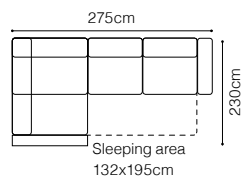

The height of the seat: **48 cm**
 The depth of the seat: **54 cm**
 The height of the furniture: **85 cm** (without headrest)
100 cm (with optional headrest)

* additional information - page 197

Stella

**3F**

Camelia

2.5QFL-OTM(4)SR
leather G-661

DIMENSIONS
2.5QFL-OTM(4)SR**OTM(4)SL-2.5QFR****TB**

The height of the seat:

46 cm

The depth of the seat:

57 cm

The height of the furniture:

71 cm (with the headrest folded)**94 cm** (with the headrest unfolded)

BASIC COLLECTION ELEMENTS

2.5QFL-OTM(4)SR, leather G-661

FUNCTIONS

Movable headrests

Bedding container

Sleeping function DELFIN

Catania

OTM(10)SL-2.5QFR
leather G-659

DIMENSIONS
2.5QFL-OTM(10)SR**OTM(10)SL-2.5QFR****TB**

The height of the seat:

45 cm

The depth of the seat:

58 cm

The height of the furniture:

73 cm (with the headrest folded)**93 cm** (with the headrest unfolded)