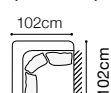

**SSE/SSEm
(+3 cushions)**