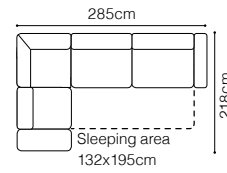

The height of the seat: **48 cm**
 The depth of the seat: **54 cm**
 The height of the furniture: **85 cm** (without headrest)
100 cm (with optional headrest)

* additional information - page 197

Stella

**3F**

Camelia

2.5QFL-OTM(4)SR
leather G-661

DIMENSIONS
2.5QFL-OTM(4)SR**OTM(4)SL-2.5QFR****TB**

The height of the seat:

46 cm

The depth of the seat:

57 cm

The height of the furniture:

OTM(10)SL-2.5QFR
leather G-659

DIMENSIONS
2.5QFL-OTM(10)SR**OTM(10)SL-2.5QFR****TB**

The height of the seat:

45 cm

The depth of the seat:

58 cm

The height of the furniture:

73 cm (with the headrest folded)**93 cm** (with the headrest unfolded)

2.5QFL-QTM(4)SR
leather G-657

DIMENSIONS
2.5QFL-1D(5)SR**1D(5)SL-2.5QFR****2.5QFL-OTM(4)SR****OTM(4)SL-2.5QFR****TB**The height of the seat: **46 cm**The depth of the seat: **57 cm**The height of the furniture: **72 cm** (with the headrest folded)**94 cm** (with the headrest unfolded)