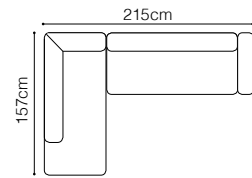

OTM(157)L-(147)R

SET: OTM(179)L-(197)R, TB(100)
leather G-627