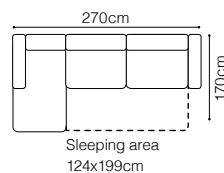

DIMENSIONS
2**2.5 F****2.5QFL-1DSR****1DSL-2.5QFR****2.5QFL-OTMSR****OTMSL-2.5QFR****MTD**

The height of the seat:

The depth of the seat:

The height of the furniture:

44 cm**56 cm****82 cm** (with headrest folded)**95 cm** (with headrest unfolded)**BASIC COLLECTION
ELEMENTS**

57 cm

The height of the furniture:

82 cm (with the headrest folded)

97 cm (with the headrest unfolded)

BASIC COLLECTION
ELEMENTS

2SL-EN(2)-2.5QFR, leather G-160

FUNCTIONS

Movable headrest

**OTMDL/OTMR
OTMLm/OTMRm
(+ 3 cushions)**

The height of the seat:

44 cm

The depth of the seat:

60 cm

The height of the furniture:

84 cm (with the headrest folded)
94 cm (with the headrest unfolded)
2.5

2.5QFL/2.5QFR

Bedding container

Sleeping function DELFIN

Movable armrest

Credo

OTMSL-2.5QFR
fabric Soft 20 and Aston 5

DIMENSIONS
2.5QFL-OTMSR**OTMSL-2.5QFR****2.5QFL-1DSR****1DSL-2.5QFR****MTD**

The height of the seat: **44 cm**
 The depth of the seat: **57 cm**
 The height of the furniture: **86 cm** (with the headrest folded)
95 cm (with the headrest unfolded)