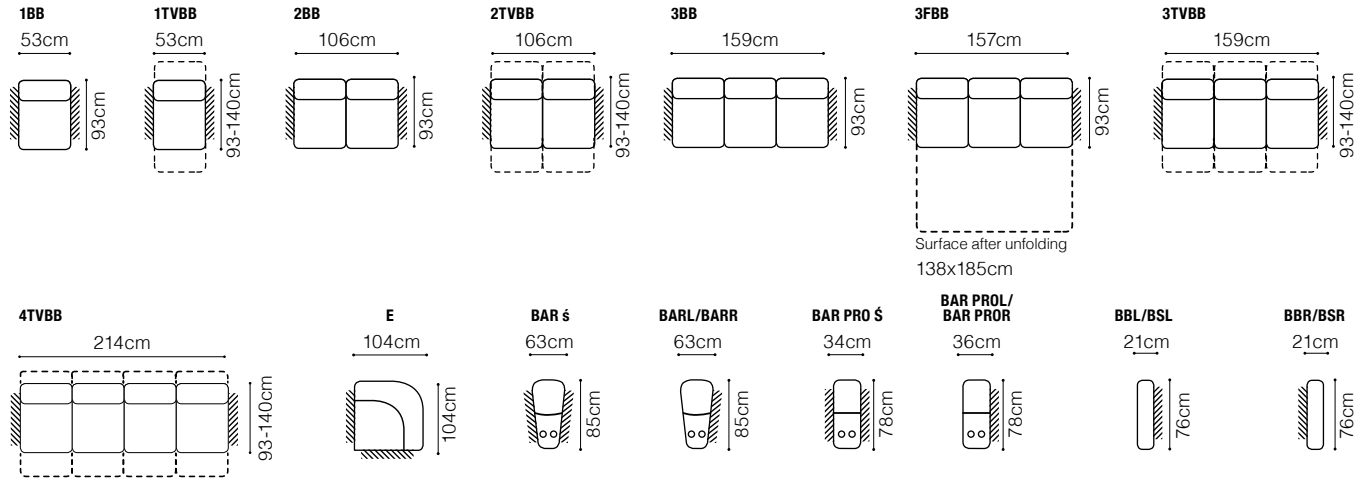

Cola

BL-1BB-BR, BL-3FBB-BR
leather G-660

Cola - basic system elements

The height of the seat:

46 cm

The depth of the seat:

57 cm

The height of the furniture:

105 cm (folded)

86 cm (unfolded)

BL-1BB-BR

BL-2TVBB-BR

BL-3FBB-BR

FUNCTIONS

Liquor cabinet with a cubbyhole

Relaxation function

Calmo

BBL-2TVBB-E-3TVBB-BBR
leather G-613

Calmo - basic system elements

The height of the seat: **47 cm**
 The depth of the seat: **53 cm**
 The height of the furniture: **102 cm**

BSL-3TVBB-BSR and BSL-1TVBB-BSR
 leather G-000

FUNCTIONS

Possible side finish option

Standard side (BBL/BBR)

With wooden insert (BSL/BSR)

Choco

1TV and 3F
leather G-200

DIMENSIONS

The height of the seat: **47 cm**
 The depth of the seat (armchair): **55 cm**
 The depth of the seat (3F): **52 cm**
 The height of the furniture: **106 cm**