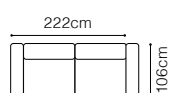

**OTMDL/OTMR
OTMLm/OTMRm
(+ 3 cushions)**

The height of the seat:

44 cm

The depth of the seat:

60 cm

The height of the furniture:

84 cm (with the headrest folded)
94 cm (with the headrest unfolded)
2.5

2.5QFL/2.5QFR