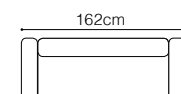

Barista

EXAMPLES OF CONFIGURATION

OTM(157)L-(147)R

DIMENSIONS

OTM(157)L/
OTM(157)R

OTM(177)L/
OTM(177)R

OTM(187)L/
OTM(187)R

OTM(197)L/
OTM(197)R

OTM(207)L/
OTM(207)R

The height of the seat: **49 cm**

The depth of the seat: **47 cm**

The height of the furniture: **82 cm**

(147)L/(147)R

(167)L/(167)R

177L/177R

(197)L/(197)R

(162)

(182)

1

TB(100)