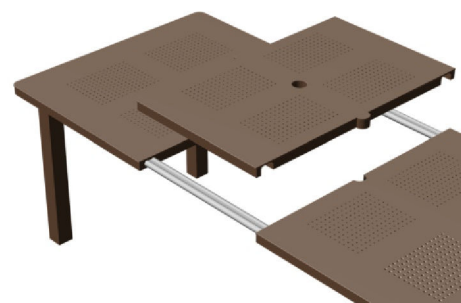

Levante

design Raffaello Galiotto

Ref. 470