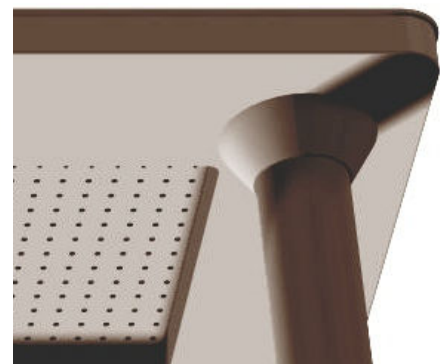

Libeccio

design Raffaello Galiotto

Ref. 475

gamba - leg - pied
Bein - pota - pés