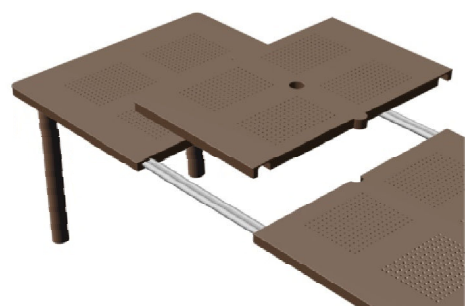

Libeccio

design Raffaello Galiotto

Ref. 475

gamba - leg - pied
Bein - pota - pés