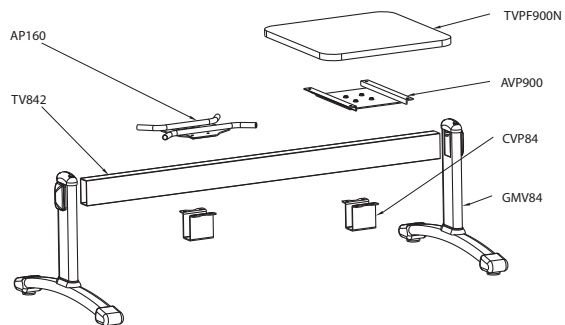

La linea Mono è disponibile in diverse colorazioni seduta, il telaio è in versione cromata, verniciata alluminio gofrato o nera.

Highly versatile, it is a multi-function chair for home and community use. Stackable, it occupies minimum space and is therefore ideal for anyone looking for a combination of comfort and tidiness. The Mono line is available in different seat colours, and the frame can be chromium-plated, painted embossed aluminium or painted black.

PERSONALIZZA LA TUA RICERCA
CON IL CONFIGURATORE
configurator.ompchairs.com

CUSTOMIZE YOUR SEARCH WITH
CONFIGURATOR
configurator.ompchairs.com

Mono 170

Design: Giancarlo Bisaglia

TV842		L/W= 1230 mm
TV843		L/W= 1850 mm
TV844		L/W= 2460 mm
TV845		L/W= 2950 mm

Cromato
Chromium-plated

Agganci in plastica
Plastic linking device

DIMENSIONI - DIMENSIONS