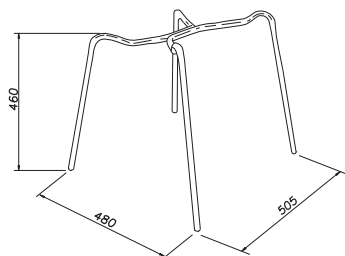

La linea Mono è disponibile in diverse colorazioni seduta, il telaio è in versione cromata, verniciata alluminio gofrato o nera.

Highly versatile, it is a multi-function chair for home and community use. Stackable, it occupies minimum space and is therefore ideal for anyone looking for a combination of comfort and tidiness. The Mono line is available in different seat colours, and the frame can be chromium-plated, painted embossed aluminium or painted black.

PERSONALIZZA LA TUA RICERCA
CON IL CONFIGURATORE
configurator.ompchairs.com

CUSTOMIZE YOUR SEARCH WITH
CONFIGURATOR
configurator.ompchairs.com

Mono 170

Design: Giancarlo Bisaglia

TV842		L/W= 1230 mm
TV843		L/W= 1850 mm
TV844		L/W= 2460 mm
TV845		L/W= 2950 mm

Cromato
Chromium-plated

Agganci in plastica
Plastic linking device

DIMENSIONI - DIMENSIONS