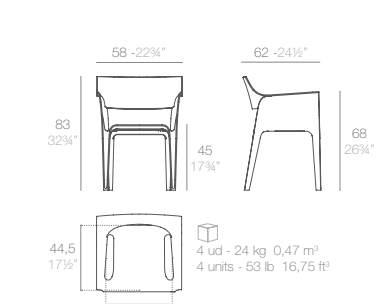

4 ud - 24 kg 0,47 m³
4 units - 53 lb 16,75 ft³