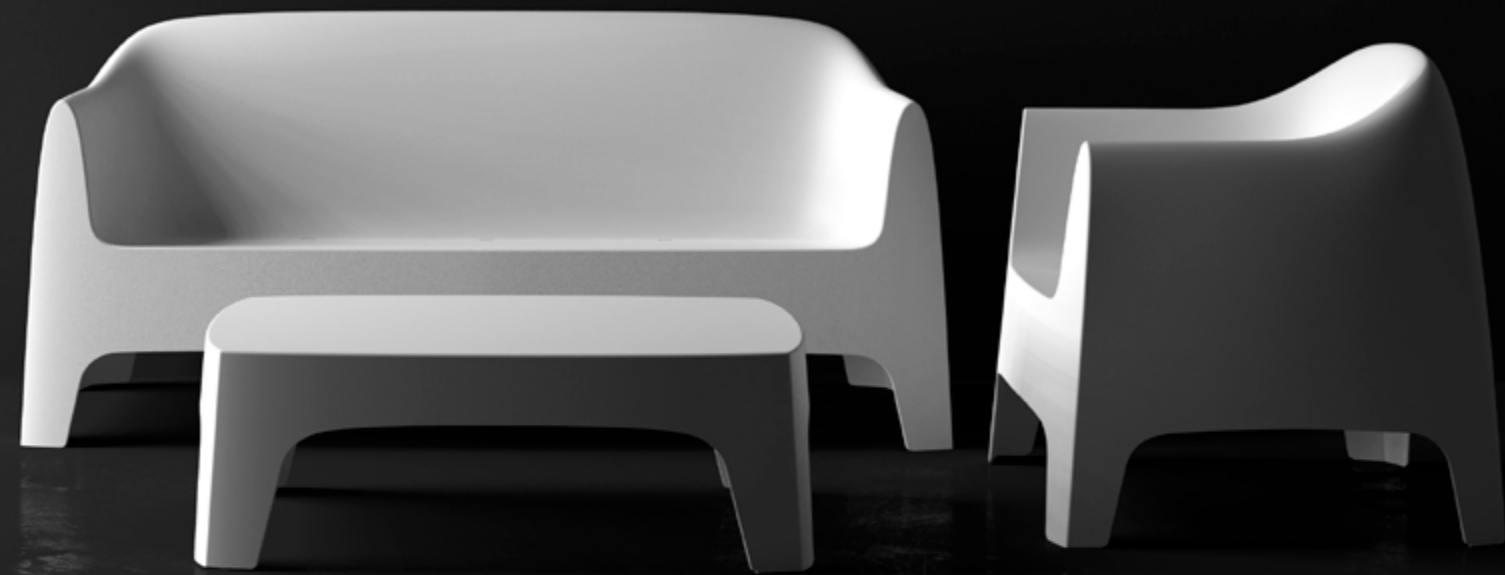

Solid

LOUNGE CHAIR & SOFA
& COFFEE TABLE
by Stefano Giovannoni