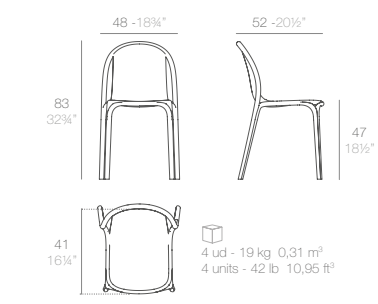

4 ud - 19 kg 0,31 m³
4 units - 42 lb 10,95 ft³