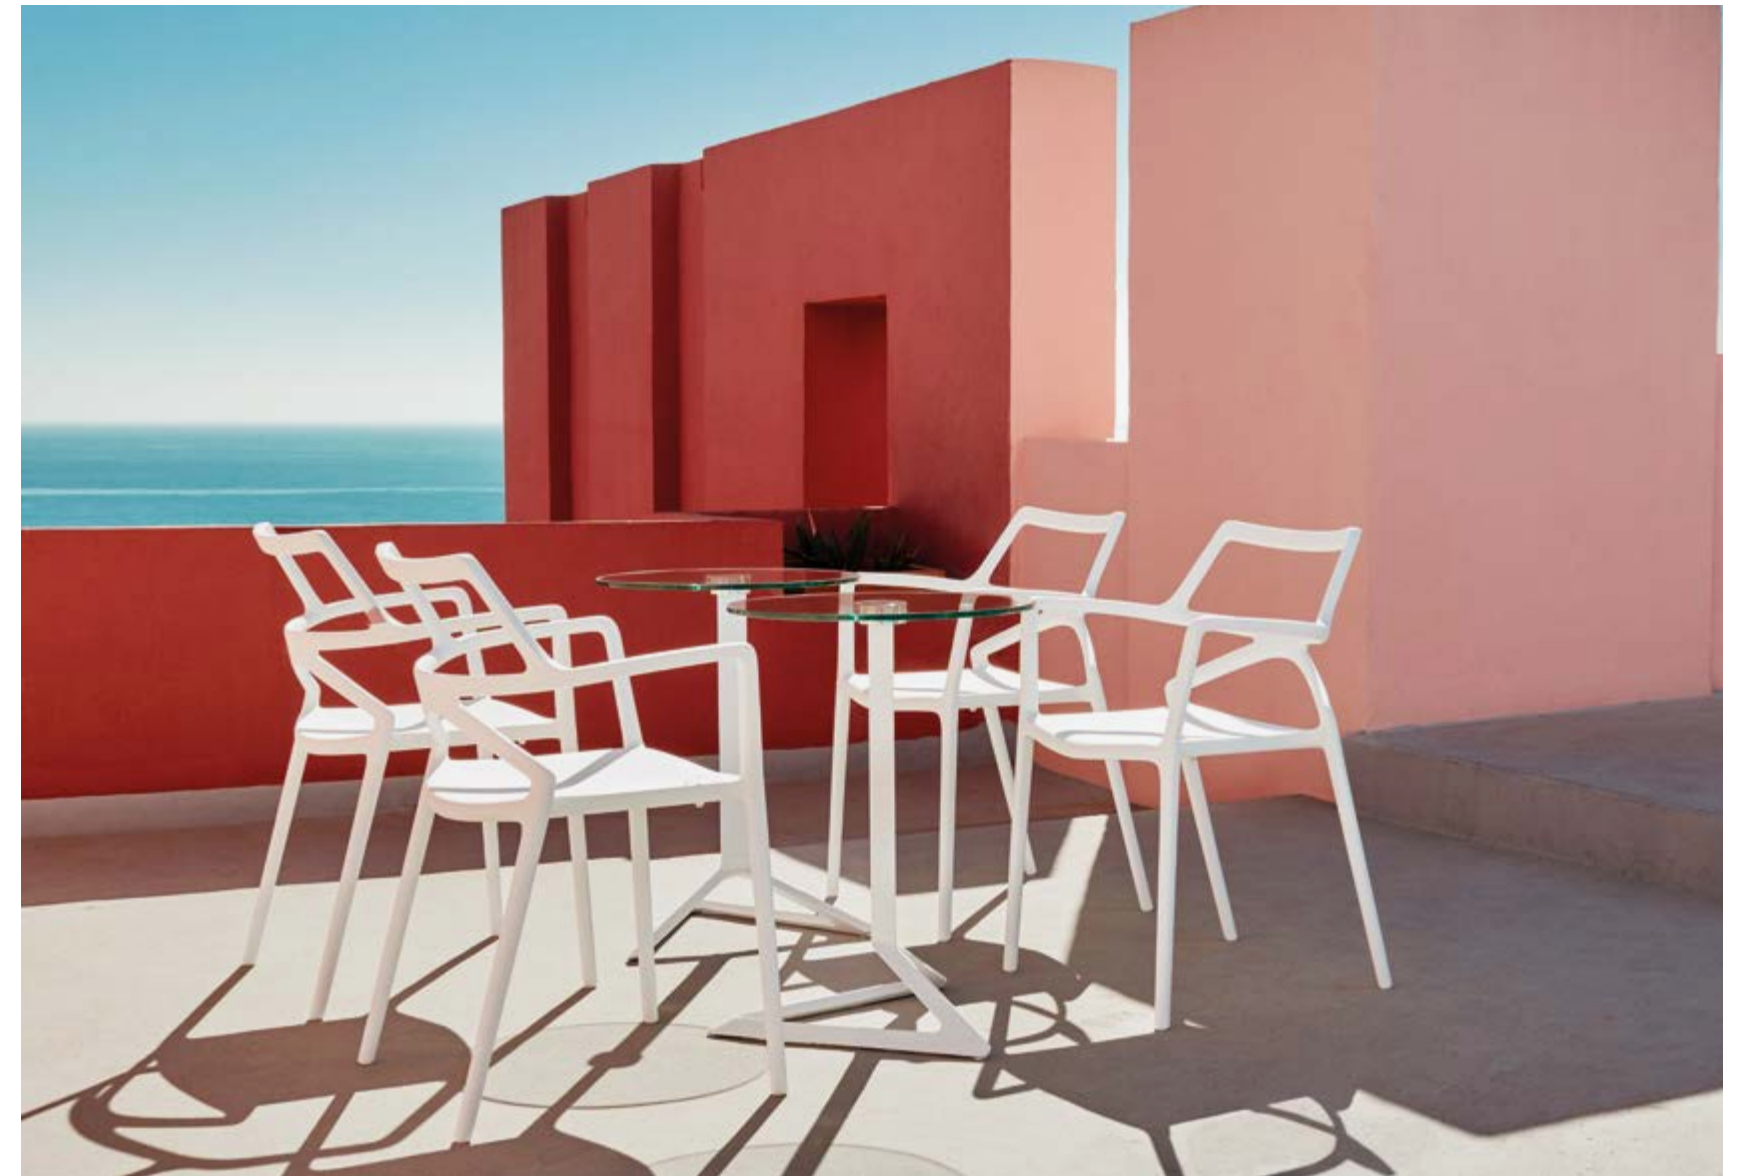

Delta

TABLE by Jorge Pensi