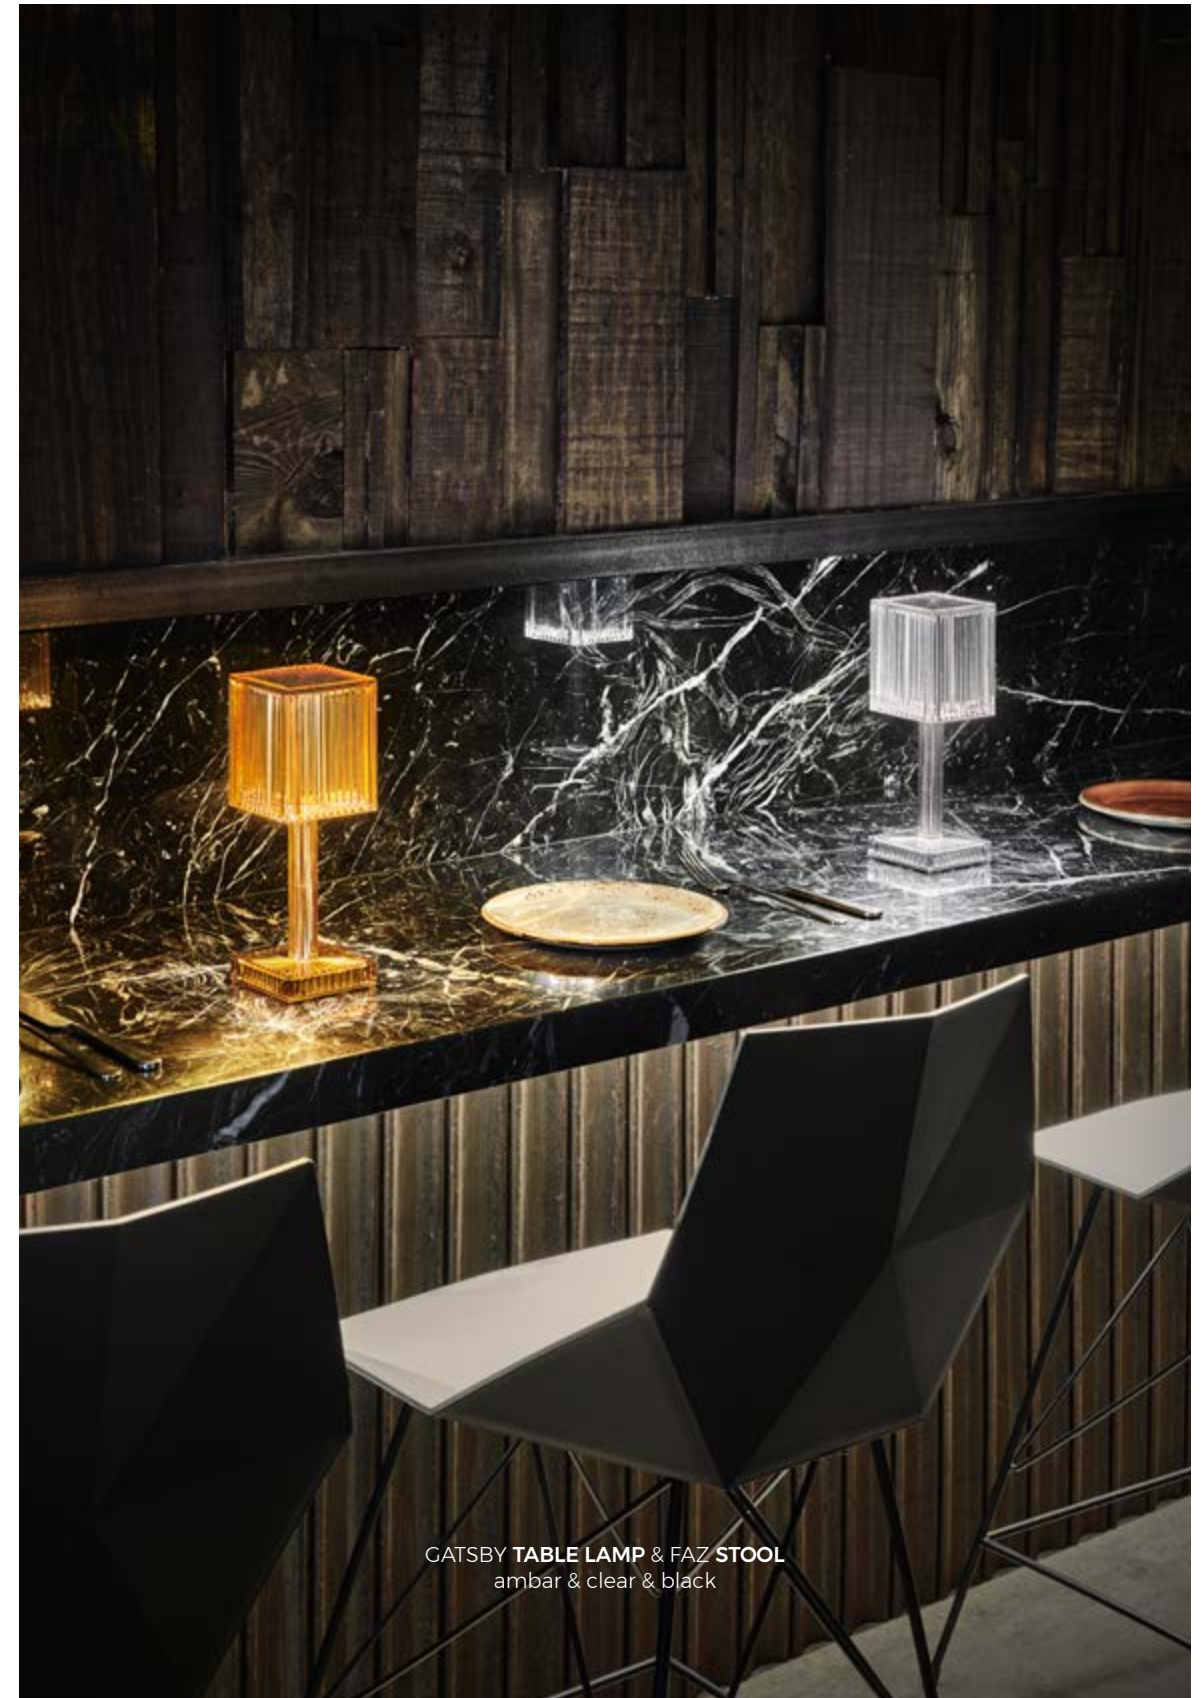

Gatsby

TABLE LAMP by Ramón Esteve

GATSBY TABLE LAMP & FAZ STOOL
ambar & clear & black