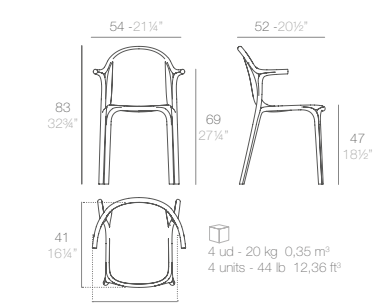

4 ud - 20 kg 0,35 m³
4 units - 44 lb 12,36 ft³