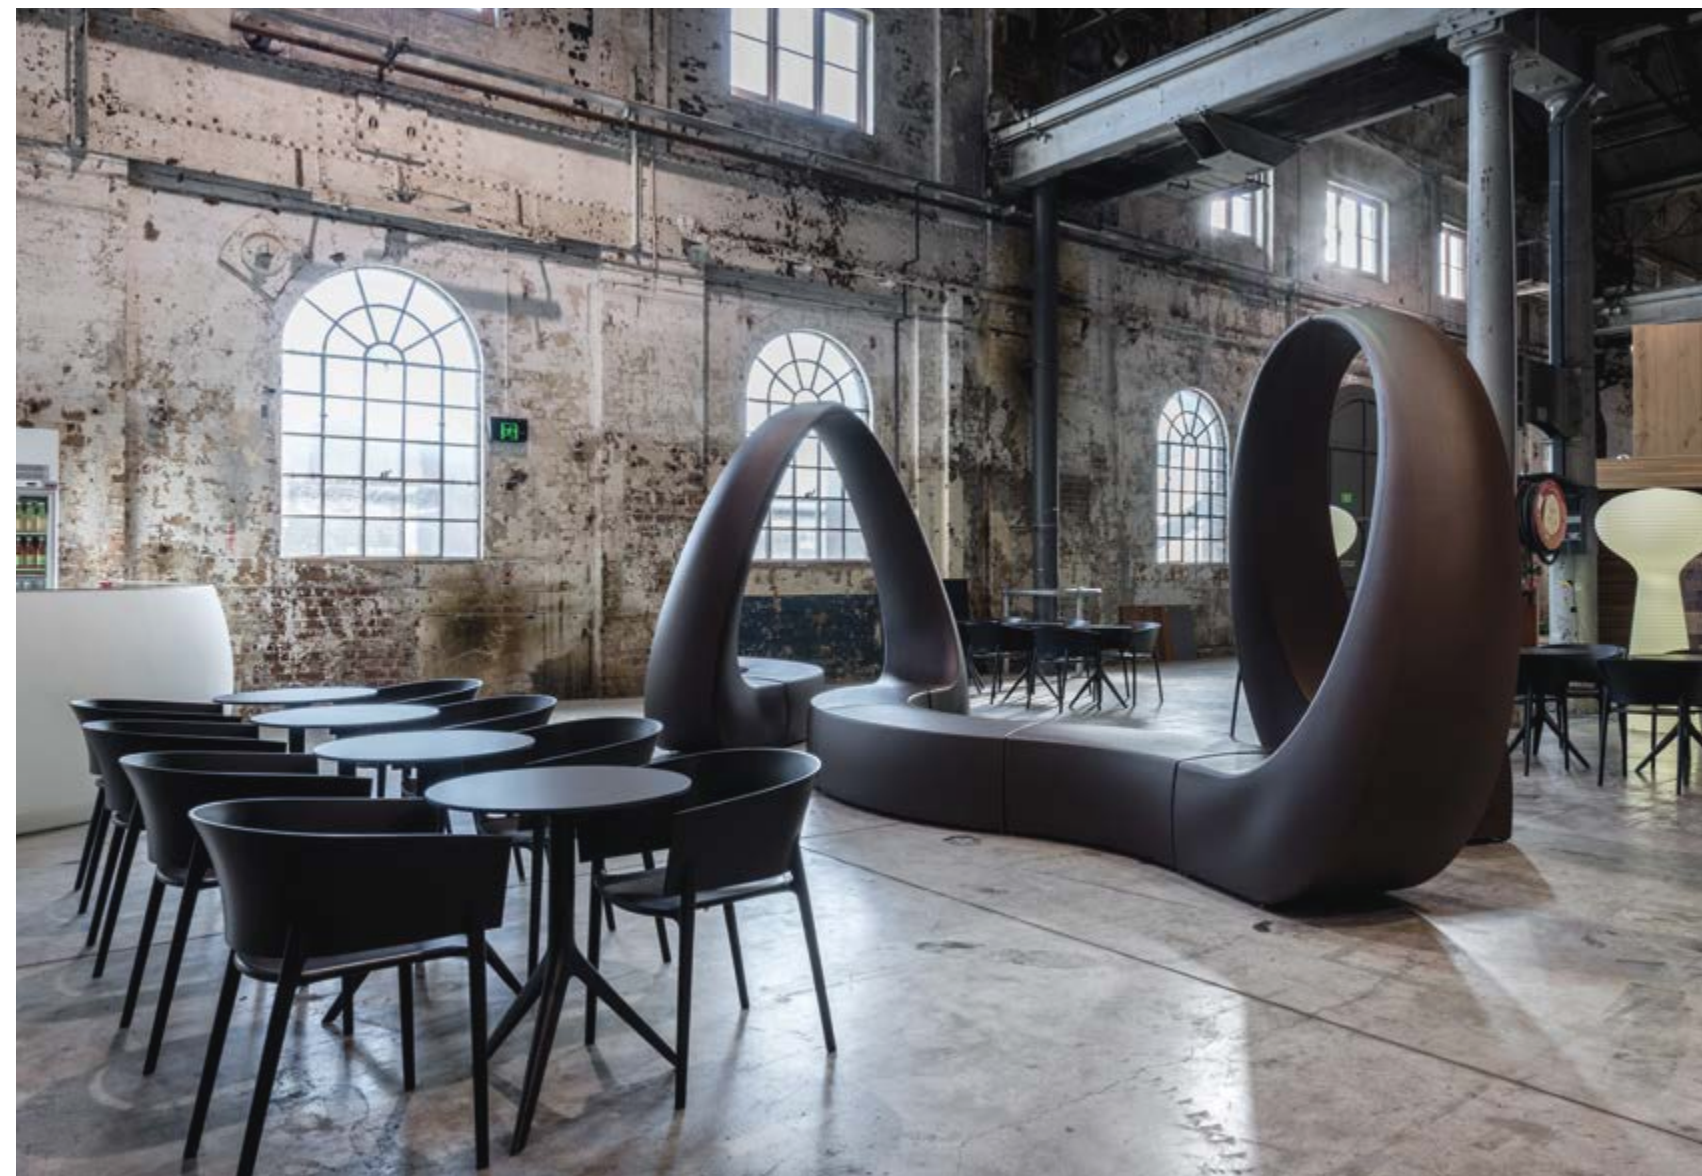

# Africa

ARMCHAIR by Eugeni Quitllet

AFRICA ARMCHAIR & CHAIR & STOOL  
milos

AFRICA **ARMCHAIR** & **MARI-SOL TABLE**  
white

Kezu lounge - Sydney, Australia  
AFRICA **ARMCHAIR** & **MARI-SOL TABLE**  
black