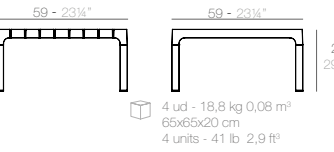

NEW

SPRITZ coffee table.

-
56030