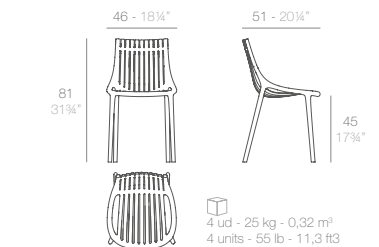

Stackable Apilable 4 max.

Color palette: WHITE, BLACK, ECRU, RED, BRONZE, PICKLE, NAVY, TORTORA, ALMOND, ANTHRACITE, MILOS, MANTA, CALA.

4 ud - 24 kg 0,47 m³  
4 units - 53 lb 16,75 ft³

**IBIZA chair**

Basic. Básico.	-	65040
<b>REVOLUTION</b> Recycled plastic from the Mediterranean*	-	65040VR
Cushion. Acolchado. (Draion)	-	65040DCO
Cushion. Acolchado. (Nautic)	-	65040CO
Cushion. Acolchado. (Silvertex, Crevin, Savane, Heritage)	-	65040CCO

Stackable Apilable 8 max.

Color palette: WHITE, BLACK, ECRU, RED, BRONZE, PICKLE, NAVY, TORTORA, ALMOND, ANTHRACITE, MILOS, MANTA, CALA.

4 ud - 25 kg - 0,32 m³  
4 units - 55 lb - 11,3 ft³

**IBIZA armchair**