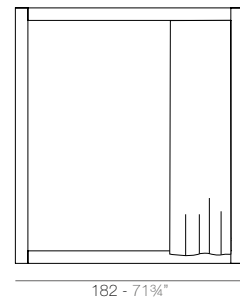

CANOPIES & PAVILIONS PÉRGOLAS Y CENADORES

VELA

COUNTERS BARRAS

FIESTA

	Basic Basic	Lacquered Lacado	White Led Cab. Led Blanco Cab.	RGBW Led Cab. Led RGBW Cab.	RGBW Led Batt. Led RGBW Bat.	RGBW Led DMX Cab. Led RGBW DMX Cab.	RGBW Led DMX Batt. Led RGBW DMX Bat.
120 Counter 120 Barra	56023	56023F	56023W	56023L	56023Y	56023D	56023DY
180 Counter 180 Barra	56001	56001F	56001W	56001L	56001Y	56001D	56001DY
Curved counter Barra curva	56002	56002F	56002W	56002L	56002Y	56002D	56002DY

	2-HPL Flat shelf set Set 2 estantes HPL	Counter top - stainless steel Cubre barra inox.	8-Wheel set with lock set Set 8 ruedas con bloqueo	Bluetooth sound system pack 200W Bluetooth sound system pack 200W
Optional	56023E	56023X	56023B	56099
	56001E	56001X	56001B	56099
	56002E	56002X	56002B	56099

COMBINATION OPTIONS - POSIBLES COMBINACIONES