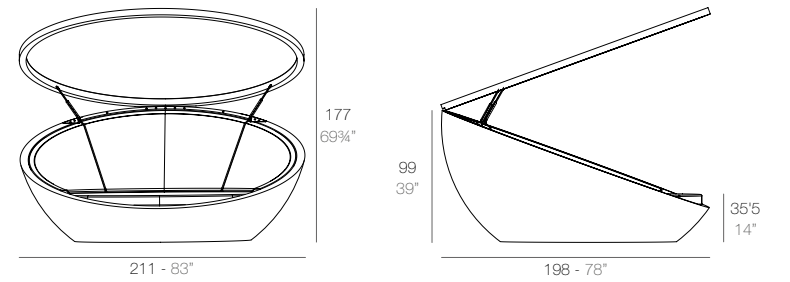

ULM Daybed con parasol
ULM Daybed with sunroof

	Open Abierto	Close Cerrado	Rotation Giro	Thick cushion Grosor acolchado
Daybed with sunroof	69 3/4"	39"	360°	3 1/4"
Daybed con parasol	177	99	360°	8