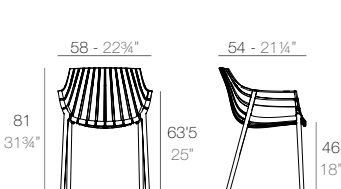

SPRITZ Sillón
SPRITZ Armchair

Basic	Cushion
Basic	Acolchado
	(SILVERTEX, CREVIN, SAVANE, HERITAGE)
56017	56017CO