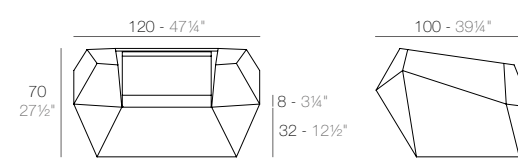

FAZ

FAZ Butaca
FAZ Lounge Chair

	Basic Basic	Lacquered Lacado	White Led Cab. Led Blanco Cab.	RGBW Led Cab. Led RGBW Cab.	RGBW Led DMX Cab. Led RGBW DMX Cab.	RGBW Led Batt. Led RGBW Bat.	RGBW Led DMX Batt. Led RGBW DMX Batt.
Lounge Chair - Butaca	54001	54001F	54001W	54001L	54001D	54001Y	54001DY