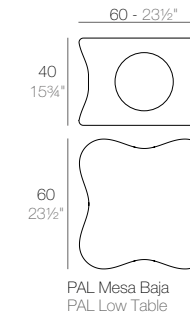

PAL

	Basic Basic	Lacquered Lacado	White Led Cab. Led Blanco Cab.	RGBW Led Cab. Led RGBW Cab.	RGBW Led DMX Cab. Led RGBW DMX Cab.	RGBW Led Batt. Led RGBW Bat.	RGBW Led DMX Batt. Led RGBW DMX Bat.
Low Table - Mesa Baja	55002	55002F	55002W	55002L	55002D	55002Y	55002DY

	Basic Basic	Lacquered Lacado	White Led Cab. Led Blanco Cab.	RGBW Led Cab. Led RGBW Cab.	RGBW Led DMX Cab. Led RGBW DMX Cab.	RGBW Led Batt. Led RGBW Bat.	RGBW Led DMX Batt. Led RGBW DMX Bat.
Low Table - Mesa Baja	51003	51003F	51003W	51003L	51003D	51003Y	51003DY