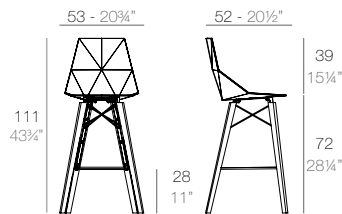

FAZ WOOD

FAZ WOOD Taburete Alto 111
FAZ WOOD Bar Stool 43 3/4\"/>

	Basic Basic	Lacquered Lacado
Bar Stool 43 3/4\"/>	54301	54301F