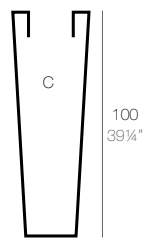

35x35- 13³/₄"x13³/₄"

23x23 - 9"x9"

CONO CUADRADO ALTO 35 x 100 cm
HIGH SQUARE CONE 13³/₄" x 39¹/₄"

40x40- 15³/₄"x15³/₄"