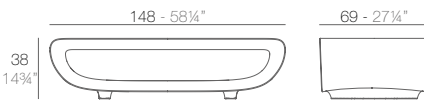

BUM BUM

BUM BUM Mesa Baja
BUM BUM Low Table

	Basic Basic	Lacquered Lacado	White Led Cab. Led Blanco Cab.	RGBW Led Cab. Led RGBW Cab.	RGBW Led DMX Cab. Led RGBW DMX Cab.	RGBW Led Batt. Led RGBW Bat.	RGBW Led DMX Batt. Led RGBW DMX Batt.
Low Table Basic	65007	-	65007W	65007L	65007D	65007Y	65007DY
Low Table Lacquered	-	65007F	65007FW	65007FL	65007FD	65007FY	65007FDY