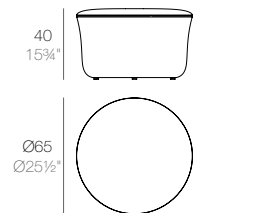

TABLET

TABLET Puff S
TABLET Ottoman S
ref. 54211

TABLET Puff L
TABLET Ottoman L
ref. 54213

SUAVE

SUAVE Puff Ø45x40cm
SUAVE Ottoman Ø45x40cm
ref. 67006

SUAVE Puff Ø65x40cm
SUAVE Ottoman Ø65x40cm
ref. 67007

SUAVE Puff Ø85x40cm
SUAVE Ottoman Ø85x40cm
ref. 67008