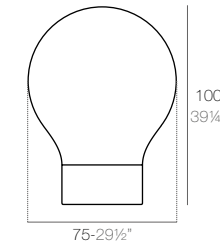

THE SECOND LIGHT

THE SECOND LIGHT Ø75 cm
THE SECOND LIGHT Ø2 9/8"

	White Led Cab. Led Blanco Cab.	RGBW Led Cab. Led RGBW Cab.	RGBW Led Batt. Led RGBW Bat.	RGBW Led DMX Cab. Led RGBW DMX Cab.	RGBW Led DMX Batt. Led RGBW DMX Bat.	Hanging Support Kit Kit Soporte Colgante
Ø7 1/2" - Ø19 cm	-	46019L	-	-	-	48000X
Ø1 1/2" - Ø38 cm	46038W	46038L	46038Y	46038D	46038DY	48000X
Ø2 9/8" - Ø75 cm	46075W	46075L	46075Y	46075D	46075DY	48000X

GATSBY

GATSBY Ø 8.5 cm
GATSBY Ø 3 3/8"

GATSBY Ø 8 cm
GATSBY Ø 3 1/8"

	White Led Batt. Led Blanco Bat.	RGBW Led Batt. Led RGBW Bat.	RGBW Led DMX Batt. Led RGBW DMX Bat.
Ø 3 1/8" * - Ø 8.5 cm	54252WY	54252Y	54252DY
Ø3 1/8" * - Ø8 cm	54253WY	54253Y	54253DY