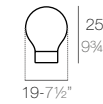

THE SECOND LIGHT

THE SECOND LIGHT Ø19 cm
THE SECOND LIGHT Ø7 1/2"