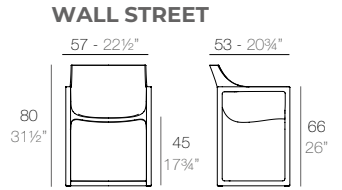

WALL STREET Sillón
WALL STREET Armchair

Basic	Lacquered	Cushion	Cushion
Basic	Lacado	Acolchado	Acolchado
		(NAUTIC)	(SILVERTEX, CREVIN, SAVANE, HERITAGE)
65006	65006F	65006CO	65006CCO