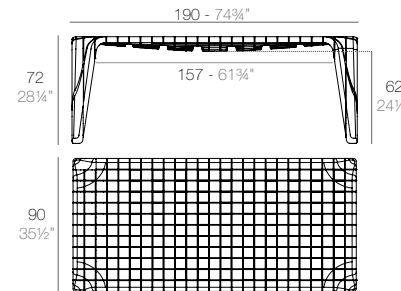

F3

F3 Mesa
F3 Dining Table

	Basic Basic	Lacquered Lacado	Lacquered Two-Tone Lacado Dos-Tonos
Dining Table Mesa	60004	60004F	60004Y