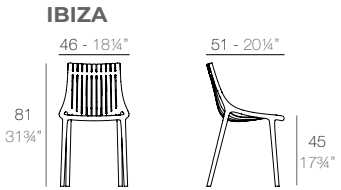

IBIZA
IBIZA Silla
IBIZA Chair

Basic	Lacquered	Cushion	Cushion
Basic	Lacado	Acolchado	Acolchado
		(NAUTIC)	(SILVERTEX, CREVIN, SAVANE, HERITAGE)
65040	65040F	65040CO	65040CCO