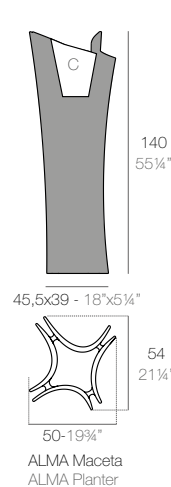

ALMA

	Gal L	C=d x d' in C=d x d' cm	Self-watering Autoriego	Lacquered Lacado	White Led Cab. Led Blanco Cab.	RGBW Led Cab. Led RGBW Cab.	RGBW Led Batt. Led RGBW Bat.	RGBW Led DMX Cab. Led RGBW DMX Cab.	RGBW Led DMX Batt. Led RGBW DMX Bat.
Planter Maceta	2¾ - 10	7¾" x 9 ½" - 20 x 24	53013R	53013F	53013W	53013L	53013Y	53013D	53013DY