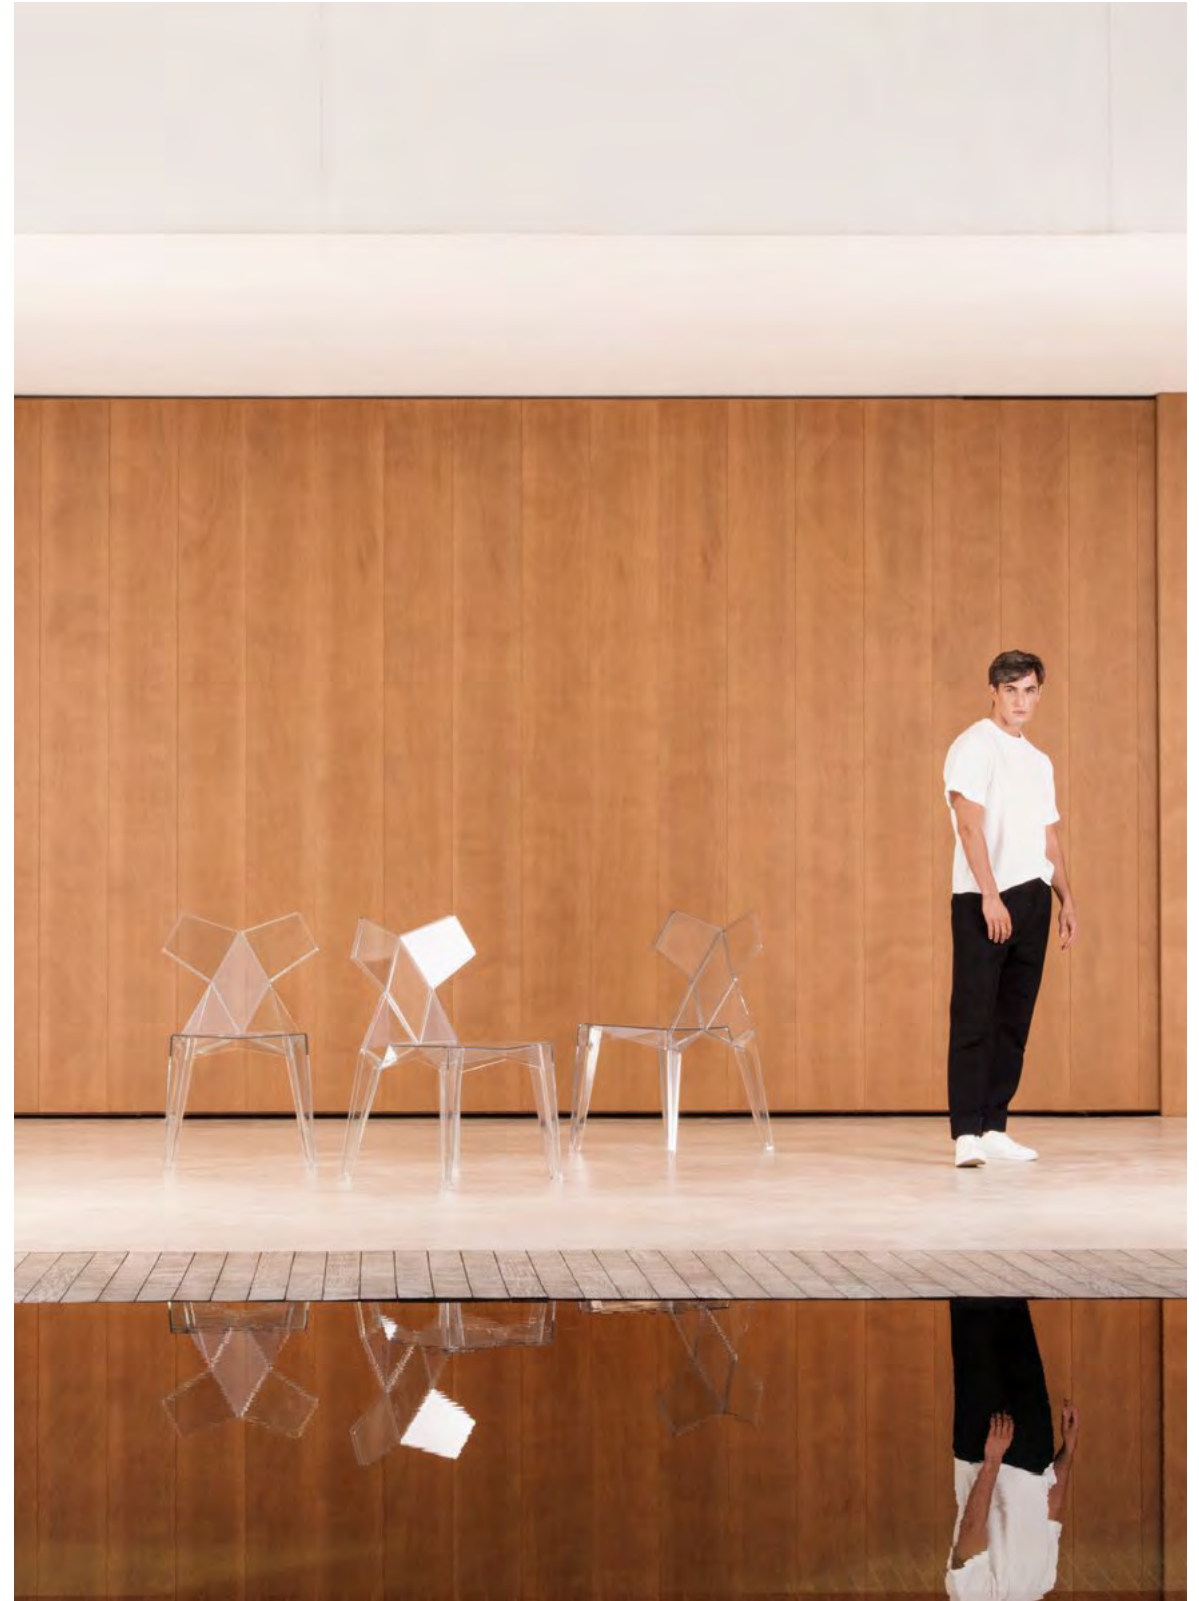

KIMONO CHAIR
fume & black & cristal

KIMONO CHAIR
cristal