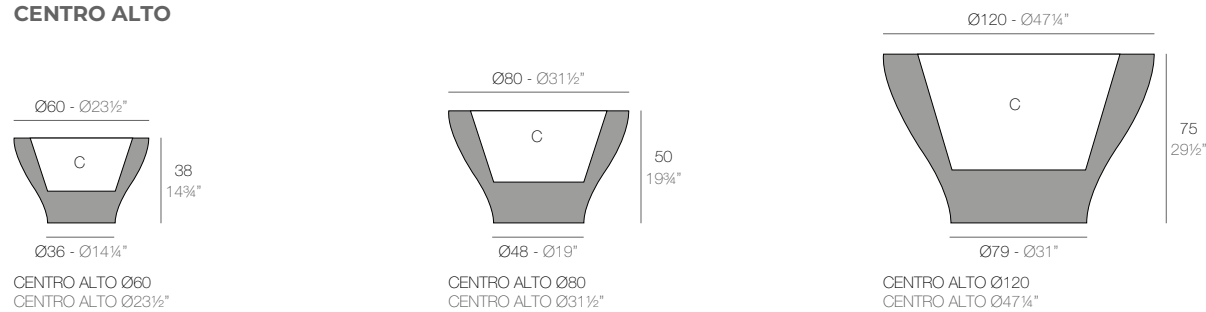

CENTRO ALTO

	Gal L	C= Ø x h in C= Ø x h cm	Basic Basic	Self-watering Autorniego	Lacquered Lacado	White Led Cab. Led Blanco Cab.	RGBW Led Cab. Led RGBW Cab.	RGBW Led Batt. Led RGBW Bat.	RGBW Led DMX Cab. Led RGBW DMX Cab.	RGBW Led DMX Batt. Led RGBW DMX Bat.
Centro Alto Ø23 1/2" - Centro Alto Ø60 cm	9 1/2 - 35	Ø18" x 9 1/2" - Ø46 x 24	42060A	42060R	42060RF	42060W	42060L	42060Y	42060D	42060DY
Centro Alto Ø31 1/2" - Centro Alto Ø80 cm	20 1/2 - 78	Ø24" x 12 1/2" - Ø61 x 32	42080A	42080R	42080RF	42080W	42080L	42080Y	42080D	42080DY
Centro Alto Ø47 1/4" - Centro Alto Ø120 cm	182 - 310	Ø35 3/4" x 22" - Ø91 x 56	42012A	42012R	42012RF	42012W	42012L	42012Y	42012D	42012DY