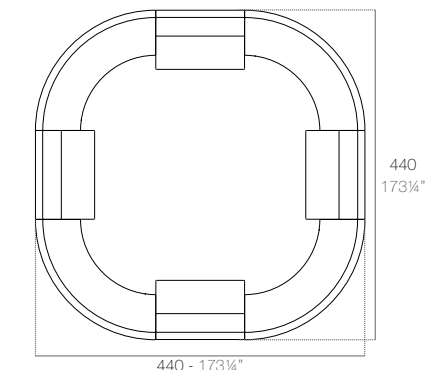

4 x 56023 120 Barra - 120 Counter
4 x 56002 Barra curva - Curved counter