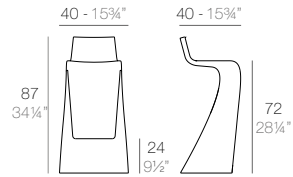

WING

WING Taburete Alto
WING Bar Stool

	Basic Basic	Lacquered Lacado	RGBW Led Batt. Led RGBW Bat.	RGBW Led DMX Batt. Led RGBW DMX Bat.
Bar Stool - Taburete Alto	53031	53031F	53031Y	53031DY