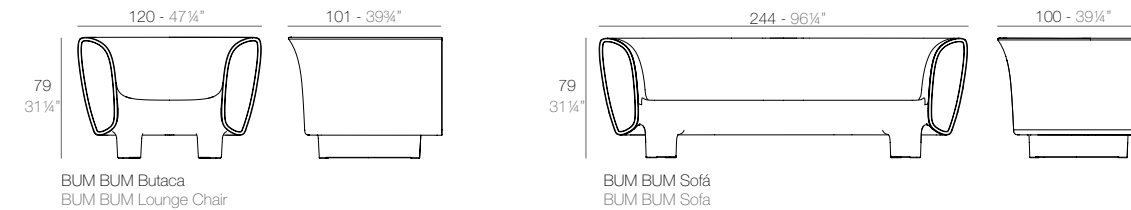

BUM BUM

	Basic Basic	Lacquered Lacado	White Led Cab. Led Blanco Cab.	RGBW Led Cab. Led RGBW Cab.	RGBW Led DMX Cab. Led RGBW DMX Cab.	RGBW Led Batt. Led RGBW Batt.	RGBW Led DMX Batt. Led RGBW DMX Batt.	Cushion Acolchado
Lounge Chair - Butaca	65008	65008F	65008W	65008L	65008D	65008Y	65008DY	65008CO
Sofa - Sofá	65001	65001F	65001W	65001L	65001D	65001Y	65001DY	65001CO