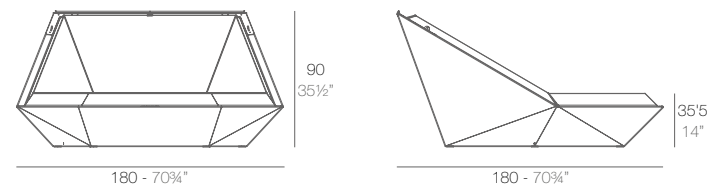

8 x 60007 AND - AND
8 x 60006 AND Banco - AND Bench

2 x 60007 AND - AND
12 x 60006 AND Banco - AND Bench

DAYBEDS & SUN LOUNGERS

DAYBEDS & TUMBONAS

FAZ

FAZ Daybed
FAZ Daybed

	Rotation Giro	Thick cushion Grosor acolchado
Daybed	360°	3 1/4"
Daybed	360°	8