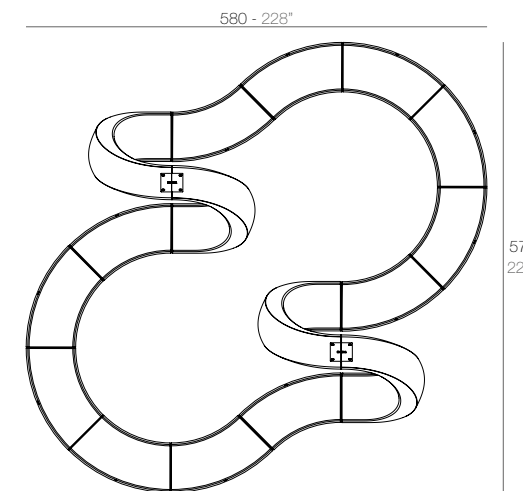

2 x 60007 AND - AND
12 x 60006 AND Banco - AND Bench