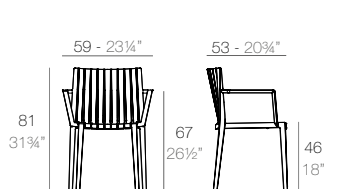

SPRITZ
SPRITZ Silla con brazos
SPRITZ Chair with arms

Basic	Cushion
Basic	Acolchado
	(SILVERTEX, CREVIN, SAVANE, HERITAGE)
56015	56015CO