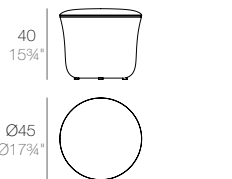

TABLET

TABLET Puff S
TABLET Ottoman S
ref. 54211

TABLET Puff L
TABLET Ottoman L
ref. 54213

SUAVE

SUAVE Puff Ø45x40cm
SUAVE Ottoman Ø45x40cm
ref. 67006

SUAVE Puff Ø65x40cm
SUAVE Ottoman Ø65x40cm
ref. 67007

SUAVE Puff Ø85x40cm
SUAVE Ottoman Ø85x40cm
ref. 67008