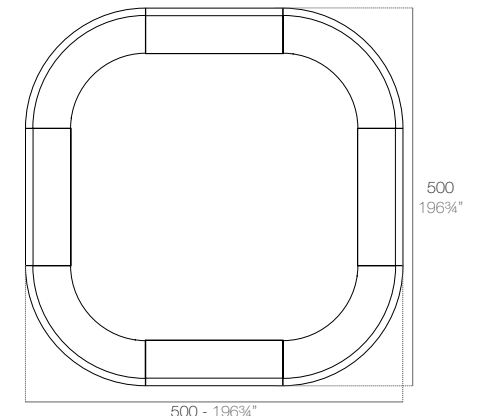

4 x 56001 180 Barra - 180 Counter
4 x 56002 Barra curva - Curved counter