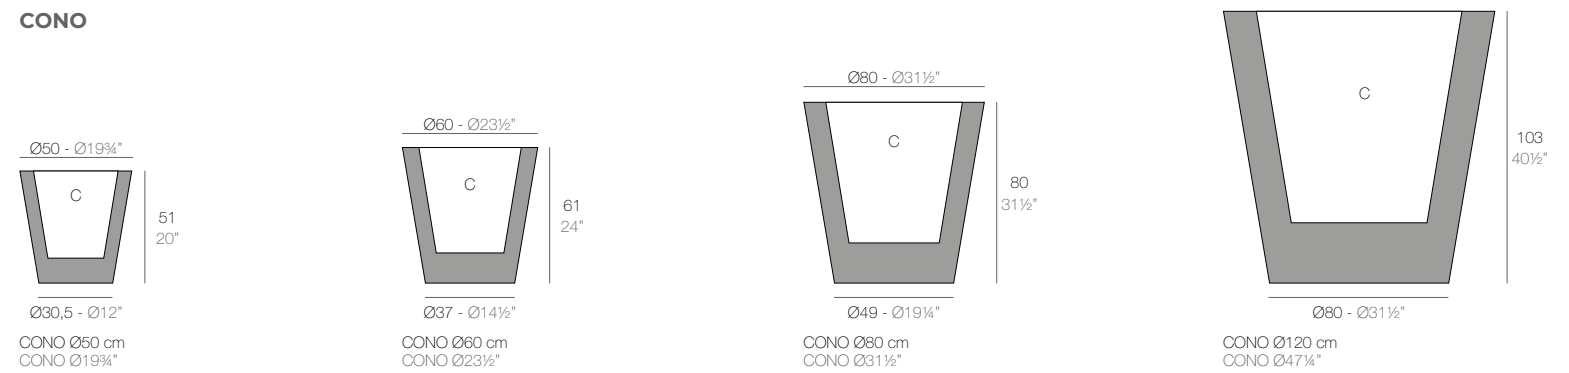

CONO

	Gal L	C= Ø x h in C= Ø x h cm	Basic Basic	Self-watering Automiego	Lacquered Lacado	White Led Cab. Led Blanco Cab.	RGBW Led Cab. Led RGBW Cab.	RGBW Led Batt. Led RGBW Bat.	RGBW Led DMX Cab. Led RGBW DMX Cab.	RGBW Led DMX Batt. Led RGBW DMX Bat.
Cono Ø19¾" - Cono Ø50 cm	9¼ - 35	Ø15" x 15¼" - Ø38 x 39	40650A	40650R	40650RF	40650W	40650L	40650Y	40650D	40650DY
Cono Ø23½" - Cono Ø60 cm	15¾ - 60	Ø18" x 18" - Ø46 x 46	40660A	40660R	40660RF	40660W	40660L	40660Y	40660D	40660DY
Cono Ø31½" - Cono Ø80 cm	38¼ - 145	Ø24" x 24½" - Ø61 x 62	40680A	40680R	40680RF	40680W	40680L	40680Y	40680D	40680DY
Cono Ø47¼" - Cono Ø120 cm	116¼ - 440	Ø35¾" x 32" - Ø91 x 81	40612A	40612R	40612RF	40612W	40612L	40612Y	40612D	40612DY