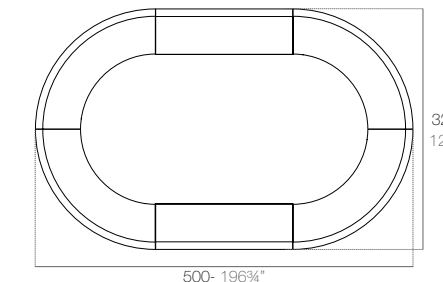

2 x 56001 180 Barra - 180 Counter
4 x 56002 Barra curva - Curved counter