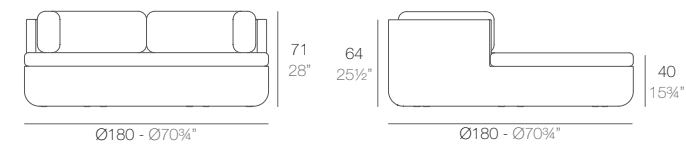

ULM Daybed cabezal fijo
ULM Daybed fixed backrest

	Rotation Giro	Thick cushion Grosor acolchado
Daybed fixed backrest	360°	4"
Daybed cabezal fijo	360°	10