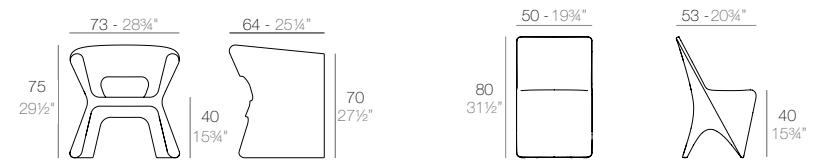

PAL

PAL Sillón
PAL Armchair

Basic	Lacquered	Cushion
Basic	Lacado	Acolchado
51005	51005F	51005CO

PAL Silla
PAL Chair

Basic	Lacquered	Cushion
Basic	Lacado	Acolchado
51025	51025F	51025CO