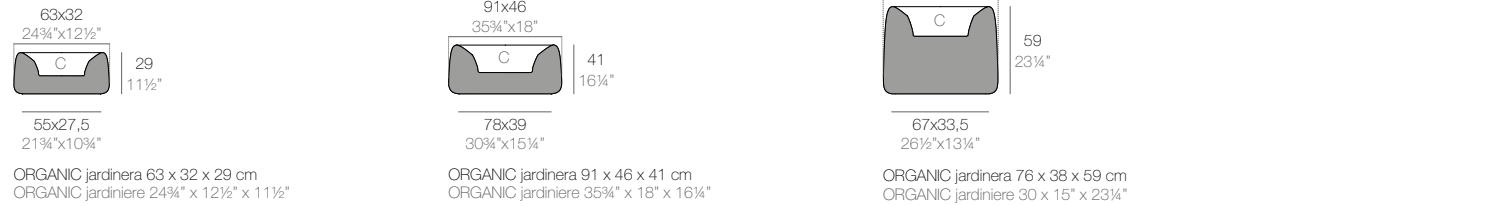

ORGANIC JARDINERAS

	Gal L	C= Ø x h in C= Ø x h cm	Basic Basic	Self-watering Autorniego	Lacquered Lacado	White Led Cab. Led Blanco Cab.	RGBW Led Cab. Led RGBW Cab.	RGBW Led Batt. Led RGBW Bat.	RGBW Led DMX Cab. Led RGBW DMX Cab.	RGBW Led DMX Batt. Led RGBW DMX Bat.
Jardiniera 24 3/4"x12 1/2"x11 1/2" - Jardinera 63x32x29 cm	2 - 8	7 1/2" x 14 1/2" x 4" - 19 x 37 x 10	42317A	42317R	42317RF	42317W	42317L	42317Y	42317D	42317DY
Jardiniera 35 3/4"x18"x16 1/4" - Jardinera 91x46x41 cm	4 1/2 - 16	10 1/2" x 20 3/4" x 7 3/4" - 27 x 53 x 20	42318A	42318R	42318RF	42318W	42318L	42318Y	42318D	42318DY
Jardiniera 30"x15"x23 1/4" - Jardinera 76x38x59 cm	4 1/2 - 16	9" x 17 3/4" x 5 1/2" - 23 x 45 x 14	42319A	42319R	42319RF	42319W	42319L	42319Y	42319D	42319DY