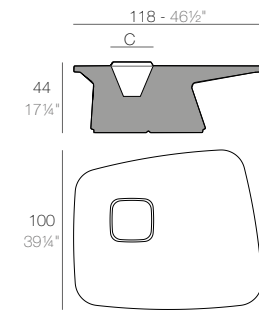

NOMA

Noma Mesa Baja
Noma Low Table

	Gal L	C (d x h) in C (a x h) cm	Basic Basic	Self-Watering Autorriego	Lacquered Lacado	White Led Cab. Led Blanco Cab.	RGBW Led Cab. Led RGBW Cab.	RGBW Led DMX Cab. Led RGBW DMX Cab.	RGBW Led Batt. Led RGBW Bat.	RGBW Led DMX Batt. Led RGBW DMX Batt.
Low Table - Mesa Baja	1 3/4 - 7	7 3/4 x 7 3/4 - 20 x 20	45115A	45115R	45115F	45115W	45115L	45115D	45115Y	45115DY