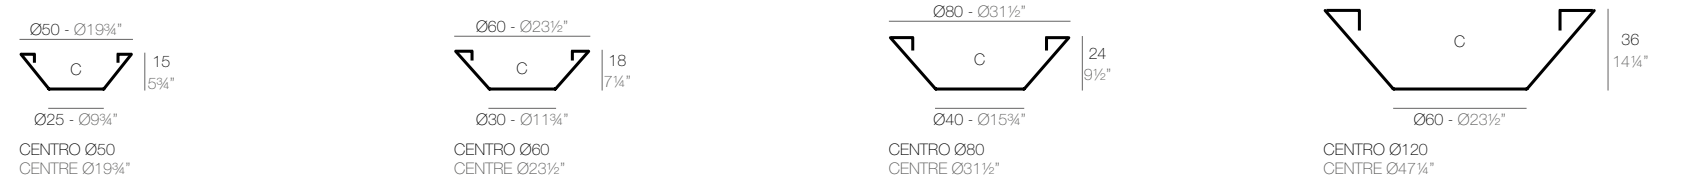

CENTRO

	Gal L	C= Ø x h in C= Ø x h cm	Simple Simple	Simple Lacquered Lacado Simple
Centre Ø19 3/4" - Centro Ø50	4 1/2 - 18	Ø15" x 6 1/4" - Ø38 x 15	40850	40850F
Centre Ø23 1/2" - Centro Ø60	8 - 30	Ø18" x 7" - Ø46 x 18	40860	40860F
Centre Ø31 1/2" - Centro Ø80	18 1/2 - 70	Ø24" x 9 1/2" - Ø61 x 24	40880	40880F
Centre Ø47 1/4" - Centro Ø120	60 3/4 - 230	Ø35 3/4" x 14 1/4" - Ø91 x 36	40812	40812F