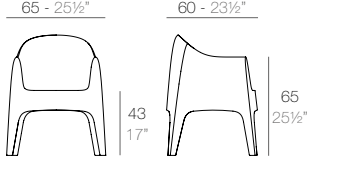

SOLID Sillón
SOLID Armchair

Basic	Cushion
Basic	Acolchado
	(SILVERTEX, CREVIN, SAVANE, HERITAGE)
55027	55027CO