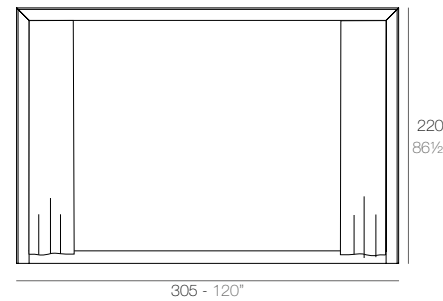

VELA Cenador S
VELA S Pavilion
ref: 54130F