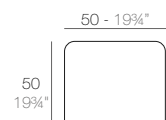

SUAVE Cojín 35x50cm
SUAVE Pillow 35x50cm
ref. 67004

SUAVE Cojín 50x50cm
SUAVE Pillow 50x50cm
ref. 67005

SUAVE Puff Ø45x40cm
SUAVE Ottoman Ø45x40cm
ref. 67006

SUAVE Puff Ø65x40cm
SUAVE Ottoman Ø65x40cm
ref. 67007