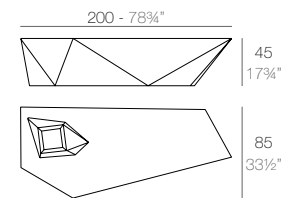

FAZ

FAZ Banco
FAZ Bench

	Basic Basic	Self-watering Autorriego	Lacquered Lacado	White Led Cab. Led Blanco Cab.	RGBW Led Cab. Led RGBW Cab.	RGBW Led Batt. Led RGBW Bat.	RGBW Led DMX Cab. Led RGBW DMX Cab.	RGBW Led DMX Batt. Led RGBW DMX Bat.	Cushion Acolchado	Joining hardware kit for 3 benches Kit unión 3 bancos
Bench Banco	54046	54046R	54046F	54046W	54046L	54046Y	54046D	54046DY	54046CO	54046X