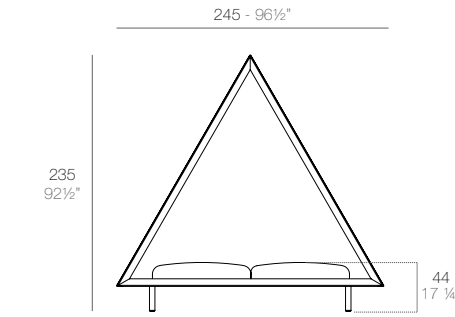

FRAME VINEYARD

FRAME VINEYARD Daybed con capota de tela. FRAME VINEYARD Daybed with fabric parasol.