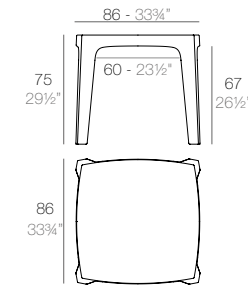

SOLID

SOLID Mesa
SOLID Dining Table
Ref:55025