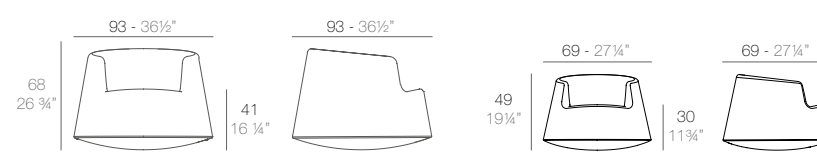

ROULETTE

ROULETTE Balancín (No es adecuado para niños)
ROULETTE Rocking Chair (Not for children)

ROULETTE NIÑOS Balancín
ROULETTE KIDS Rocking Chair

	Basic Basic	Lacquered Lacado
Roulette - Roulette	61002	61002F
Roulette Kids - Roulette Niños	61005	61005F