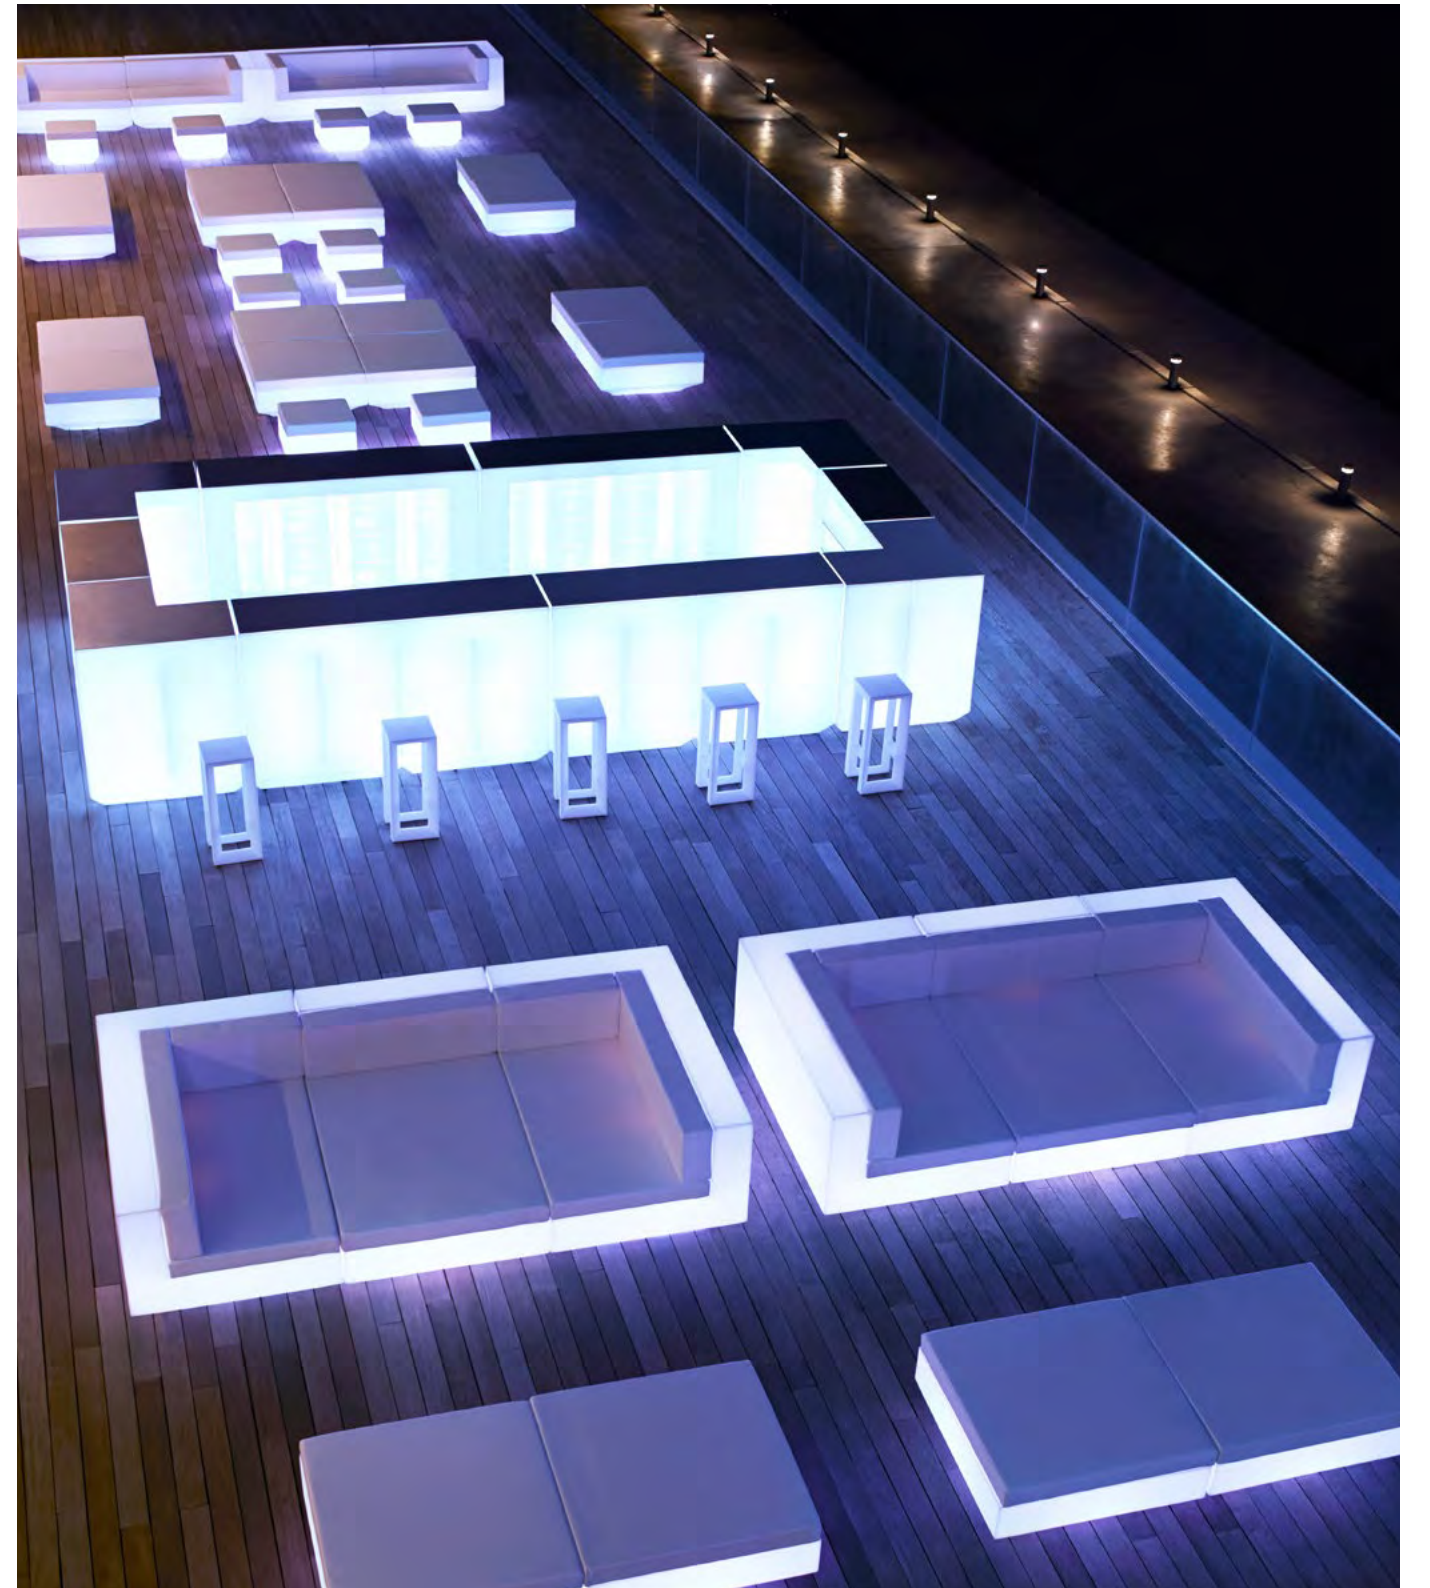

VELA
SOFA 220 & COFFEE TABLE & LOUNGE CHAIR & LAMP
taupe + savane white

VELA **COUNTER & CHAISE LONGUE & OTTOMANS & FRAME STOOLS**
ice + rgbw + nautic white cushions