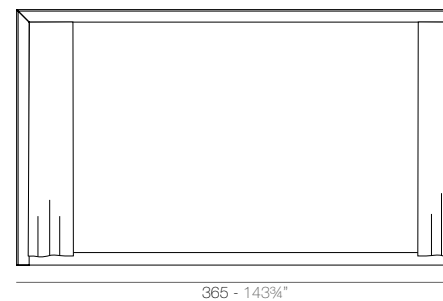

VELA Pérgola redonda (daybed no incluido)
VELA Round canopy (daybed not included)
ref: 54137F

VELA Cenador S
VELA S Pavilion
ref: 54130F

VELA Cenador M
VELA M Pavilion
ref: 54131F

VELA Cenador L
VELA L Pavilion
ref: 54129F