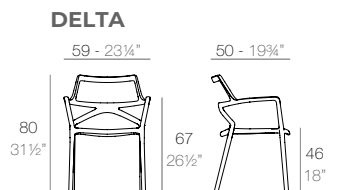

DELTA
DELTA Silla con brazos
DELTA Chair with arms

Basic	Lacquered	Cushion	Cushion
Basic	Lacado	Acolchado	Acolchado
		(NAUTIC)	(SILVERTEX, CREVIN, SAVANE, HERITAGE)
66026	66026F	66026CO	66026CCO