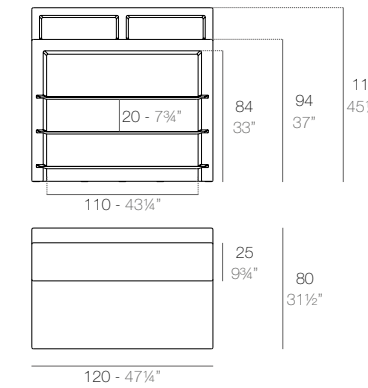

COUNTERS BARRAS

FIESTA

FIESTA 120 Barra
FIESTA 120 Counter

	Basic Basic	Lacquered Lacado	White Led Cab. Led Blanco Cab.	RGBW Led Cab. Led RGBW Cab.	RGBW Led Batt. Led RGBW Bat.	RGBW Led DMX Cab. Led RGBW DMX Cab.	RGBW Led DMX Batt. Led RGBW DMX Bat.
120 Counter 120 Barra	56023	56023F	56023W	56023L	56023Y	56023D	56023DY
180 Counter 180 Barra	56001	56001F	56001W	56001L	56001Y	56001D	56001DY
Curved counter Barra curva	56002	56002F	56002W	56002L	56002Y	56002D	56002DY