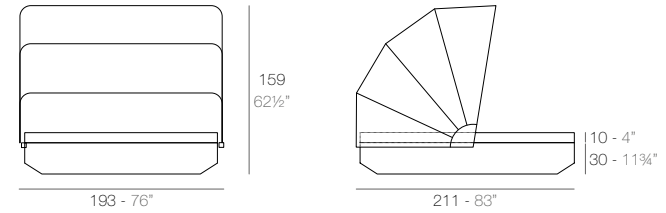

VELA Daybed basic cuadrado con parasol plegable. Giro 360°. VELA Daybed basic square with folding sunroof. Rotation 360°.