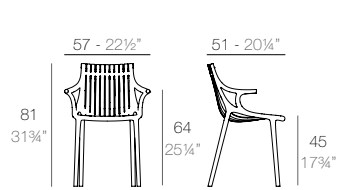

IBIZA
IBIZA Silla con brazos
IBIZA Chair with arms

Basic	Lacquered	Cushion	Cushion
Basic	Lacado	Acolchado	Acolchado
		(NAUTIC)	(SILVERTEX, CREVIN, SAVANE, HERITAGE)
65044	65044F	65044CO	65044CCO