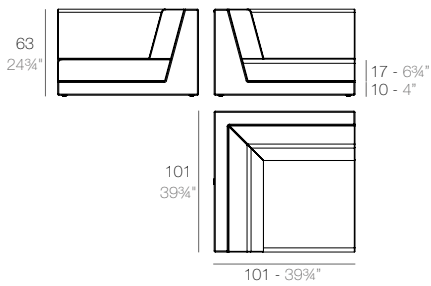

PIXEL Sofá Módulo Derecho
PIXEL Sectional Sofa Right