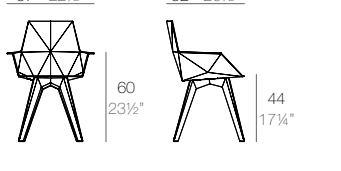

FAZ Sillón patas transparentes
FAZ Armchair clear legs

Basic	Lacquered	Cushion	Cushion
Basic	Lacado	Acolchado	Acolchado
		(NAUTIC)	(SILVERTEX, CREVIN, SAVANE, HERITAGE)
54063	54063F	54044CO	54044CCO