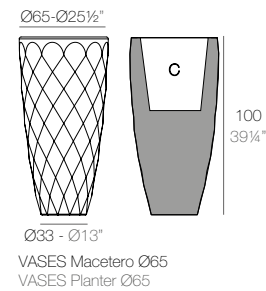

Gal L	C= d-d' x h in - C= d-d' x h cm	Basic Basic	Self-watering Autoriego	Lacquered Lacado	White Led Cab. Led Blanco Cab.	RGBW Led Cab. Led RGBW Cab.	RGBW Led Batt. Led RGBW Bat.	RGBW Led DMX Cab. Led RGBW DMX Cab.	RGBW Led DMX Batt. Led RGBW DMX Bat.
Jardiniere 13½" x 33" x 11¾" - Jardineria 34 x 84 x 30	19¾ - 75	10¼" x 28¼" x 11¾" - 26 x 72 x 30	42217	-	42217F	42217W	42217L	42217Y	42217D	42217DY
Jardiniere 18" x 41¾" x 15¾" - Jardineria 46 x 106 x 40	43½ - 165	13¾" x 37½" x 15¾" - 35 x 95 x 40	42218	-	42218F	42218W	42218L	42218Y	42218D	42218DY
Jardiniere 22½" x 50¾" x 19¾" - Jardineria 57 x 127 x 50	82¼ - 311	17¾" x 44¾" x 19¾" - 44 x 114 x 50	42219	-	42219F	42219W	42219L	42219Y	42219D	42219DY

	Gal L	C= d-d' x h in - C= d-d' x h cm	Simple Simple	Simple Lacquered Lacado Simple
Jardiniere 13½" x 33" x 11¾" - Jardineria 34 x 84 x 30	19¾ - 75	10¼" x 28¼" x 11¾" - 26 x 72 x 30	42217	42217F
Jardiniere 18" x 41¾" x 15¾" - Jardineria 46 x 106 x 40	43½ - 165	13¾" x 37½" x 15¾" - 35 x 95 x 40	42218	42218F
Jardiniere 22½" x 50¾" x 19¾" - Jardineria 57 x 127 x 50	82¼ - 311	17¾" x 44¾" x 19¾" - 44 x 114 x 50	42219	42219F