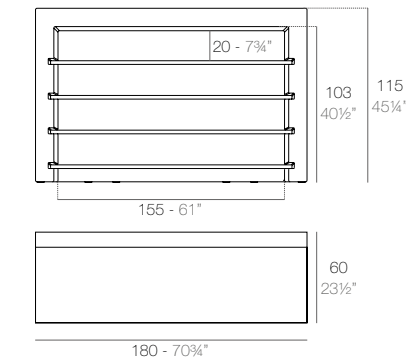

FIESTA 180 Barra
FIESTA 180 Counter