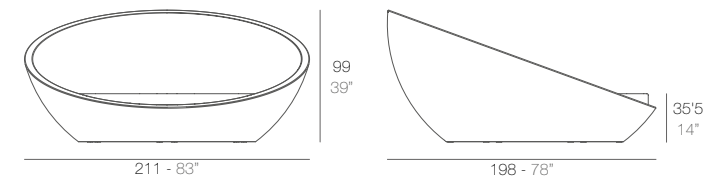

ULM

ULM Daybed
ULM Daybed

	Rotation Giro	Thick cushion Grosor acolchado
Daybed	360°	3 1/4"
Daybed	360°	8