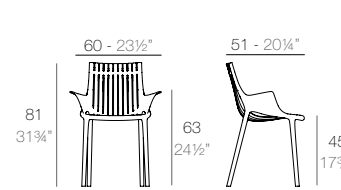

IBIZA Sillón
IBIZA Armchair

Basic	Lacquered	Cushion	Cushion
Basic	Lacado	Acolchado	Acolchado
		(NAUTIC)	(SILVERTEX, CREVIN, SAVANE, HERITAGE)
65041	65041F	65041CO	65041CCO