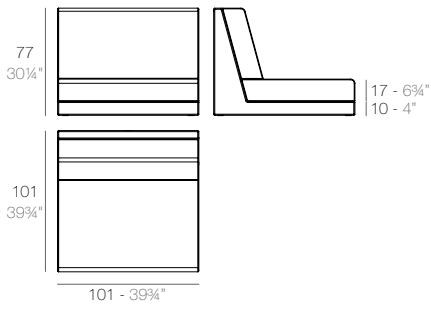

PIXEL Sofá Módulo Central Alto
PIXEL Sectional Sofa High Armless