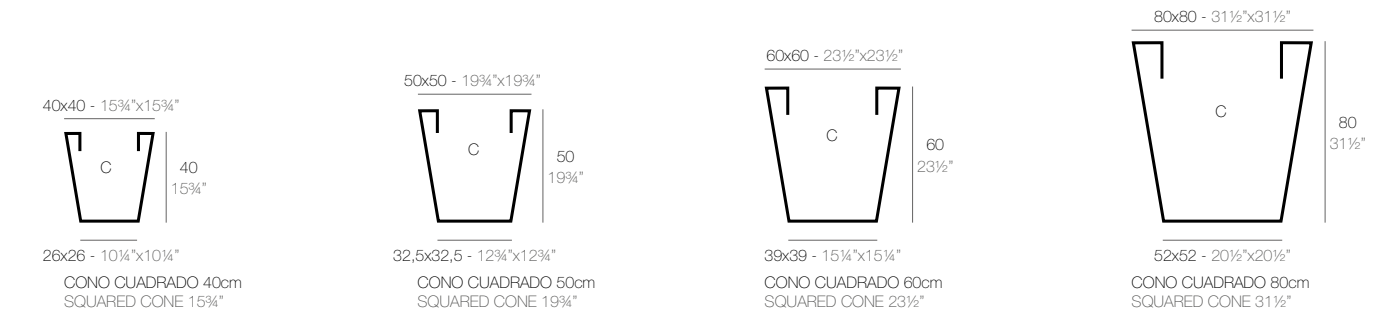

Gal L	C= (d x d) x h in C= (d x d) x h cm	Simple Simple	Simple Lacquered Lacado Simple
Squared Cone 15 3/4" x 15 3/4" - Cono Cuadrado 40 x 40 cm	11 1/2 - 44	(12 1/2" x 12 1/2") x 15 3/4" - (32 x 32) x 40	41140	41140F
Squared Cone 19 3/4" x 19 3/4" - Cono Cuadrado 50 x 50 cm	22 1/2 - 86	(15 3/4" x 15 3/4") x 19 3/4" - (40 x 40) x 50	41150	41150F
Squared Cone 23 1/2" x 23 1/2" - Cono Cuadrado 60 x 60 cm	39 1/2 - 150	(18" x 18") x 23 1/2" - (48 x 48) x 60	41160	41160F
Squared Cone 31 1/2" x 31 1/2" - Cono Cuadrado 80 x 80 cm	92 1/2 - 350	(24 3/4" x 24 3/4") x 31 1/2" - (64 x 64) x 80	41180	41180F