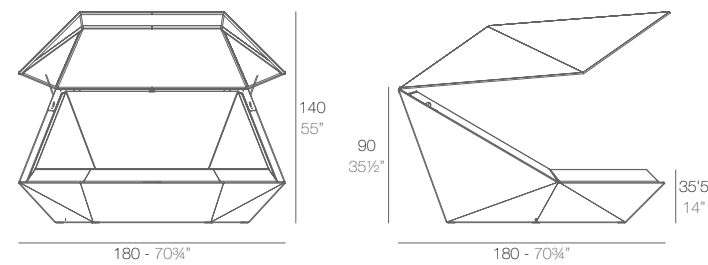

FAZ Daybed con parasol
FAZ Daybed with parasol

	Open Abierto	Close Cerrado	Rotation Giro	Thick cushion Grosor acolchado
Daybed with parasol	55"	35 1/2"	360°	3 1/4"
Daybed con parasol	140	90	360°	8

Optional	Bluetooth sound system pack 200W Bluetooth sound system pack 200W	4-Pillow pack 23 1/2"x23 1/2" Pack 4 cojines 60x60cm
	54099	54101
	54099	54101