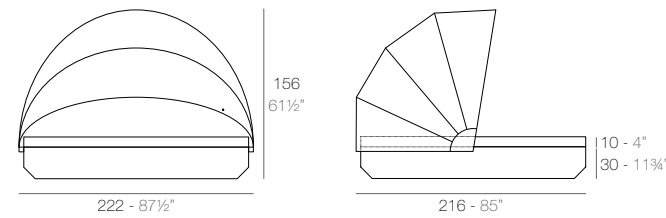

VELA Daybed basic redondo con parasol plegable. Giro 360°. VELA Daybed round basic with folding sunroof. Rotation 360°.