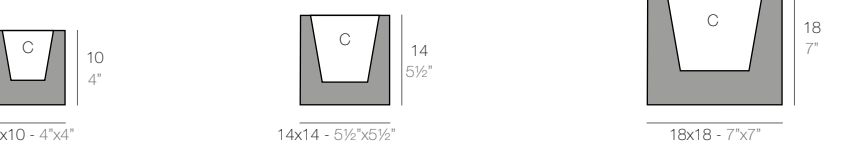

CUBO NANO

CUBO Nano 10 x 10 x 10 cm
CUBO Nano 4" x 4" x 4"

CUBO Nano 14 x 14 x 14 cm
CUBO Nano 5 1/2" x 5 1/2" x 5 1/2"

CUBO Nano 18 x 18 x 18 cm
CUBO Nano 7" x 7" x 7"

	Gal L	C = d x h in C = d x h cm	Nano Nano	Nano Lacquered Lacado Nano	Nano Led Nano Led
Nano Cubo 4"x4"x4" - Nano Cubo 10x10x10 cm	1/4 - 05	3 1/4" x 3 1/4" x 2 3/4" - 8 x 8 x 7	41310A	41310F	41310W
Nano Cubo 5 1/2"x5 1/2"x5 1/2" - Nano Cubo 14x14x14 cm	1/2 - 1	4 1/4" x 4 1/4" x 3 1/2" - 11 x 11 x 9	41314A	41314F	41314W
Nano Cubo 7"x7"x7" - Nano Cubo 18x18x18 cm	1/2 - 2	5 1/2" x 5 1/2" x 4 1/4" - 14 x 14 x 12	41318A	41318F	41318W