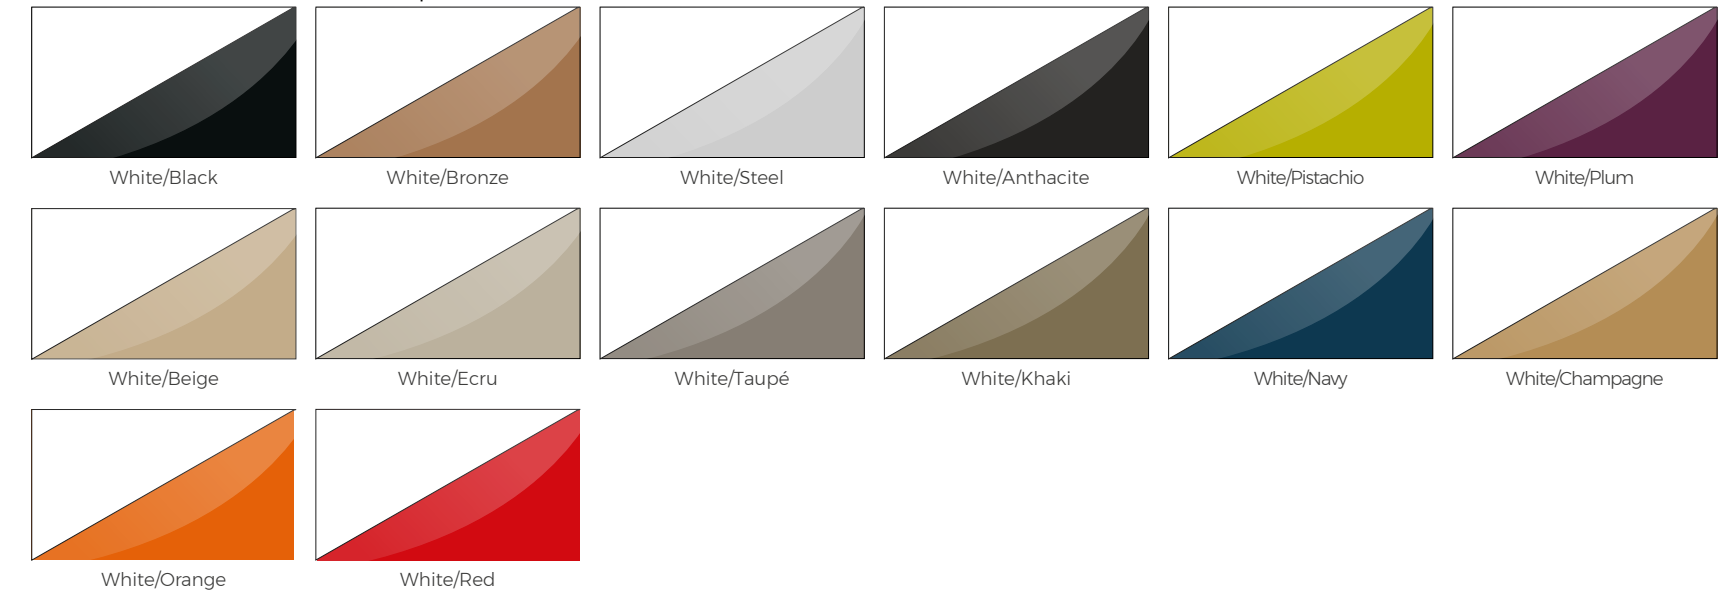

Bicolor Lacado. Two-Tone lacquered.