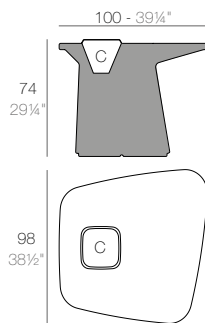

NOMA

Noma Mesa
Noma Table

	Gal L	C (d x h) in C (a x h) cm	Basic Basic	Self-Watering Autoriego	Lacquered Lacado	White Led Cab. Led Blanco Cab.	RGBW Led Cab. Led RGBW Cab.	RGBW Led DMX Cab. Led RGBW DMX Cab.	RGBW Led Batt. Led RGBW Bat.	RGBW Led DMX Batt. Led RGBW DMX Batt.
Table - Mesa	1¼" - 7	7¾" x 7¾" - 20 x 20	45100A	45100R	45100F	45100W	45100L	45100D	45100Y	45100DY