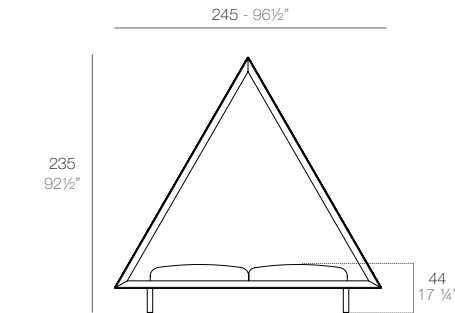

FRAME VINEYARD Daybed con capota trenzada. FRAME VINEYARD Daybed with woven rope parasol.

	Basic Basic	Lacquered Lacado	White Led Cab. Led Blanco Cab.	RGBW Led Cab. Led RGBW Cab.	RGBW Led Batt. Led RGBW Bat.	RGBW Led DMX Cab. Led RGBW DMX Cab.	RGBW Led DMX Batt. Led RGBW DMX Bat.
Daybed round basic Daybed basic redondo	54108	54108F	54108W	54108L	54108Y	54108D	54108DY
Daybed round basic with folding sunroof Daybed basic redondo con parasol plegable	54187	54187F	54187W	54187L	54187Y	54187D	54187DY
Daybed 1 reclining backrest round Daybed redondo reclinable	54122	54122F	54122W	54122L	54122Y	54122D	54122DY
Daybed 1 reclining backrest round with folding sunroof Daybed redondo reclinable con parasol plegable	54188	54188F	54188W	54188L	54188Y	54188D	54188DY
Daybed basic square Daybed basic cuadrado	54107	54107F	54107W	54107L	54107Y	54107D	54107DY
Daybed basic square with folding sunroof Daybed basic cuadrado con parasol plegable	54184	54184F	54184W	54184L	54184Y	54184D	54184DY
Daybed 2 reclining backrest square Daybed 2 cabezales reclinables	54180	54180F	54180W	54180L	54180Y	54180D	54180DY
Daybed 2 reclining backrest square with folding sunroof Daybed 2 cabezales reclinables con parasol plegable	54185	54185F	54185W	54185L	54185Y	54185D	54185DY
Daybed 4 reclining backrest square Daybed 4 cabezales reclinables	54104	54104F	54104W	54104L	54104Y	54104D	54104DY
Daybed 4 reclining backrest square with folding sunroof Daybed 4 cabezales reclinables con parasol plegable	54186	54186F	54186W	54186L	54186Y	54186D	54186DY

	Bluetooth sound system pack 200W	4-Pillow pack 23 1/2"x23 1/2" Pack 4 cojines 60x60cm	Side table Mesa auxiliar
Optional Opcional	54099	54101	54207
	54099	54101	54207
	54099	54101	54207
	54099	54101	54207
	54099	54101	54207
	54099	54101	54207
	54099	54101	54207
	54099	54101	54207
	54099	54101	54207
	54099	54101	54207
	54099	54101	54207
	54099	54101	54207