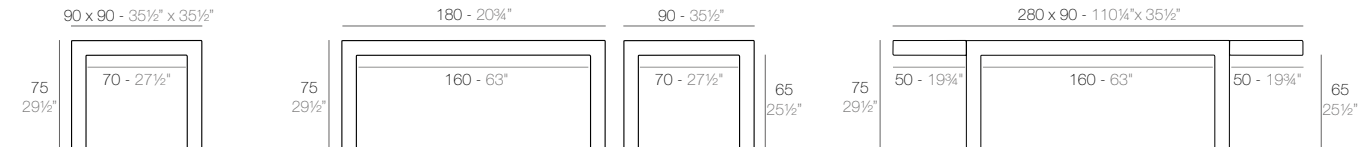

JUT

JUT Mesa 90x90
JUT Table 35½"x35½"
JUT Mesa 180x90
JUT Table 20¾"x35½"
JUT Mesa XL
JUT Table XL

	Basic Basic	Lacquered Lacado
Table 35½" x 35½" Mesa 90x90	44410	44410F
Table 20¾" x 35½" Mesa 180x90	44406	44406F
Table XL Mesa XL	44407	44407F