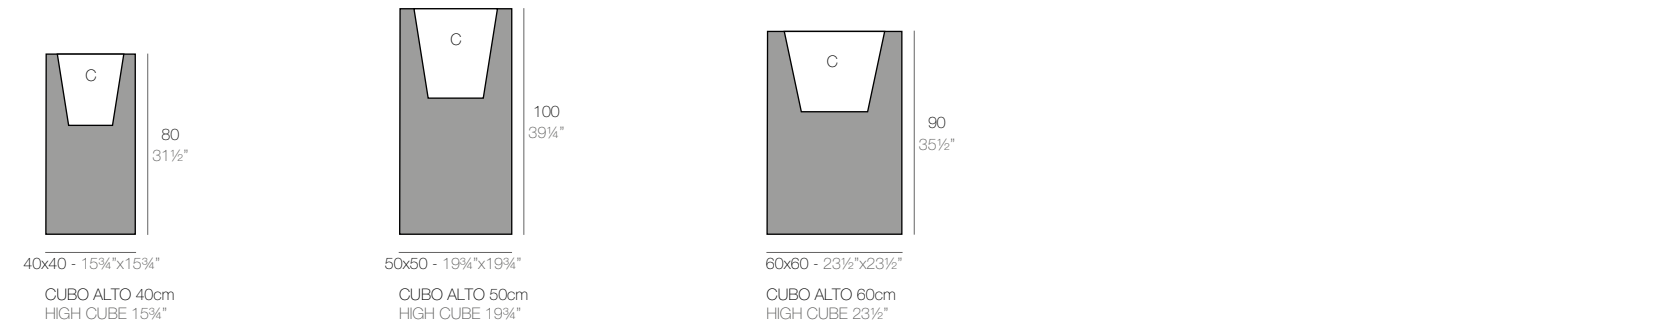

CUBO ALTO

	Gal L	C= (d x d) x h in C= (d x d) x h cm	Basic Basic	Self-watering Autorriego	Lacquered Lacado	White Led Cab. Led Blanco Cab.	RGBW Led Cab. Led RGBW Cab.	RGBW Led Batt. Led RGBW Batt.	RGBW Led DMX Cab. Led RGBW DMX Cab.	RGBW Led DMX Batt. Led RGBW DMX Batt.
High Cube 15 3/4" x 15 3/4" x 31 1/2" - Cubo Alto 40 x 40 x 80 cm	7 1/2 - 24	(11 3/4" x 11 3/4") x 13" - (30 x 30) x 33	41441A	41441R	41441RF	41441W	41441L	41441Y	41441D	41441DY
High Cube 19 3/4" x 19 3/4" x 39 1/2" - Cubo Alto 50 x 50 x 100 cm	12 1/2 - 47	(15" x 15") x 16 1/4" - (38 x 38) x 41	41451A	41451R	41451RF	41451W	41451L	41451Y	41451D	41451DY
High Cube 23 1/2" x 23 1/2" x 35 1/2" - Cubo Alto 60 x 60 x 90 cm	19 - 72	(18" x 18") x 18" - (46 x 46) x 46	41460A	41460R	41460RF	41460W	41460L	41460Y	41460D	41460DY