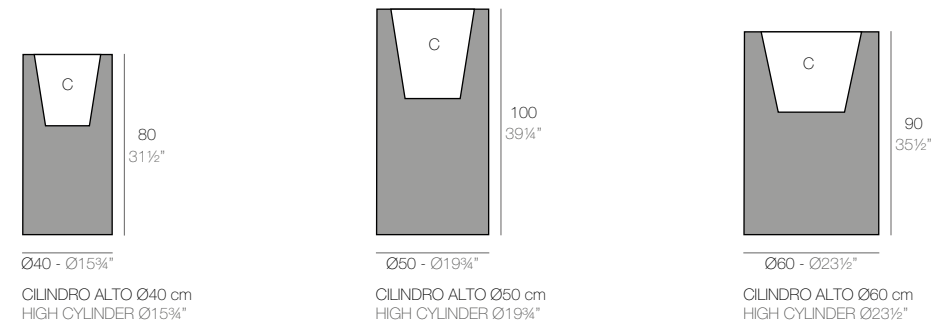

CILINDRO ALTO

	Gal L	C= Ø x h in C= Ø x h cm	Basic Basic	Self-watering Autoriego	Lacquered Lacado	White Led Cab. Led Blanco Cab.	RGBW Led Cab. Led RGBW Cab.	RGBW Led Batt. Led RGBW Bat.	RGBW Led DMX Cab. Led RGBW DMX Cab.	RGBW Led DMX Batt. Led RGBW DMX Bat.
High Cylinder Ø15 3/4" x 31 1/2" - Cilindro Alto Ø40 x 80 cm	4 1/2 - 17	Ø11 3/4" x 12 1/2" - Ø30 x 32	40441A	40441R	40441RF	40441W	40441L	40441Y	40441D	40441DY
High Cylinder Ø19 3/4" x 39 3/4" - Cilindro Alto Ø50 x 100 cm	8 - 31	Ø15" x 15 1/4" - Ø38 x 39	40451A	40451R	40451RF	40451W	40451L	40451Y	40451D	40451DY
High Cylinder Ø23 1/2" x 35 1/2" - Cilindro Alto Ø60 x 90 cm	15 1/4 - 60	Ø18" x 18" - Ø46 x 46	40460A	40460R	40460RF	40460W	40460L	40460Y	40460D	40460DY