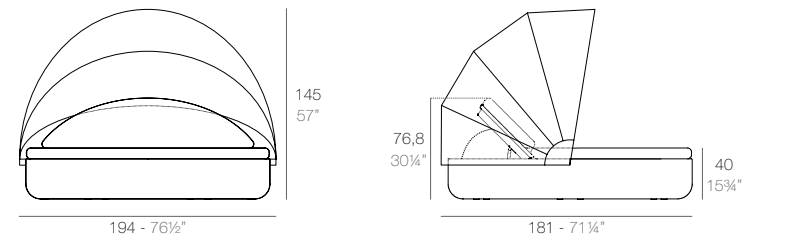

ULM Daybed reclinable con parasol plegable
ULM Daybed reclining backrest with folding sunroof

	Rotation Giro	Thick cushion Grosor acolchado
Daybed reclining backrest with folding sunroof	360°	4"
Daybed reclinable con parasol plegable	360°	10