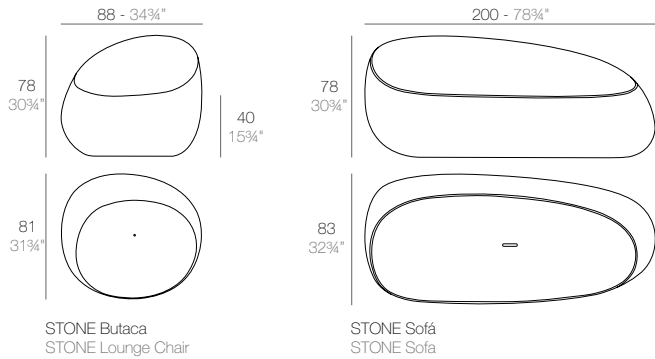

STONE

	Basic Basic	Lacquered Lacado	White Led Cab. Led Blanco Cab.	RGBW Led Cab. Led RGBW Cab.	RGBW Led DMX Cab. Led RGBW DMX Cab.	RGBW Led Batt. Led RGBW DMX Batt.	Nautic Cushion Nautic Acolchado	Silvertex / Crevin Cushion Silvertex / Crevin Acolchado
Lounge Chair - Butaca	55006	55006F	55006W	55006L	55006D	55006Y	55006CO	55006CCO
Sofa - Sofá	55005	55005F	55005W	55005L	55005D	55005Y	55005CO	55005CCO