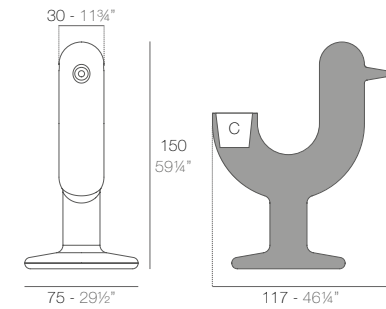

PEACOCK

PEACOCK Macetero
PEACOCK Planter

BYE-BYE

BYE-BYE Maceta 70
BYE-BYE Planter 70

BYE-BYE Maceta 100
BYE-BYE Planter 100

VASES

VASES Jardineria
VASES Jardiniere

VASES Macetero Ø55
VASES Planter Ø65