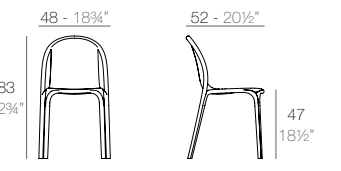

BROOKLYN

BROOKLYN
BROOKLYN Silla
BROOKLYN Chair

Basic	Lacquered	Cushion	Cushion
Basic	Lacado	Acolchado	Acolchado
		(NAUTIC)	(SILVERTEX, CREVIN, SAVANE, HERITAGE)
65037	65037F	65037CO	65037CCO