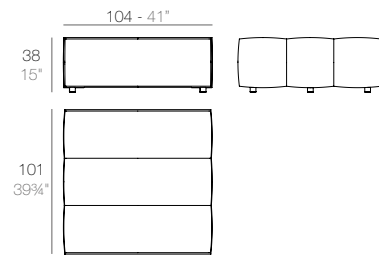

TABLET Puff L
TABLET Ottoman L
ref. 54213