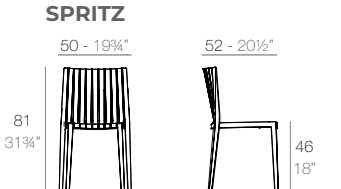

SPRITZ
SPRITZ Silla
SPRITZ Chair

Basic	Cushion
Basic	Acolchado
	(SILVERTEX, CREVIN, SAVANE, HERITAGE)
56016	56016CO