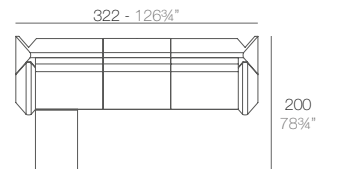

1 x 53004 Módulo Central - Sectional Sofa Armless