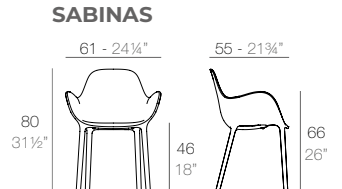

SABINAS Sillón
SABINAS Armchair

Basic	Lacquered	Cushion	Cushion
Basic	Lacado	Acolchado	Acolchado
		(NAUTIC)	(SILVERTEX, CREVIN, SAVANE, HERITAGE)
45012	45012F	45012CO	45012CCO