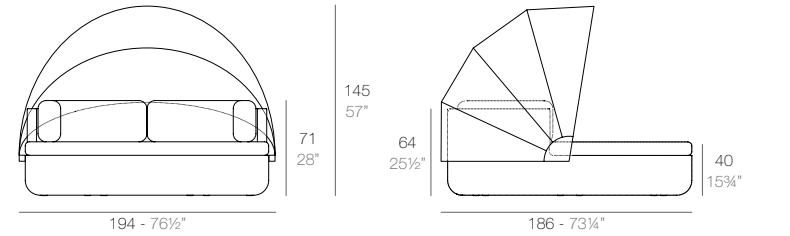

ULM Daybed cabezal fijo con parasol plegable
ULM Daybed fixed backrest with folding sunroof

	Rotation Giro	Thick cushion Grosor acolchado
Daybed fixed backrest with canopy	360°	4"
Daybed respaldo fijo con capota	360°	10

	Basic	Lacquered Lacado	White Led Cab. Led Blanco Cab.	RGBW Led Cab. Led RGBW Cab.	RGBW Led Batt. Led RGBW Bat.	RGBW Led DMX Cab. Led RGBW DMX Cab.	RGBW Led DMX Batt. Led RGBW DMX Bat.
Daybed	54139	54139F	54139W	54139L	54139Y	54139D	54139DY
Daybed with sunroof Daybed con parasol	54136	54136F	54136W	54136L	54136Y	54136D	54136DY
Daybed reclining backrest Daybed reclinable	54181	54181F	54181W	54181L	54181Y	54181D	54181DY
Daybed reclining backrest with folding sunroof Daybed reclinable con parasol plegable	54189	54189F	54189W	54189L	54189Y	54189D	54189DY
Daybed fixed backrest Daybed cabezal fijo	54182	54182F	54182W	54182L	54182Y	54182D	54182DY
Daybed fixed backrest with folding sunroof Daybed cabezal fijo con parasol plegable	54190	54190F	54190W	54190L	54190Y	54190D	54190DY

Optional	Bluetooth sound system pack 200W Bluetooth sound system pack 200W	4-Pillow pack 23 1/2"x23 1/2" Pack 4 cojines 60x60cm	Side table Mesa auxiliar
	54099	54101	-
	54099	54101	-
	54099	54101	54207
	54099	54101	54207
	54099	54101	54207
	54099	54101	54207