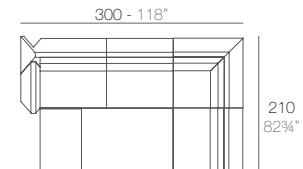

1 x 53004 Módulo Central - Sectional Sofa Armless