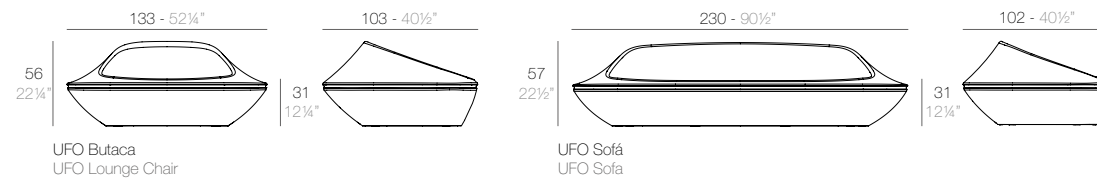

UFO

	Basic Basic	Lacquered Lacado	White Led Cab. Led Blanco Cab.	RGBW Led Cab. Led RGBW Cab.	RGBW Led DMX Cab. Led RGBW DMX Cab.	RGBW Led Batt. Led RGBW Batt.	RGBW Led DMX Batt. Led RGBW DMX Batt.	Cushion Acolchado	Set 5 Wheels Set 5 Ruedas
Lounge Chair - Butaca	63001	63001F	63001W	63001L	63001D	63001Y	63001DY	63001CO	63001B
Sofa - Sofá	63002	63002F	63002W	63002L	63002D	63002Y	63002DY	63002CO	-