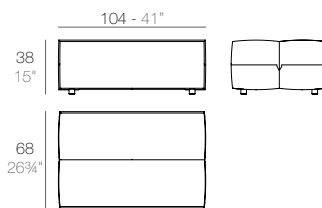

TABLET

TABLET Puff S
TABLET Ottoman S
ref. 54211

TABLET Puff L
TABLET Ottoman L
ref. 54213

SUAVE

SUAVE Puff Ø45x40cm
SUAVE Ottoman Ø45x40cm
ref. 67006

SUAVE Puff Ø65x40cm
SUAVE Ottoman Ø65x40cm
ref. 67007

SUAVE Puff Ø85x40cm
SUAVE Ottoman Ø85x40cm
ref. 67008