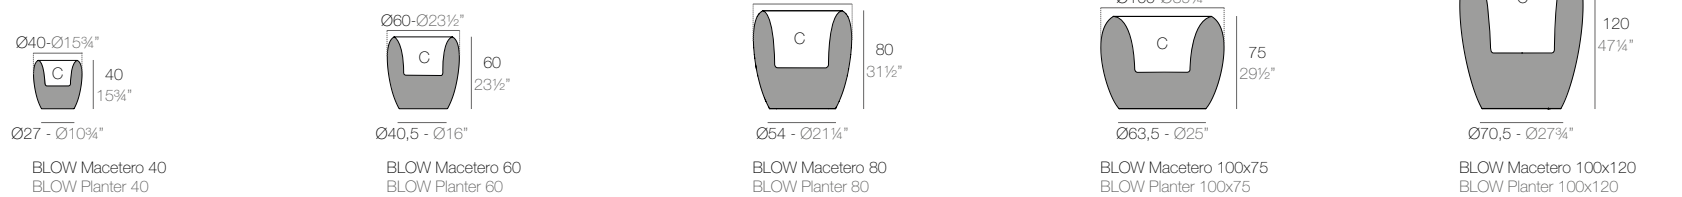

BLOW

	Gal L	C= (d x d') x h in C= (d x d') x h cm	Basic Basic	Self-watering Autoriego	Lacquered Lacado	White Led Cab. Led Blanco Cab.	RGBW Led Cab. Led RGBW Cab.	RGBW Led Batt. Led RGBW Bat.	RGBW Led DMX Cab. Led RGBW DMX Cab.	RGBW Led DMX Batt. Led RGBW DMX Bat.
Planter Ø40 - Macetero Ø40	2¾ - 10	Ø12½" x 8¼" - Ø32 x 21	55017A	55017R	55017F	55017W	55017L	55017Y	55017D	55017DY
Planter Ø60 - Macetero Ø60	7½ - 28	Ø19" x 12½" - Ø48 x 32	55018A	55018R	55018F	55018W	55018L	55018Y	55018D	55018DY
Planter Ø80 - Macetero Ø80	18 - 68	Ø25¼" x 18" - Ø64 x 46	55019A	55019R	55019F	55019W	55019L	55019Y	55019D	55019DY
Planter Ø100x75 - Macetero Ø100x75	35¼ - 135	Ø31½" x 18" - Ø80 x 46	55020A	55020R	55020F	55020W	55020L	55020Y	55020D	55020DY
Planter Ø100x120 - Macetero Ø100x120	27½ - 104	Ø30¾" x 21¾" - Ø78 x 55	55021A	55021R	55021F	55021W	55021L	55021Y	55021D	55021DY