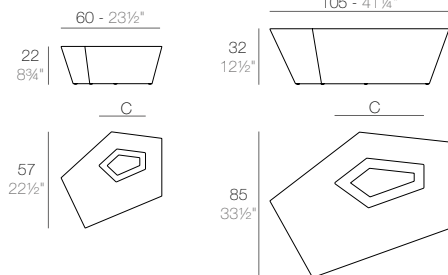

BIOPHILIA

	Basic Basic	Lacquered Lacado	White Led Cab. Led Blanco Cab.	RGBW Led Cab. Led RGBW Cab.	RGBW Led DMX Cab. Led RGBW DMX Cab.	RGBW Led Batt. Led RGBW Bat.	RGBW Led DMX Batt. Led RGBW DMX Batt.	Lacquered Two-Tone Lacado Dos-Tonos
Low Table Mesa Baja	59004	59004F	59004W	59004L	59004D	59004Y	59004DY	59004FP

WING

	Basic Basic	Lacquered Lacado	White Led Cab. Led Blanco Cab.	RGBW Led Cab. Led RGBW Cab.	RGBW Led DMX Cab. Led RGBW DMX Cab.	RGBW Led Batt. Led RGBW Bat.	RGBW Led DMX Batt. Led RGBW DMX Batt.
Low Table Mesa Baja	53035	53035F	53035W	53035L	53035D	53035Y	53035DY

FAZ

FAZ Mesa Tumbona
FAZ Sun Lounger Table

	Gal L	C (d x h) in C (a x h) cm	Basic Basic	Lacquered Lacado	White Led Cab. Led Blanco Cab.	RGBW Led Cab. Led RGBW Cab.	RGBW Led DMX Cab. Led RGBW DMX Cab.	RGBW Led Batt. Led RGBW Bat.	RGBW Led DMX Batt. Led RGBW DMX Batt.
Sun Lounger Table Mesa Tumbona	3/4 3	10 3/4 x 4 3/4 27 x 12	54009	54009F	54009W	54009L	54009D	54009Y	54009DY
Low Table Mesa Baja	3/4 12	20 x 7 1/2 51 x 19	54007	54007F	54007W	54007L	54007D	54007Y	54007DY