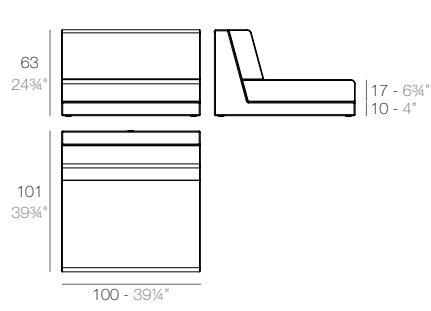

LOUNGE CHAIRS & SOFAS SILLONES Y SOFÁS

PIXEL

PIXEL Sofá Módulo Central Bajo
PIXEL Sectional Sofa Low Armless