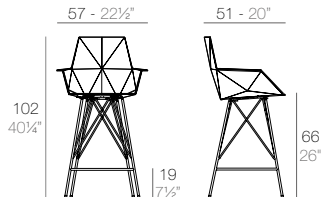

FAZ Taburete Alto con brazos 102
FAZ Counter Stool with arms 40 1/4\"/>

	Basic Basic	Lacquered Lacado
Counter Stool with arms 40 1/4\"/>	54165	54165F