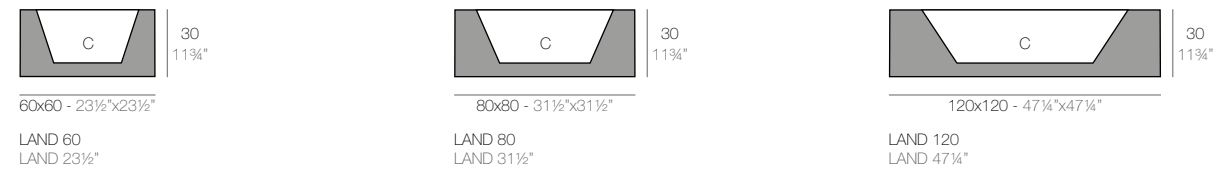

LAND

	Gal L	C= d x d' x h in C= d x d' x h cm	Basic Basic	Self-watering Autorniego	Lacquered Lacado	White Led Cab. Led Blanco Cab.	RGBW Led Cab. Led RGBW Cab.	RGBW Led Batt. Led RGBW Bat.	RGBW Led DMX Cab. Led RGBW DMX Cab.	RGBW Led DMX Batt. Led RGBW DMX Bat.
Land 23 1/2" - Land 60 cm	8 - 30	18"x18" x 9 1/2" - 46x46 x 24	43960A	43960R	43960RF	43960W	43960L	43960Y	43960D	43960DY
Land 31 1/2" - Land 80 cm	18 1/4 - 70	24"x24" x 9 1/2" - 61x61 x 24	43980A	43980R	43980RF	43980W	43980L	43980Y	43980D	43980DY
Land 47 1/4" - Land 120 cm	42 1/4 - 160	35 3/4"x35 3/4" x 9 1/2" - 91x91 x 24	43912A	43912R	43912RF	43912W	43912L	43912Y	43912D	43912DY