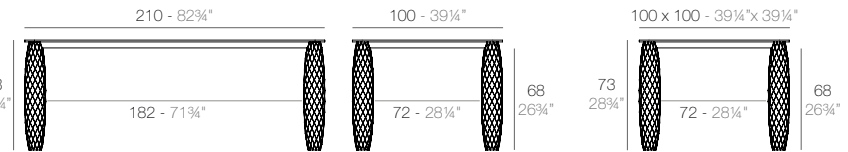

VASES Mesa 210x100
VASES Dining Table 82¼"x39¼"
VASES Mesa 100x100
VASES Dining Table 39¼"x39¼"

	Basic Basic	Lacquered Lacado
Dining Table 82¼" x 39¼" - Mesa 210 x 100	47079	47079F
Dining Table 39¼" x 39¼" - Mesa Comedor 100 x 100	47080	47080F