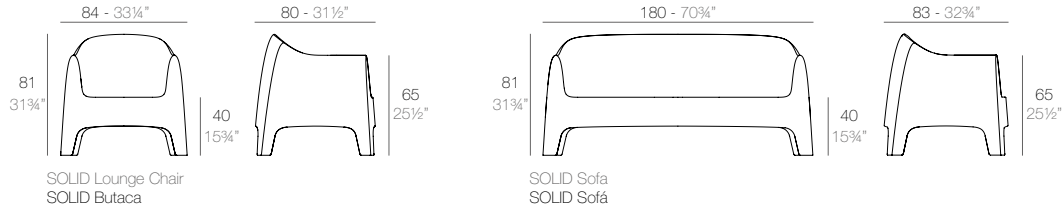

SOLID

	Basic Basic	Nautic Cushion Nautic Acolchado	Silvertex/Crevin Cushion Silvertex/Crevin Acolchado
Lounge Chair - Butaca	55023	55023CO	55023CCO
Sofa - Sofá	55022	55022CO	55022CCO