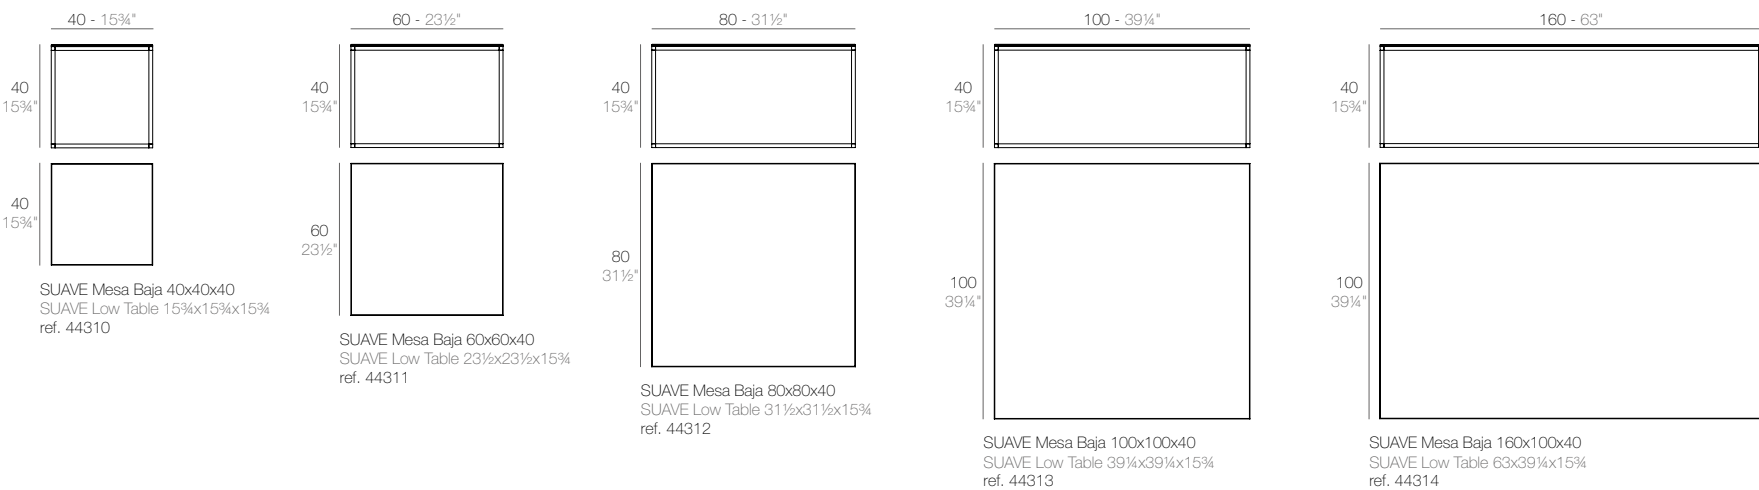

PIXEL

SUAVE

TABLET

FRAME ALUMINIUM

FRAME

REST

SABINAS

PILLOW

PAL

	Basic Basic	Lacquered Lacado	White Led Cab. Led Blanco Cab.	RGBW Led Cab. Led RGBW Cab.	RGBW Led DMX Cab. Led RGBW DMX Cab.	RGBW Led Batt. Led RGBW Bat.	RGBW Led DMX Batt. Led RGBW DMX Bat.
Low Table - Mesa Baja	55002	55002F	55002W	55002L	55002D	55002Y	55002DY

	Basic Basic	Lacquered Lacado	White Led Cab. Led Blanco Cab.	RGBW Led Cab. Led RGBW Cab.	RGBW Led DMX Cab. Led RGBW DMX Cab.	RGBW Led Batt. Led RGBW Bat.	RGBW Led DMX Batt. Led RGBW DMX Bat.
Low Table - Mesa Baja	51003	51003F	51003W	51003L	51003D	51003Y	51003DY

STONE

AGATHA

	Basic Basic	Lacquered Lacado	White Led Cab. Led Blanco Cab.	RGBW Led Cab. Led RGBW Cab.	RGBW Led DMX Cab. Led RGBW DMX Cab.	RGBW Led Batt. Led RGBW Bat.	RGBW Led DMX Batt. Led RGBW DMX Bat.	Glass Top Sobre Cristal
Low Table - Mesa Baja	55007	55007F	55007W	55007L	55007D	55007Y	55007DY	55007C

	Basic Basic	Lacquered Lacado	Lacquered Two-Tone Lacado Dos-Tonos
Low Table - Mesa Baja	52002	52002F	52002FP