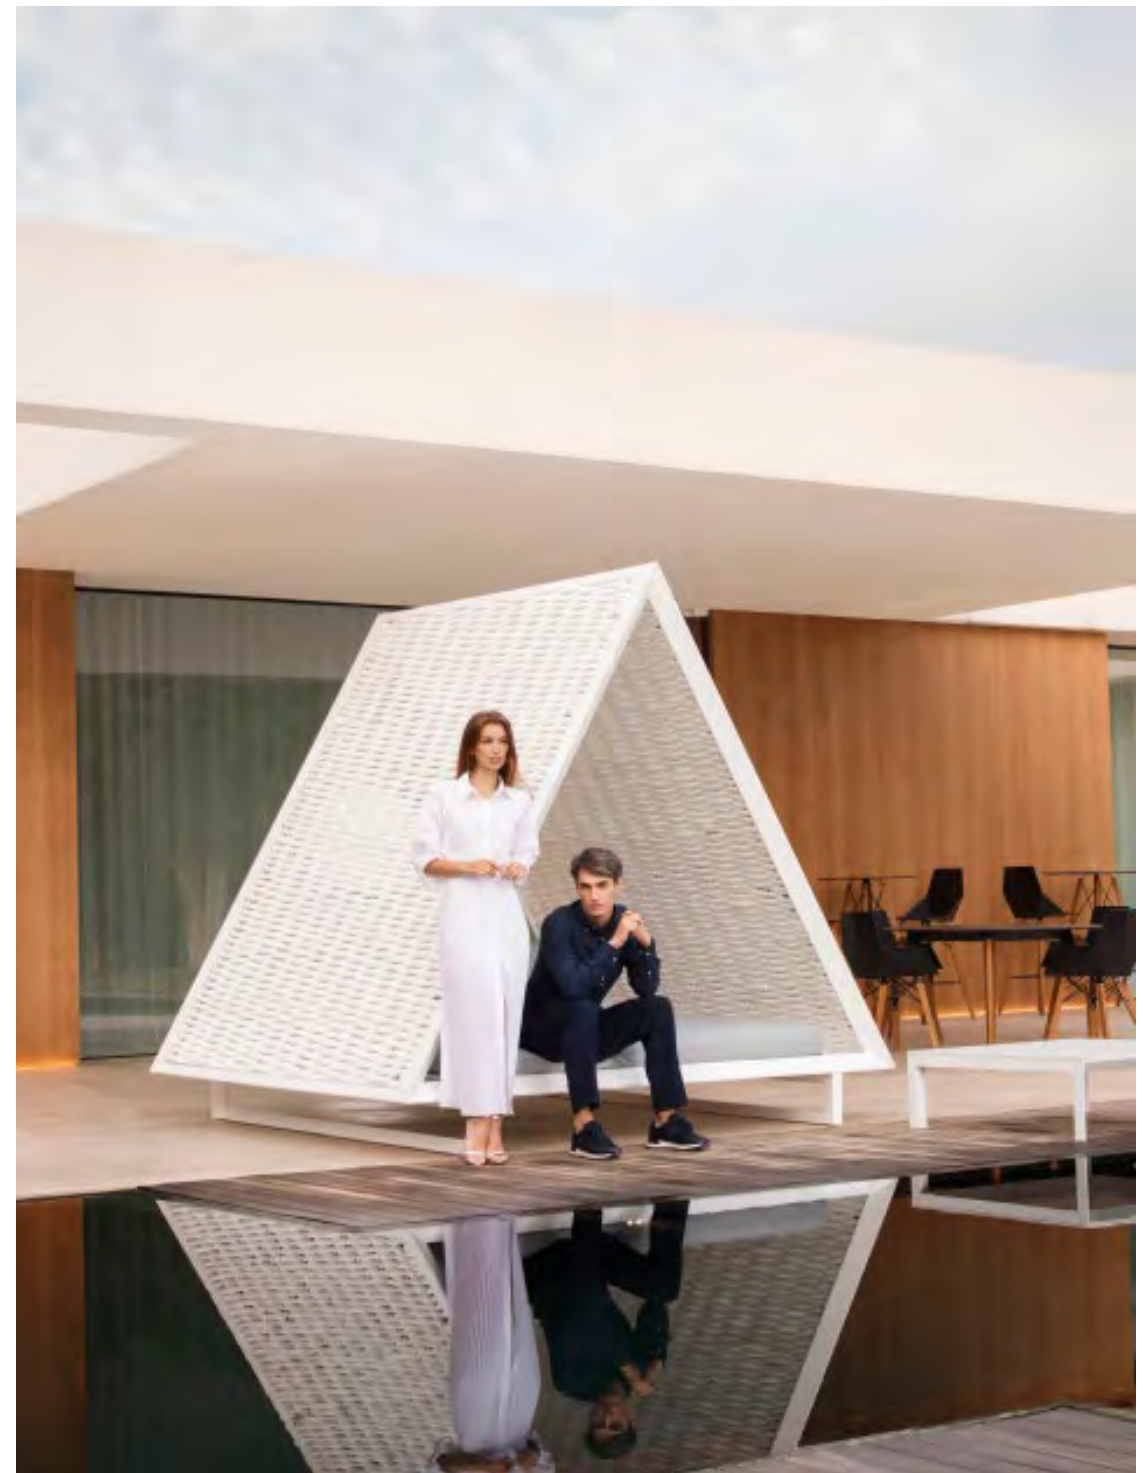

FRAME VINEYARD **DAYBED**
white + glad iceberg & steel + glad granito & white + glad galan