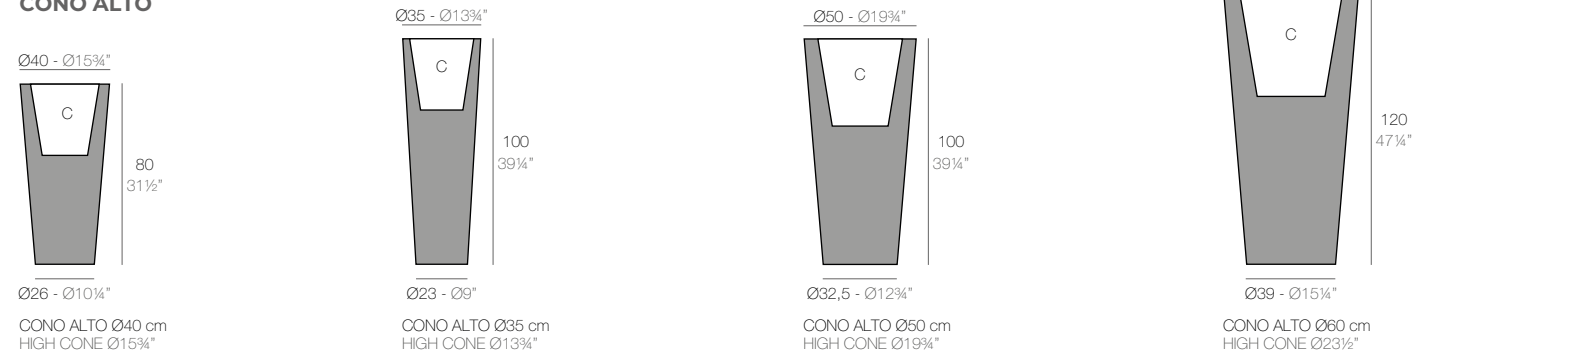

CONO ALTO

	Gal L	C= Ø x h in C= Ø x h cm	Basic Basic	Self-watering Automiego	Lacquered Lacado	White Led Cab. Led Blanco Cab.	RGBW Led Cab. Led RGBW Cab.	RGBW Led Batt. Led RGBW Bat.	RGBW Led DMX Cab. Led RGBW DMX Cab.	RGBW Led DMX Batt. Led RGBW DMX Bat.
High Cone Ø15¾" x 31½" - Cono Alto Ø40 x 80 cm	4¼ - 16	Ø12¼" x 12½" - Ø31 x 32	40540A	40540R	40540RF	40540W	40540L	40540Y	40540D	40540DY
High Cone Ø13¾" x 39¼" - Cono Alto Ø35 x 100 cm	5¼ - 22	Ø11½" x 12½" - Ø29 x 32	40535A	40535R	40535RF	40535W	40535L	40535Y	40535D	40535DY
High Cone Ø19¾" x 39¼" - Cono Alto Ø50 x 100 cm	8½ - 32	Ø15" x 15¼" - Ø38 x 39	40550A	40550R	40550RF	40550W	40550L	40550Y	40550D	40550DY
High Cone Ø23½" x 47¼" - Cono Alto Ø60 x 120 cm	15¾ - 60	Ø18" x 18" - Ø46 x 46	40560A	40560R	40560RF	40560W	40560L	40560Y	40560D	40560DY