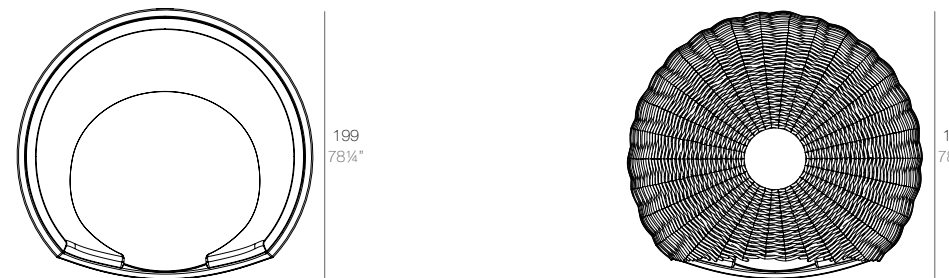

ULM MOON

MOON Daybed
MOON Daybed

MOON Daybed con capota trenzada
MOON Daybed with woven rope roof

MOON Daybed con Capota Textil
MOON Daybed with Fabric Roof

	Basic	Lacquered Lacado	White Led Cab. Led Blanco Cab.	RGBW Led Cab. Led RGBW Cab.	RGBW Led Batt. Led RGBW Bat.	RGBW Led DMX Cab. Led RGBW DMX Cab.	RGBW Led DMX Batt. Led RGBW DMX Bat.
Daybed	54281	54281F	54281W	54281L	54281Y	54281D	54281DY
Daybed rope roof Daybed trenzada	54279	54279F	54279W	54279L	54279Y	54279D	54279DY
Daybed fabric roof Daybed capota textil	54326	54326F	54326W	54326L	54326Y	54326D	54326DY

Optional	Bluetooth sound system pack 200W Bluetooth sound system pack 200W	4-Pillow pack 23 1/2"x23 1/2" Pack 4 cojines 60x60cm
	54099	54101
	54099	54101
	54326	54326