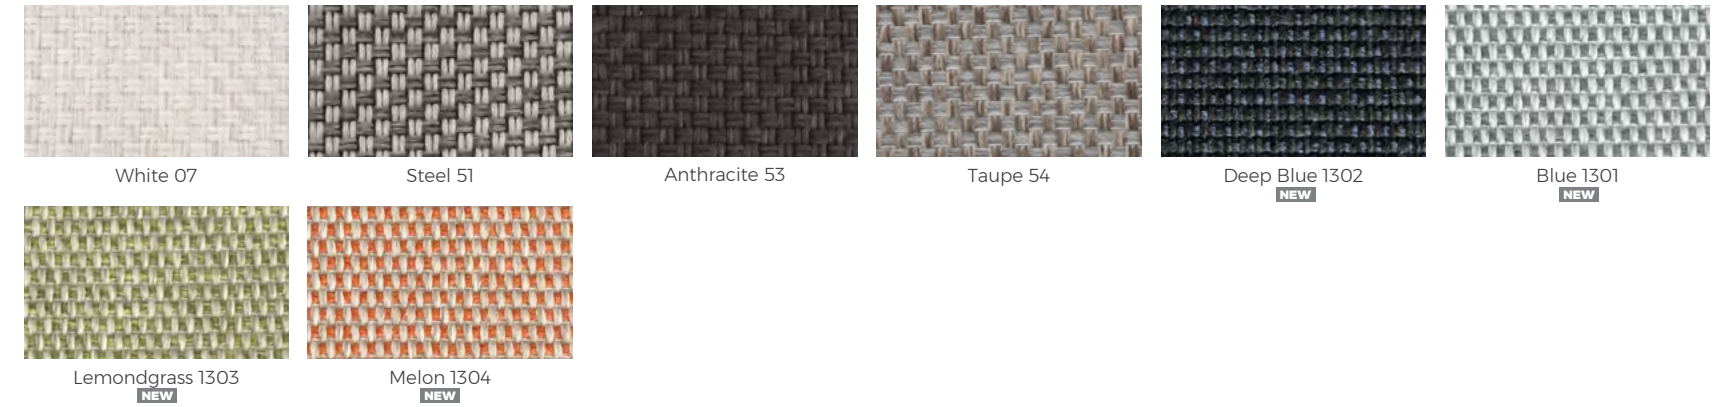

TELAS Grupo 1.
FABRICS Group 1.

Nautical.

Silvertex.

NEW

Dralon.

Crevin.

Heritage. sunbrella Made with recycled acrylic.

Savane. sunbrella