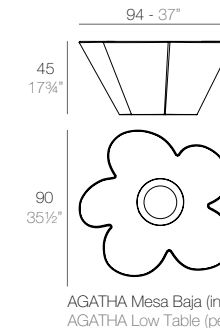

AGATHA

	Basic Basic	Lacquered Lacado	White Led Cab. Led Blanco Cab.	RGBW Led Cab. Led RGBW Cab.	RGBW Led DMX Cab. Led RGBW DMX Cab.	RGBW Led Batt. Led RGBW Bat.	RGBW Led DMX Batt. Led RGBW DMX Bat.	Glass Top Sobre Cristal
Low Table - Mesa Baja	55007	55007F	55007W	55007L	55007D	55007Y	55007DY	55007C

	Basic Basic	Lacquered Lacado	Lacquered Two-Tone Lacado Dos-Tonos
Low Table - Mesa Baja	52002	52002F	52002FP