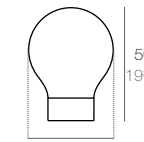

THE SECOND LIGHT Ø38 cm
THE SECOND LIGHT Ø1 1/2"