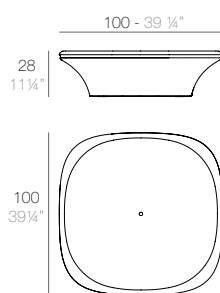

UFO

UFO Mesa Baja
UFO Low Table

	Basic Basic	Lacquered Lacado	White Led Cab. Led Blanco Cab.	RGBW Led Cab. Led RGBW Cab.	RGBW Led DMX Cab. Led RGBW DMX Cab.	RGBW Led Batt. Led RGBW Bat.	RGBW Led DMX Batt. Led RGBW DMX Batt.
Low Table Mesa Baja	63003	63003F	63003W	63003L	63003D	63003Y	63003DY