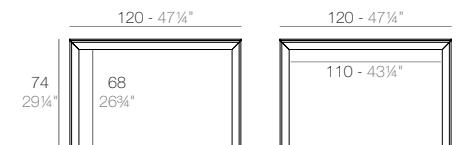

FRAME Mesa 120x120cm
FRAME Dining Table 47 1/4" x 47 1/4"

	HPL Black Edge HPL Borde Negro	HPL White Edge HPL Borde Blanco	Dekton
Dining Table Mesa	54235F	54235FB	54266M