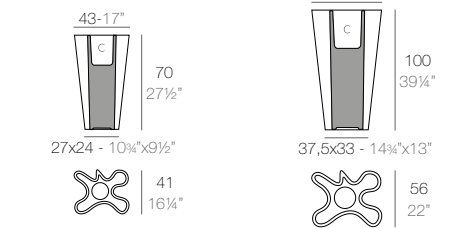

PEACOCK

PEACOCK Macetero
PEACOCK Planter

BYE-BYE

BYE-BYE Maceta 70
BYE-BYE Planter 70

BYE-BYE Maceta 100
BYE-BYE Planter 100

VASES

VASES Jardineria
VASES Jardiniere

VASES Macetero Ø55
VASES Planter Ø65