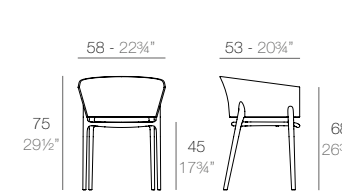

Basic	Lacquered
Basic	Lacado
65047	65047F

KIMONO
KIMONO Silla
KIMONO Chair

Basic
Basic
54299

AFRICA
AFRICA Silla
AFRICA Chair

Basic	Lacquered	Cushion	Cushion
Basic	Lacado	Acolchado	Acolchado
		(NAUTIC)	(SILVERTEX, CREVIN, SAVANE, HERITAGE)
65036	65036F	65036CO	65036CCO