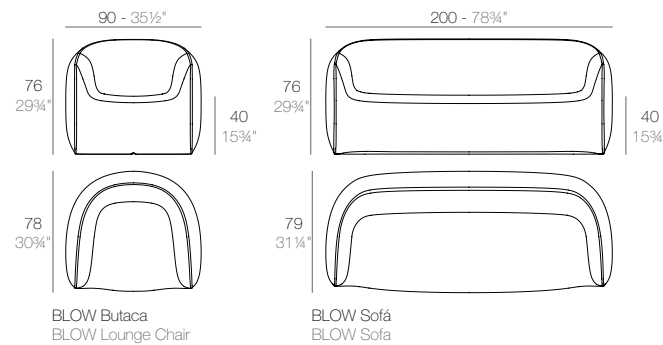

BLOW

	Basic Basic	Lacquered Lacado	White Led Cab. Led Blanco Cab.	RGBW Led Cab. Led RGBW Cab.	RGBW Led DMX Cab. Led RGBW DMX Cab.	RGBW Led Batt. Led RGBW Batt.	RGBW Led DMX Batt. Led RGBW DMX Batt.	Cushion Acolchado
Lounge Chair - Butaca	55014	55014F	55014W	55014L	55014D	55014Y	55014DY	55014CO
Sofa - Sofá	55016	55016F	55016W	55016L	55016D	55016Y	55016DY	55016CO