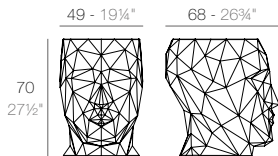

ADAN

ADAN Mesa
ADAN Table

	Basic Basic	Lacquered Lacado	White Led Cab. Led Blanco Cab.	RGBW Led Cab. Led RGBW Cab.	RGBW Led DMX Cab. Led RGBW DMX Cab.	RGBW Led Batt. Led RGBW Bat.	RGBW Led DMX Batt. Led RGBW DMX Batt.
Table Mesa	49062	49062F	49062W	49062L	49062D	49062D	49062DY