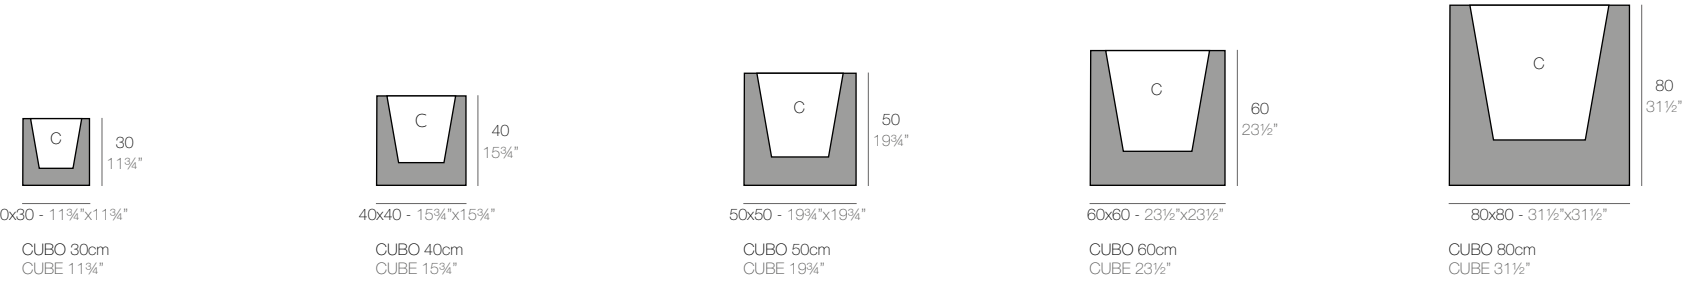

CUBO

	Gal L	C= (d x d) x h in C= (d x d) x h cm	Basic Basic	Self-watering Autoriego	Lacquered Lacado	White Led Cab. Led Blanco Cab.	RGBW Led Cab. Led RGBW Cab.	RGBW Led Batt. Led RGBW Bat.	RGBW Led DMX Cab. Led RGBW DMX Cab.	RGBW Led DMX Batt. Led RGBW DMX Bat.
Cube 11 3/4" x 11 3/4" x 11 3/4" - Cubo 30 x 30 x 30 cm	2 1/2 - 9	(9" x 9") x 7 3/4" - (23 x 23) x 20	41330A	41330R	41330RF	41330W	41330L	41330Y	41330D	41330DY
Cube 15 3/4" x 15 3/4" x 15 3/4" - Cubo 40 x 40 x 40 cm	6 - 22	(12 1/4" x 12 1/4") x 12 1/4" - (31 x 31) x 31	41340A	41340R	41340RF	41340W	41340L	41340Y	41340D	41340DY
Cube 19 3/4" x 19 3/4" x 19 3/4" - Cubo 50 x 50 x 50 cm	13 - 50	(15" x 15") x 15 1/4" - (38 x 38) x 39	41350A	41350R	41350RF	41350W	41350L	41350Y	41350D	41350DY
Cube 23 1/2" x 23 1/2" x 23 1/2" - Cubo 60 x 60 x 60 cm	19 - 72	(18" x 18") x 18" - (46 x 46) x 46	41360A	41360R	41360RF	41360W	41360L	41360Y	41360D	41360DY
Cube 31 1/2" x 31 1/2" x 31 1/2" - Cubo 80 x 80 x 80 cm	53 - 200	(25 1/2" x 25 1/2") x 24 1/2" - (64 x 64) x 62	41380A	41380R	41380RF	41380W	41380L	41380Y	41380D	41380DY