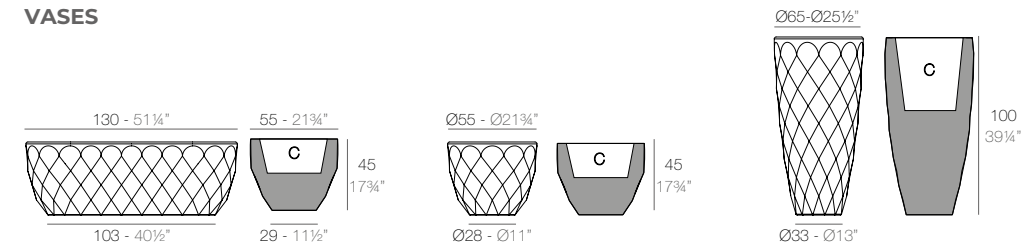

PEACOCK

PEACOCK Macetero
PEACOCK Planter

BYE-BYE

BYE-BYE Maceta 70
BYE-BYE Planter 70

BYE-BYE Maceta 100
BYE-BYE Planter 100

VASES

VASES Jardineria
VASES Jardiniere

VASES Macetero Ø55
VASES Planter Ø65