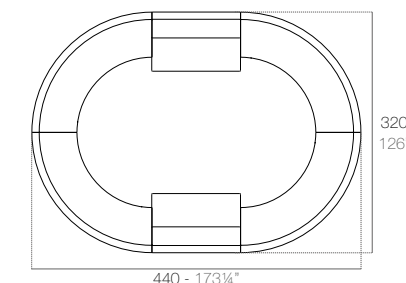

2 x 56023 120 Barra - 120 Counter
4 x 56002 Barra curva - Curved counter