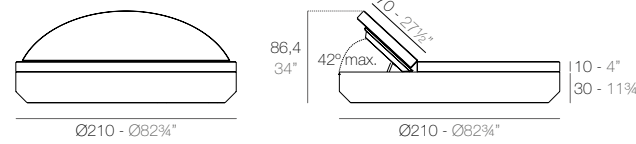

VELA

VELA Daybed redondo reclinable. Giro 360°. VELA Daybed 1 reclining backrest round. Rotation 360°.