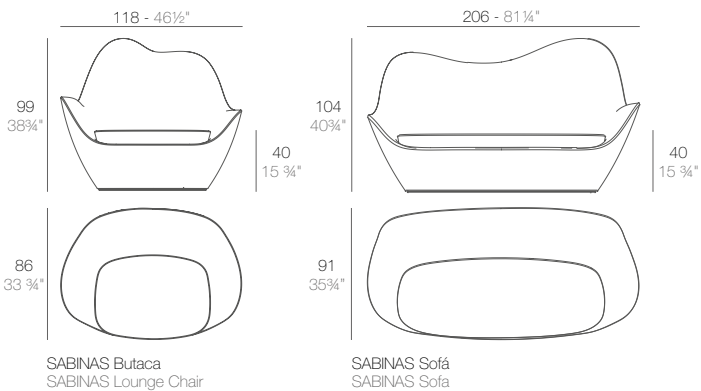

SABINAS

	Basic Basic	Lacquered Lacado	White Led Cab. Led Blanco Cab.	RGBW Led Cab. Led RGBW Cab.	RGBW Led DMX Cab. Led RGBW DMX Cab.	RGBW Led Batt. Led RGBW DMX Batt.	RGBW Led DMX Batt. Led RGBW DMX Batt.
Lounge Chair - Butaca	45007	45007F	45007W	45007L	45007D	45007Y	45007DY
Sofa - Sofá	45009	45009F	45009W	45009L	45009D	45009Y	45009DY