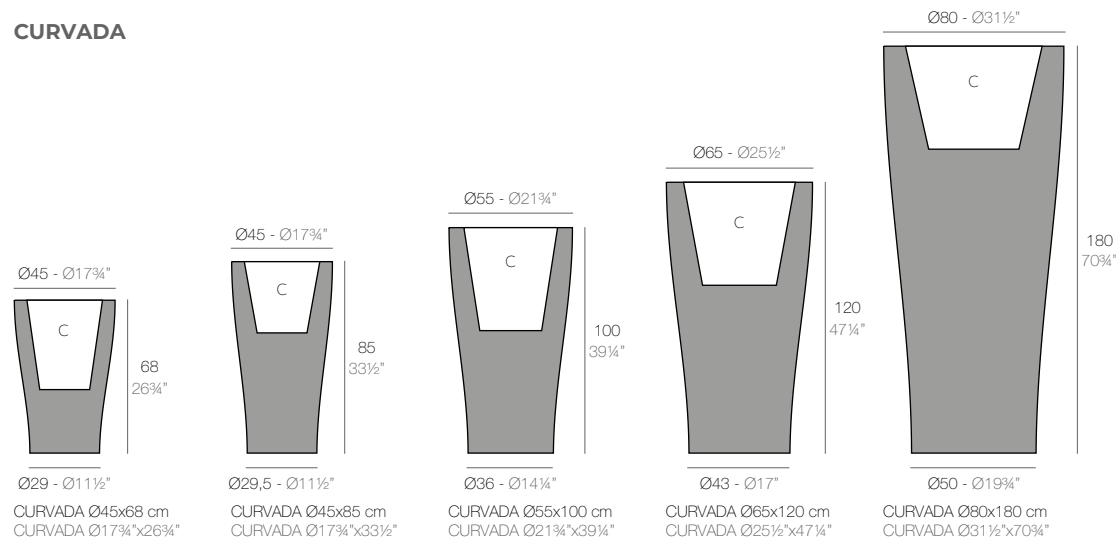

CURVADA

	Gal L	C= Ø x h in C= Ø x h cm	Basic Basic	Self-watering Autorniego	Lacquered Lacado	White Led Cab. Led Blanco Cab.	RGBW Led Cab. Led RGBW Cab.	RGBW Led Batt. Led RGBW Bat.	RGBW Led DMX Cab. Led RGBW DMX Cab.	RGBW Led DMX Batt. Led RGBW DMX Bat.
Curvada Ø17 3/4"x26 3/4" - Curvada Ø45x68 cm	8 - 30	Ø33 1/2" x 15 3/4" - Ø34 x 40	42145A	42145R	42145RF	42145W	42145L	42145Y	42145D	42145DY
Curvada Ø17 3/4"x33 1/2" - Curvada Ø45x85 cm	6 1/2 - 25	Ø33 1/2" x 12 1/2" - Ø34 x 32	42146A	42146R	42146RF	42146W	42146L	42146Y	42146D	42146DY
Curvada Ø21 1/4"x39 1/4" - Curvada Ø55x100 cm	14 1/2 - 55	Ø16 1/2" x 18" - Ø42 x 46	42155A	42155R	42155RF	42155W	42155L	42155Y	42155D	42155DY
Curvada Ø25 1/2"x47 1/4" - Curvada Ø65x120 cm	17 - 65	Ø19 3/4" x 18" - Ø50 x 46	42165A	42165R	42165RF	42165W	42165L	42165Y	42165D	42165DY
Curvada Ø31 1/2"x70 3/4" - Curvada Ø80x180 cm	29 - 110	Ø24" x 18" - Ø61 x 46	42180A	42180R	42180RF	42180W	42180L	42180Y	42180D	42180DY