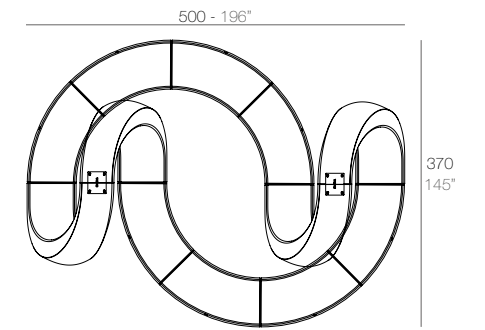

2 x 60007 AND - AND
8 x 60006 AND Banco - AND Bench