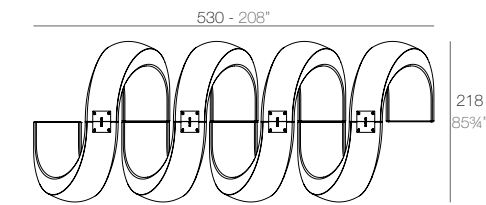

4 x 60007 AND - AND