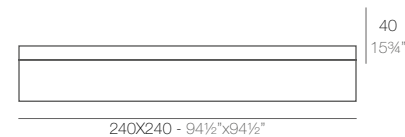

JUT CHILL Cama XL
JUT CHILL Bed XL