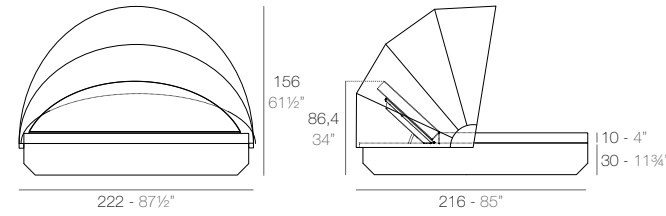

VELA Daybed redondo reclinable con parasol plegable. Giro 360°. VELA Daybed 1 reclining backrest round with folding sunroof. Rotation 360°.