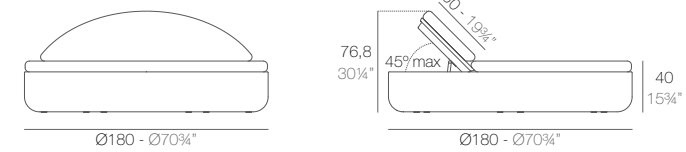

ULM Daybed reclinable
ULM Daybed reclining backrest

	Rotation Giro	Thick cushion Grosor acolchado
Daybed reclining backrest	360°	4"
Daybed reclinable	360°	10