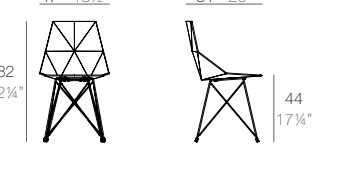

FAZ

FAZ
FAZ Silla patas inox
FAZ Chair inox legs

Basic	Lacquered	Cushion	Cushion
Basic	Lacado	Acolchado	Acolchado
		(NAUTIC)	(SILVERTEX, CREVIN, SAVANE, HERITAGE)
54044	54044F	54044CO	54044CCO