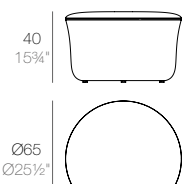

SUAVE Cojín 35x50cm
SUAVE Pillow 35x50cm
ref. 67004

SUAVE Cojín 50x50cm
SUAVE Pillow 50x50cm
ref. 67005

SUAVE Puff Ø45x40cm
SUAVE Ottoman Ø45x40cm
ref. 67006

SUAVE Puff Ø65x40cm
SUAVE Ottoman Ø65x40cm
ref. 67007