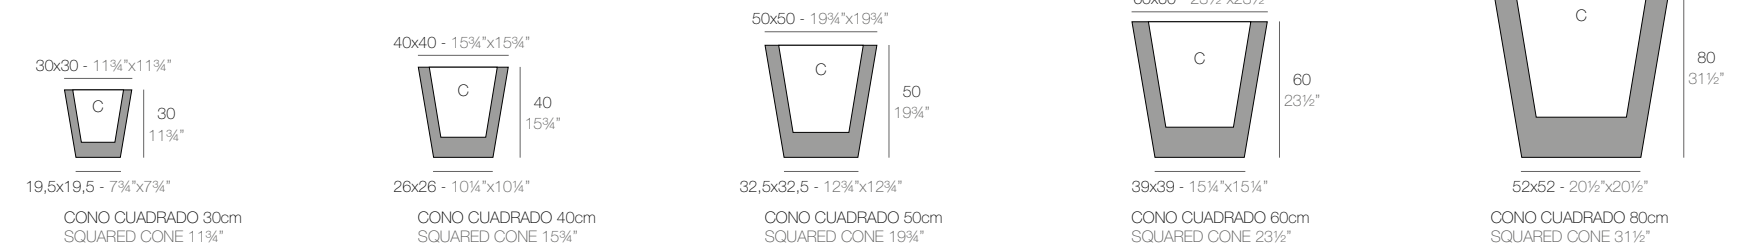

CONO CUADRADO

	Gal L	C= (d x d) x h in C= (d x d) x h cm	Basic Basic	Self-watering Autorriego	Lacquered Lacado	White Led Cab. Led Blanco Cab.	RGBW Led Cab. Led RGBW Cab.	RGBW Led Batt. Led RGBW Batt.	RGBW Led DMX Cab. Led RGBW DMX Cab.	RGBW Led DMX Batt. Led RGBW DMX Batt.
Squared Cone 11 3/4" x 11 3/4" - Cono Cuadrado 30 x 30 cm	2 1/2 - 10	9" x 9" x 7 3/4" - 23 x 23 x 20	41130A	41130R	41130RF	41130W	41130L	41130Y	41130D	41130DY
Squared Cone 15 3/4" x 15 3/4" - Cono Cuadrado 40 x 40 cm	6 1/2 - 24	12 1/2" x 12 1/2" x 12 1/2" - 31 x 31 x 31	41140A	41140R	41140RF	41140W	41140L	41140Y	41140D	41140DY
Squared Cone 19 3/4" x 19 3/4" - Cono Cuadrado 50 x 50 cm	10 1/2 - 40	15" x 15" x 15" - 38 x 38 x 38	41150A	41150R	41150RF	41150W	41150L	41150Y	41150D	41150DY
Squared Cone 23 1/2" x 23 1/2" - Cono Cuadrado 60 x 60 cm	18 1/2 - 70	18" x 18" x 18" - 46 x 46 x 46	41160A	41160R	41160RF	41160W	41160L	41160Y	41160D	41160DY
Squared Cone 31 1/2" x 31 1/2" - Cono Cuadrado 80 x 80 cm	53 - 200	24 3/4" x 24 3/4" x 24 3/4" - 63 x 63 x 62	41180A	41180R	41180RF	41180W	41180L	41180Y	41180D	41180DY