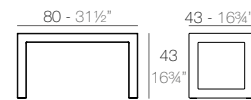

FRAME

FRAME Banco
FRAME Bench

	Basic Basic	Lacquered Lacado	Cushion Acolchado
Bench Banco	54087	54087F	54087CO