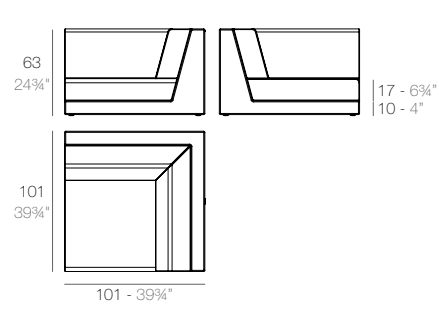

PIXEL Sofá Módulo Esquina
PIXEL Sectional Sofa Corner