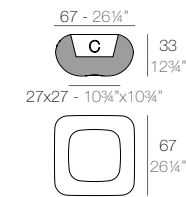

PILLOW

	Gal L	C= d x d' x h in C= d x d' x h cm	Basic Basic	Self-watering Autoriego	Lacquered Lacado	White Led Cab. Led Blanco Cab.	RGBW Led Cab. Led RGBW Cab.	RGBW Led Batt. Led RGBW Bat.	RGBW Led DMX Cab. Led RGBW DMX Cab.	RGBW Led DMX Batt. Led RGBW DMX Bat.
Planter Maceta	6 1/2 - 24	9 1/2" x 9 1/2" x 8 1/4" - 24 x 24 x 21	55004	55004R	55004F	55004W	55004L	55004Y	55004D	55004DY