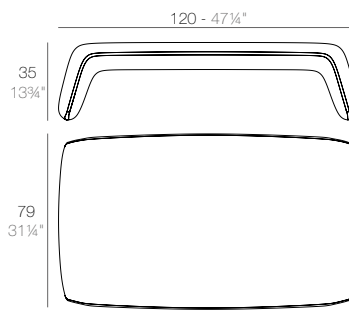

BLOW

BLOW Mesa Baja
BLOW Low Table

	Basic Basic	Lacquered Lacado	White Led Cab. Led Blanco Cab.	RGBW Led Cab. Led RGBW Cab.	RGBW Led DMX Cab. Led RGBW DMX Cab.	RGBW Led Batt. Led RGBW Bat.	RGBW Led DMX Batt. Led RGBW DMX Batt.
Low Table Basic Mesa Baja Basic	55015	-	55015W	55015L	55015D	55015Y	55015DY
Low Table Lacquered Mesa Baja Lacado	-	55015F	55015FW	55015FL	55015FD	55015FY	55015FDY

ULM

	Basic Basic	Lacquered Lacado	White Led Cab. Led Blanco Cab.	RGBW Led Cab. Led RGBW Cab.	RGBW Led DMX Cab. Led RGBW DMX Cab.	RGBW Led Batt. Led RGBW Bat.	RGBW Led DMX Batt. Led RGBW DMX Batt.
Low Table Mesa Baja	54132	54132F	54132W	54132L	54132D	54132Y	54132DY

BUM BUM

	Basic Basic	Lacquered Lacado	White Led Cab. Led Blanco Cab.	RGBW Led Cab. Led RGBW Cab.	RGBW Led DMX Cab. Led RGBW DMX Cab.	RGBW Led Batt. Led RGBW Bat.	RGBW Led DMX Batt. Led RGBW DMX Batt.
Low Table Basic	65007	-	65007W	65007L	65007D	65007Y	65007DY
Low Table Lacquered	-	65007F	65007FW	65007FL	65007FD	65007FY	65007FDY