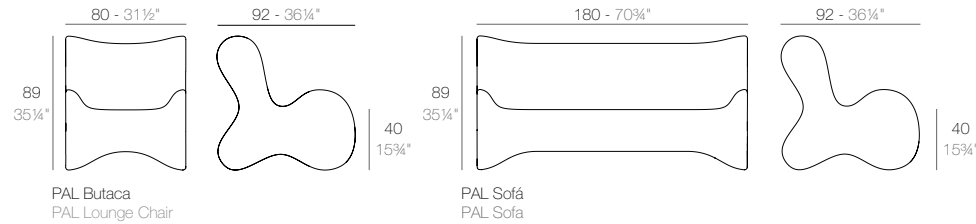

PAL

	Basic Basic	Lacquered Lacado	White Led Cab. Led Blanco Cab.	RGBW Led Cab. Led RGBW Cab.	RGBW Led DMX Cab. Led RGBW DMX Cab.	RGBW Led Batt. Led RGBW Batt.	RGBW Led DMX Batt. Led RGBW DMX Batt.
Lounge Chair - Butaca	51001	51001F	51001W	51001L	51001D	51001Y	51001DY
Sofa - Sofá	51002	51002F	51002W	51002L	51002D	51002Y	51002DY