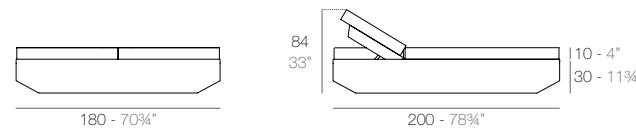

VELA

VELA Daybed basic redondo. Giro 360°. VELA Daybed round basic. Rotation 360°.

VELA Daybed redondo reclinable. Giro 360°. VELA Daybed 1 reclining backrest round. Rotation 360°.

VELA Daybed basic cuadrado. Giro 360°. VELA Daybed basic square. Rotation 360°.