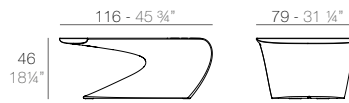

WING

WING Mesa Baja
WING Low Table

	Basic Basic	Lacquered Lacado	White Led Cab. Led Blanco Cab.	RGBW Led Cab. Led RGBW Cab.	RGBW Led DMX Cab. Led RGBW DMX Cab.	RGBW Led Batt. Led RGBW Bat.	RGBW Led DMX Batt. Led RGBW DMX Batt.
Low Table Mesa Baja	53035	53035F	53035W	53035L	53035D	53035Y	53035DY