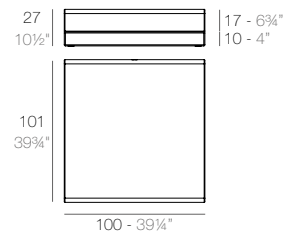

PIXEL Puff
PIXEL Ottoman