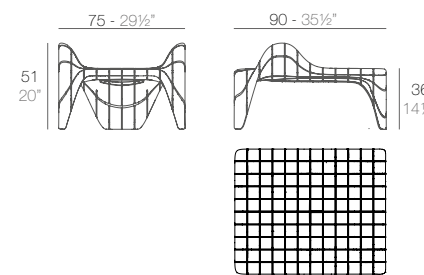

F3

F3 Mesa Baja
F3 Low Table

	Basic Basic	Lacquered Lacado	Lacquered Two-Tone Lacado Dos-Tonos
Low Table Mesa Baja	60002	60002F	60002FP