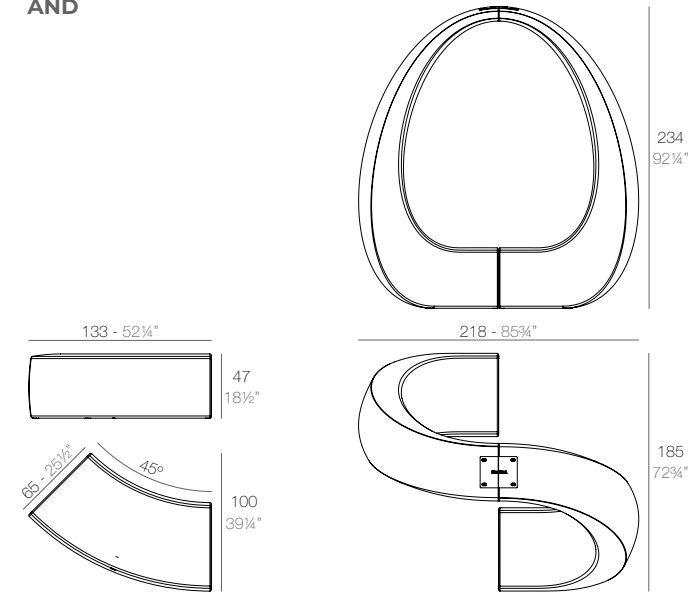

AND

AND Banco
AND Bench

AND (2 ud)
AND (2 units)

	Basic Basic	Lacquered Lacado	White Led Cab. Led Blanco Cab.	RGBW Led Cab. Led RGBW Cab.	RGBW Led Batt. Led RGBW Bat.	RGBW Led DMX Cab. Led RGBW DMX Cab.	RGBW Led DMX Batt. Led RGBW DMX Bat.	Cushion Acolchado
Bench Banco	60006	60006F	60006W	60006L	60006Y	60006D	60006DY	60006CO
AND 2 units AND 2 unidades	60007	60007F	60007W	60007L	60007Y	60007D	60007DY	60007CO