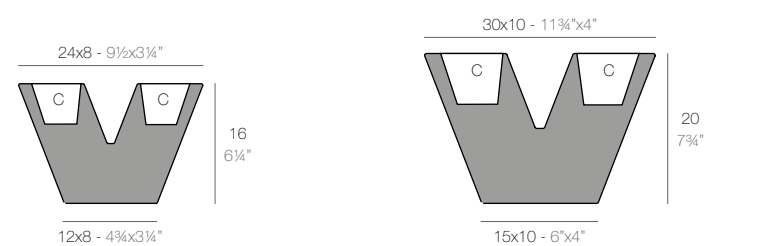

UVE NANO

UVE Nano 24 x 8 x 16 cm
UVE Nano 9 1/2" x 3 1/4" x 6 1/4"

UVE Nano 30 x 10 x 20 cm
UVE Nano 11 3/4" x 4" x 7 3/4"

	Gal L	C = d x h in C = d x h cm	Nano Nano	Nano Lacquered Lacado Nano	Nano Led Nano Led
Nano Uve 9 1/2"x3 1/4"x6 1/4" - Nano Uve 24x8x16 cm	005+005 - 02+02	3" x 2 1/2" x 2 1/2" - 7 x 6 x 6	43308A	43308F	43308W
Nano Uve 11 3/4"x4"x7 3/4" - Nano Uve 30x10x20 cm	1/4+1/4 - 05+05	3 1/2" x 3 1/4" x 3 1/4" - 9 x 8 x 8	43310A	43310F	43310W