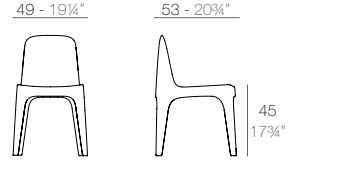

SOLID

SOLID Silla
SOLID Chair

Basic	Cushion
Basic	Acolchado
	(SILVERTEX, CREVIN, SAVANE, HERITAGE)
55024	55024CO