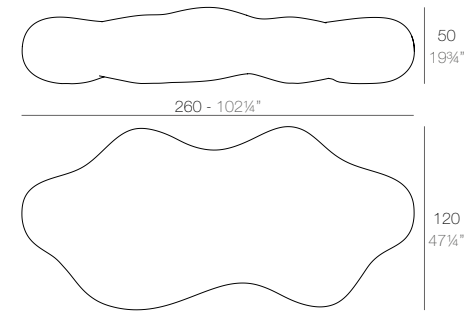

BENCHES BANCOS

LAVA

LAVA Banco
LAVA Bench

	Basic Basic	Lacquered Lacado	White Led Cab. Led Blanco Cab.	RGBW Led Cab. Led RGBW Cab.	RGBW Led Batt. Led RGBW Bat.	RGBW Led DMX Cab. Led RGBW DMX Cab.	RGBW Led DMX Batt. Led RGBW DMX Bat.	Ceiling holder kit Kit soporte colgante
Bench Banco	51012	51012F	51012W	51012L	51012Y	51012D	51012DY	51012X

FAZ

	Basic Basic	Self-watering Autorriego	Lacquered Lacado	White Led Cab. Led Blanco Cab.	RGBW Led Cab. Led RGBW Cab.	RGBW Led Batt. Led RGBW Bat.	RGBW Led DMX Cab. Led RGBW DMX Cab.	RGBW Led DMX Batt. Led RGBW DMX Bat.	Cushion Acolchado	Joining hardware kit for 3 benches Kit unión 3 bancos
Bench Banco	54046	54046R	54046F	54046W	54046L	54046Y	54046D	54046DY	54046CO	54046X