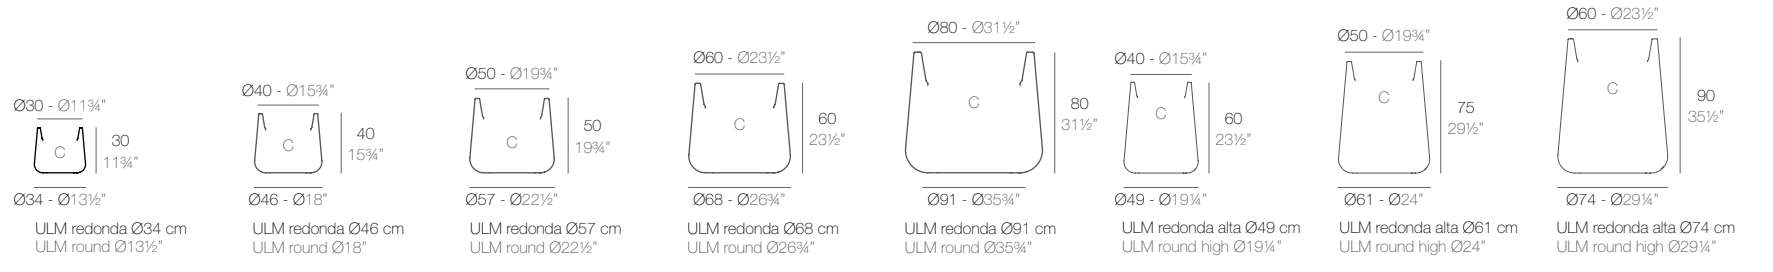

Gal L	C= Ø x h in C= Ø x h cm	Simple Simple	Simple Lacquered Lacado Simple
Round Ø13½"x11¾" - Redonda Ø34x30	6¼ - 24	Ø10¾" x 11¾" - Ø26 x 30	42206	42206F
Round Ø18"x15¾" - Redonda Ø46x40	15¼ - 58	Ø13¾" x 15¾" - Ø35 x 40	42207	42207F
Round Ø22½"x19¾" - Redonda Ø57x50	51¼ - 194	Ø17¾" x 19¾" - Ø44 x 50	42208	42208F
Round Ø26¾"x23½" - Redonda Ø68x60	55½ - 210	Ø20¾" x 23½" - Ø52 x 60	42209	42209F
Round Ø35¾"x31½" - Redonda Ø91x80	121½ - 460	Ø27¾" x 31½" - Ø70 x 80	42210	42210F
Round high Ø19¼"x23½" - Redonda alta Ø49x60	6½ - 24	Ø13¾" x 23½" - Ø35 x 60	42214	42214F
Round high Ø24"x29½" - Redonda alta Ø61x75	18½ - 70	Ø17¾" x 29½" - Ø44 x 75	42215	42215F
Round high Ø29¼"x35½" - Redonda alta Ø74x90	37 - 140	Ø20¾" x 35½" - Ø52 x 90	42216A	42216F