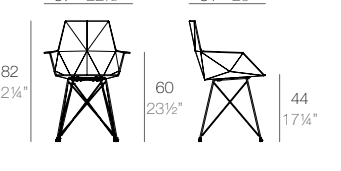

FAZ Sillón patas inox
FAZ Armchair inox legs

Basic	Lacquered	Cushion	Cushion
Basic	Lacado	Acolchado	Acolchado
		(NAUTIC)	(SILVERTEX, CREVIN, SAVANE, HERITAGE)
54045	54045F	54044CO	54044CCO