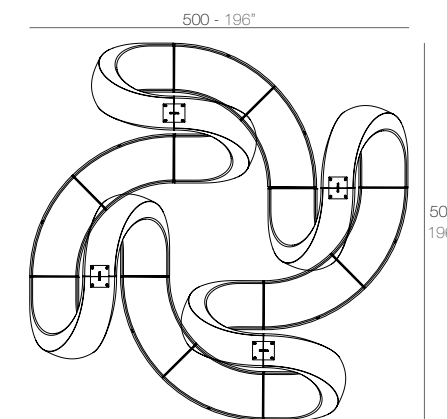

4 x 60007 AND - AND
8 x 60006 AND Banco - AND Bench