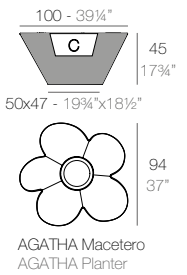

AGATHA

	Gal L	C= d x d' x h in C= d x d' x h cm	Basic Basic	Lacquered Lacado	Lacquered Two-Tone Lacado Dos-Tonos
Planter Macetero	14 1/4 - 54	36 1/4" x 38 1/2" x 9 1/2" - 92 x 98 x 24	52003	52003F	52003FP