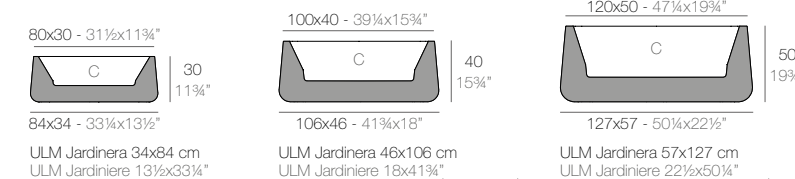

ULM JARDINERAS

ULM Jardineria 34x84 cm
ULM Jardiniere 13½x33¾"

ULM Jardineria 46x106 cm
ULM Jardiniere 18x41¾"

ULM Jardineria 57x127 cm
ULM Jardiniere 22½x50¾"

	Gal L	C= d-d' x h in - C= d-d' x h cm	Basic Basic	Self-watering Autoriego	Lacquered Lacado	White Led Cab. Led Blanco Cab.	RGBW Led Cab. Led RGBW Cab.	RGBW Led Batt. Led RGBW Bat.	RGBW Led DMX Cab. Led RGBW DMX Cab.	RGBW Led DMX Batt. Led RGBW DMX Bat.
Jardiniere 13½" x 33¾" x 11¾" - Jardineria 34 x 84 x 30	6½ - 25	9½" x 29" x 7" - 24 x 74 x 19	42217A	42217R	42217F	42217W	42217L	42217Y	42217D	42217DY
Jardiniere 18" x 41¾" x 15¾" - Jardineria 46 x 106 x 40	14¾ - 56	12½" x 36½" x 10¼" - 32 x 92 x 26	42218A	42218R	42218F	42218W	42218L	42218Y	42218D	42218DY
Jardiniere 22½" x 50¾" x 19¾" - Jardineria 57 x 127 x 50	30 - 114	15¾" x 43¼" x 13" - 40 x 110 x 33	42219A	42219R	42219F	42219W	42219L	42219Y	42219D	42219DY