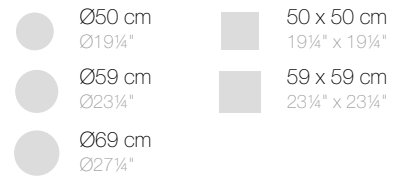

TABLE TOP - SOBRE