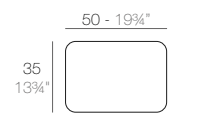

SUAVE Cojín 35x50cm
SUAVE Pillow 35x50cm
ref. 67004

SUAVE Cojín 50x50cm
SUAVE Pillow 50x50cm
ref. 67005

SUAVE Puff Ø45x40cm
SUAVE Ottoman Ø45x40cm
ref. 67006

SUAVE Puff Ø65x40cm
SUAVE Ottoman Ø65x40cm
ref. 67007