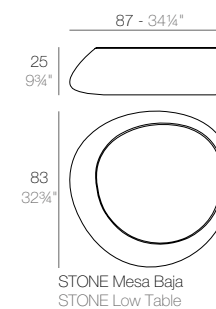

PIXEL

SUAVE

TABLET

FRAME ALUMINIUM

FRAME

REST

SABINAS

PILLOW

PAL

	Basic Basic	Lacquered Lacado	White Led Cab. Led Blanco Cab.	RGBW Led Cab. Led RGBW Cab.	RGBW Led DMX Cab. Led RGBW DMX Cab.	RGBW Led Batt. Led RGBW Bat.	RGBW Led DMX Batt. Led RGBW DMX Bat.
Low Table - Mesa Baja	55002	55002F	55002W	55002L	55002D	55002Y	55002DY

	Basic Basic	Lacquered Lacado	White Led Cab. Led Blanco Cab.	RGBW Led Cab. Led RGBW Cab.	RGBW Led DMX Cab. Led RGBW DMX Cab.	RGBW Led Batt. Led RGBW Bat.	RGBW Led DMX Batt. Led RGBW DMX Bat.
Low Table - Mesa Baja	51003	51003F	51003W	51003L	51003D	51003Y	51003DY

STONE

AGATHA

	Basic Basic	Lacquered Lacado	White Led Cab. Led Blanco Cab.	RGBW Led Cab. Led RGBW Cab.	RGBW Led DMX Cab. Led RGBW DMX Cab.	RGBW Led Batt. Led RGBW Bat.	RGBW Led DMX Batt. Led RGBW DMX Bat.	Glass Top Sobre Cristal
Low Table - Mesa Baja	55007	55007F	55007W	55007L	55007D	55007Y	55007DY	55007C

	Basic Basic	Lacquered Lacado	Lacquered Two-Tone Lacado Dos-Tonos
Low Table - Mesa Baja	52002	52002F	52002FP