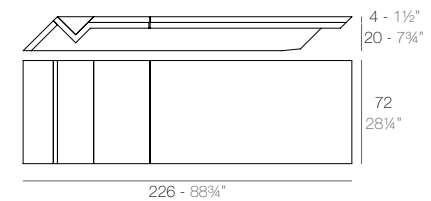

REST

REST Tumbona
REST Sun Lounger

	Basic Basic	Lacquered Lacado	White Led Cab. Led Blanco Cab.	RGBW Led Cab. Led RGBW Cab.	RGBW Led Batt. Led RGBW Bat.	RGBW Led DMX Cab. Led RGBW DMX Cab.	RGBW Led DMX Batt. Led RGBW DMX Batt.
Sun Lounger - Tumbona	53008	53008F	53008W	53008L	53008Y	53008D	53008DY