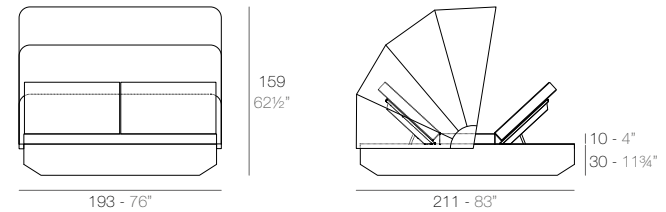

VELA Daybed 4 cabezales reclinables con parasol plegable. Giro 360°. VELA Daybed 4 reclining backrest square with folding sunroof. Rotation 360°.