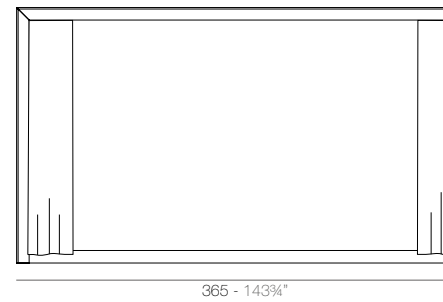

VELA Cenador M
VELA M Pavilion
ref: 54131F