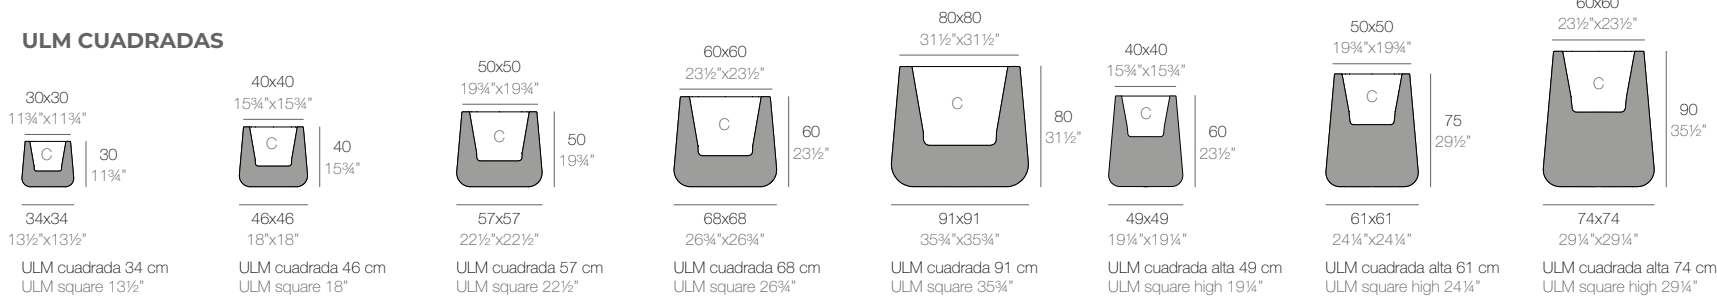

ULM CUADRADAS

	Gal L	C= d-d' x h in - C= d-d' x h cm	Basic Basic	Self-watering Autoriego	Lacquered Lacado	White Led Cab. Led Blanco Cab.	RGBW Led Cab. Led RGBW Cab.	RGBW Led Batt. Led RGBW Bat.	RGBW Led DMX Cab. Led RGBW DMX Cab.	RGBW Led DMX Batt. Led RGBW DMX Bat.
Square 13½" x 13½" x 11¾" - Cuadrada 34 x 34 x 30	2 - 8	9½" x 9½" x 7¾" - 24 x 24 x 20	42201A	42201R	42201RF	42201W	42201L	42201Y	42201D	42201DY
Square 18" x 18" x 15¾" - Cuadrada 46 x 46 x 40	5½ - 20	12½" x 12½" x 10½" - 32 x 32 x 27	42202A	42202R	42202RF	42202W	42202L	42202Y	42202D	42202DY
Square 22½" x 22½" x 19¾" - Cuadrada 57 x 57 x 50	10½ - 39	15¾" x 15¾" x 13½" - 40 x 40 x 34	42203A	42203R	42203RF	42203W	42203L	42203Y	42203D	42203DY
Square 26¾" x 26¾" x 23½" - Cuadrada 68 x 68 x 60	14¾ - 56	18¾" x 18¾" x 16¾" - 48 x 48 x 41	42204A	42204R	42204RF	42204W	42204L	42204Y	42204D	42204DY
Square 35¾" x 35¾" x 31½" - Cuadrada 91 x 91 x 80	35½ - 135	25¾" x 25¾" x 18½" - 64 x 64 x 47	42205A	42205R	42205RF	42205W	42205L	42205Y	42205D	42205DY
Square High 19¼" x 19¼" x 23½" - Cuadrada Alta 49 x 49 x 60	5½ - 20	12½" x 12½" x 10½" - 32 x 32 x 27	42211A	42211R	42211RF	42211W	42211L	42211Y	42211D	42211DY
Square High 24¼" x 24¼" x 29½" - Cuadrada Alta 61 x 61 x 75	10 - 38	15¾" x 15¾" x 13½" - 40 x 40 x 34	42212A	42212R	42212RF	42212W	42212L	42212Y	42212D	42212DY
Square High 29¼" x 29¼" x 35½" - Cuadrada Alta 74 x 74 x 90	14½ - 55	18¾" x 18¾" x 15¾" - 48 x 48 x 39	42213A	42213R	42213RF	42213W	42213L	42213Y	42213D	42213DY