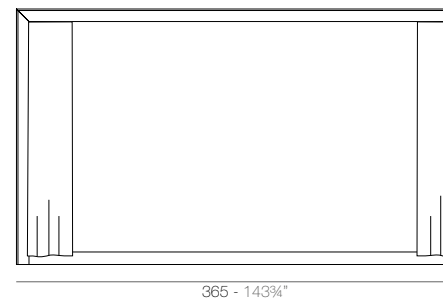

VELA Cenador L
VELA L Pavilion
ref: 54129F