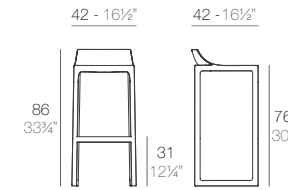

WALL STREET

WALL STREET Taburete Alto
WALL STREET Bar Stool

	Basic Basic	Lacquered Lacado
Bar Stool Taburete Alto	65017	65017F