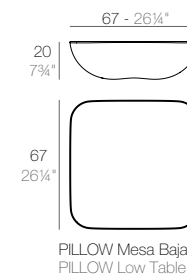

PIXEL

SUAVE

TABLET

FRAME ALUMINIUM

FRAME

REST

SABINAS

PILLOW

PAL

	Basic Basic	Lacquered Lacado	White Led Cab. Led Blanco Cab.	RGBW Led Cab. Led RGBW Cab.	RGBW Led DMX Cab. Led RGBW DMX Cab.	RGBW Led Batt. Led RGBW Bat.	RGBW Led DMX Batt. Led RGBW DMX Bat.
Low Table - Mesa Baja	55002	55002F	55002W	55002L	55002D	55002Y	55002DY

	Basic Basic	Lacquered Lacado	White Led Cab. Led Blanco Cab.	RGBW Led Cab. Led RGBW Cab.	RGBW Led DMX Cab. Led RGBW DMX Cab.	RGBW Led Batt. Led RGBW Bat.	RGBW Led DMX Batt. Led RGBW DMX Bat.
Low Table - Mesa Baja	51003	51003F	51003W	51003L	51003D	51003Y	51003DY

STONE

AGATHA

	Basic Basic	Lacquered Lacado	White Led Cab. Led Blanco Cab.	RGBW Led Cab. Led RGBW Cab.	RGBW Led DMX Cab. Led RGBW DMX Cab.	RGBW Led Batt. Led RGBW Bat.	RGBW Led DMX Batt. Led RGBW DMX Bat.	Glass Top Sobre Cristal
Low Table - Mesa Baja	55007	55007F	55007W	55007L	55007D	55007Y	55007DY	55007C

	Basic Basic	Lacquered Lacado	Lacquered Two-Tone Lacado Dos-Tonos
Low Table - Mesa Baja	52002	52002F	52002FP