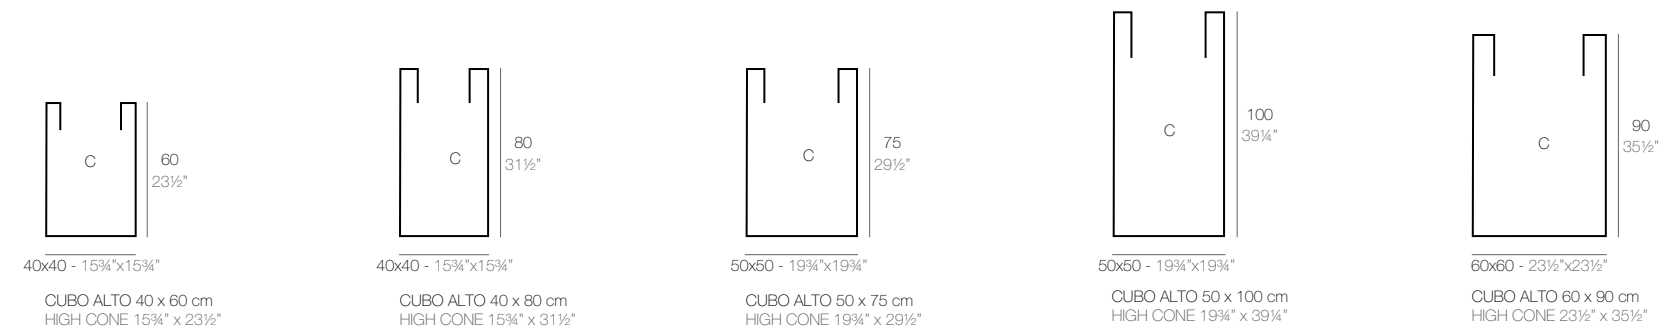

Gal L	C= (d x d) x h in C= (d x d) x h cm	Simple Simple	Simple Lacquered Lacado Simple
High Cone 15 3/4" x 23 1/2" - Cubo Alto 40 x 60 cm	25 - 94	(14 1/2" x 14 1/2") x 23 1/2" - (32 x 30) x 60	41440	41440F
High Cone 15 3/4" x 31 1/2" - Cubo Alto 40 x 80 cm	33 1/2 - 127	(11 3/4" x 11 3/4") x 31 1/2" - (30 x 30) x 80	41441	41441F
High Cone 19 3/4" x 29 1/2" - Cubo Alto 50 x 75 cm	48 1/2 - 184	(15 3/4" x 15 3/4") x 29 1/2" - (40 x 40) x 75	41450	41450F
High Cone 19 3/4" x 39 1/4" - Cubo Alto 50 x 100 cm	66 - 249	(15" x 15") x 39 1/4" - (38 x 38) x 100	41451	41451F
High Cone 23 1/2" x 35 1/2" - Cubo Alto 60 x 90 cm	84 1/2 - 320	(19" x 19") x 35 1/2" - (48 x 48) x 90	41460	41460F