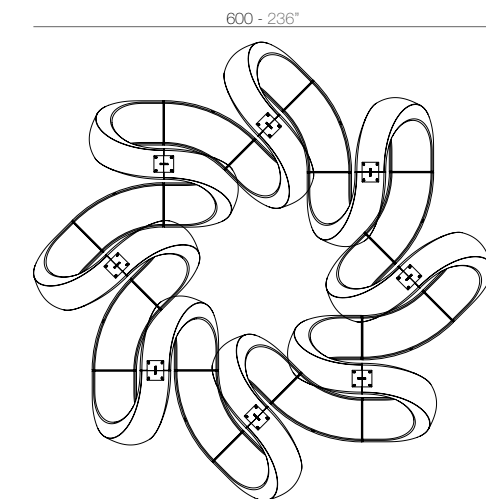

8 x 60007 AND - AND
8 x 60006 AND Banco - AND Bench