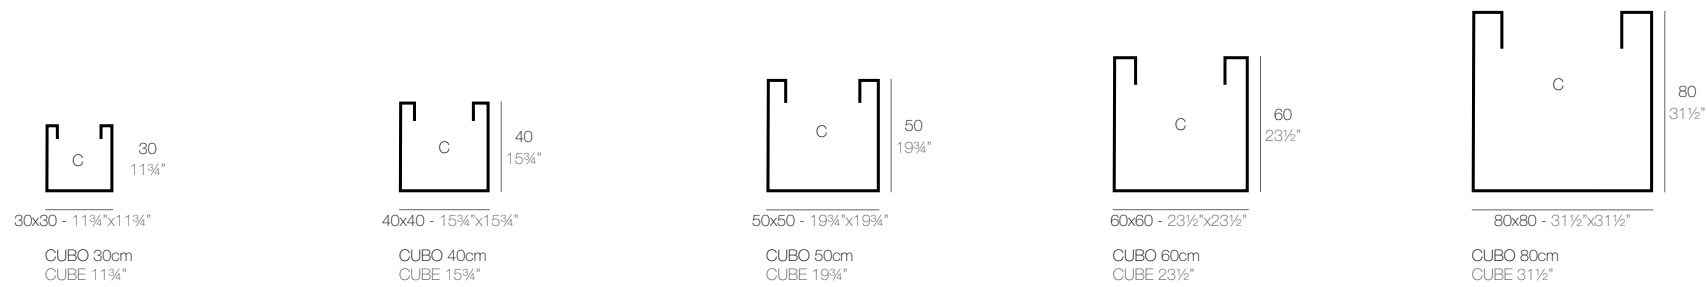

Gal L	C= (d x d) x h in C= (d x d) x h cm	Simple Simple	Simple Lacquered Lacado Simple
Cube 11 3/4" x 11 3/4" x 11 3/4" - Cubo 30 x 30 x 30 cm	7 - 26	9 9/2" x 11 3/4" - 24 x 30	41330	41330F
Cube 15 3/4" x 15 3/4" x 15 3/4" - Cubo 40 x 40 x 40 cm	16 1/2 - 62	12 1/2" x 15 3/4" - 32 x 40	41340	41340F
Cube 19 3/4" x 19 3/4" x 19 3/4" - Cubo 50 x 50 x 50 cm	33 - 125	15 3/4" x 19 3/4" - 40 x 50	41350	41350F
Cube 23 1/2" x 23 1/2" x 23 1/2" - Cubo 60 x 60 x 60 cm	56 - 212	18" x 18" - 48 x 60	41360	41360F
Cube 31 1/2" x 31 1/2" x 31 1/2" - Cubo 80 x 80 x 80 cm	134 - 507	25 1/2" x 31 1/2" - 64 x 80	41380	41380F