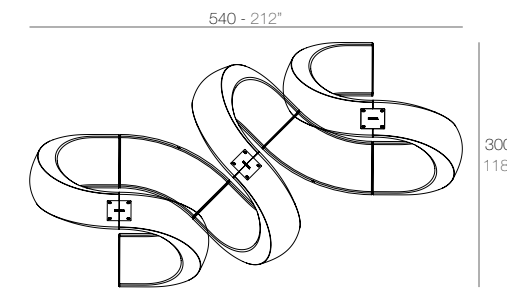

POSIBLES COMBINACIONES - COMBINATION OPTIONS

3 x 60007 AND - AND
2 x 60006 AND Banco - AND Bench