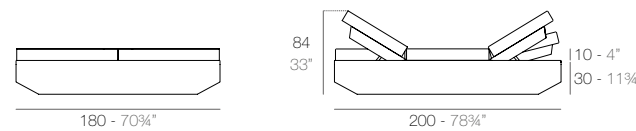

VELA Daybed 4 cabezales reclinables. Giro 360°. VELA Daybed 4 reclining backrest square. Rotation 360°.