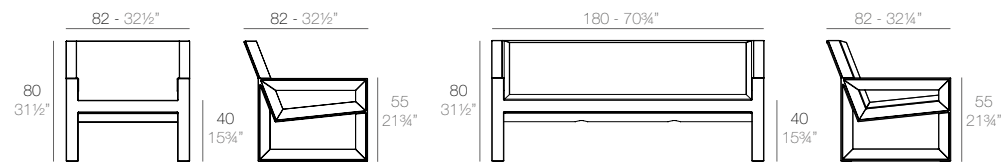

FRAME

FRAME Butaca
FRAME Lounge Chair

FRAME Sofá
FRAME Sofa

	Basic Basic	Lacquered Lacado
Lounge Chair - Butaca	54088	54088F
Sofa - Sofá	54095	54095F

PILLOW

	Basic Basic	Lacquered Lacado	White Led Cab. Led Blanco Cab.	RGBW Led Cab. Led RGBW Cab.	RGBW Led DMX Cab. Led RGBW DMX Cab.	RGBW Led Batt. Led RGBW Bat.	RGBW Led DMX Batt. Led RGBW DMX Batt.
Lounge Chair - Butaca	55001	55001F	55001W	55001L	55001D	55001Y	55001DY