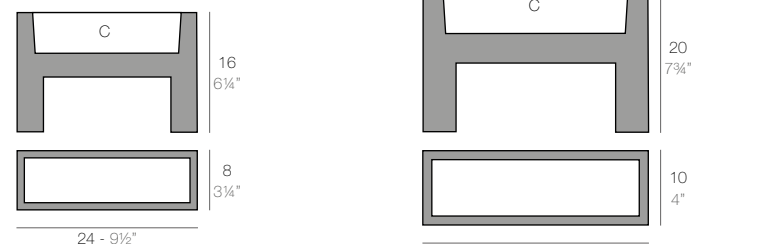

MURO NANO

MURO Nano 24 x 8 x 16 cm
WALL Nano 9 1/2" x 3 1/4" x 6 1/4"

MURO Nano 30 x 10 x 20 cm
WALL Nano 11 3/4" x 4" x 7 3/4"

	Gal L	C = d x h in C = d x h cm	Nano Nano	Nano Lacquered Lacado Nano	Nano Led Nano Led
Nano Wall 9 1/2"x3 1/4"x6 1/4" - Nano Muro 24x8x16 cm	1/4 - 1	8 1/2" x 2 1/2" x 2 1/2" - 22 x 6 x 7	42608A	42608F	42608W
Nano Wall 11 3/4"x4"x7 3/4" - Nano Muro 30x10x20 cm	1/2 - 15	11" x 3 1/4" x 3 1/4" - 28 x 8 x 8	42610A	42610F	42610W