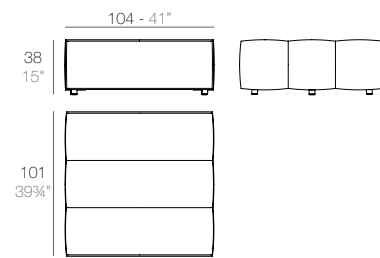

TABLET Puff L
TABLET Ottoman L
ref. 54213