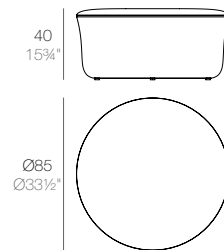

TABLET

TABLET Puff S
TABLET Ottoman S
ref. 54211

TABLET Puff L
TABLET Ottoman L
ref. 54213

SUAVE

SUAVE Puff Ø45x40cm
SUAVE Ottoman Ø45x40cm
ref. 67006

SUAVE Puff Ø65x40cm
SUAVE Ottoman Ø65x40cm
ref. 67007

SUAVE Puff Ø85x40cm
SUAVE Ottoman Ø85x40cm
ref. 67008