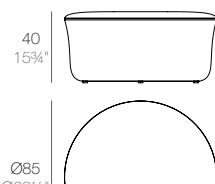

SUAVE Cojín 35x50cm
SUAVE Pillow 35x50cm
ref. 67004

SUAVE Cojín 50x50cm
SUAVE Pillow 50x50cm
ref. 67005

SUAVE Puff Ø45x40cm
SUAVE Ottoman Ø45x40cm
ref. 67006

SUAVE Puff Ø65x40cm
SUAVE Ottoman Ø65x40cm
ref. 67007