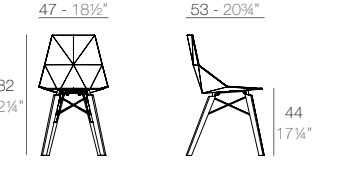

FAZ WOOD

FAZ WOOD Silla
FAZ WOOD Chair

Basic	Lacquered	Cushion	Cushion
Basic	Lacado	Acolchado	Acolchado
		(NAUTIC)	(SILVERTEX, CREVIN, SAVANE, HERITAGE)
54295	54295F	54044CO	54044CCO