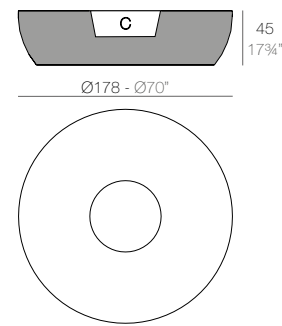

VASES

VASES Isla. Grosor Acollchado Isla: 4 cm.
VASES Island. Thick Cushion: 4 cm / 1 1/2"

	Gal L	C (d x h) in C (a x h) cm	Basic Basic	Self-watering Autorriego	Lacquered Lacado	White Led Cab. Led Blanco Cab.	RGBW Led Cab. Led RGBW Cab.	RGBW Led Batt. Led RGBW Bat.	RGBW Led DMX Cab. Led RGBW DMX Cab.	RGBW Led DMX Batt. Led RGBW DMX Bat.	Cushion Acolchado
Island Isla	271/4" 103	Ø27 1/4" x 15 1/4" Ø69 x 39	47178A	47178R	47178F	47178W	47178L	47178Y	47178D	47178DY	47178CO