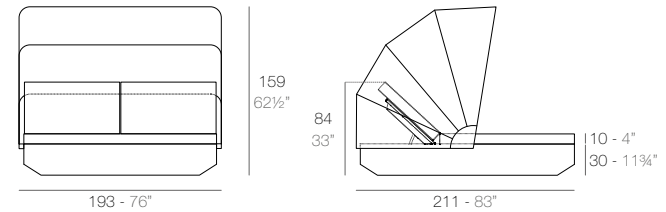

VELA Daybed 2 cabezales reclinables con parasol plegable. Giro 360°. VELA Daybed 2 reclining backrest square with folding sunroof. Rotation 360°.