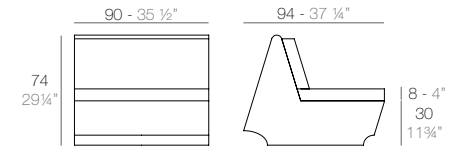

REST Sofá Módulo Central
REST Sectional Sofa Armless