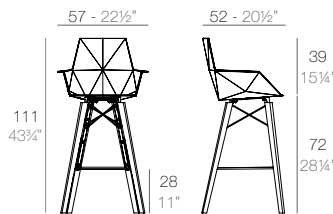

FAZ WOOD Taburete Alto con brazos 111
FAZ WOOD Bar Stool with arms 43 3/4\"/>

	Basic Basic	Lacquered Lacado
Bar Stool with arms 43 3/4\"/>	54302	54302F