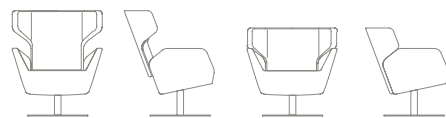

# COSY

DESIGN: MATTHIAS DEMACKER

A chair to suit any mood.  
COSY is a lounge chair with a unique twist: You can use it as a low lounge chair or turn it into a cosy wing chair by lifting the back to a higher position. The high backrest creates a very intimate chair, and the low backrest has an open and social feel. COSY will suit any mood you are in.