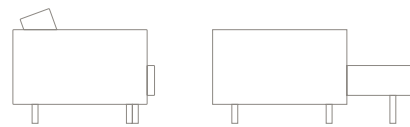

MEGHAN

DESIGN: MÜLLER & WULFF

Compact and classic design, The narrow armrests and legs give this sofa a simple and elegant look. It's compact and in a timeless and classic design that can be used as a comfortable couch during the day and a bed for two at night, since MEGHAN is easily converted into a comfortable bed. MEGHAN has fully removable upholstery.

Sofa
L 214 D 99 H 63/76 SH 40 cm
Bed: 123 x 200 cm

BAIXA Chair see page 36