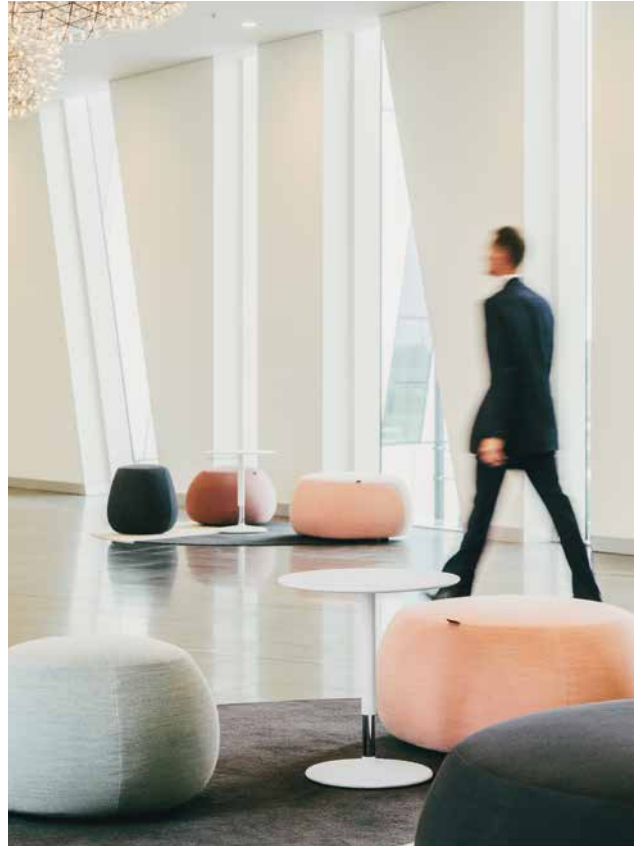

1

- 1 Office
  Art. 3013, 3011, 3000
  Art. 3050 Pix table
- 2 Kauai Restaurant
  Barcelona, Spain,
  Art. 3008, 3009