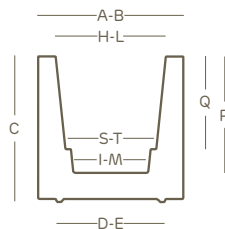

vaso con ruote • pot with castors | style collection

			
kit riserva d'acqua water reserve kit	rifinito a mano hand-finished	soluzione espositiva display solution	cassetta vaso abbinati matching plant box pot

art.	size	A	B	C	D	E	H	I	L	M	P	Q	S	T											
2587	30	30	30	31	22	22	23	14	23	14	25	18	17	17	L 9,0	A4255	1								
2588	40	40	40	41	29	29	30	19	30	19	32	26	24	24	L 22,0	A4241	1								
2589	50	50	50	51	37	37	38	25	38	25	40	34	30	30	L 45,0	A4242	1								