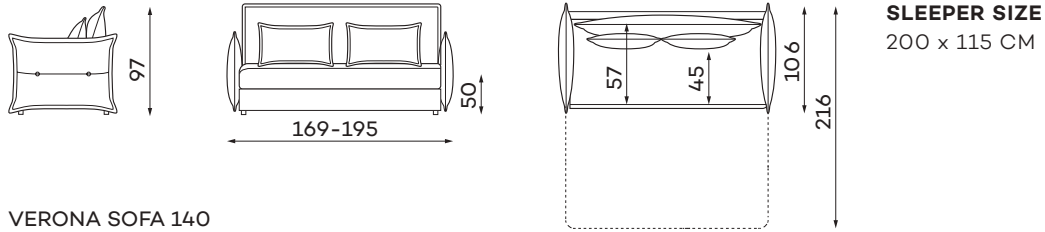

# Sofas

VERONA SOFA 115

VERONA SOFA 140

VERONA SOFA 160

All dimensions of upholstered furniture are given with a tolerance of +/- 4 cm.

## Other dimensions