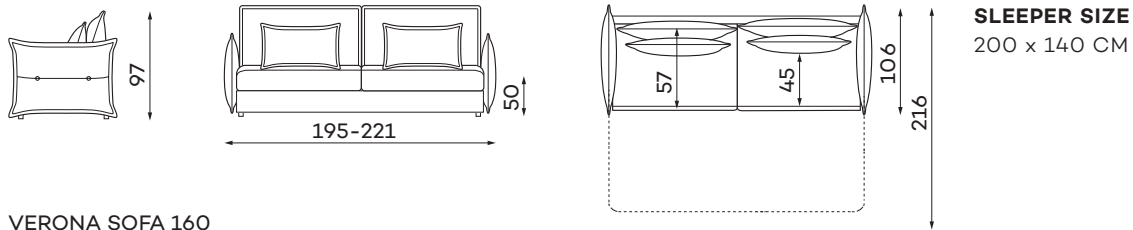

# Sofas

VERONA SOFA 115

VERONA SOFA 140

VERONA SOFA 160

All dimensions of upholstered furniture are given with a tolerance of +/- 4 cm.

## Other dimensions