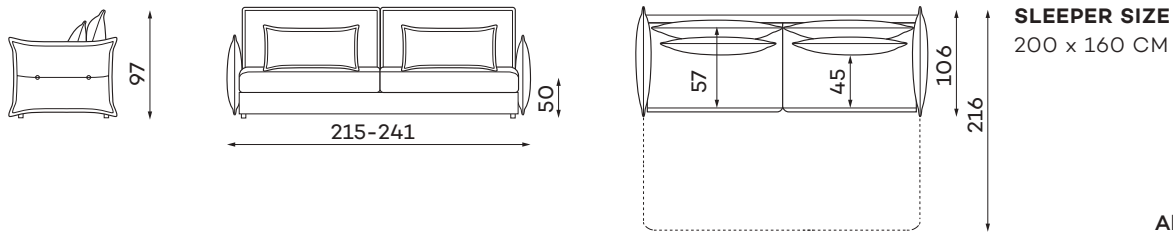

# Sofas

VERONA SOFA 115

VERONA SOFA 140

VERONA SOFA 160

All dimensions of upholstered furniture are given with a tolerance of +/- 4 cm.

## Other dimensions