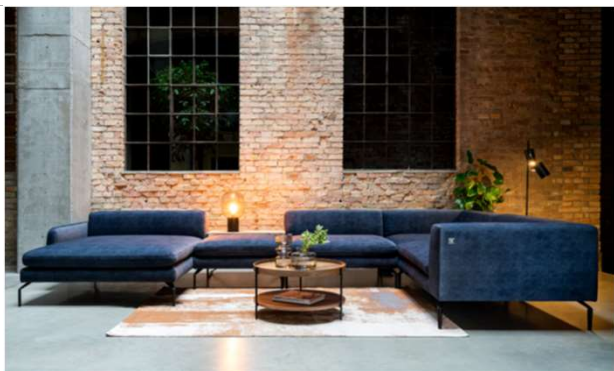

LOOK

GALA
COLLEZIONE

COMPONENTS:		SLEEPING FUNCTION:	
SEAT:	highly resilience foam, wave springs	LEGS:	200mm, black metal or metal with wood**
BACKREST:	elastic foam, elastic bands	SEAT HEIGHT:	48cm
ARMREST:	elastic foam	HEIGHT FROM THE BACKREST TO THE SEAT:	26cm (without big cushion), 41cm (with big cushion)
OPTIONS:		STORAGE (COMPARTMENT):	-
		ADDITIONAL:	USB port; freestanding elements; modular system, the elements connected from the bottom using plastic connectors fixed in each element

PHOTO

FUNCTIONS

LOOK

No.	SYMBOL	ELEMENT	No.	SYMBOL	ELEMENT	Width	Depth	Height	Volume M3	gross weight (kg)	DESCRIPTION																							
1	B L		2	B P		13	97	42			armrest left/right																							
3	1(80/90)BB					81	112	85/72			1-seater depth of the seat 90cm without armrests without cushions																							
4	1(100/80)BB					101	102	85/72			large 1-seater depth of the seat 80cm without armrests without cushions																							
5	EN(2)80/80					102	102	85/72			square corner element depth of the seat 80cm without cushions																							
6	1D120(1)BB					121	183	85/72			longchair depth of the seat 80cm without armrests without cushions																							
7	DOST(80/80)					84	84	48			pouf																							
8	ED(120/80)L		9	ED(120/80)P		142	102	85/72			rectangular corner element depth of the seat 80cm USB port on the short side of element without cushions																							
10	PODU OPAR 100					93		45			big backrest cushion (filling 30% silicone, 70% granules)																							
11	PODU OPAR 80					74		45			small backrest cushion (filling 30% silicone, 70% granules)																							
12	PODNE 100					82		29			big oblong cushion (100% silicone filling)