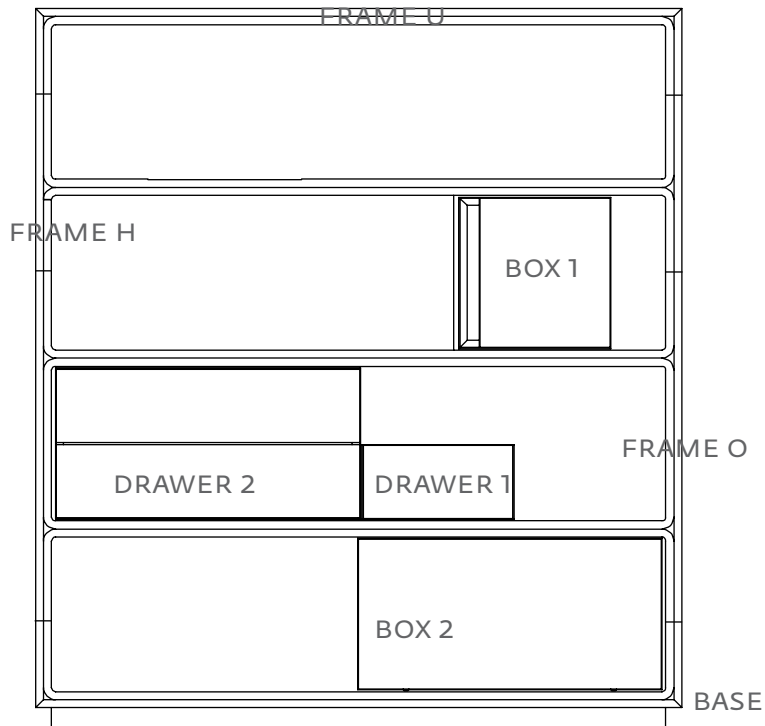

FOR ANY FURTHER INFORMATION PLEASE CONTACT US AT INFO@ARTISAN.BA

ARTISAN® **LOVE WOOD**