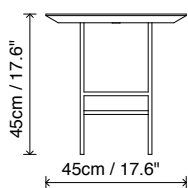

Product measurements

Finishes

natural oak

natural walnut

black oak

steel parts
black
powdercoated