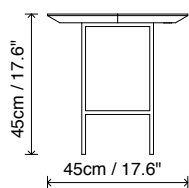

Product measurements

Finishes

natural oak

natural walnut

black oak

steel parts
black
powdercoated