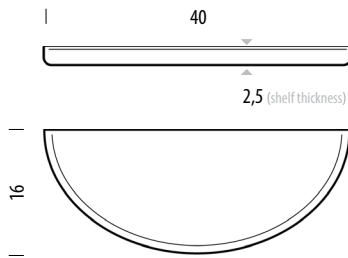

Product changes

Please note that Gazzda reserves the right to alter construction and design without notice.

Dimensions (tolerances)

The dimensions shown are indicative, they may vary due to the natural properties of wood, season, or manufacturing processes. Deviations from the specified size may occur, usually no more than 1 cm.

For all additional inquiries regarding Mu Floating Shelves please feel free to [contact us](#).

Mu Floating Shelf 40

Body Solid oak

Version: 4-4-2023

Basic info

Design	Mustafa Čohadžić
Product size	W: 40, D: 16, H: 2,5
Packaging	W: 46,5, D: 20, H: 4
Volume	0,004 m ³
Net weight	0,65 kg
Gross weight	2 kg

Item no. 58E

Assembly 10 min / 1 person

Shelf

Thickness (cm)

2,5

Selected options

Body

Oiled
1015
White oil

Mu Floating Shelf 70

Body Solid oak

Version: 4-4-2023

Basic info

Design	Mustafa Čohadžić
Product size	W: 70, D: 18, H: 2,5
Packaging	W: 76,5, D: 22,5, H: 4
Volume	0,007 m ³
Net weight	1,4 kg
Gross weight	3,5 kg