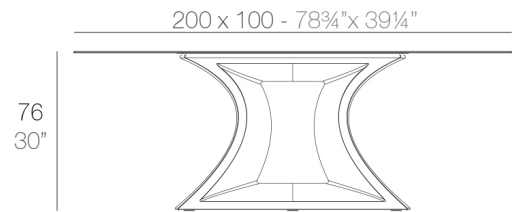

REST Mesa
REST Table

ACABADOS

BASIC

Ref. 53010

Polyethylenharz matte Oberfläche ..

- ☐ EIS
- ☐ WEIß
- ☐ SCHWARZ
- ☐ BRONZE
- ☐ STAHL
- ☐ ANTHRAZITE
- ☐ ROT
- ☐ PISTAZIE
- ☐ ORANGE
- ☐ KHAKI
- ☐ NAVY
- ☐ TAUPE
- ☐ PLUM
- ☐ ECRU