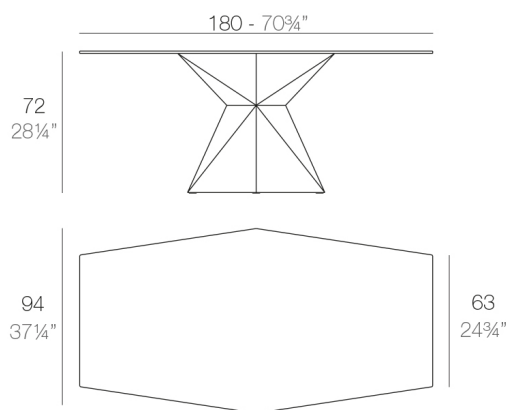

VERTEX TABLE

By Karim Rashid

VERTEX is a set of table and chairs with triangular planes which join dynamically together to create comfortable forms suitable for dining or meeting rooms, banquet or lecture halls and other casual needs. VERTEX looks as if it was chiseled from a single block of material, what remains is structural yet, beautiful. The VERTEX collection was created to integrate a more conceptual architectural piece into our space, to give it a more sophisticated touch.

View online: <https://www.vondom.com/products/51008>

Features

Description

Made of polyethylene resin by rotational moulding. 100% Recyclable. Item suitable for indoor and outdoor use. Available in different finishes. Tabletop with HPL.

Weight

62.98 Kg

VERTEX Mesa 180
VERTEX Table 70 3/4"

FINISHES

BASIC

Ref. 51008

Matt Polyethylene

- ICE
- WHITE
- BLACK
- BRONZE
- STEEL
- ANTHRACITE
- RED
- PISTACHIO
- ORANGE
- KHAKI
- NAVY
- TAUPE
- PLUM
- ECRU