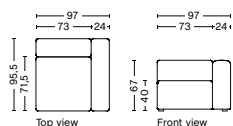

1061FS | NARROW | RIGHT

DIMENSION
W97 x D95,5 x H67 cm
Seat H40 cm

SALES QTY. 1 pcs.

PRODUCT STATUS
Order produced

PACKAGING
1 box | 1 pcs.

BOX DIMENSION | WEIGHT
W116 x D99 x H69 cm | 45 kg

DESCRIPTION
Fabric Group 1
Fabric Group 2
Fabric Group 3
Fabric Group 4
Fabric Group 5
Fabric Group 6