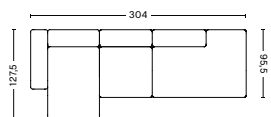

3 SEATER COMBINATION 3 LOW ARMREST | LEFT 8164+1063+9302 OR RIGHT 9301+1063+8165

DIMENSION
W304 x D127,5 x H67 cm
Seat H40 cm

PACKAGING
3 box | 1 pcs.

DESCRIPTION
Fabric group 1
Fabric group 2
Fabric group 3
Fabric group 4
Fabric group 5
Fabric group 6
Not available in leather

PRODUCT STATUS
Order produced