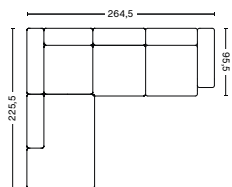

DIMENSION

W264,5 x D225,5 x H67 cm
Seat H40 cm

PRODUCT STATUS

Order produced

PACKAGING

4 box | 1 pcs.

DESCRIPTION

Fabric group 1
Fabric group 2
Fabric group 3
Fabric group 4
Fabric group 5
Fabric group 6
Not available in leather