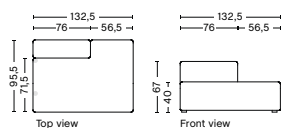

9302 | LOUNGE | LEFT BACKREST

DIMENSION
W132,5 x D95,5 x H67 cm
Seat H40 cm

SALES QTY. 1 pcs.

PRODUCT STATUS
Order produced

PACKAGING
1 box | 1 pcs.

BOX DIMENSION | WEIGHT
W116 x D150 x H69 cm | 58 kg

DESCRIPTION
Fabric Group 1
Fabric Group 2
Fabric Group 3
Fabric Group 4
Fabric Group 5
Fabric Group 6
Not available in leather

FABRIC GROUPS

1 | Atlas, Linara, Lint, Metaphor, Mode, Planar, Random Fade, Remix 3, Surface By Hay, Swarm, Valencia™ 2 | Fairway, Field 2, Flamiber, Linen Grid, Lola, Maglia, Melange Nap, Nico, Olavi By Hay, Osumi, Relate, Steelcut 3, Steelcut Trio 3, Tadao 3 | Compound, Dot 1682, Divina 3, Divina MD, Divina Melange 3, Fiord 2, Re-Wool, Roden, Ruskin, Steelcut Quartet, Tartaglia 4 | Bolgheri, Canvas 2, Encircle, Hallingdal 65, Raas 5 | Balder 3, Haku, Harald 3, Loft, Sierra Leather 6 | Coda 2, Vidar 4, California Leather, Nevada Leather, Sense Leather