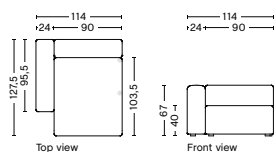

MAGS | CONNECTABLE MODULES

8262 | WIDE | CHAISE LONGUE | LEFT

DIMENSION
W114 x D127,5 x H67 cm
Seat H40 cm

SALES QTY. 1 pcs.

PRODUCT STATUS
Order produced

PACKAGING
1 box | 1 pcs.

BOX DIMENSION | WEIGHT
W116 x D150 x H69 cm | 70,5 kg

DESCRIPTION
Fabric Group 1
Fabric Group 2
Fabric Group 3
Fabric Group 4
Fabric Group 5
Fabric Group 6
Not available in leather