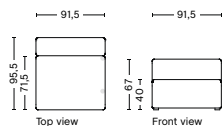

PACKAGING
1 box | 1 pcs.

BOX DIMENSION | WEIGHT
W68,5 x D115,8 x H98,8 cm | 42 kg

DESCRIPTION
Fabric Group 1
Fabric Group 2
Fabric Group 3
Fabric Group 4
Fabric Group 5
Fabric Group 6

1962 | WIDE | LEFT

DIMENSION
W114 x D95,5 x H67 cm
Seat H40 cm

1961 | WIDE | RIGHT

DIMENSION
W114 x D95,5 x H67 cm
Seat H40 cm

SALES QTY. 1 pcs.

PRODUCT STATUS
Order produced

PACKAGING
1 box | 1 pcs.

BOX DIMENSION | WEIGHT
W116 x D99 x H69 cm | 51 kg

DESCRIPTION
Fabric Group 1
Fabric Group 2
Fabric Group 3
Fabric Group 4
Fabric Group 5
Fabric Group 6

1963 | WIDE | MIDDLE

DIMENSION
W91,5 x D95,5 x H67 cm
Seat H40 cm

SALES QTY. 1 pcs.

PRODUCT STATUS
Order produced

PACKAGING
1 box | 1 pcs.

BOX DIMENSION | WEIGHT
W116 x D99 x H69 cm | 36,5 kg

DESCRIPTION
Fabric Group 1
Fabric Group 2
Fabric Group 3
Fabric Group 4
Fabric Group 5
Fabric Group 6

1963 | WIDE | RIGHT OR LEFT END

DIMENSION
W91,5 x D95,5 x H67 cm
Seat H40 cm

SALES QTY. 1 pcs.

PRODUCT STATUS
Order produced

PACKAGING
1 box | 1 pcs.

BOX DIMENSION | WEIGHT
W116 x D99 x H69 cm | 36,5 kg

DESCRIPTION
Fabric Group 1
Fabric Group 2
Fabric Group 3
Fabric Group 4
Fabric Group 5
Fabric Group 6