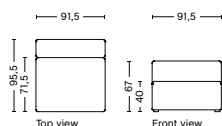

1963FS | WIDE | W/O ARMREST

DIMENSION
W91,5 x D95,5 x H67 cm
Seat H40 cm

SALES QTY. 1 pcs.

PRODUCT STATUS
Order produced

PACKAGING
1 box | 1 pcs.

BOX DIMENSION | WEIGHT
W116 x D99 x H69 cm | 36,5 kg

DESCRIPTION
Fabric Group 1
Fabric Group 2
Fabric Group 3
Fabric Group 4
Fabric Group 5
Fabric Group 6