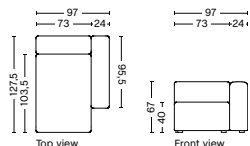

8161FS | NARROW | CHAISE LONGUE | RIGHT

DIMENSION
W97 x D127,5 x H67 cm
Seat H40 cm

SALES QTY. 1 pcs.

PRODUCT STATUS
Order produced

PACKAGING
1 box | 1 pcs.

BOX DIMENSION | WEIGHT
W116 x D150 x H68,5 cm | 59,5 kg

DESCRIPTION
Fabric Group 1
Fabric Group 2
Fabric Group 3
Fabric Group 4
Fabric Group 5
Fabric Group 6
Not available in leather