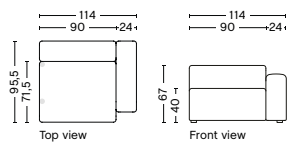

MAGS | CONNECTABLE MODULES

1965 | WIDE | LOW ARMREST | RIGHT

DIMENSION
W114 x D95,5 x H67 cm
Seat H40 cm

SALES QTY. 1 pcs.

PRODUCT STATUS
Order produced

PACKAGING
1 box | 1 pcs.

BOX DIMENSION | WEIGHT
W68,5 x D115,8 x H98,8 cm | 48,5 kg

DESCRIPTION
Fabric Group 1
Fabric Group 2
Fabric Group 3
Fabric Group 4
Fabric Group 5
Fabric Group 6