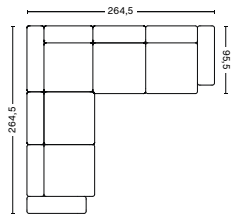

CORNER COMBINATION 1 LOW ARMREST | LEFT 1064+1063+1862+1063+1065 OR RIGHT 1064+1063+1861+1063+1065

DIMENSION

W264,5 x D264,5 x H67 cm
Seat H40 cm

PRODUCT STATUS

Order produced

PACKAGING

5 box | 1 pcs.

DESCRIPTION

Fabric group 1
Fabric group 2
Fabric group 3
Fabric group 4
Fabric group 5
Fabric group 6