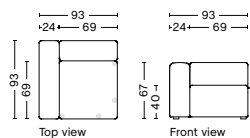

MAGS | CONNECTABLE MODULES

1965 | WIDE | LOW ARMREST | RIGHT

DIMENSION
W114 x D95,5 x H67 cm
Seat H40 cm

SALES QTY. 1 pcs.

PRODUCT STATUS
Order produced

PACKAGING
1 box | 1 pcs.

BOX DIMENSION | WEIGHT
W68,5 x D115,8 x H98,8 cm | 48,5 kg

DESCRIPTION
Fabric Group 1
Fabric Group 2
Fabric Group 3
Fabric Group 4
Fabric Group 5
Fabric Group 6

1964 | WIDE | LOW ARMREST | LEFT

DIMENSION
W114 x D95,5 x H67 cm
Seat H40 cm

SALES QTY. 1 pcs.

PRODUCT STATUS
Order produced

PACKAGING
1 box | 1 pcs.

BOX DIMENSION | WEIGHT
W68,5 x D115,8 x H98,8 cm | 48,5 kg

DESCRIPTION
Fabric Group 1
Fabric Group 2
Fabric Group 3
Fabric Group 4
Fabric Group 5
Fabric Group 6

1862 | CORNER | LEFT

DIMENSION
W93 x D93 x H67 cm
Seat H40 cm

SALES QTY. 1 pcs.

PRODUCT STATUS
Order produced

PACKAGING
1 box | 1 pcs.

BOX DIMENSION | WEIGHT
W116 x D99 x H69 cm | 42 kg

DESCRIPTION
Fabric Group 1
Fabric Group 2
Fabric Group 3
Fabric Group 4
Fabric Group 5
Fabric Group 6