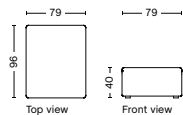

MAGS MODULES

01 | OTTOMAN | EXTRA SMALL

DIMENSION
W79 x D79 x H40 cm

SALES QTY. 1 pcs.

PRODUCT STATUS
Order produced

PACKAGING
1 box | 1 pcs.

BOX DIMENSION | WEIGHT
W99 x D79 x H69 cm | 22,76 kg

DESCRIPTION
Fabric Group 1
Fabric Group 2
Fabric Group 3
Fabric Group 4
Fabric Group 5
Fabric Group 6

02 | OTTOMAN | SMALL

DIMENSION
W79 x D96 x H40 cm

SALES QTY. 1 pcs.

PRODUCT STATUS
Order produced

PACKAGING
1 box | 1 pcs.

BOX DIMENSION | WEIGHT
W99 x D79 x H69 cm | 25,76 kg

DESCRIPTION
Fabric Group 1
Fabric Group 2
Fabric Group 3
Fabric Group 4
Fabric Group 5
Fabric Group 6