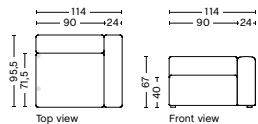

PACKAGING
1 box | 1 pcs.

BOX DIMENSION | WEIGHT
W68,5 x D115,8 x H98,8 cm | 42 kg

DESCRIPTION
Fabric Group 1
Fabric Group 2
Fabric Group 3
Fabric Group 4
Fabric Group 5
Fabric Group 6

1962 | WIDE | LEFT

DIMENSION
W114 x D95,5 x H67 cm
Seat H40 cm

SALES QTY. 1 pcs.

PRODUCT STATUS
Order produced

PACKAGING
1 box | 1 pcs.

BOX DIMENSION | WEIGHT
W116 x D99 x H69 cm | 51 kg

DESCRIPTION
Fabric Group 1
Fabric Group 2
Fabric Group 3
Fabric Group 4
Fabric Group 5
Fabric Group 6

1961 | WIDE | RIGHT

DIMENSION
W114 x D95,5 x H67 cm
Seat H40 cm

SALES QTY. 1 pcs.

PRODUCT STATUS
Order produced

PACKAGING
1 box | 1 pcs.

BOX DIMENSION | WEIGHT
W116 x D99 x H69 cm | 51 kg

DESCRIPTION
Fabric Group 1
Fabric Group 2
Fabric Group 3
Fabric Group 4
Fabric Group 5
Fabric Group 6

1963 | WIDE | MIDDLE

DIMENSION
W91,5 x D95,5 x H67 cm
Seat H40 cm

SALES QTY. 1 pcs.

PRODUCT STATUS
Order produced

PACKAGING
1 box | 1 pcs.

BOX DIMENSION | WEIGHT
W116 x D99 x H69 cm | 36,5 kg

DESCRIPTION
Fabric Group 1
Fabric Group 2
Fabric Group 3
Fabric Group 4
Fabric Group 5
Fabric Group 6