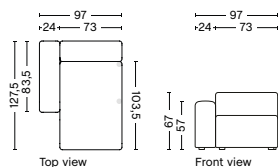

1861 | CORNER | RIGHT

DIMENSION
W93 x D93 x H67 cm
Seat H40 cm

SALES QTY. 1 pcs.

PRODUCT STATUS
Order produced

PACKAGING
1 box | 1 pcs.

BOX DIMENSION | WEIGHT
W116 x D99 x H69 cm | 42 kg

DESCRIPTION
Fabric Group 1
Fabric Group 2
Fabric Group 3
Fabric Group 4
Fabric Group 5
Fabric Group 6

DESCRIPTION
Fabric Group 1
Fabric Group 2
Fabric Group 3
Fabric Group 4
Fabric Group 5
Fabric Group 6
Not available in leather

8161 | NARROW | CHAISE LONGUE | RIGHT

DIMENSION
W97 x D127,5 x H67 cm
Seat H40 cm

SALES QTY. 1 pcs.

PRODUCT STATUS
Order produced

PACKAGING
1 box | 1 pcs.

BOX DIMENSION | WEIGHT
W116 x D150 x H69 cm | 59,5 kg

DESCRIPTION
Fabric Group 1
Fabric Group 2
Fabric Group 3
Fabric Group 4
Fabric Group 5
Fabric Group 6
Not available in leather

8164 | NARROW | CHAISE LONGUE | LOW ARMREST | LEFT

DIMENSION
W97 x D127,5 x H67 cm
Seat H40 cm

SALES QTY. 1 pcs.

PRODUCT STATUS
Order produced

PACKAGING
1 box | 1 pcs.

BOX DIMENSION | WEIGHT
W68,5 x D150 x H116 cm | 56,9 kg