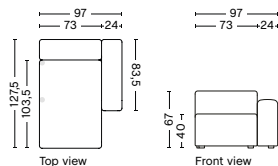

1861 | CORNER | RIGHT

DIMENSION
W93 x D93 x H67 cm
Seat H40 cm

SALES QTY. 1 pcs.

PRODUCT STATUS
Order produced

PACKAGING
1 box | 1 pcs.

BOX DIMENSION | WEIGHT
W116 x D99 x H69 cm | 42 kg

DESCRIPTION
Fabric Group 1
Fabric Group 2
Fabric Group 3
Fabric Group 4
Fabric Group 5
Fabric Group 6

SALES QTY. 1 pcs.

PRODUCT STATUS
Order produced

PACKAGING
1 box | 1 pcs.

BOX DIMENSION | WEIGHT
W116 x D150 x H69 cm | 59,5 kg

DESCRIPTION
Fabric Group 1
Fabric Group 2
Fabric Group 3
Fabric Group 4
Fabric Group 5
Fabric Group 6
Not available in leather

8164 | NARROW | CHAISE LONGUE | LOW ARMREST | LEFT

DIMENSION
W97 x D127,5 x H67 cm
Seat H40 cm

SALES QTY. 1 pcs.

PRODUCT STATUS
Order produced

PACKAGING
1 box | 1 pcs.

BOX DIMENSION | WEIGHT
W68,5 x D150 x H116 cm | 56,9 kg

DESCRIPTION
Fabric Group 1
Fabric Group 2
Fabric Group 3
Fabric Group 4
Fabric Group 5
Fabric Group 6
Not available in leather

8165 | NARROW | CHAISE LONGUE | LOW ARMREST | RIGHT

DIMENSION
W97 x D127,5 x H67 cm
Seat H40 cm