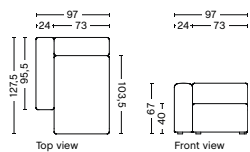

MAGS | FREE STANDING MODULES

8162FS | NARROW | CHAISE LONGUE | LEFT

DIMENSION
W97 x D127,5 x H67 cm
Seat H40 cm

SALES QTY. 1 pcs.

PRODUCT STATUS
Order produced

PACKAGING
1 box | 1 pcs.

BOX DIMENSION | WEIGHT
W116 x D150 x H68,5 cm | 59,5 kg

DESCRIPTION
Fabric Group 1
Fabric Group 2
Fabric Group 3
Fabric Group 4
Fabric Group 5
Fabric Group 6
Not available in leather