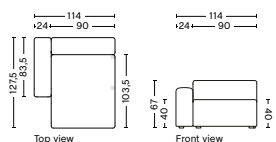

DESCRIPTION
 Fabric Group 1
 Fabric Group 2
 Fabric Group 3
 Fabric Group 4
 Fabric Group 5
 Fabric Group 6
 Not available in leather

8261 | WIDE | CHAISE LONGUE | RIGHT

DIMENSION
 W114 x D127,5 x H67 cm
 Seat H40 cm

SALES QTY. 1 pcs.

PRODUCT STATUS
 Order produced

PACKAGING
 1 box | 1 pcs.

BOX DIMENSION | WEIGHT
 W116 x D150 x H69 cm | 70,5 kg

DESCRIPTION
 Fabric Group 1
 Fabric Group 2
 Fabric Group 3
 Fabric Group 4
 Fabric Group 5
 Fabric Group 6
 Not available in leather

8264 | WIDE | CHAISE LONGUE | LOW ARMREST | LEFT

DIMENSION
 W114 x D127,5 x H67 cm
 Seat H40 cm

SALES QTY. 1 pcs.

PRODUCT STATUS
 Order produced

PACKAGING
 1 box | 1 pcs.

BOX DIMENSION | WEIGHT
 W68,5 x D150 x H116 cm | 67,8 kg