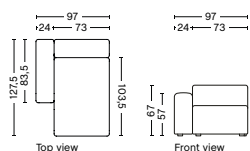

8164FS | NARROW | CHAISE LONGUE | LOW ARMREST LEFT

DIMENSION
W97 x D127,5 x H67 cm
Seat H40 cm

SALES QTY. 1 pcs.

PRODUCT STATUS
Order produced

PACKAGING
1 box | 1 pcs.

BOX DIMENSION | WEIGHT
W68,5 x D150 x H116 cm | 56,9 kg