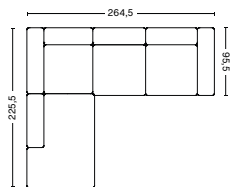

CORNER COMBINATION 2 | LEFT 9301+1862+1063+1061 OR RIGHT 1062+1063+1861+9302

DIMENSION

W264,5 x D225,5 x H67 cm
Seat H40 cm

PRODUCT STATUS

Order produced

PACKAGING

4 box | 1 pcs.

DESCRIPTION

Fabric group 1
Fabric group 2
Fabric group 3
Fabric group 4
Fabric group 5
Fabric group 6
Not available in leather