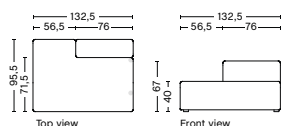

8264 | WIDE | CHAISE LONGUE | LOW ARMREST | LEFT

DIMENSION
 W114 x D127,5 x H67 cm
 Seat H40 cm

SALES QTY. 1 pcs.

PRODUCT STATUS
 Order produced

PACKAGING
 1 box | 1 pcs.

BOX DIMENSION | WEIGHT
 W68,5 x D150 x H116 cm | 67,8 kg

SALES QTY. 1 pcs.

PRODUCT STATUS
 Order produced

PACKAGING
 1 box | 1 pcs.

BOX DIMENSION | WEIGHT
 W68,5 x D150 x H116 cm | 67,8 kg

DESCRIPTION
 Fabric Group 1
 Fabric Group 2
 Fabric Group 3
 Fabric Group 4
 Fabric Group 5
 Fabric Group 6
 Not available in leather

9301 | LOUNGE | RIGHT BACKREST

DIMENSION
 W132,5 x D95,5 x H67 cm
 Seat H40 cm

SALES QTY. 1 pcs.

PRODUCT STATUS
 Order produced

PACKAGING
 1 box | 1 pcs.

BOX DIMENSION | WEIGHT
 W116 x D150 x H69 cm | 58 kg