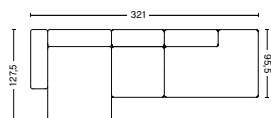

3 SEATER COMBINATION 4 LOW ARMREST | LEFT 8264+1063+9302 OR RIGHT 9301+1063+8265

DIMENSION
W321 x D127,5 x H67 cm
Seat H40 cm

PACKAGING
3 box | 1 pcs.

DESCRIPTION
Fabric group 1
Fabric group 2
Fabric group 3
Fabric group 4
Fabric group 5
Fabric group 6
Not available in leather

PRODUCT STATUS
Order produced

FABRIC GROUPS

1 | Atlas, Linara, Lint, Metaphor, Mode, Planar, Random Fade, Remix 3, Surface By Hay, Swarm, Valencia™ 2 | Fairway, Field 2, Flamiber, Linen Grid, Lola, Maglia, Melange Nap, Nico, Olavi By Hay, Osumi, Relate, Steelcut 3, Steelcut Trio 3, Tadao 3 | Compound, Dot 1682, Divina 3, Divina MD, Divina Melange 3, Fiord 2, Re-Wool, Roden, Ruskin, Steelcut Quartet, Tartaglia 4 | Bolgheri, Canvas 2, Encircle, Hallingdal 65, Raas 5 | Balder 3, Haku, Harald 3, Loft, Sierra Leather 6 | Coda 2, Vidar 4, California Leather, Nevada Leather, Sense Leather