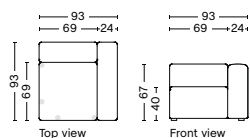

PACKAGING
1 box | 1 pcs.

BOX DIMENSION | WEIGHT
W68,5 x D115,8 x H98,8 cm | 48,5 kg

DESCRIPTION
Fabric Group 1
Fabric Group 2
Fabric Group 3
Fabric Group 4
Fabric Group 5
Fabric Group 6

1862 | CORNER | LEFT

DIMENSION
W93 x D93 x H67 cm
Seat H40 cm

SALES QTY. 1 pcs.

PRODUCT STATUS
Order produced

PACKAGING
1 box | 1 pcs.

BOX DIMENSION | WEIGHT
W116 x D99 x H69 cm | 42 kg

DESCRIPTION
Fabric Group 1
Fabric Group 2
Fabric Group 3
Fabric Group 4
Fabric Group 5
Fabric Group 6

1861 | CORNER | RIGHT

DIMENSION
W93 x D93 x H67 cm
Seat H40 cm

SALES QTY. 1 pcs.

PRODUCT STATUS
Order produced

PACKAGING
1 box | 1 pcs.

BOX DIMENSION | WEIGHT
W116 x D99 x H69 cm | 42 kg

DESCRIPTION
Fabric Group 1
Fabric Group 2
Fabric Group 3
Fabric Group 4
Fabric Group 5
Fabric Group 6