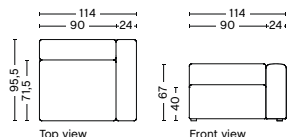

1961FS | WIDE | RIGHT

DIMENSION
W114 x D95,5 x H67 cm
Seat H40 cm

SALES QTY. 1 pcs.

PRODUCT STATUS
Order produced

PACKAGING
1 box | 1 pcs.

BOX DIMENSION | WEIGHT
W116 x D99 x H69 cm | 51 kg

DESCRIPTION
Fabric Group 1
Fabric Group 2
Fabric Group 3
Fabric Group 4
Fabric Group 5
Fabric Group 6