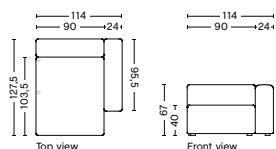

MAGS | CONNECTABLE MODULES

8262 | WIDE | CHAISE LONGUE | LEFT

DIMENSION
 W114 x D127,5 x H67 cm
 Seat H40 cm

SALES QTY. 1 pcs.

PRODUCT STATUS
 Order produced

PACKAGING
 1 box | 1 pcs.

BOX DIMENSION | WEIGHT
 W116 x D150 x H69 cm | 70,5 kg

DESCRIPTION
 Fabric Group 1
 Fabric Group 2
 Fabric Group 3
 Fabric Group 4
 Fabric Group 5
 Fabric Group 6
 Not available in leather

8261 | WIDE | CHAISE LONGUE | RIGHT

DIMENSION
 W114 x D127,5 x H67 cm
 Seat H40 cm