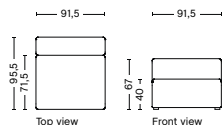

PACKAGING
1 box | 1 pcs.

BOX DIMENSION | WEIGHT
W68,5 x D115,8 x H98,8 cm | 42 kg

DESCRIPTION
Fabric Group 1
Fabric Group 2
Fabric Group 3
Fabric Group 4
Fabric Group 5
Fabric Group 6

1962 | WIDE | LEFT

DIMENSION
W114 x D95,5 x H67 cm
Seat H40 cm

1961 | WIDE | RIGHT

DIMENSION
W114 x D95,5 x H67 cm
Seat H40 cm

SALES QTY. 1 pcs.

PRODUCT STATUS
Order produced

PACKAGING
1 box | 1 pcs.

BOX DIMENSION | WEIGHT
W116 x D99 x H69 cm | 51 kg

DESCRIPTION
Fabric Group 1
Fabric Group 2
Fabric Group 3
Fabric Group 4
Fabric Group 5
Fabric Group 6

1963 | WIDE | MIDDLE

DIMENSION
W91,5 x D95,5 x H67 cm
Seat H40 cm

SALES QTY. 1 pcs.

PRODUCT STATUS
Order produced

PACKAGING
1 box | 1 pcs.

BOX DIMENSION | WEIGHT
W116 x D99 x H69 cm | 36,5 kg

DESCRIPTION
Fabric Group 1
Fabric Group 2
Fabric Group 3
Fabric Group 4
Fabric Group 5
Fabric Group 6

1963 | WIDE | RIGHT OR LEFT END

DIMENSION
W91,5 x D95,5 x H67 cm
Seat H40 cm

SALES QTY. 1 pcs.

PRODUCT STATUS
Order produced

PACKAGING
1 box | 1 pcs.

BOX DIMENSION | WEIGHT
W116 x D99 x H69 cm | 36,5 kg

DESCRIPTION
Fabric Group 1
Fabric Group 2
Fabric Group 3
Fabric Group 4
Fabric Group 5
Fabric Group 6