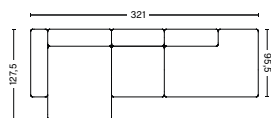

3 SEATER COMBINATION 4 | LEFT 8262+1063+9302 OR RIGHT 9301+1063+8261

DIMENSION
W321 x D127,5 x H67 cm
Seat H40 cm

PACKAGING
3 box | 1 pcs.

DESCRIPTION
Fabric group 1
Fabric group 2
Fabric group 3
Fabric group 4
Fabric group 5
Fabric group 6
Not available in leather

PRODUCT STATUS
Order produced