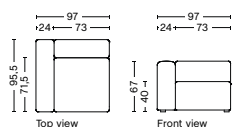

MAGS | FREE STANDING MODULES

1062FS | NARROW | LEFT

DIMENSION
W97 x D95,5 x H67 cm
Seat H40 cm

SALES QTY. 1 pcs.

PRODUCT STATUS
Order produced

PACKAGING
1 box | 1 pcs.

BOX DIMENSION | WEIGHT
W116 x D99 x H69 cm | 45 kg