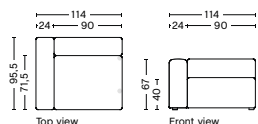

1063RE | NARROW | RIGHT END

DIMENSION
W74,5 x D95,5 x H67 cm
Seat H40 cm

SALES QTY. 1 pcs.

PRODUCT STATUS
Order produced

PACKAGING
1 box | 1 pcs.

BOX DIMENSION | WEIGHT
W78 x D99 x H69 cm | 29 kg

DESCRIPTION
Fabric Group 1
Fabric Group 2
Fabric Group 3
Fabric Group 4
Fabric Group 5
Fabric Group 6

MAGS | CONNECTABLE MODULES

1064 | NARROW | LOW ARMREST | LEFT

DIMENSION
W97 x D95,5 x H67 cm
Seat H40 cm

SALES QTY. 1 pcs.

PRODUCT STATUS
Order produced

PACKAGING
1 box | 1 pcs.

BOX DIMENSION | WEIGHT
W68,5 x D115,8 x H98,8 cm | 42 kg

DESCRIPTION
Fabric Group 1
Fabric Group 2
Fabric Group 3
Fabric Group 4
Fabric Group 5
Fabric Group 6

1065 | NARROW | LOW ARMREST | RIGHT

DIMENSION
W97 x D95,5 x H67 cm
Seat H40 cm

SALES QTY. 1 pcs.

PRODUCT STATUS
Order produced

PACKAGING
1 box | 1 pcs.

BOX DIMENSION | WEIGHT
W68,5 x D115,8 x H98,8 cm | 42 kg

DESCRIPTION
Fabric Group 1
Fabric Group 2
Fabric Group 3
Fabric Group 4
Fabric Group 5
Fabric Group 6

1962 | WIDE | LEFT

DIMENSION
W114 x D95,5 x H67 cm
Seat H40 cm