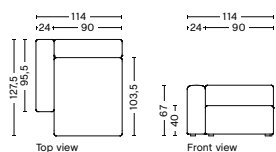

MAGS | FREE STANDING MODULES

8262FS | WIDE | CHAISE LONGUE | LEFT

DIMENSION
W114 x D127,5 x H67 cm
Seat H40 cm

SALES QTY. 1 pcs.

PRODUCT STATUS
Order produced

PACKAGING
1 box | 1 pcs.

BOX DIMENSION | WEIGHT
W116 x D150 x H68,5 cm | 70,5 kg

DESCRIPTION
Fabric Group 1
Fabric Group 2
Fabric Group 3
Fabric Group 4
Fabric Group 5
Fabric Group 6
Not available in leather