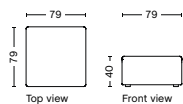

MAGS MODULES

01 | OTTOMAN | EXTRA SMALL

DIMENSION
W79 x D79 x H40 cm

SALES QTY. 1 pcs.

PRODUCT STATUS
Order produced

PACKAGING
1 box | 1 pcs.

BOX DIMENSION | WEIGHT
W99 x D79 x H69 cm | 22,76 kg

DESCRIPTION
Fabric Group 1
Fabric Group 2
Fabric Group 3
Fabric Group 4
Fabric Group 5
Fabric Group 6