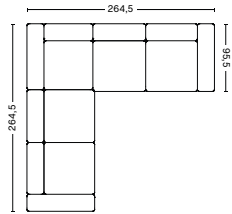

CORNER COMBINATION 1 | LEFT 1062+1063+1862+1063+1061 OR RIGHT 1062+1063+1861+1063+1061

DIMENSION

W264,5 x D264,5 x H67 cm
Seat H40 cm

PRODUCT STATUS

Order produced

PACKAGING

5 box | 1 pcs.

DESCRIPTION

Fabric group 1
Fabric group 2
Fabric group 3
Fabric group 4
Fabric group 5
Fabric group 6