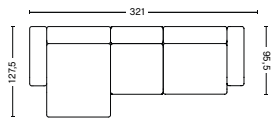

MAGS COMBINATIONS

COMBINATION 10 LOW ARMREST | LEFT 8264+1063+1965 OR RIGHT 1964+1063+8265

DIMENSION

W264,5 x D264,5 x H67 cm
Seat H40 cm

PRODUCT STATUS

Order produced

PACKAGING

5 box | 1 pcs.

DESCRIPTION

Fabric group 1
Fabric group 2
Fabric group 3
Fabric group 4
Fabric group 5
Fabric group 6
Not available in leather