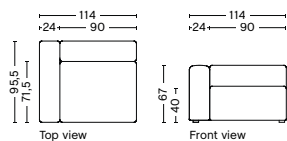

MAGS | FREE STANDING MODULES

1962FS | WIDE | LEFT

DIMENSION
W114 x D95,5 x H67 cm
Seat H40 cm

SALES QTY. 1 pcs.

PRODUCT STATUS
Order produced

PACKAGING
1 box | 1 pcs.

BOX DIMENSION | WEIGHT
W116 x D99 x H69 cm | 51 kg

DESCRIPTION
Fabric Group 1
Fabric Group 2
Fabric Group 3
Fabric Group 4
Fabric Group 5
Fabric Group 6