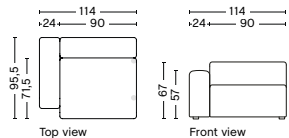

1963 | WIDE | MIDDLE

DIMENSION
W91,5 x D95,5 x H67 cm
Seat H40 cm

SALES QTY. 1 pcs.

PRODUCT STATUS
Order produced

PACKAGING
1 box | 1 pcs.

BOX DIMENSION | WEIGHT
W116 x D99 x H69 cm | 36,5 kg

DESCRIPTION
Fabric Group 1
Fabric Group 2
Fabric Group 3
Fabric Group 4
Fabric Group 5
Fabric Group 6

1963 | WIDE | RIGHT OR LEFT END

DIMENSION
W91,5 x D95,5 x H67 cm
Seat H40 cm

SALES QTY. 1 pcs.

PRODUCT STATUS
Order produced

PACKAGING
1 box | 1 pcs.

BOX DIMENSION | WEIGHT
W116 x D99 x H69 cm | 36,5 kg

DESCRIPTION
Fabric Group 1
Fabric Group 2
Fabric Group 3
Fabric Group 4
Fabric Group 5
Fabric Group 6

MAGS | CONNECTABLE MODULES

1965 | WIDE | LOW ARMREST | RIGHT

DIMENSION
W114 x D95,5 x H67 cm
Seat H40 cm

SALES QTY. 1 pcs.

PRODUCT STATUS
Order produced

PACKAGING
1 box | 1 pcs.

BOX DIMENSION | WEIGHT
W68,5 x D115,8 x H98,8 cm | 48,5 kg

DESCRIPTION
Fabric Group 1
Fabric Group 2
Fabric Group 3
Fabric Group 4
Fabric Group 5
Fabric Group 6

1964 | WIDE | LOW ARMREST | LEFT

DIMENSION
W114 x D95,5 x H67 cm
Seat H40 cm

SALES QTY. 1 pcs.

PRODUCT STATUS
Order produced