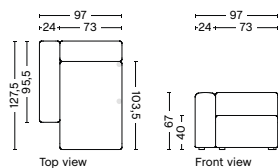

MAGS | CONNECTABLE MODULES

8162 | NARROW | CHAISE LONGUE | LEFT

DIMENSION
W97 x D127,5 x H67 cm
Seat H40 cm

SALES QTY. 1 pcs.

PRODUCT STATUS
Order produced

PACKAGING
1 box | 1 pcs.

BOX DIMENSION | WEIGHT
W116 x D150 x H69 cm | 59,5 kg

DESCRIPTION
Fabric Group 1
Fabric Group 2
Fabric Group 3
Fabric Group 4
Fabric Group 5
Fabric Group 6
Not available in leather