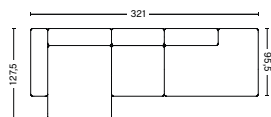

3 SEATER COMBINATION 3 | LEFT 8162+1063+9302 OR RIGHT 9301+1063+8161

DIMENSION
W304 x D127,5 x H67 cm
Seat H40 cm

PACKAGING
3 box | 1 pcs.

DESCRIPTION
Fabric group 1
Fabric group 2
Fabric group 3
Fabric group 4
Fabric group 5
Fabric group 6
Not available in leather

PRODUCT STATUS
Order produced