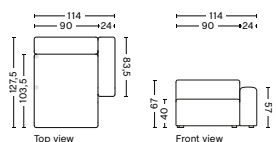

SALES QTY. 1 pcs.

PRODUCT STATUS
 Order produced

PACKAGING
 1 box | 1 pcs.

BOX DIMENSION | WEIGHT
 W116 x D150 x H69 cm | 70,5 kg

DESCRIPTION
 Fabric Group 1
 Fabric Group 2
 Fabric Group 3
 Fabric Group 4
 Fabric Group 5
 Fabric Group 6
 Not available in leather

8264 | WIDE | CHAISE LONGUE | LOW ARMREST | LEFT

DIMENSION
 W114 x D127,5 x H67 cm
 Seat H40 cm

SALES QTY. 1 pcs.

PRODUCT STATUS
 Order produced

PACKAGING
 1 box | 1 pcs.

BOX DIMENSION | WEIGHT
 W68,5 x D150 x H116 cm | 67,8 kg

DESCRIPTION
 Fabric Group 1
 Fabric Group 2
 Fabric Group 3
 Fabric Group 4
 Fabric Group 5
 Fabric Group 6
 Not available in leather

8265 | WIDE | CHAISE LONGUE | LOW ARMREST | RIGHT

DIMENSION
 W114 x D127,5 x H67 cm
 Seat H40 cm