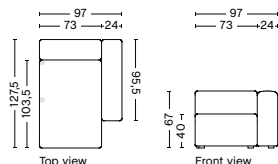

DIMENSION
W93 x D93 x H67 cm
Seat H40 cm

SALES QTY. 1 pcs.

PRODUCT STATUS
Order produced

PACKAGING
1 box | 1 pcs.

BOX DIMENSION | WEIGHT
W116 x D99 x H69 cm | 42 kg

DESCRIPTION
Fabric Group 1
Fabric Group 2
Fabric Group 3
Fabric Group 4
Fabric Group 5
Fabric Group 6

1861 | CORNER | RIGHT

DIMENSION
W93 x D93 x H67 cm
Seat H40 cm

SALES QTY. 1 pcs.

PRODUCT STATUS
Order produced

PACKAGING
1 box | 1 pcs.

BOX DIMENSION | WEIGHT
W116 x D99 x H69 cm | 42 kg

DESCRIPTION
Fabric Group 1
Fabric Group 2
Fabric Group 3
Fabric Group 4
Fabric Group 5
Fabric Group 6

MAGS | CONNECTABLE MODULES

8162 | NARROW | CHAISE LONGUE | LEFT

DIMENSION
W97 x D127,5 x H67 cm
Seat H40 cm

SALES QTY. 1 pcs.

PRODUCT STATUS
Order produced

PACKAGING
1 box | 1 pcs.

BOX DIMENSION | WEIGHT
W116 x D150 x H69 cm | 59,5 kg

DESCRIPTION
Fabric Group 1
Fabric Group 2
Fabric Group 3
Fabric Group 4
Fabric Group 5
Fabric Group 6
Not available in leather

8161 | NARROW | CHAISE LONGUE | RIGHT

DIMENSION
W97 x D127,5 x H67 cm
Seat H40 cm