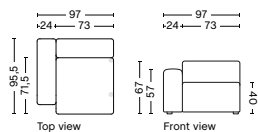

MAGS | CONNECTABLE MODULES

1064 | NARROW | LOW ARMREST | LEFT

DIMENSION
W97 x D95,5 x H67 cm
Seat H40 cm

SALES QTY. 1 pcs.

PRODUCT STATUS
Order produced

PACKAGING
1 box | 1 pcs.

BOX DIMENSION | WEIGHT
W68,5 x D115,8 x H98,8 cm | 42 kg

DESCRIPTION
Fabric Group 1
Fabric Group 2
Fabric Group 3
Fabric Group 4
Fabric Group 5
Fabric Group 6