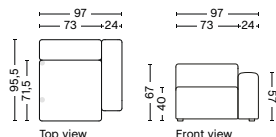

1063LE | NARROW | LEFT END

DIMENSION
W74,5 x D95,5 x H67 cm
Seat H40 cm

SALES QTY. 1 pcs.

PRODUCT STATUS
Order produced

PACKAGING
1 box | 1 pcs.

BOX DIMENSION | WEIGHT
W78 x D99 x H69 cm | 29 kg

DESCRIPTION
Fabric Group 1
Fabric Group 2
Fabric Group 3
Fabric Group 4
Fabric Group 5
Fabric Group 6

1063RE | NARROW | RIGHT END

DIMENSION
W74,5 x D95,5 x H67 cm
Seat H40 cm

SALES QTY. 1 pcs.

PRODUCT STATUS
Order produced

PACKAGING
1 box | 1 pcs.

BOX DIMENSION | WEIGHT
W78 x D99 x H69 cm | 29 kg

DESCRIPTION
Fabric Group 1
Fabric Group 2
Fabric Group 3
Fabric Group 4
Fabric Group 5
Fabric Group 6

MAGS | CONNECTABLE MODULES

1064 | NARROW | LOW ARMREST | LEFT

DIMENSION
W97 x D95,5 x H67 cm
Seat H40 cm

SALES QTY. 1 pcs.

PRODUCT STATUS
Order produced

PACKAGING
1 box | 1 pcs.

BOX DIMENSION | WEIGHT
W68,5 x D115,8 x H98,8 cm | 42 kg

DESCRIPTION
Fabric Group 1
Fabric Group 2
Fabric Group 3
Fabric Group 4
Fabric Group 5
Fabric Group 6

1065 | NARROW | LOW ARMREST | RIGHT

DIMENSION
W97 x D95,5 x H67 cm
Seat H40 cm

SALES QTY. 1 pcs.

PRODUCT STATUS
Order produced