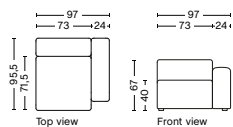

1065FS | NARROW | LOW ARMREST | RIGHT

DIMENSION
W97 x D95,5 x H67 cm
Seat H40 cm

SALES QTY. 1 pcs.

PRODUCT STATUS
Order produced

PACKAGING
1 box | 1 pcs.

BOX DIMENSION | WEIGHT
W68,5 x D115,8 x H98,8 cm | 42 kg

DESCRIPTION
Fabric Group 1
Fabric Group 2
Fabric Group 3
Fabric Group 4
Fabric Group 5
Fabric Group 6

FABRIC GROUPS

1 | Atlas, Linara, Lint, Metaphor, Mode, Planar, Random Fade, Remix 3, Surface By Hay, Swarm, Valencia™ 2 | Fairway, Field 2, Flamiber, Linen Grid, Lola, Maglia, Melange Nap, Nico, Olavi By Hay, Osumi, Relate, Steelcut 3, Steelcut Trio 3, Tadao 3 | Compound, Dot 1682, Divina 3, Divina MD, Divina Melange 3, Fiord 2, Re-Wool, Roden, Ruskin, Steelcut Quartet, Tartaglia 4 | Bolgheri, Canvas 2, Encircle, Hallingdal 65, Raas 5 | Balder 3, Haku, Harald 3, Loft, Sierra Leather 6 | Coda 2, Vidar 4, California Leather, Nevada Leather, Sense Leather