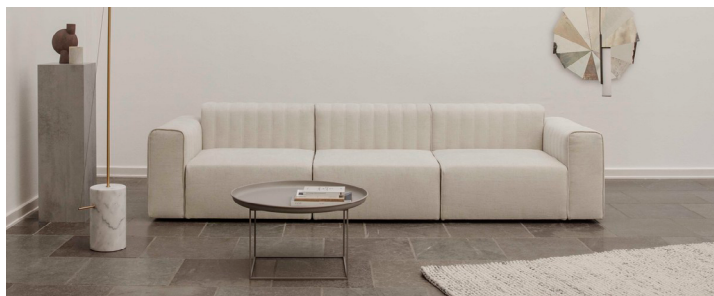

RIFF SOFA — 2019

KRISTIAN SOFUS HANSEN & TOMMY HYLDAHL

YEAR

2019

ENVIRONMENT

Indoor

CATEGORY

Seating

MADE IN

Italy

MATERIAL

Frame of plywood with a filling of cold cure foam.

UPHOLSTERY

CAT 1: Grain, Cura, Velvet, Nina, Fame, Remix,
Megan, COM

CAT 2: Barnum, Breeze Fusion, Canvas,
Ultra, COL

CAT 3: Fiord, Hallingdal, Savanna, Zero*,
Steelcut Trio, Moss, Safire, Envy

COM/COL Available on request.

CARE

Follow care instruction on norr11.com/professionals

WARRANTY

2 years

WEIGHT

CHAISE LOUNGE

Net Weight: 78,0 kg

Gross Weight: 85,0 kg

OTTOMAN

Net Weight: 25,0 kg

Gross Weight: 30,0 kg

CORNER

Net Weight: 64,0 kg

Gross Weight: 71,0 kg

LARGE CUSHION

Net Weight: 1,7 kg

Gross Weight: 2,0 kg

ARM

Net Weight: 65,0 kg

Gross Weight: 72,0 kg

SMALL CUSHION

Net Weight: 1,1 kg

Gross Weight: 1,4 kg

CENTER

Net Weight: 23,0 kg

Gross Weight: 28,0 kg

PACKAGING DIMENSIONS

CHAISE LOUNGE - W 115 CM / D 160 CM / H 98 CM

CORNER - W 100 CM / D 100 CM / H 98 CM

ARM - W 115 CM / D 100 CM / 98 CM

CENTER - W 91 CM / D 100 CM / 98 CM

OTTOMAN - W 100 CM / D 110 CM / 45 CM

LARGE CUSHION - W 62 CM / D 52 CM / H 22 CM

SMALL CUSHION - W 52 CM / D 42 CM / H 22 CM

The Riff Sofa is a study on the classic modular sofa, elaborating on the simple boxy modules. The fluted upholstery adds a certain rhythm to the minimalist sofa modules and turns the modular sofa into a refined piece of furniture. Each module has refined piping that gives an elegant detail. The word Riff comes from the world of jazz music and means “to borrow and elaborate on”.

- Available in a variety of fabrics and custom materials
- Deep seating and generous proportions
- Fluted upholstery makes the sofa beautiful from all angles
- Each module has piping around the edges
- Click-Link system to connect modules
- 7 different modules to create your customised sofa
- Optional cushions are available