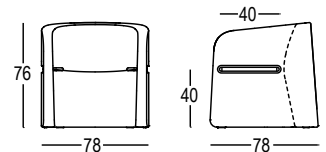

## TALEA CHAIR

DESIGN MARCO ZITO

**Materials:**

Polietilene / Polyethylene

Seduta in tessuto / Fabric seating

Seduta in legno / Wood seating

Gross Weight: Kg 27,7 - 31,2

Use: **INDOOR / OUTDOOR**