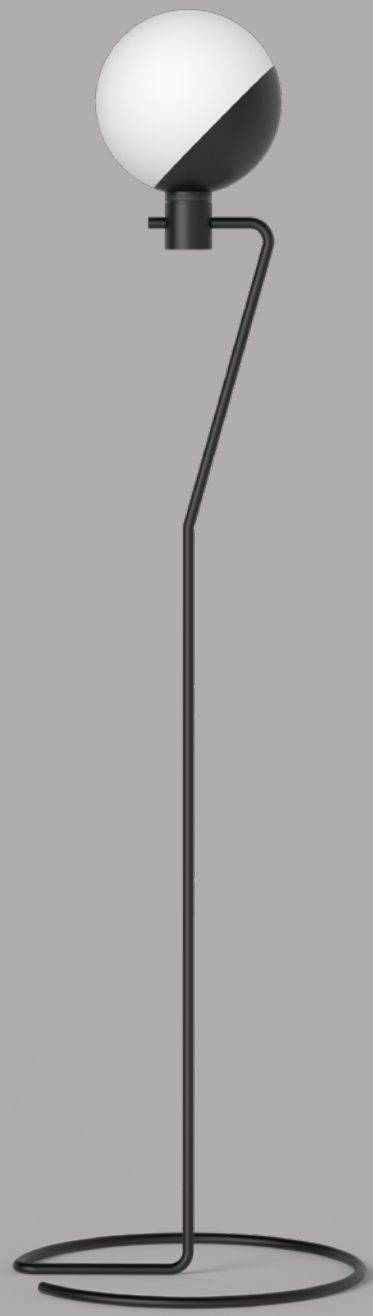

UP, DOWN  
AND 360°

The opal glass diffuser, which can rotate around its axis infinitely, achieves a highly precise control over ambient lighting. The telescopic bar enables swift adjustments in the lengths of both the wall-mounted and ceiling lamps.

Wall Lamp Long

Wall Lamp Medium

Table/Wall Lamp

Table Lamp

Floor Lamp

Ceiling Lamp

Table/Wall Lamp

WHEN FORM  
MEETS  
FUNCTION

All functional parts, including the power switch, dimmer, power cord and powder coated tightening rings, have all been custom designed to fit seamlessly into the form of the lamp.

MADE BY  
ARTISANS

Every segment of Baluna has passed through the hands of master craftsmanship, who shaped and painted the tubing, spin formed the shades and hand blew the glass. Their skillful eyes and expert touch guarantee the quality of each and every lamp.

This lamp can be used  
as a table lamp, or  
mounted as a wall lamp

260 x 200 x 200 mm  
Cord length: 250 cm

Table Lamp  
BA-T

250 x 250 x 465 mm  
Cord length: 200 cm

Wall Medium Lamp  
BA-W-M

515 x 200 x 375 mm  
Cord length: 250 cm  
Removable cord included  
Arm rotation: 135 degrees