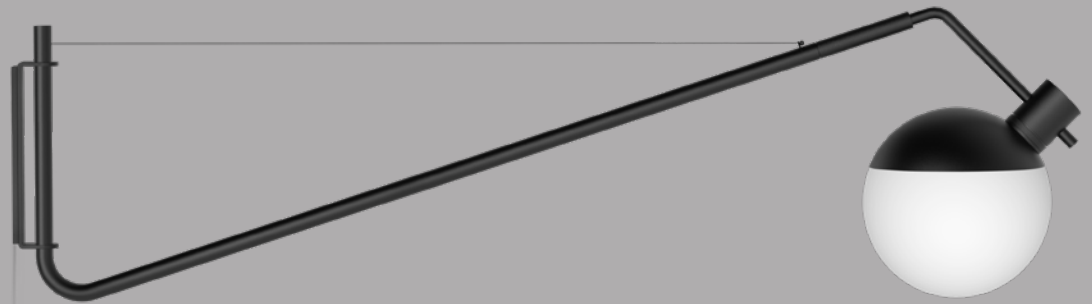

# A GAME OF LIGHT AND SHADE

Designing Baluna, we aimed to design light itself; the way it occupies space and affects mood. The custom designed silent dimmer enables maximum light intensity control, and the blown glass opal diffuser with a carefully selected LED light bulb, ensures a perfect level of light dispersion.

UP, DOWN  
AND 360°

The opal glass diffuser, which can rotate around its axis infinitely, achieves a highly precise control over ambient lighting. The telescopic bar enables swift adjustments in the lengths of both the wall-mounted and ceiling lamps.

All functional parts, including the power switch, dimmer, power cord and powder coated tightening rings, have all been custom designed to fit seamlessly into the form of the lamp.

MADE BY  
ARTISANS

Every segment of Baluna has passed through the hands of master craftsmanship, who shaped and painted the tubing, spin formed the shades and hand blew the glass. Their skillful eyes and expert touch guarantee the quality of each and every lamp.

This lamp can be used  
as a table lamp, or  
mounted as a wall lamp

260 x 200 x 200 mm  
Cord length: 250 cm

Table Lamp  
BA-T

250 x 250 x 465 mm  
Cord length: 200 cm

Wall Medium Lamp  
BA-W-M

515 x 200 x 375 mm  
Cord length: 250 cm  
Removable cord included  
Arm rotation: 135 degrees