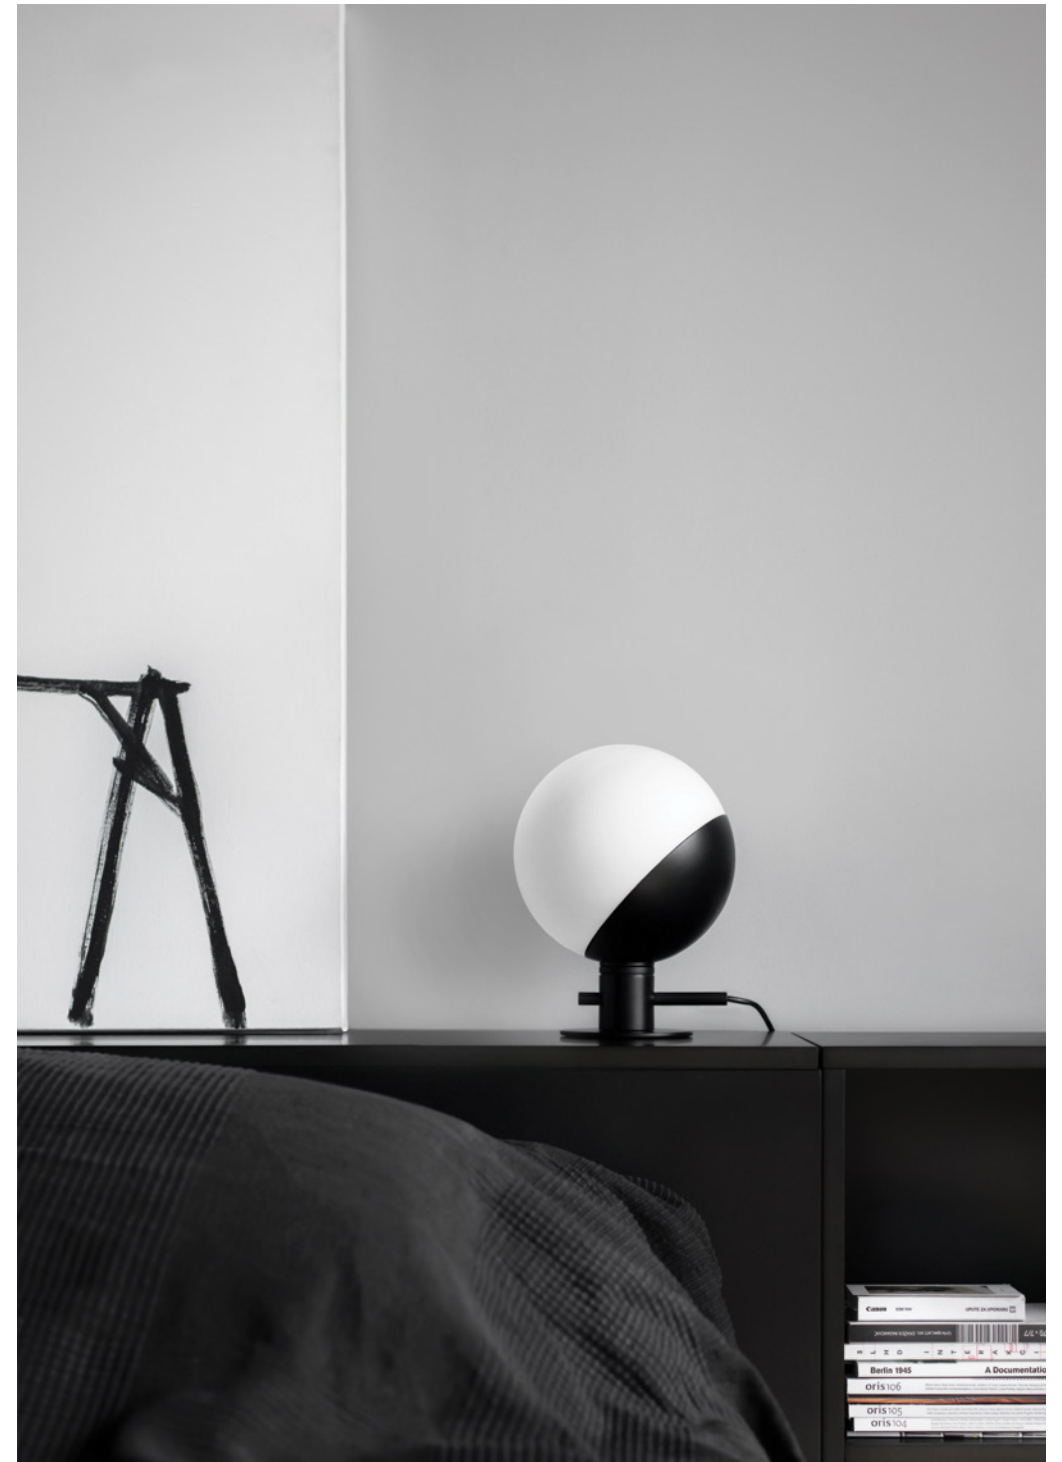

# A GAME OF LIGHT AND SHADE

Designing Baluna, we aimed to design light itself; the way it occupies space and affects mood. The custom designed silent dimmer enables maximum light intensity control, and the blown glass opal diffuser with a carefully selected LED light bulb, ensures a perfect level of light dispersion.

UP, DOWN  
AND 360°

The opal glass diffuser, which can rotate around its axis infinitely, achieves a highly precise control over ambient lighting. The telescopic bar enables swift adjustments in the lengths of both the wall-mounted and ceiling lamps.

Wall Lamp Long

Wall Lamp Medium

Table/Wall Lamp

Table Lamp

Floor Lamp

Ceiling Lamp

Table/Wall Lamp

WHEN FORM  
MEETS  
FUNCTION

This lamp can be used  
as a table lamp, or  
mounted as a wall lamp

260 x 200 x 200 mm  
Cord length: 250 cm

Table Lamp  
BA-T

250 x 250 x 465 mm  
Cord length: 200 cm

Wall Medium Lamp  
BA-W-M

515 x 200 x 375 mm  
Cord length: 250 cm  
Removable cord included  
Arm rotation: 135 degrees