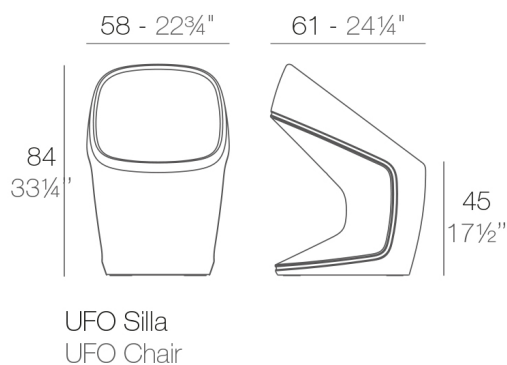

FINISHES

BASIC

Ref. 63004

Matt Polyethylene

- ☐ WHITE
- ☒ BLACK
- ☐ BRONZE
- ☐ STEEL
- ☐ ANTHRACITE
- ☐ RED
- ☐ PISTACHIO
- ☐ ORANGE
- ☐ KHAKI
- ☐ NAVY