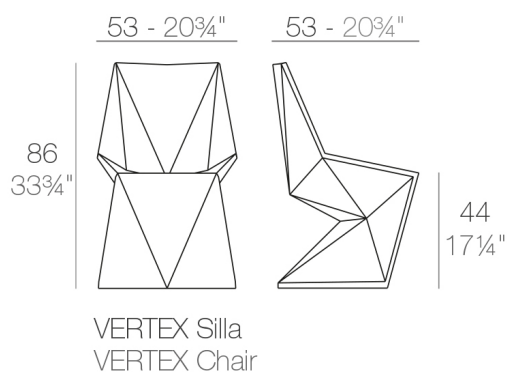

FINISHES

BASIC

Ref. 51007

Matt Polyethylene

- ICE
- WHITE
- BLACK
- BRONZE
- STEEL
- ANTHRACITE
- RED
- PISTACHIO
- ORANGE
- KHAKI
- NAVY
- TAUPE
- PLUM
- ECRU