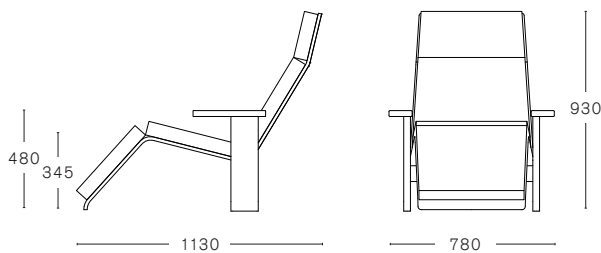

MC 15 QUINDICI LOUNGE UPHOLSTERY

ASH FRAME WITH
REMOVABLE UPHOLSTERY
Kvadrat Divina 3
Dani Lord Leather
COM - COL*

MAX. PER BOX 1 CHAIR	GROSS WEIGHT CA. kg 24,00	VOLUME 0,78 m ³	BOX SIZE 920 x 850 x 1000 mm
-------------------------	------------------------------	-------------------------------	---------------------------------

*FABRIC REQUIRED 1 PCS: LIN MTRS 1,80 (H 1,40 m) MORE PCS: TO BE CHECKED	LEATHER REQUIRED 1 PCS: 3,00 m ²
--	--

SAMPLE REQUIRED FOR APPROVAL

MC 15 QUINDICI CHAISE LONGUE UPHOLSTERY

ASH FRAME WITH
REMOVABLE UPHOLSTERY
Kvadrat Divina 3
Dani Lord Leather
COM - COL*

MAX. PER BOX 1 CHAIR	GROSS WEIGHT CA. kg 25,00	VOLUME 1,02 m ³	BOX SIZE 1200 x 850 x 1000 mm
-------------------------	------------------------------	-------------------------------	----------------------------------