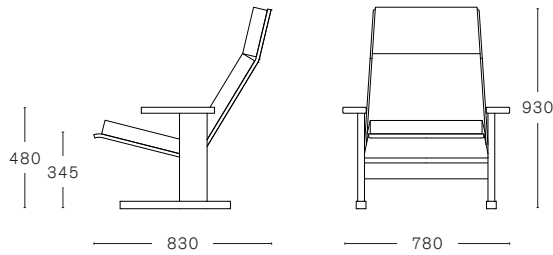

MC 15 QUINDICI LOUNGE UPHOLSTERY

ASH FRAME WITH
REMOVABLE UPHOLSTERY
Kvadrat Divina 3
Dani Lord Leather
COM - COL*

MAX. PER BOX 1 CHAIR	GROSS WEIGHT CA. kg 24,00	VOLUME 0,78 m ³	BOX SIZE 920 x 850 x 1000 mm
-------------------------	------------------------------	-------------------------------	---------------------------------

*FABRIC REQUIRED 1 PCS: LIN MTRS 1,80 (H 1,40 m) MORE PCS: TO BE CHECKED	LEATHER REQUIRED 1 PCS: 3,00 m ²
--	--

SAMPLE REQUIRED FOR APPROVAL

MC 15 QUINDICI CHAISE LONGUE UPHOLSTERY

ASH FRAME WITH
REMOVABLE UPHOLSTERY
Kvadrat Divina 3
Dani Lord Leather
COM - COL*

MAX. PER BOX 1 CHAIR	GROSS WEIGHT CA. kg 25,00	VOLUME 1,02 m ³	BOX SIZE 1200 x 850 x 1000 mm
-------------------------	------------------------------	-------------------------------	----------------------------------