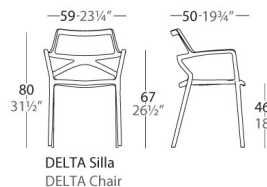

Finishes

BASIC

Ref. 66026

Available in this colors

COLOR	BASIC	BASIC INJECCION PP
MOSTAZA		
BLUE		
WHITE		
BLACK		
BRONZE		
RED		
ECRU		
WHITE		
BLACK		
BRONZE		
RED		
PISTACHIO		
ECRU