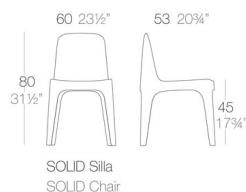

Finishes

BASIC

Ref. 55024

Available in this colors

COLOR	BASIC	BASIC INJECTION PP
WHITE	☐	☐
BLACK	☐	☐
BRONZE	☐	☐
RED	☐	☐
PISTACHIO	☐	☐
ECRU	☐	☐
WHITE	☐	☐
BLACK	☐	☐
BRONZE	☐	☐
RED	☐	☐
PISTACHIO	☐	☐
ECRU	☐	☐

Optional